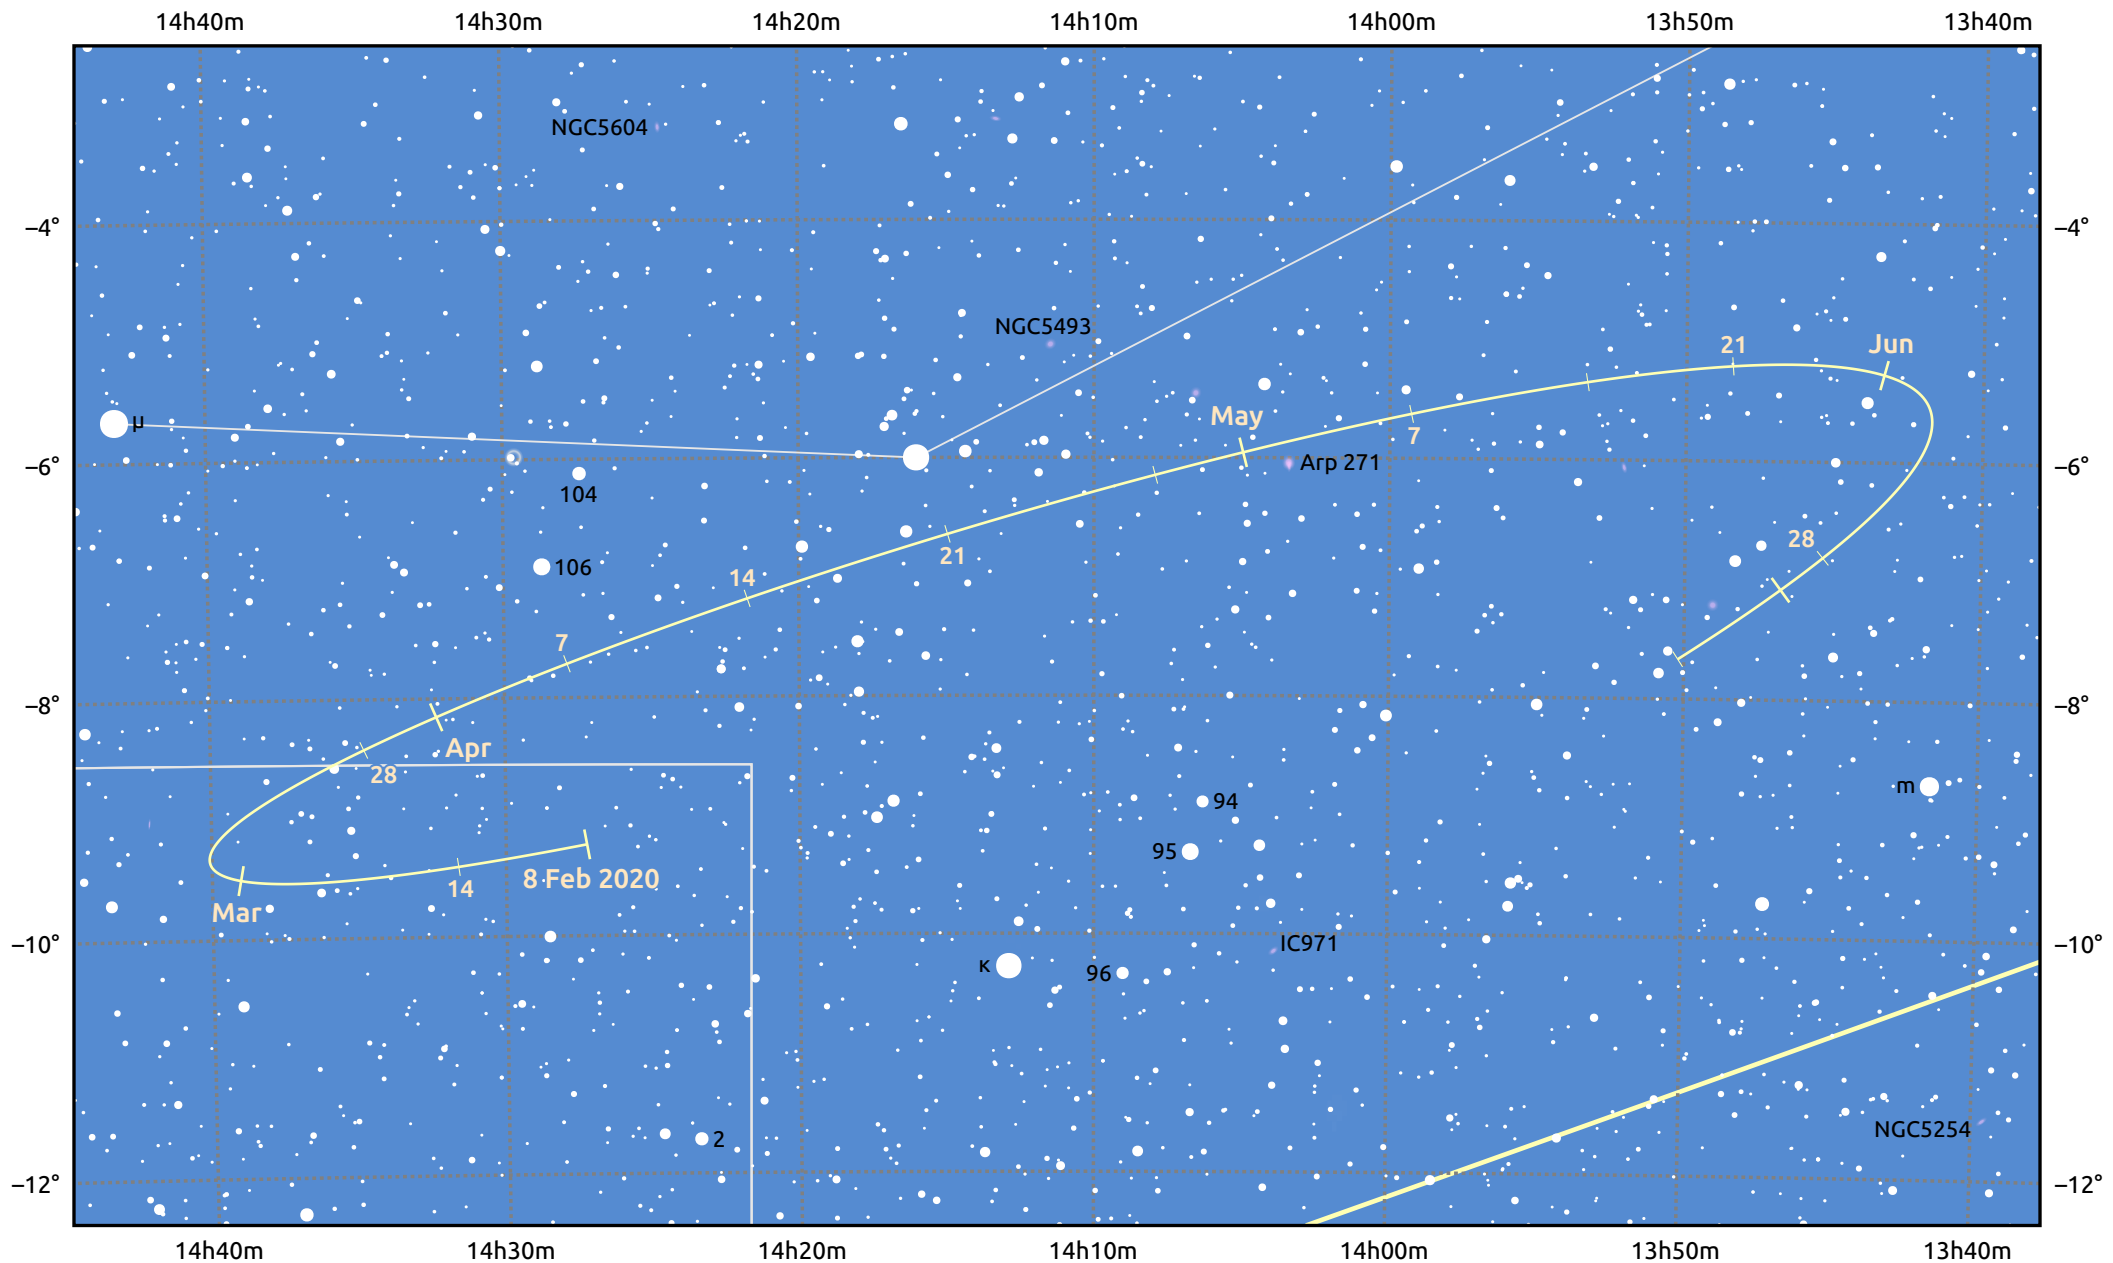

The path of Asteroid 40 Harmonia around opposition on 23 Apr 2020

© Dominic Ford 2011–2025. Date markers placed at midnight UTC. Downloaded from <https://in-the-sky.org>

Magnitude scale: 11.0 10.0 9.0 8.0 7.0 6.0 5.0 4.0 3.0

— Ecliptic Plane

Galaxy Bright nebula Open cluster Globular cluster Planetary nebula

Date	Mag	Phase
2020 Mar 1	10.6	97%
2020 Mar 27	10.0	99%
2020 Apr 1	9.9	99%
2020 May 1	9.5	100%
2020 Jun 1	10.2	98%
2020 Jul 1	10.8	95%