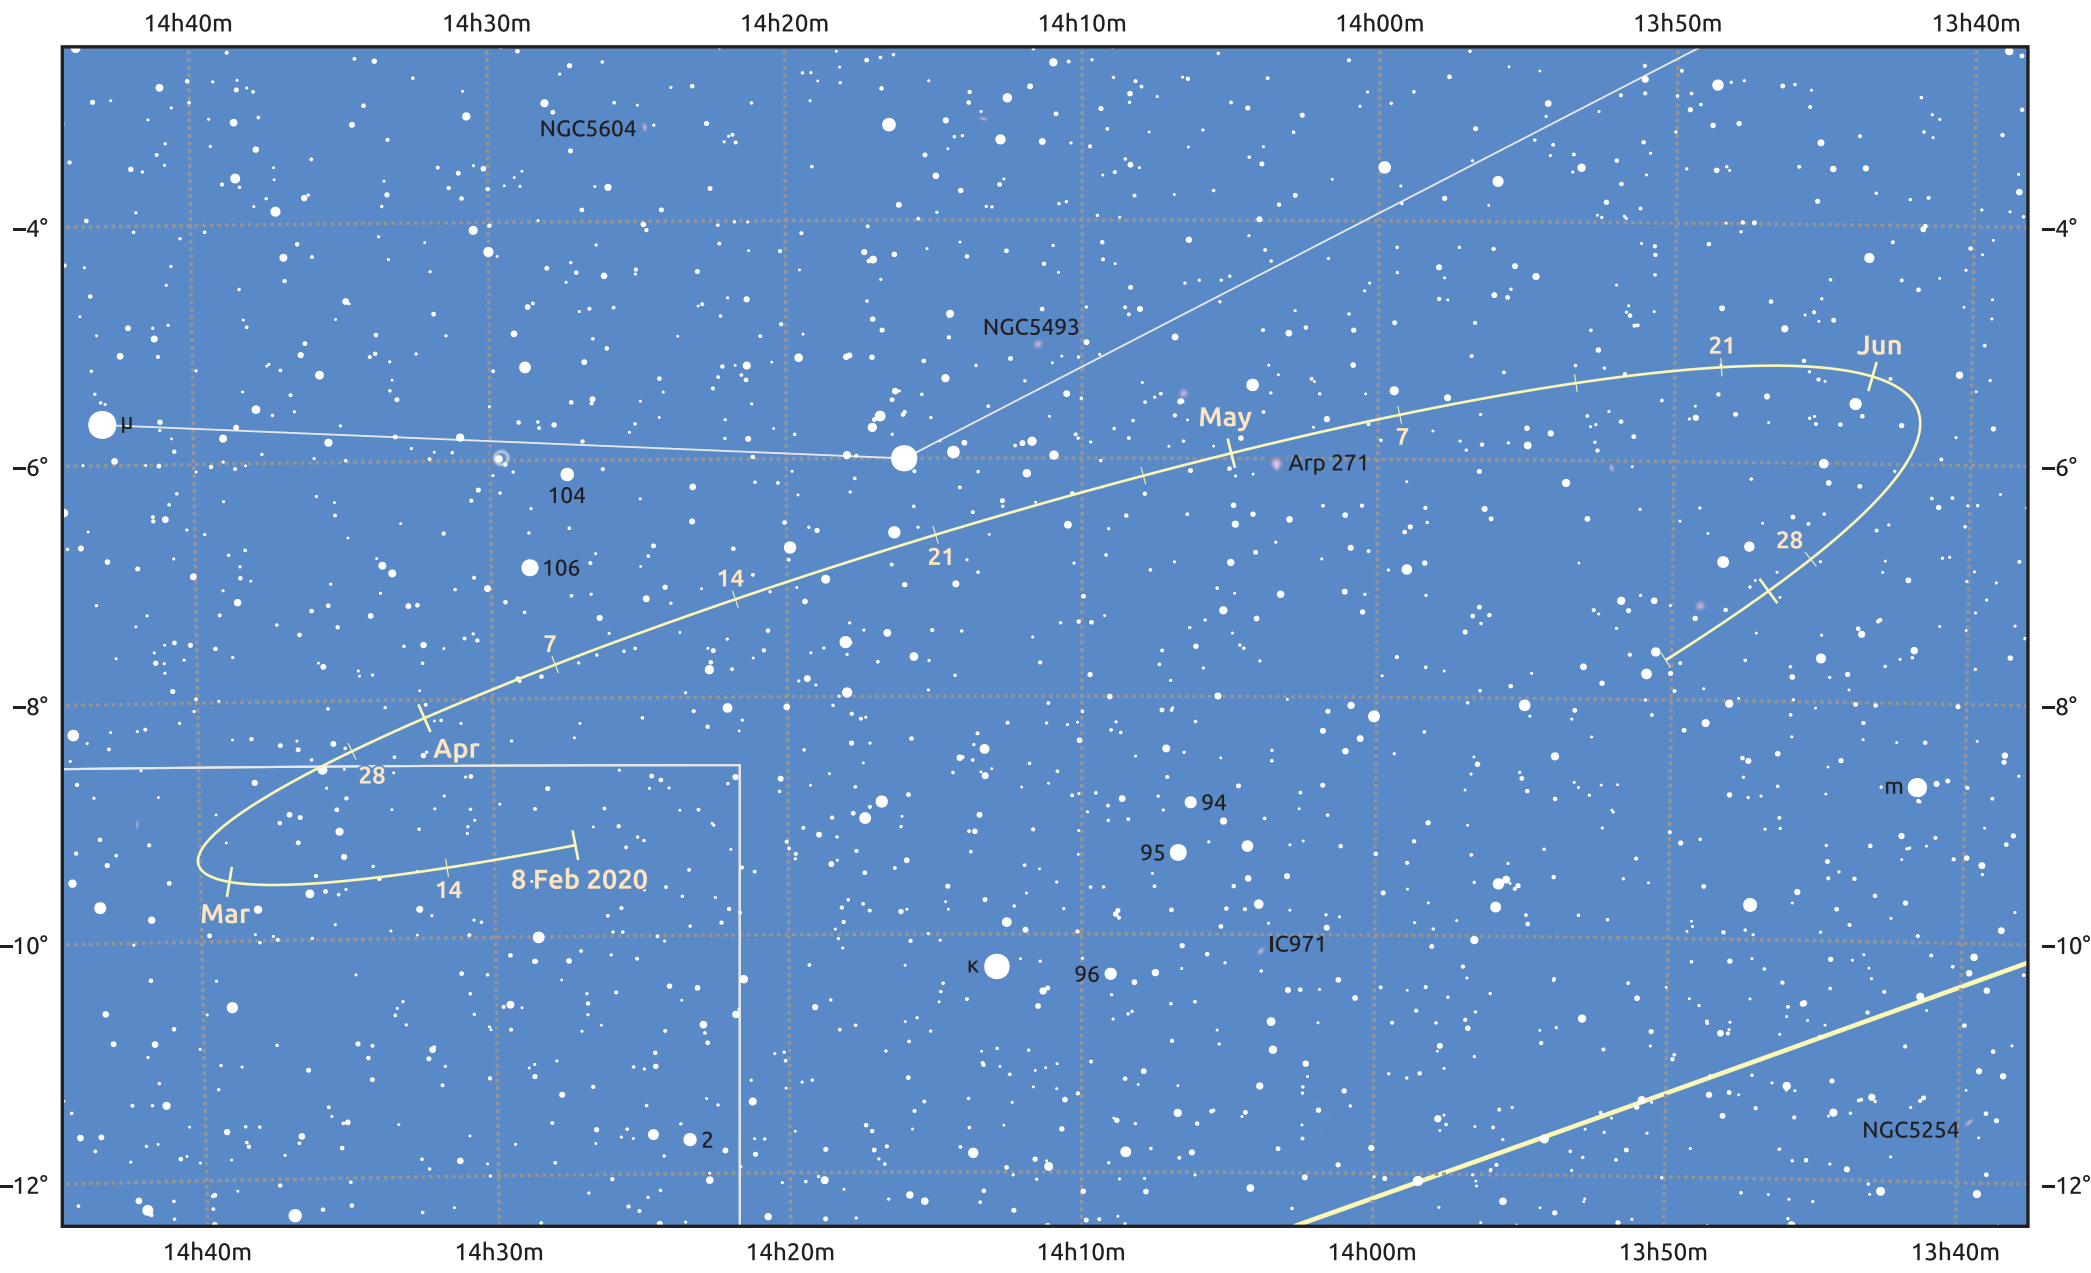

# The path of Asteroid 40 Harmonia around opposition on 23 Apr 2020

© Dominic Ford 2011–2025. Date markers placed at midnight UTC. Downloaded from <https://in-the-sky.org>

Magnitude scale:  $\bullet$  11.0  $\bullet$  10.0  $\bullet$  9.0  $\bullet$  8.0  $\bullet$  7.0  $\bullet$  6.0  $\bullet$  5.0  $\bullet$  4.0  $\bullet$  3.0

— Ecliptic Plane

$\bullet$  Galaxy  $\circ$  Bright nebula  $\circ$  Open cluster  $\circ$  Globular cluster  $\diamond$  Planetary nebula

Date	Mag	Phase
2020 Mar 1	10.6	97%
2020 Mar 27	10.0	99%
2020 Apr 1	9.9	99%
2020 May 1	9.5	100%
2020 Jun 1	10.2	98%
2020 Jul 1	10.8	95%