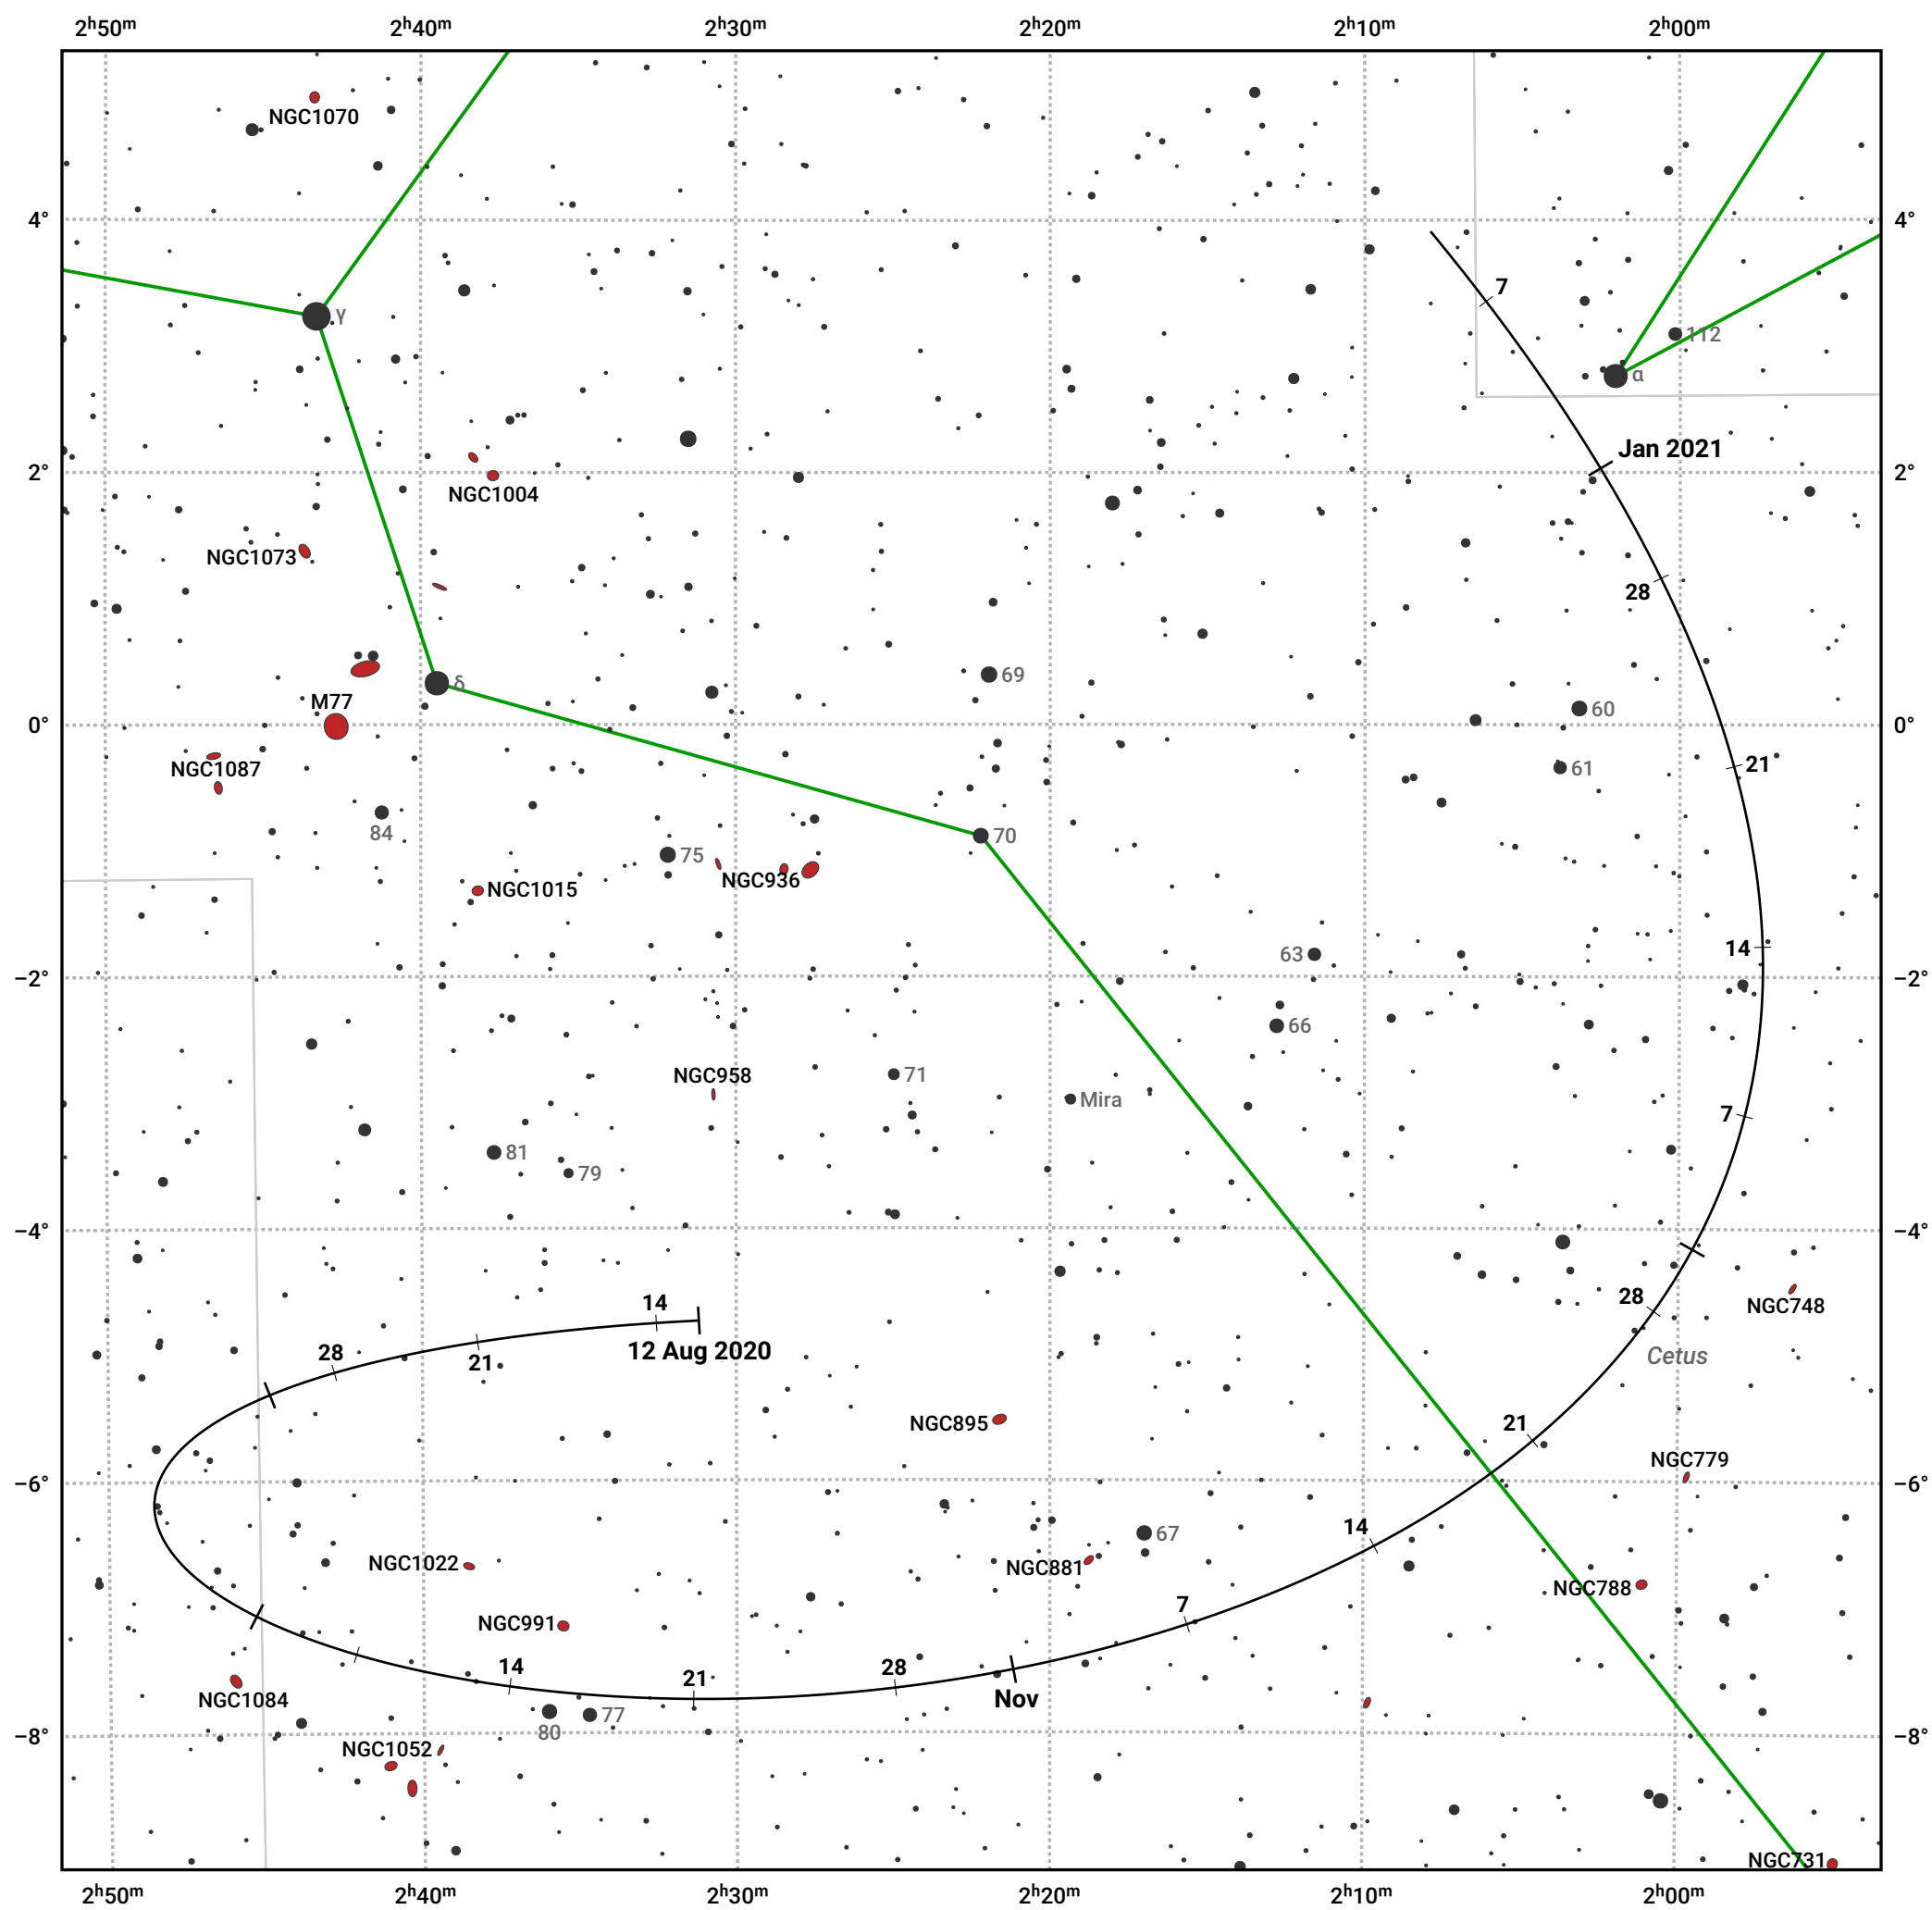

# The path of Asteroid 471 Papagena around opposition on 26 Oct 2020

© Dominic Ford 2011–2024. Date markers placed at midnight UTC. Downloaded from <https://in-the-sky.org>

Magnitude scale: ● 10.0 ● 9.0 ● 8.0 ● 7.0 ● 6.0 ● 5.0 ● 4.0 ● 3.0

— Ecliptic Plane

● Galaxy ● Bright nebula ● Open cluster ● Globular cluster

Date	Mag	Phase
2020 Sep 1	10.2	96%
2020 Oct 1	9.6	98%
2020 Nov 1	9.2	99%
2020 Dec 1	9.8	97%
2021 Jan 1	10.4	95%