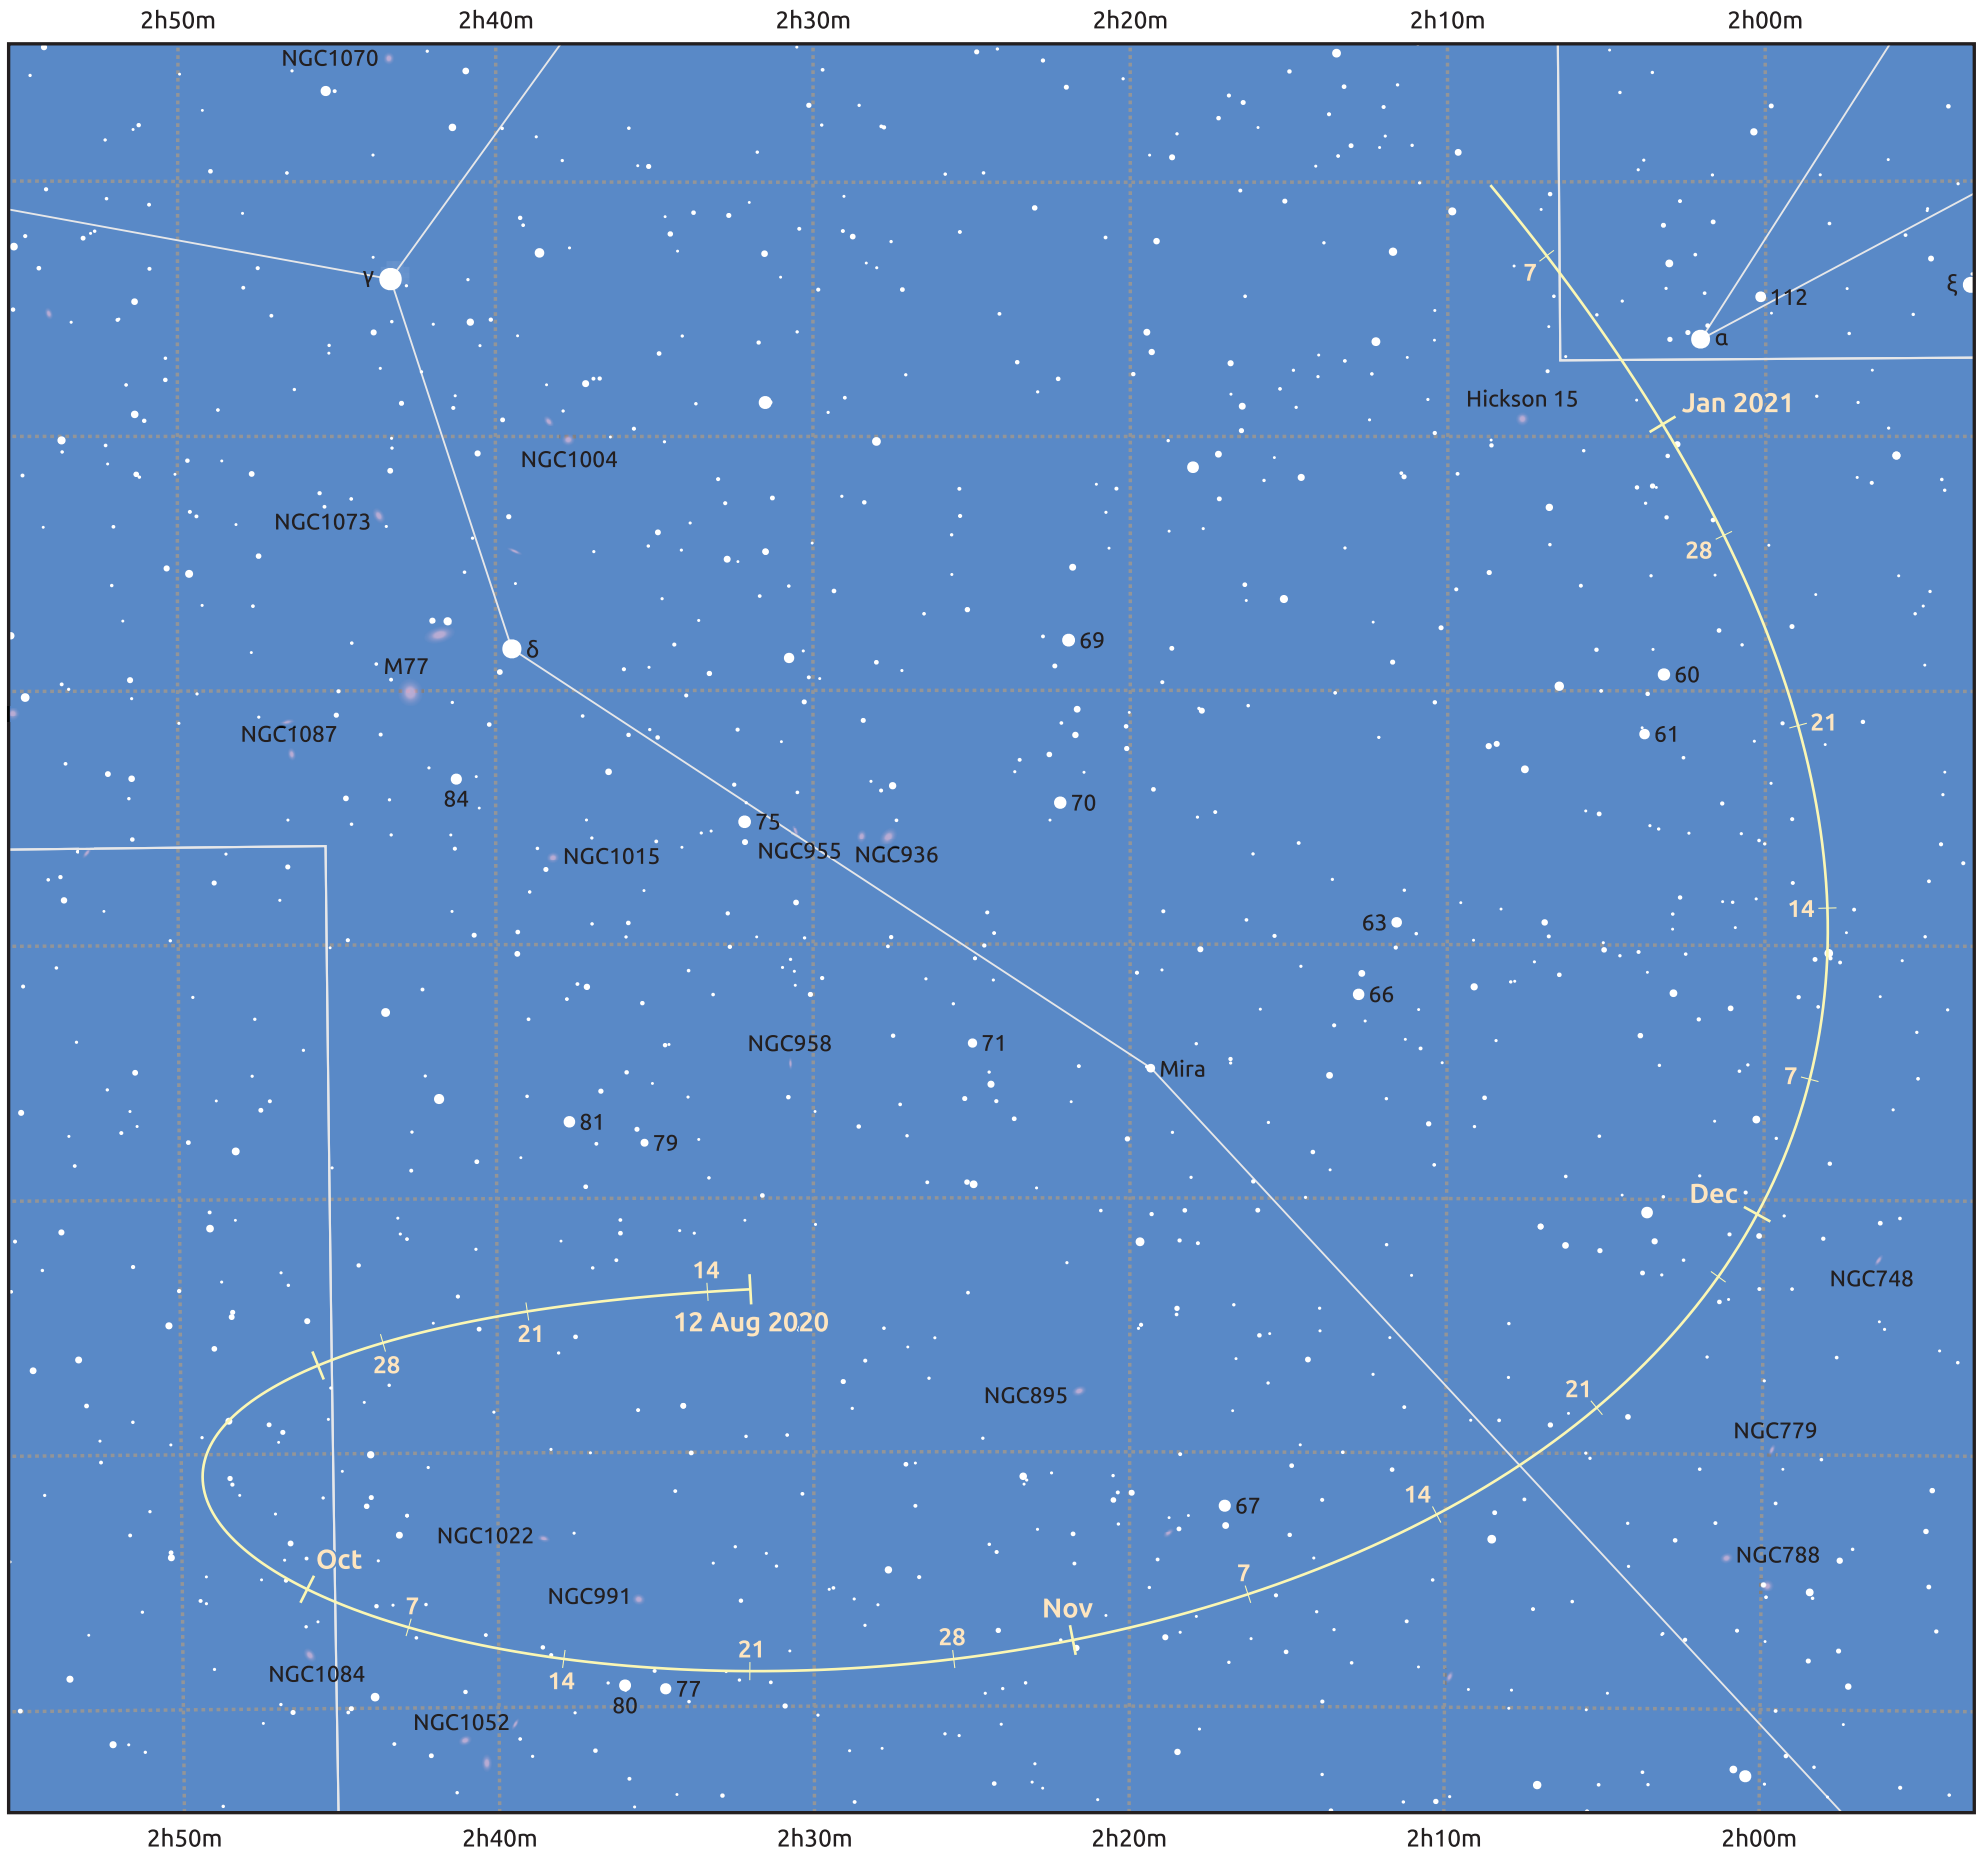

The path of Asteroid 471 Papagena around opposition on 26 Oct 2020

© Dominic Ford 2011–2025. Date markers placed at midnight UTC. Downloaded from <https://in-the-sky.org>

Magnitude scale: 10.0 9.0 8.0 7.0 6.0 5.0 4.0 3.0

— Ecliptic Plane

Galaxy Bright nebula Open cluster Globular cluster Planetary nebula

Date	Mag	Phase
2020 Sep 1	10.2	96%
2020 Oct 1	9.6	98%
2020 Nov 1	9.2	99%
2020 Dec 1	9.8	97%
2021 Jan 1	10.4	95%