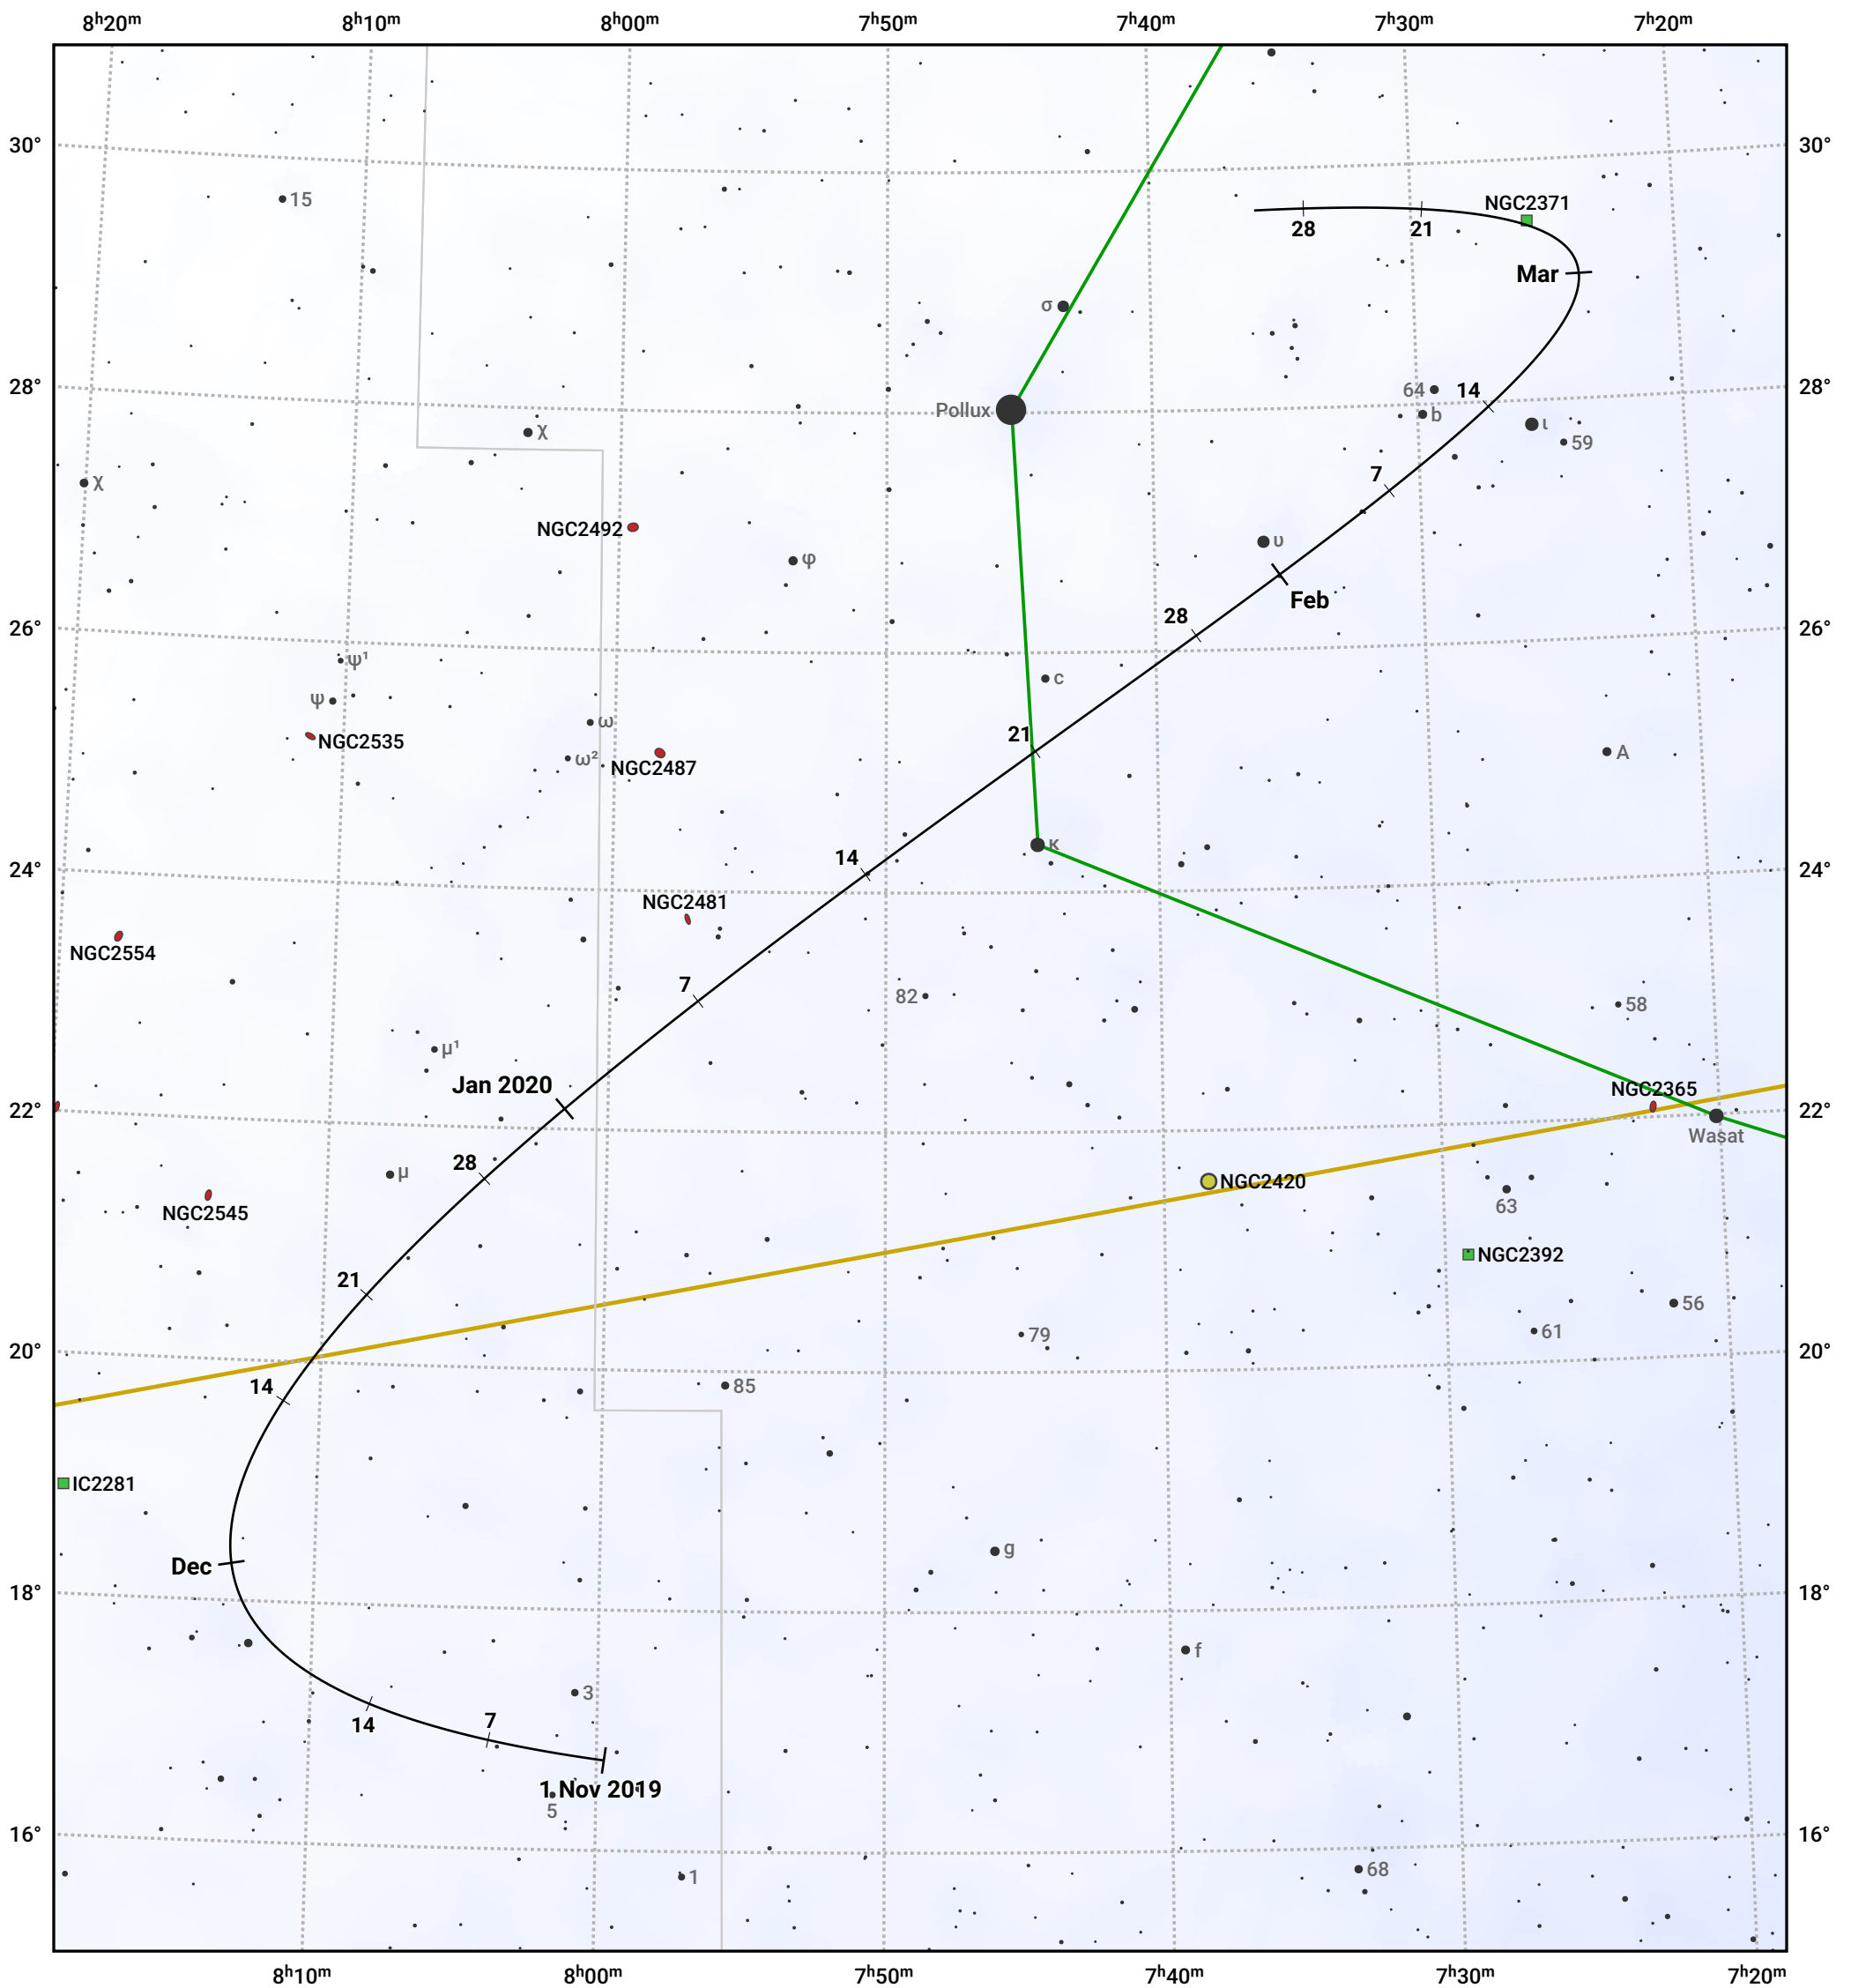

The path of Asteroid 511 Davida around opposition on 15 Jan 2020

© Dominic Ford 2011–2024. Date markers placed at midnight UTC. Downloaded from <https://in-the-sky.org>

Magnitude scale: 9.0 8.0 7.0 6.0 5.0 4.0 3.0 2.0 1.0

— Ecliptic Plane

● Galaxy ■ Bright nebula ● Open cluster ⊕ Globular cluster

Date	Mag
2019 Nov 1	11.2
2019 Dec 1	10.7
2019 Dec 25	10.2
2020 Jan 1	10.1
2020 Feb 1	10.2
2020 Mar 1	10.9
2020 Mar 19	11.2