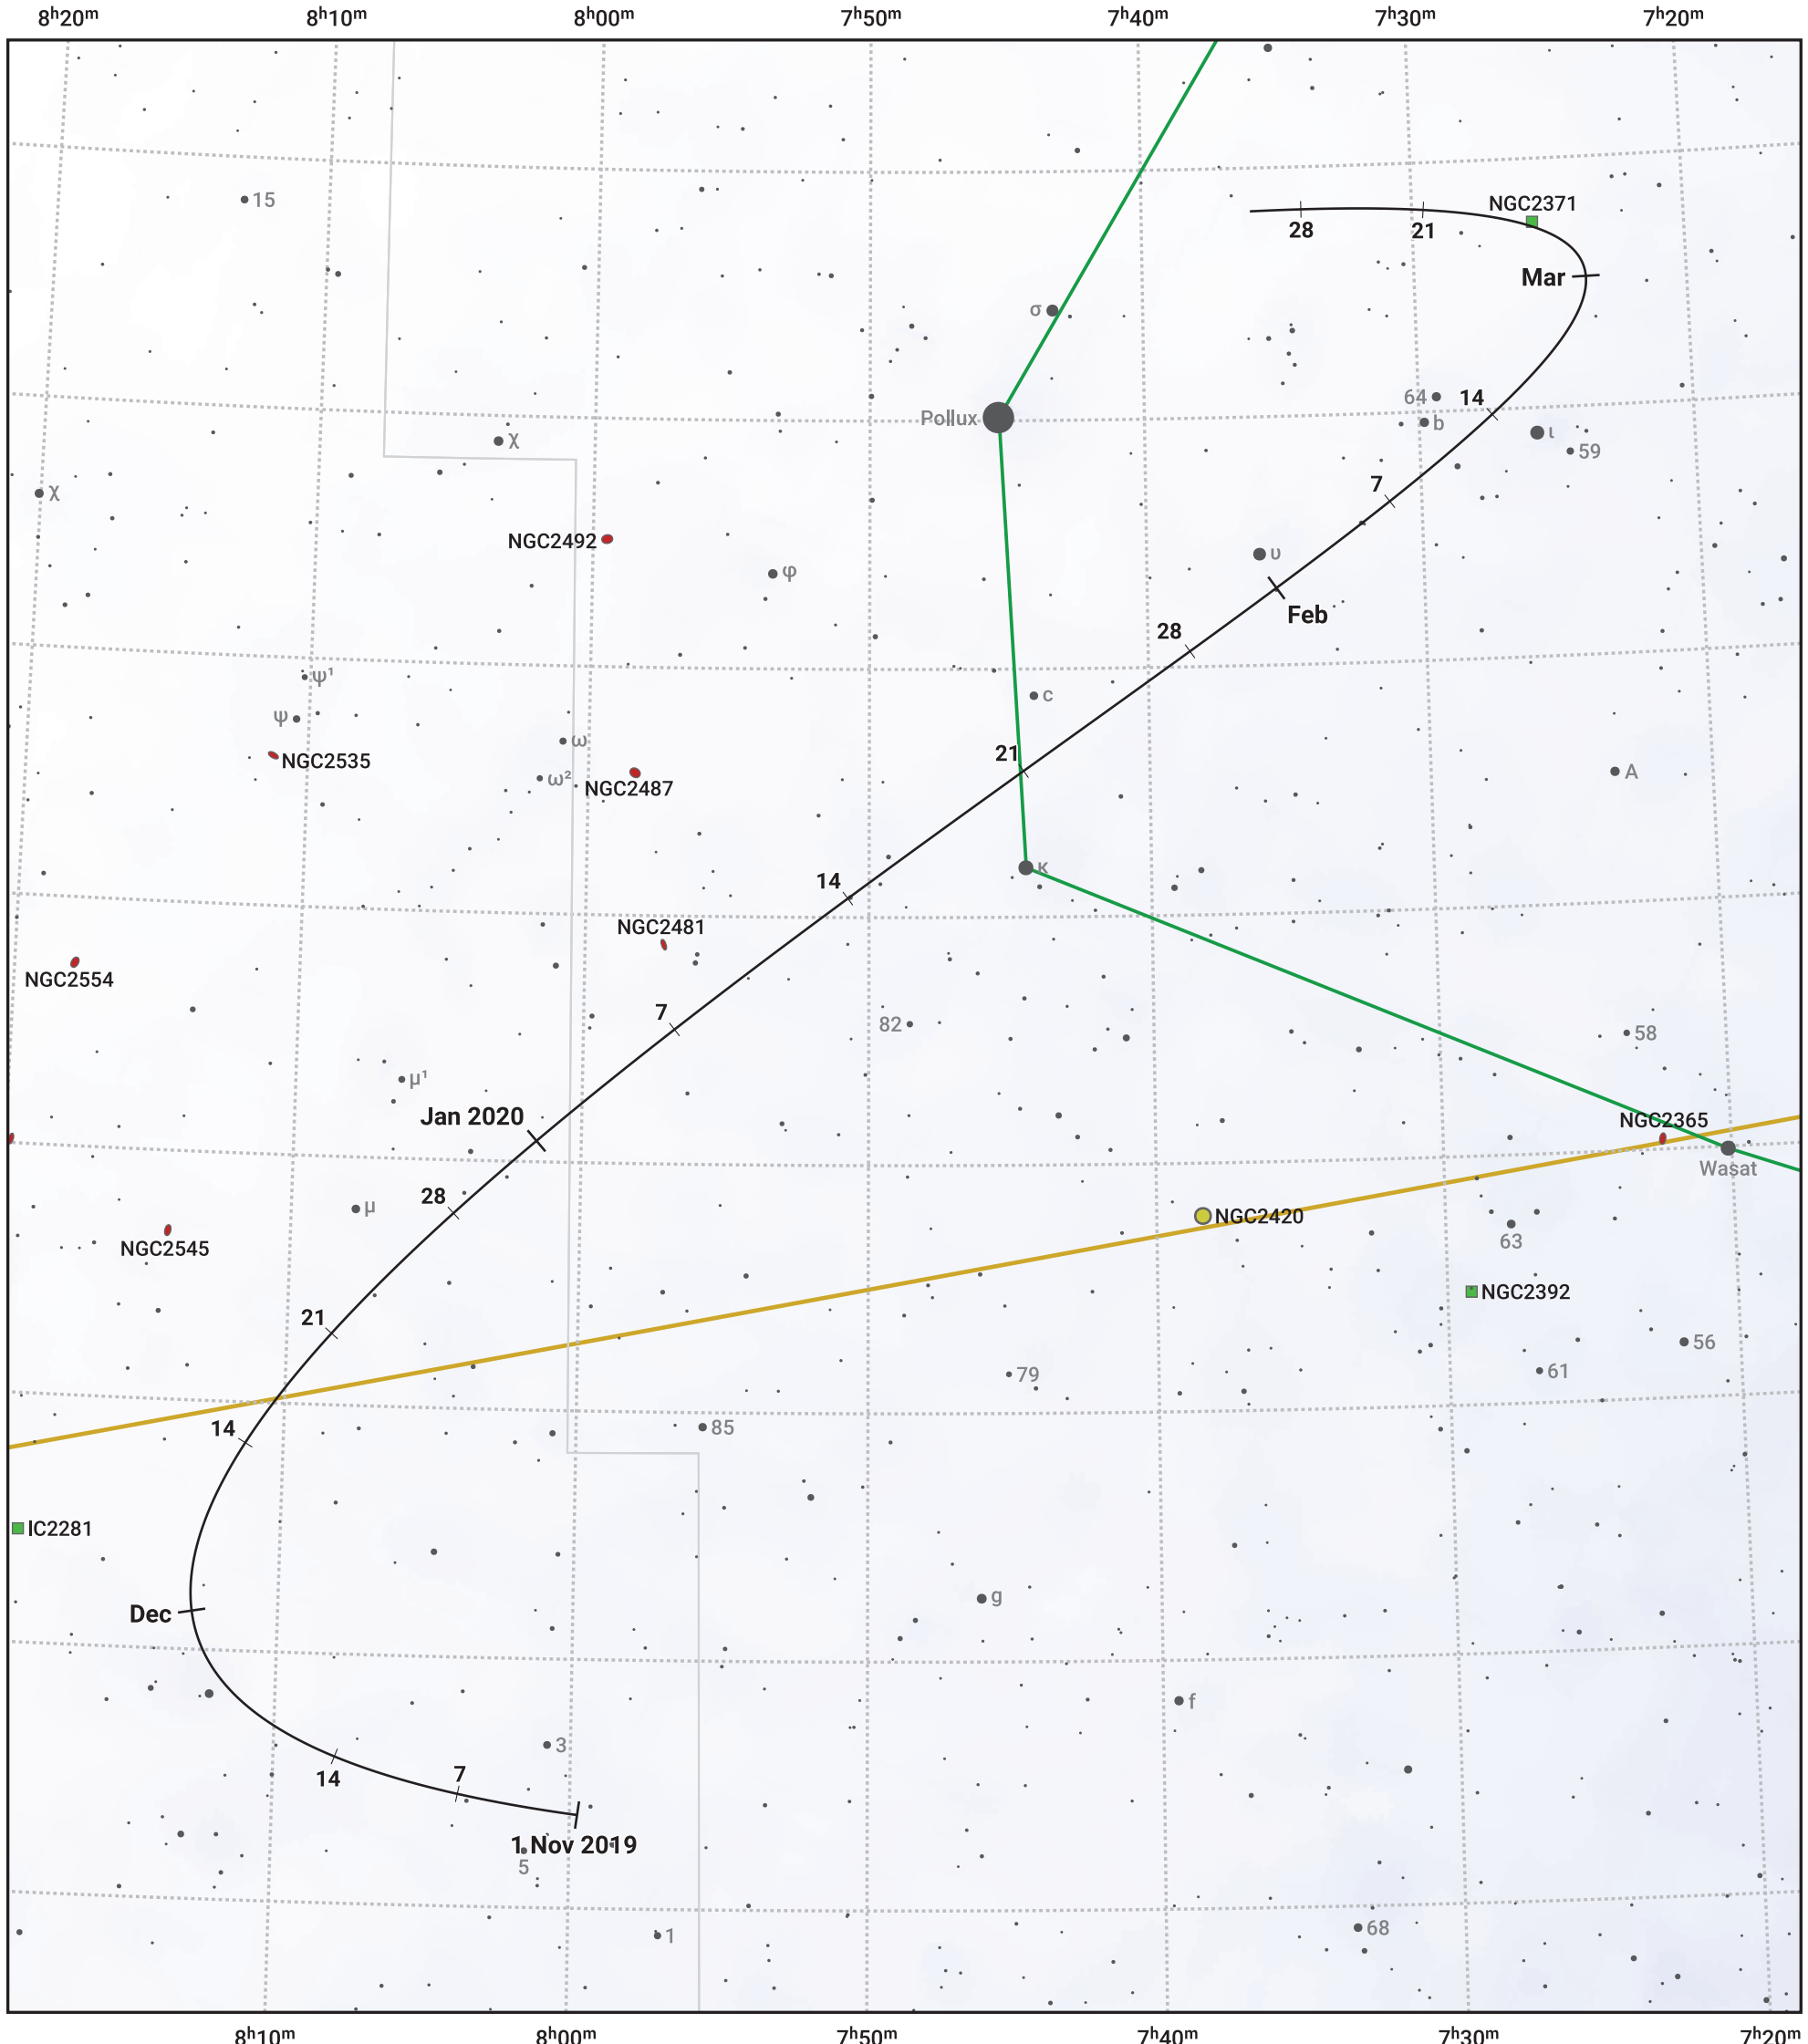

The path of Asteroid 511 Davida around opposition on 15 Jan 2020

© Dominic Ford 2011–2024. Date markers placed at midnight UTC. Downloaded from <https://in-the-sky.org>

Magnitude scale: · 9.0 · 8.0 · 7.0 · 6.0 · 5.0 · 4.0 · 3.0 · 2.0 ● 1.0

— Ecliptic Plane

- Galaxy
- Bright nebula
- Open cluster
- ⊕ Globular cluster

Date	Mag
2019 Nov 1	11.2
2019 Dec 1	10.7
2019 Dec 25	10.2
2020 Jan 1	10.1
2020 Feb 1	10.2
2020 Mar 1	10.9
2020 Mar 19	11.2