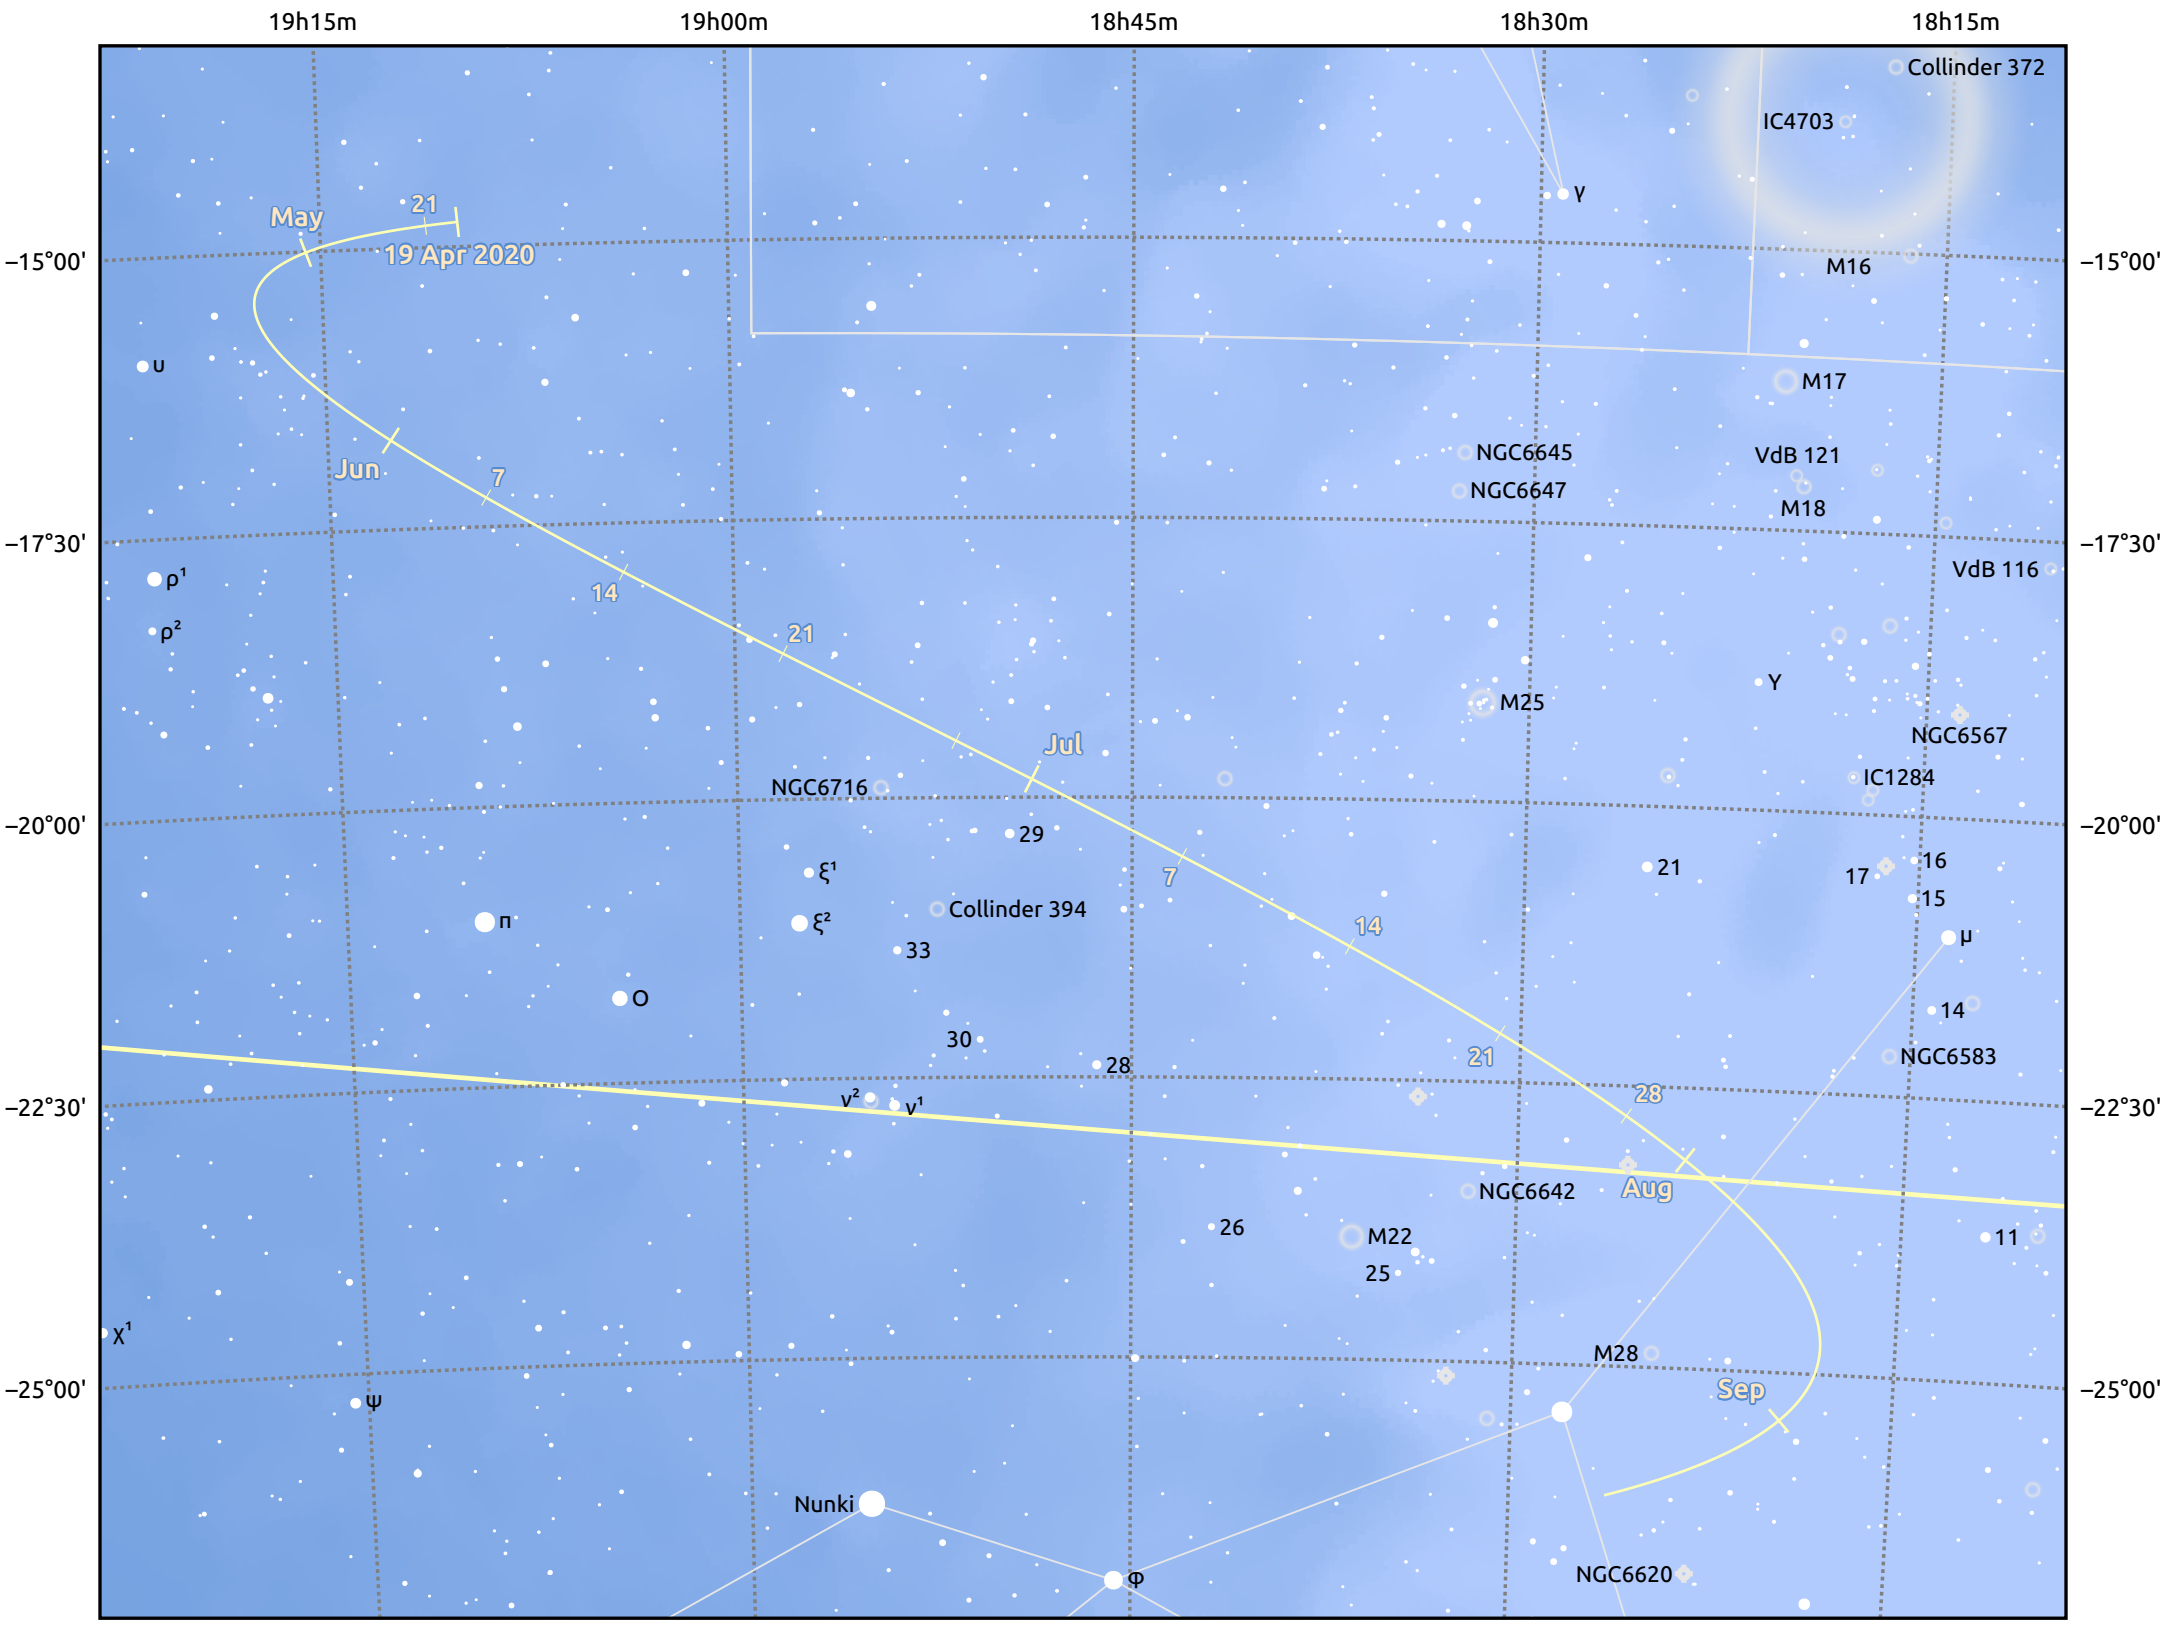

# The path of Asteroid 532 Herculina around opposition on 3 Jul 2020

© Dominic Ford 2011–2025. Date markers placed at midnight UTC. Downloaded from <https://in-the-sky.org>

Magnitude scale: · 9.0 · 8.0 · 7.0 · 6.0 · 5.0 · 4.0 · 3.0 · 2.0

— Ecliptic Plane

Galaxy    Bright nebula    Open cluster    Globular cluster    Planetary nebula

Date	Mag
2020 May 1	10.6
2020 Jun 1	10.1
2020 Jun 19	9.8
2020 Jul 1	9.5
2020 Aug 1	10.2
2020 Aug 24	10.8
2020 Sep 1	10.9