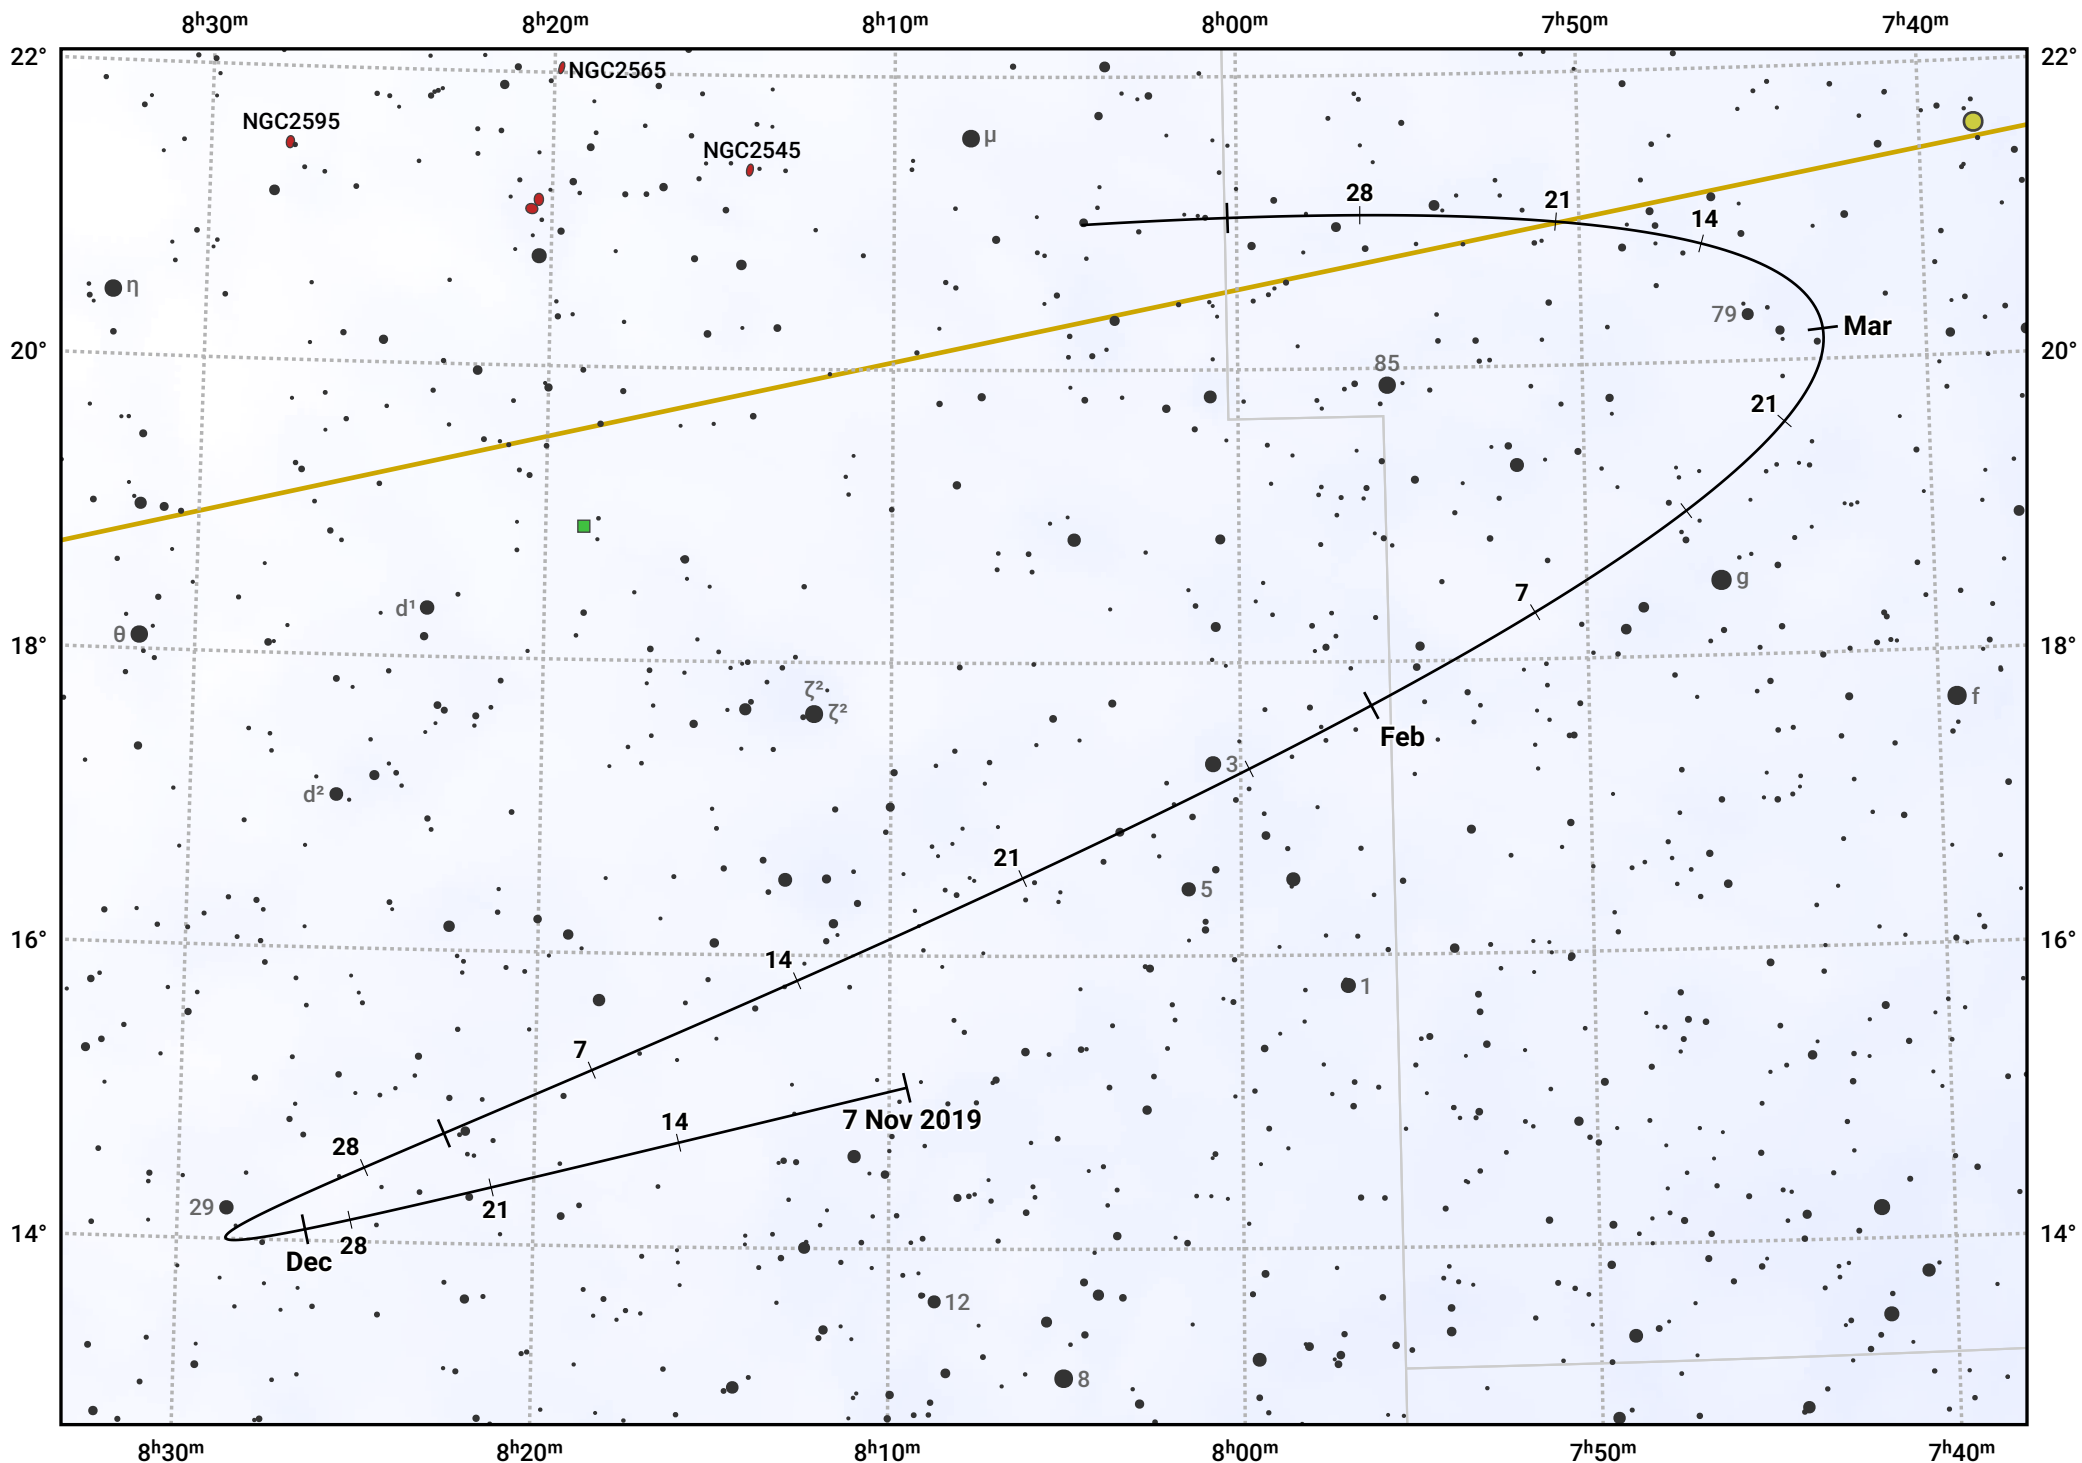

# The path of Asteroid 5 Astraea around opposition on 21 Jan 2020

© Dominic Ford 2011–2024. Date markers placed at midnight UTC. Downloaded from <https://in-the-sky.org>

Magnitude scale: · 10.0 · 9.0 · 8.0 · 7.0 · 6.0 · 5.0 · 4.0

— Ecliptic Plane

■ Galaxy    
 ■ Bright nebula    
 ● Open cluster    
 ⊕ Globular cluster

Date	Mag	Phase
2019 Dec 1	10.6	96%
2019 Dec 19	10.1	98%
2020 Jan 1	9.7	99%
2020 Feb 1	9.4	100%
2020 Mar 1	10.1	97%
2020 Apr 1	10.8	94%