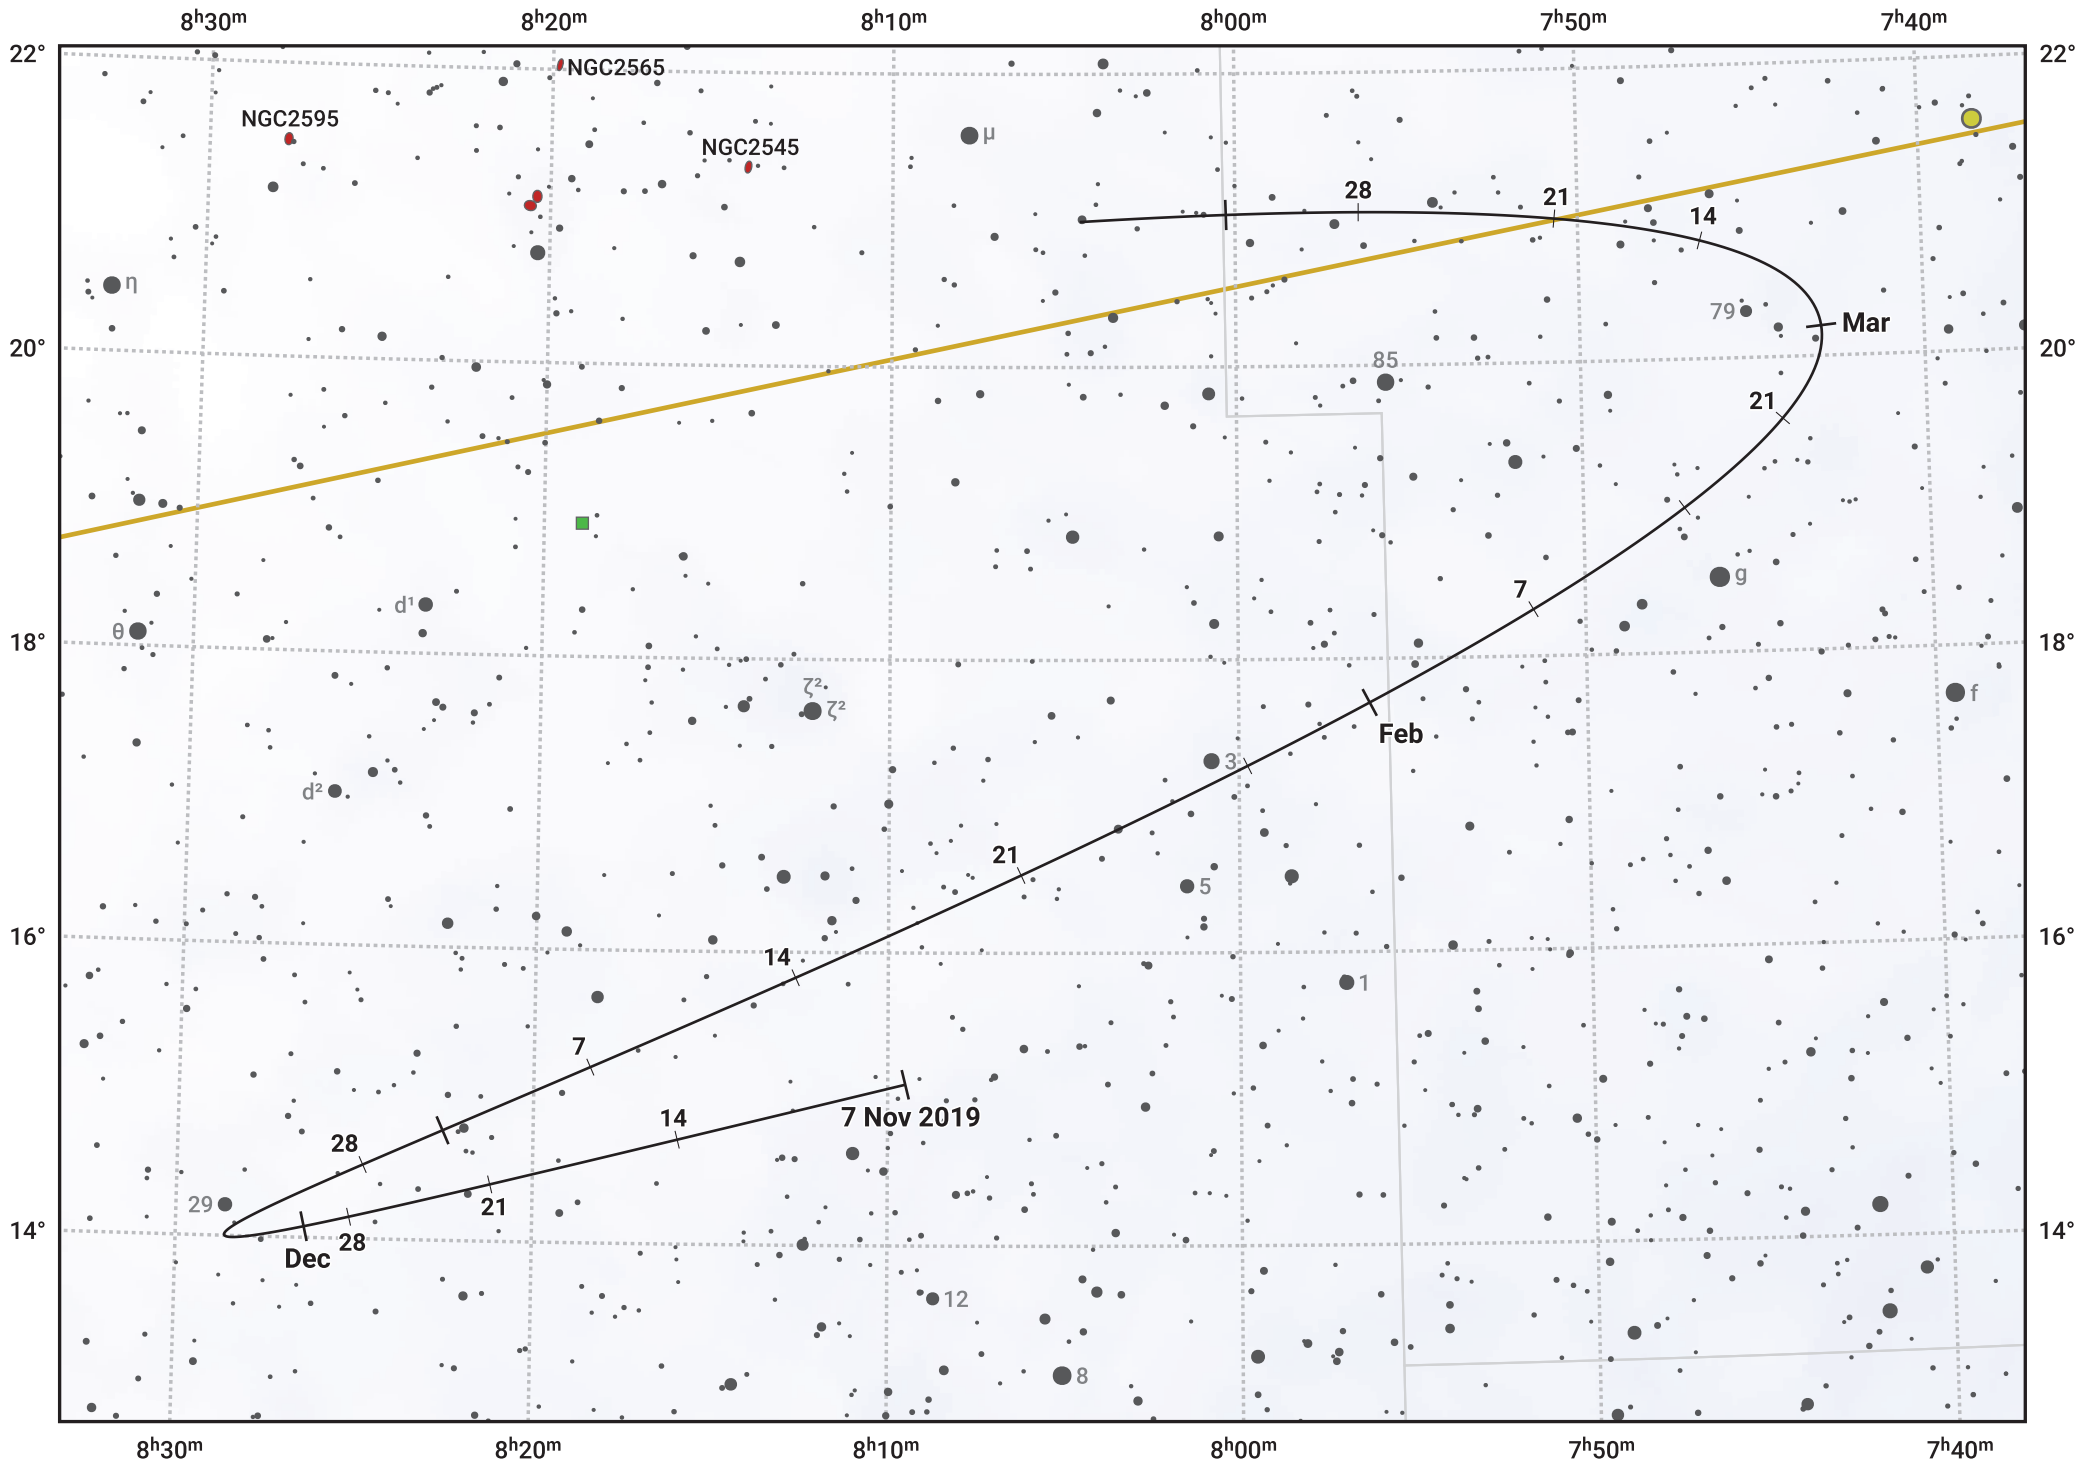

# The path of Asteroid 5 Astraea around opposition on 21 Jan 2020

© Dominic Ford 2011–2024. Date markers placed at midnight UTC. Downloaded from <https://in-the-sky.org>

Magnitude scale: • 10.0 • 9.0 • 8.0 • 7.0 • 6.0 • 5.0 • 4.0

— Ecliptic Plane

● Galaxy   
 ■ Bright nebula   
 ● Open cluster   
 ⊕ Globular cluster

Date	Mag	Phase
2019 Dec 1	10.6	96%
2019 Dec 19	10.1	98%
2020 Jan 1	9.7	99%
2020 Feb 1	9.4	100%
2020 Mar 1	10.1	97%
2020 Apr 1	10.8	94%