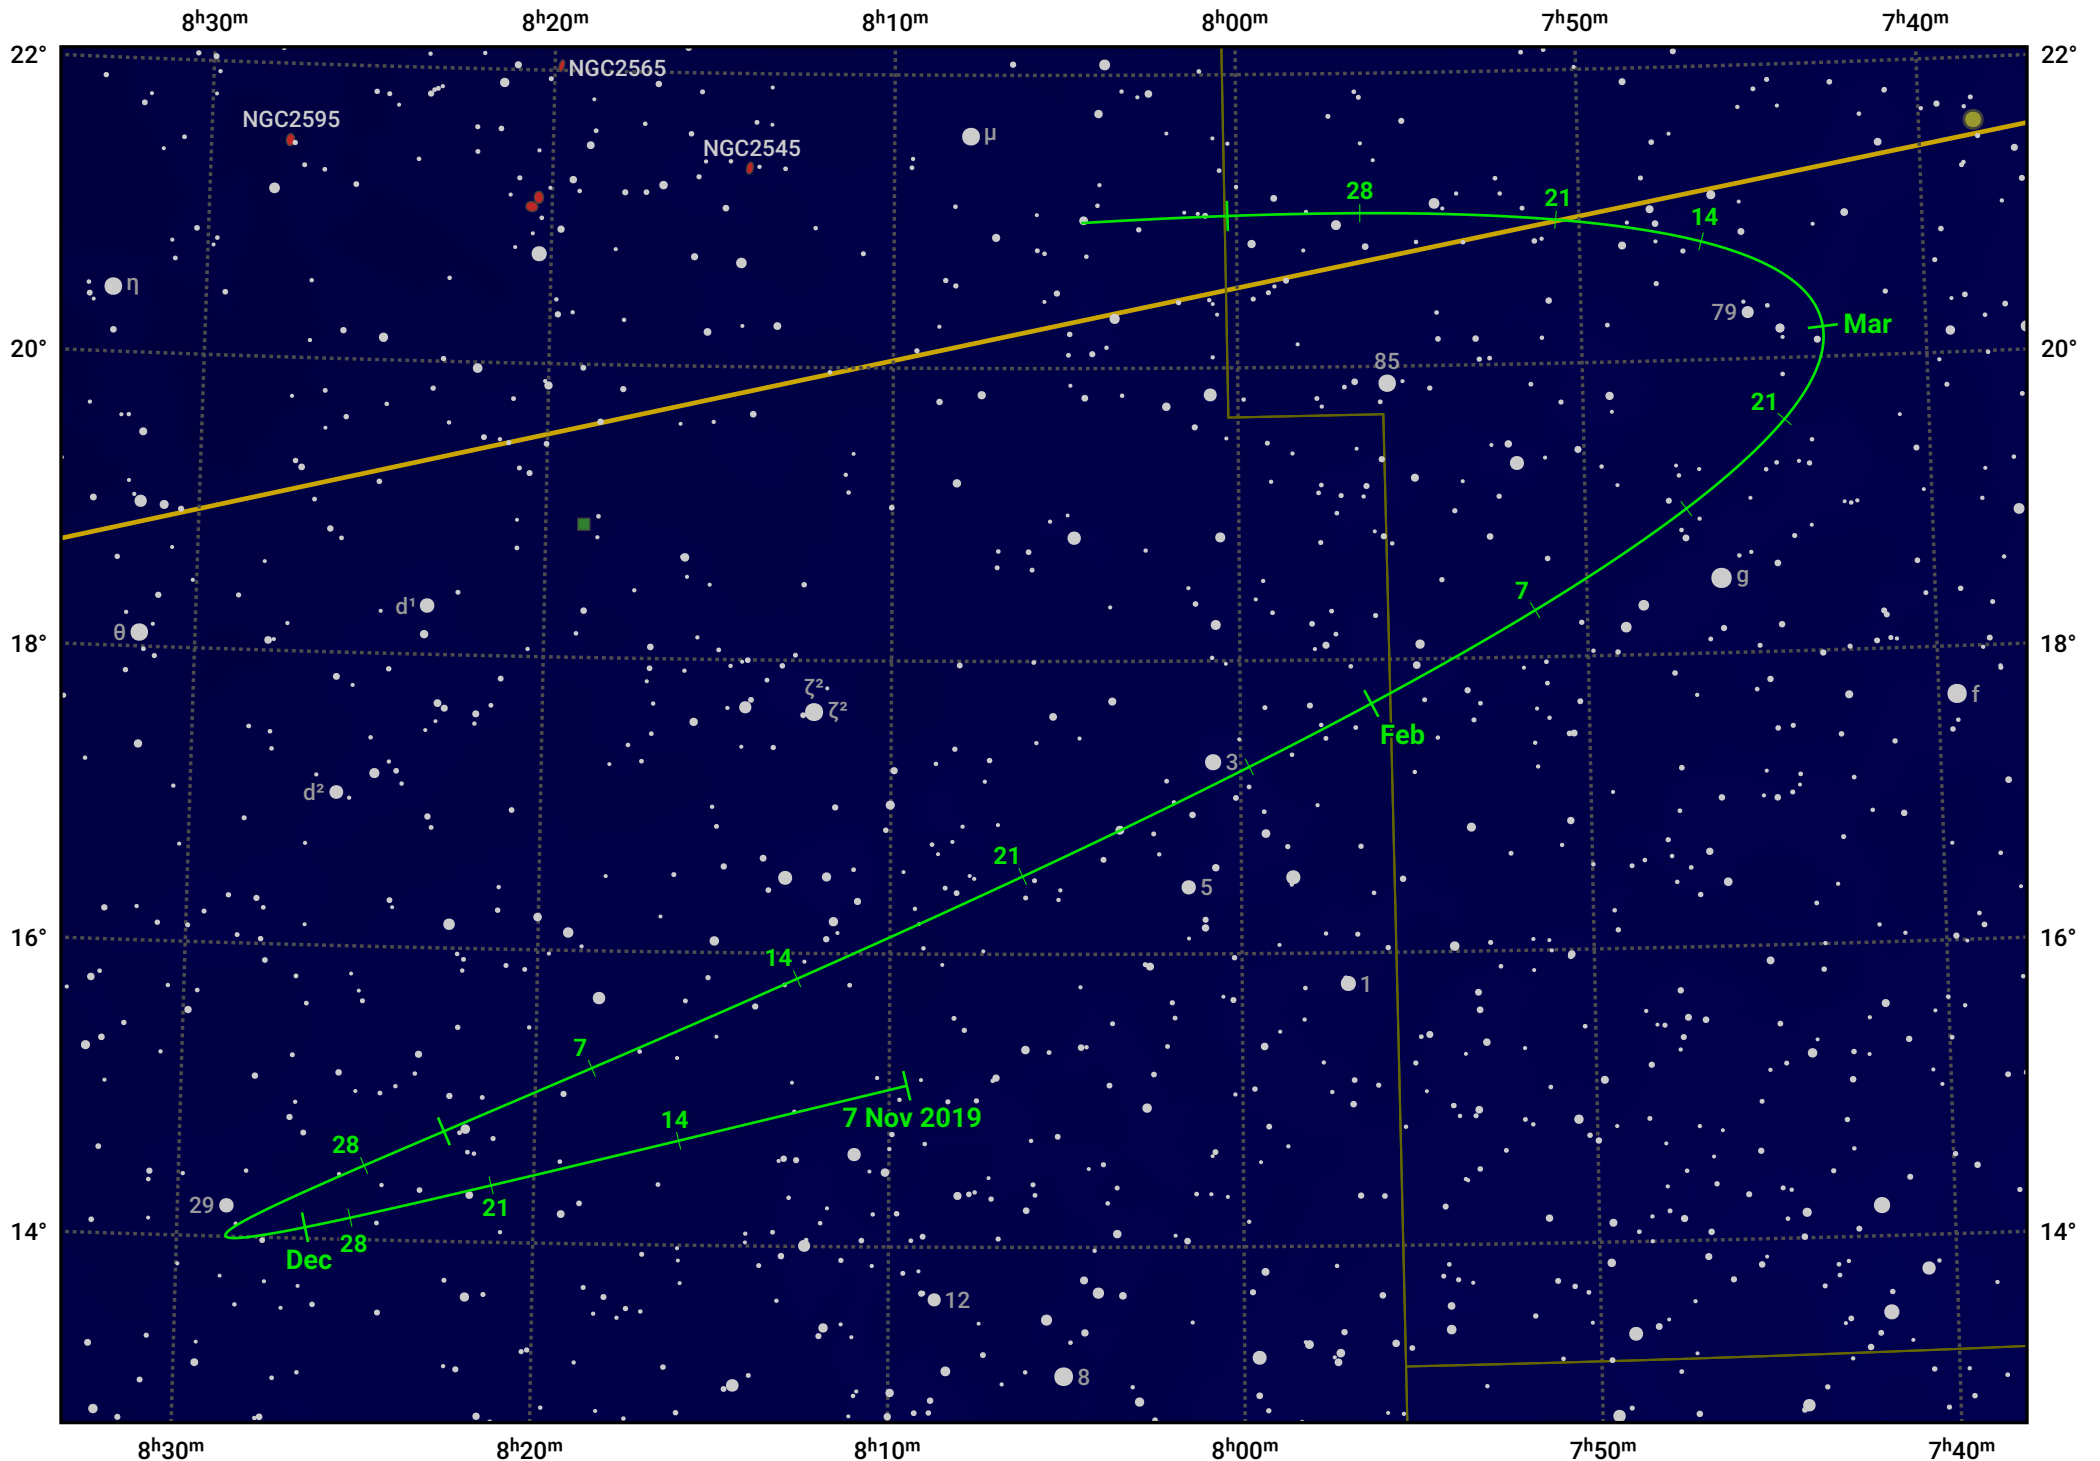

# The path of Asteroid 5 Astraea around opposition on 21 Jan 2020

© Dominic Ford 2011–2024. Date markers placed at midnight UTC. Downloaded from <https://in-the-sky.org>

Magnitude scale:  10.0  9.0  8.0  7.0  6.0  5.0  4.0

Ecliptic Plane

Galaxy    
  Bright nebula    
  Open cluster    
  Globular cluster

Date	Mag	Phase
2019 Dec 1	10.6	96%
2019 Dec 19	10.1	98%
2020 Jan 1	9.7	99%
2020 Feb 1	9.4	100%
2020 Mar 1	10.1	97%
2020 Apr 1	10.8	94%