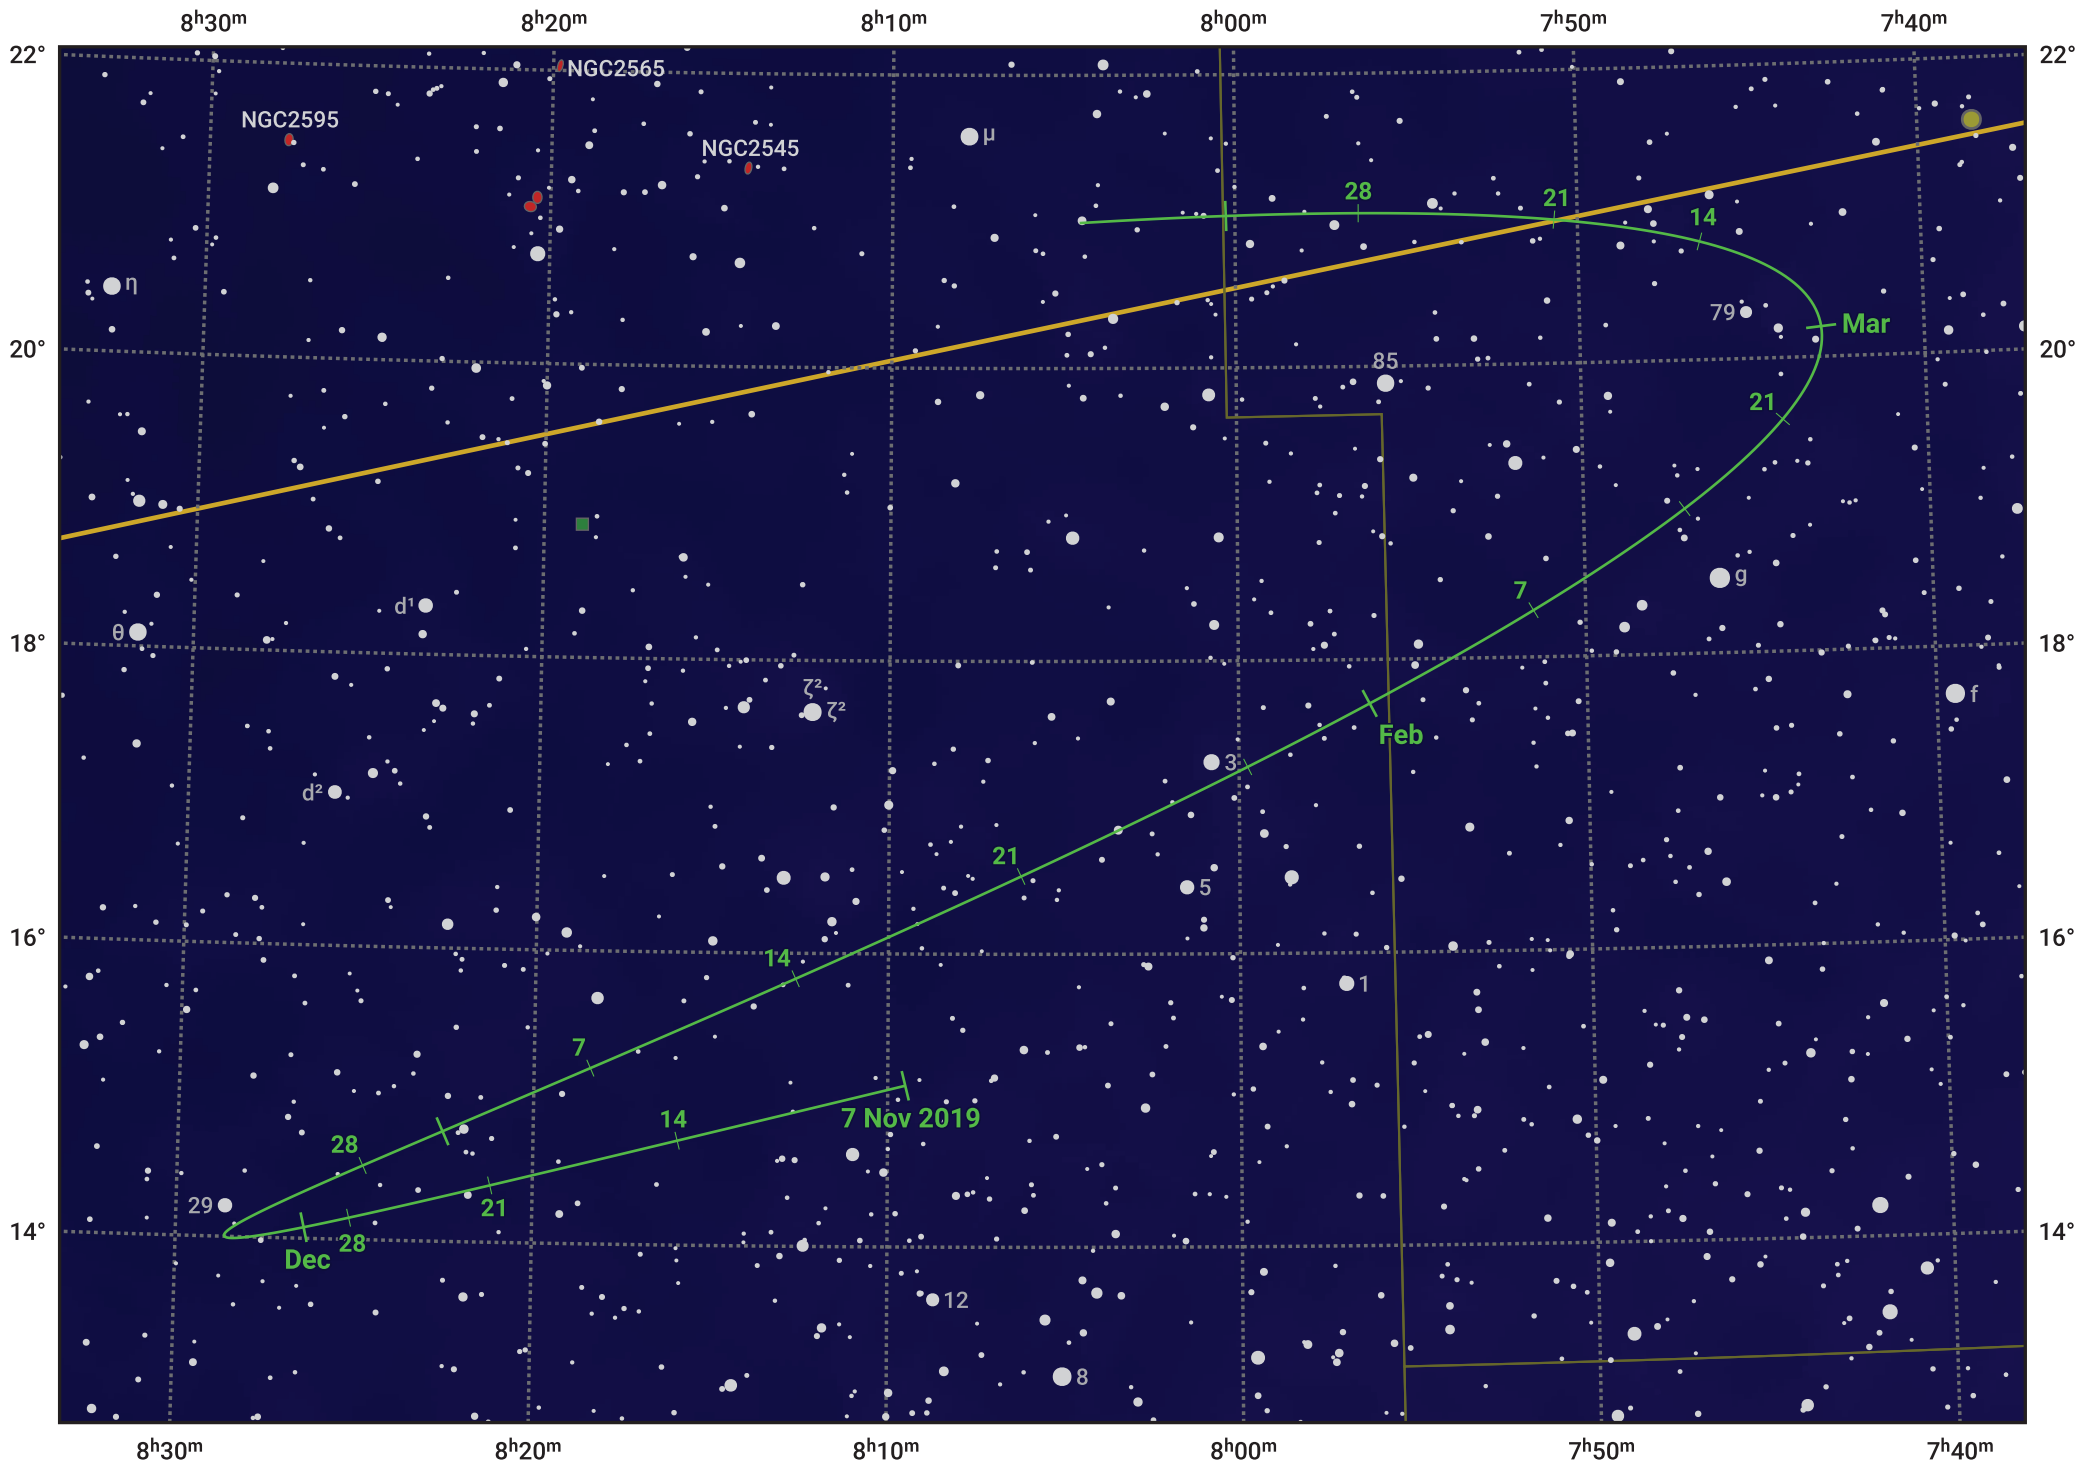

The path of Asteroid 5 Astraea around opposition on 21 Jan 2020

© Dominic Ford 2011–2024. Date markers placed at midnight UTC. Downloaded from <https://in-the-sky.org>

Magnitude scale: 10.0 9.0 8.0 7.0 6.0 5.0 4.0

Ecliptic Plane

Galaxy

Bright nebula

Open cluster

Globular cluster

Date	Mag	Phase
2019 Dec 1	10.6	96%
2019 Dec 19	10.1	98%
2020 Jan 1	9.7	99%
2020 Feb 1	9.4	100%
2020 Mar 1	10.1	97%
2020 Apr 1	10.8	94%