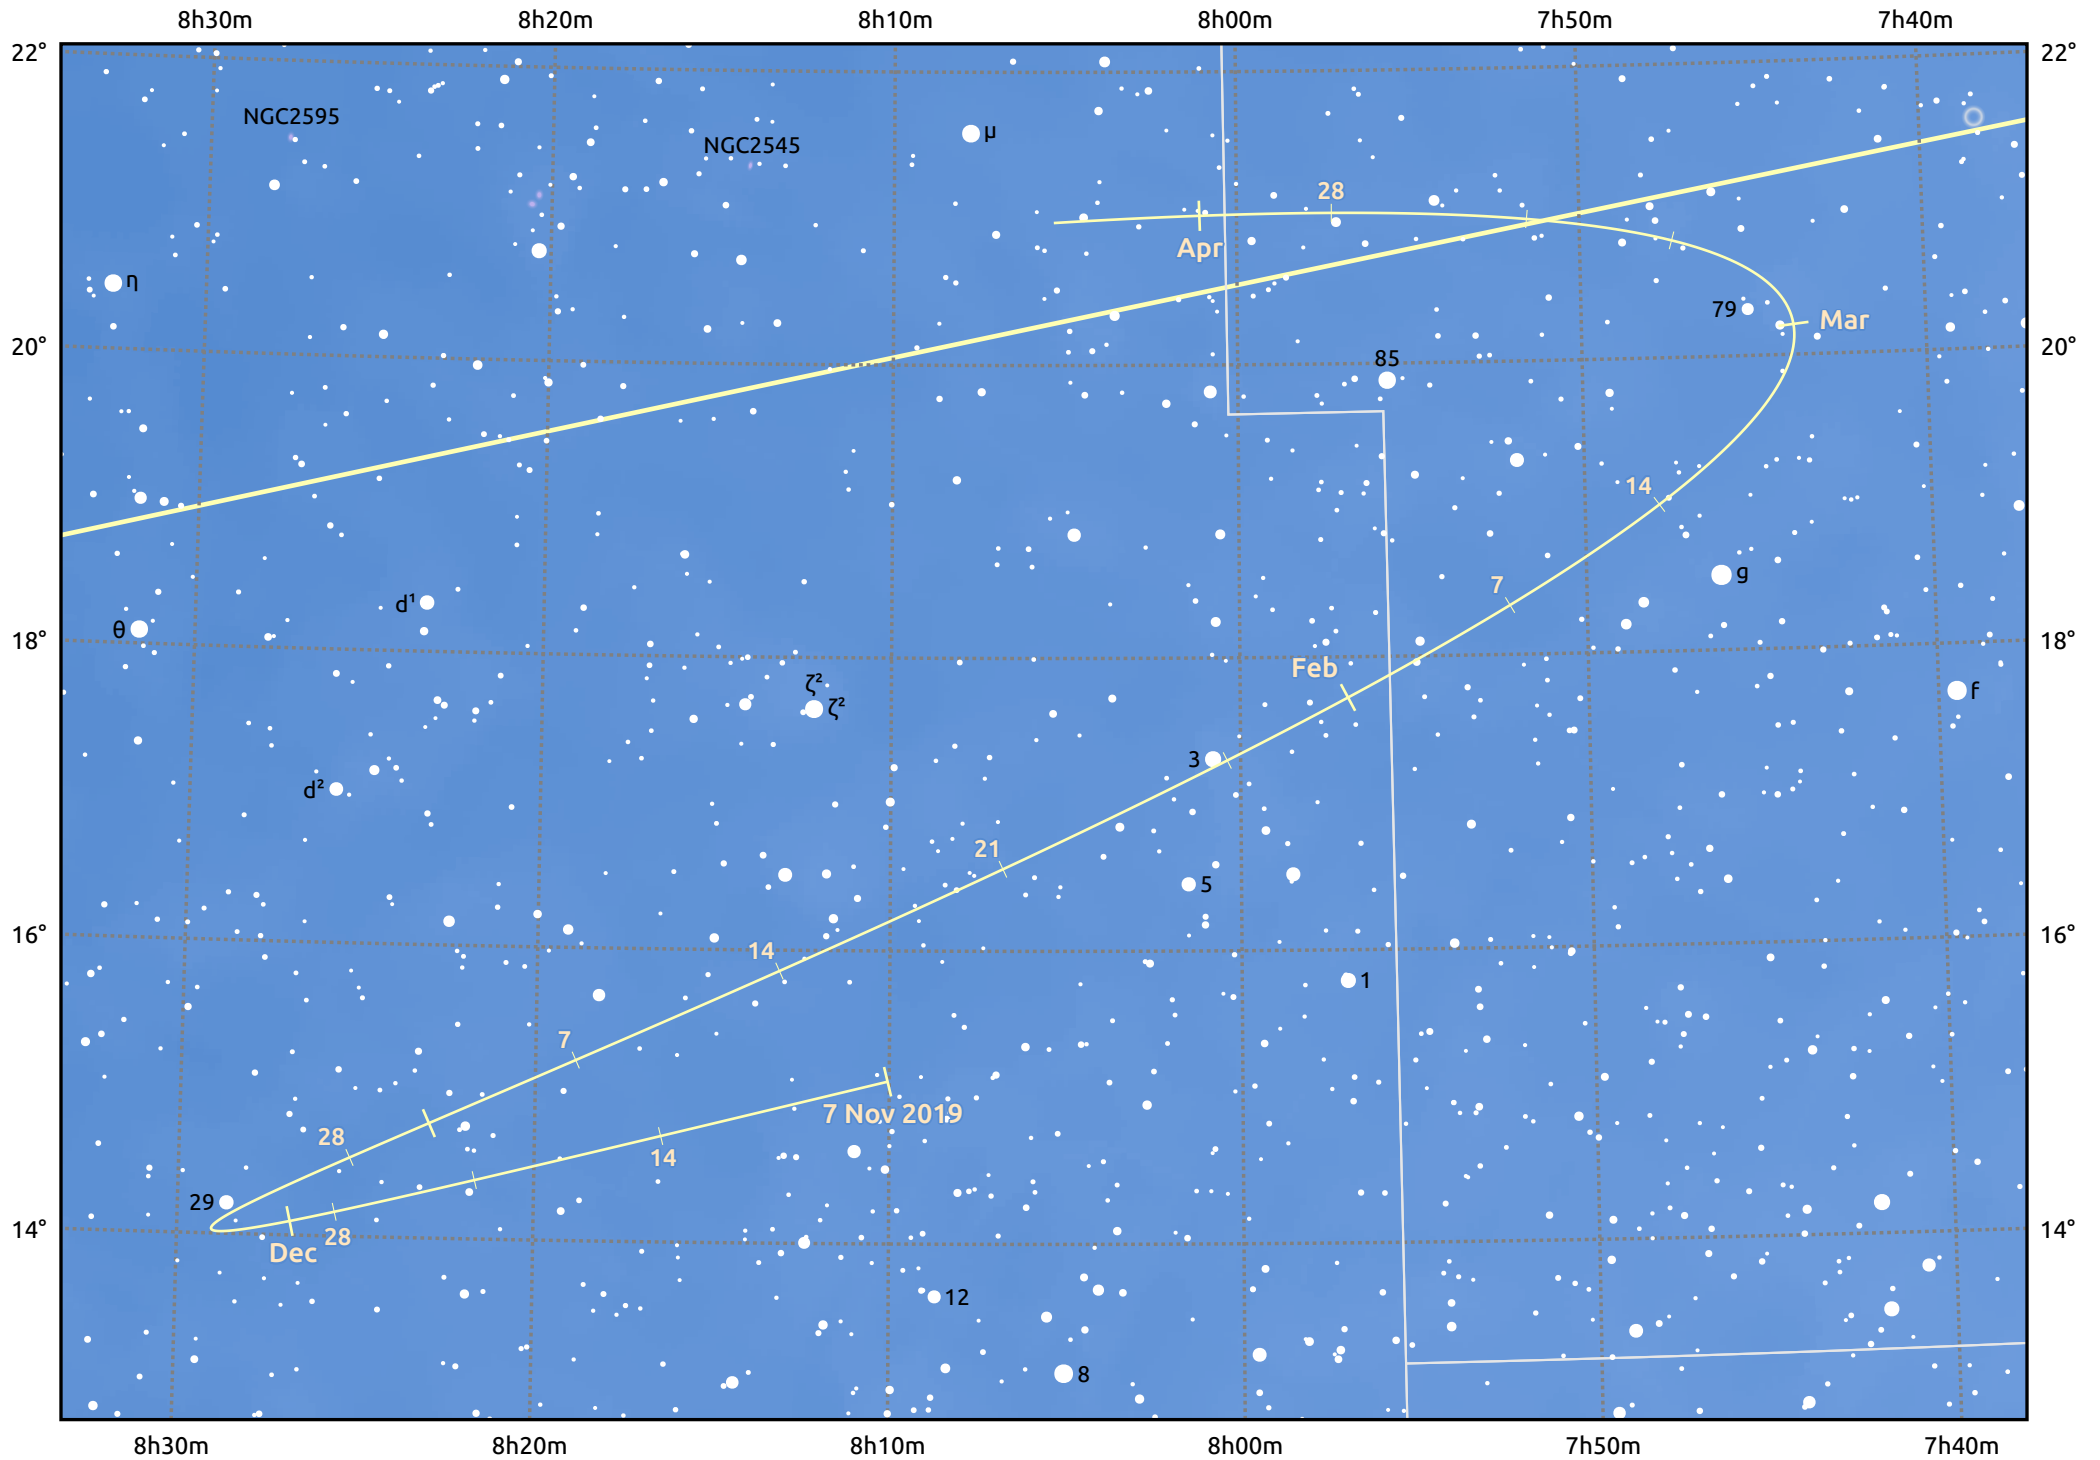

The path of Asteroid 5 Astraea around opposition on 21 Jan 2020

© Dominic Ford 2011–2025. Date markers placed at midnight UTC. Downloaded from <https://in-the-sky.org>

Magnitude scale: 10.0 9.0 8.0 7.0 6.0 5.0 4.0

Ecliptic Plane

Galaxy Bright nebula Open cluster Globular cluster Planetary nebula

Date	Mag	Phase
2019 Dec 1	10.6	96%
2019 Dec 19	10.1	98%
2020 Jan 1	9.7	99%
2020 Feb 1	9.4	100%
2020 Mar 1	10.2	97%
2020 Apr 1	10.8	94%