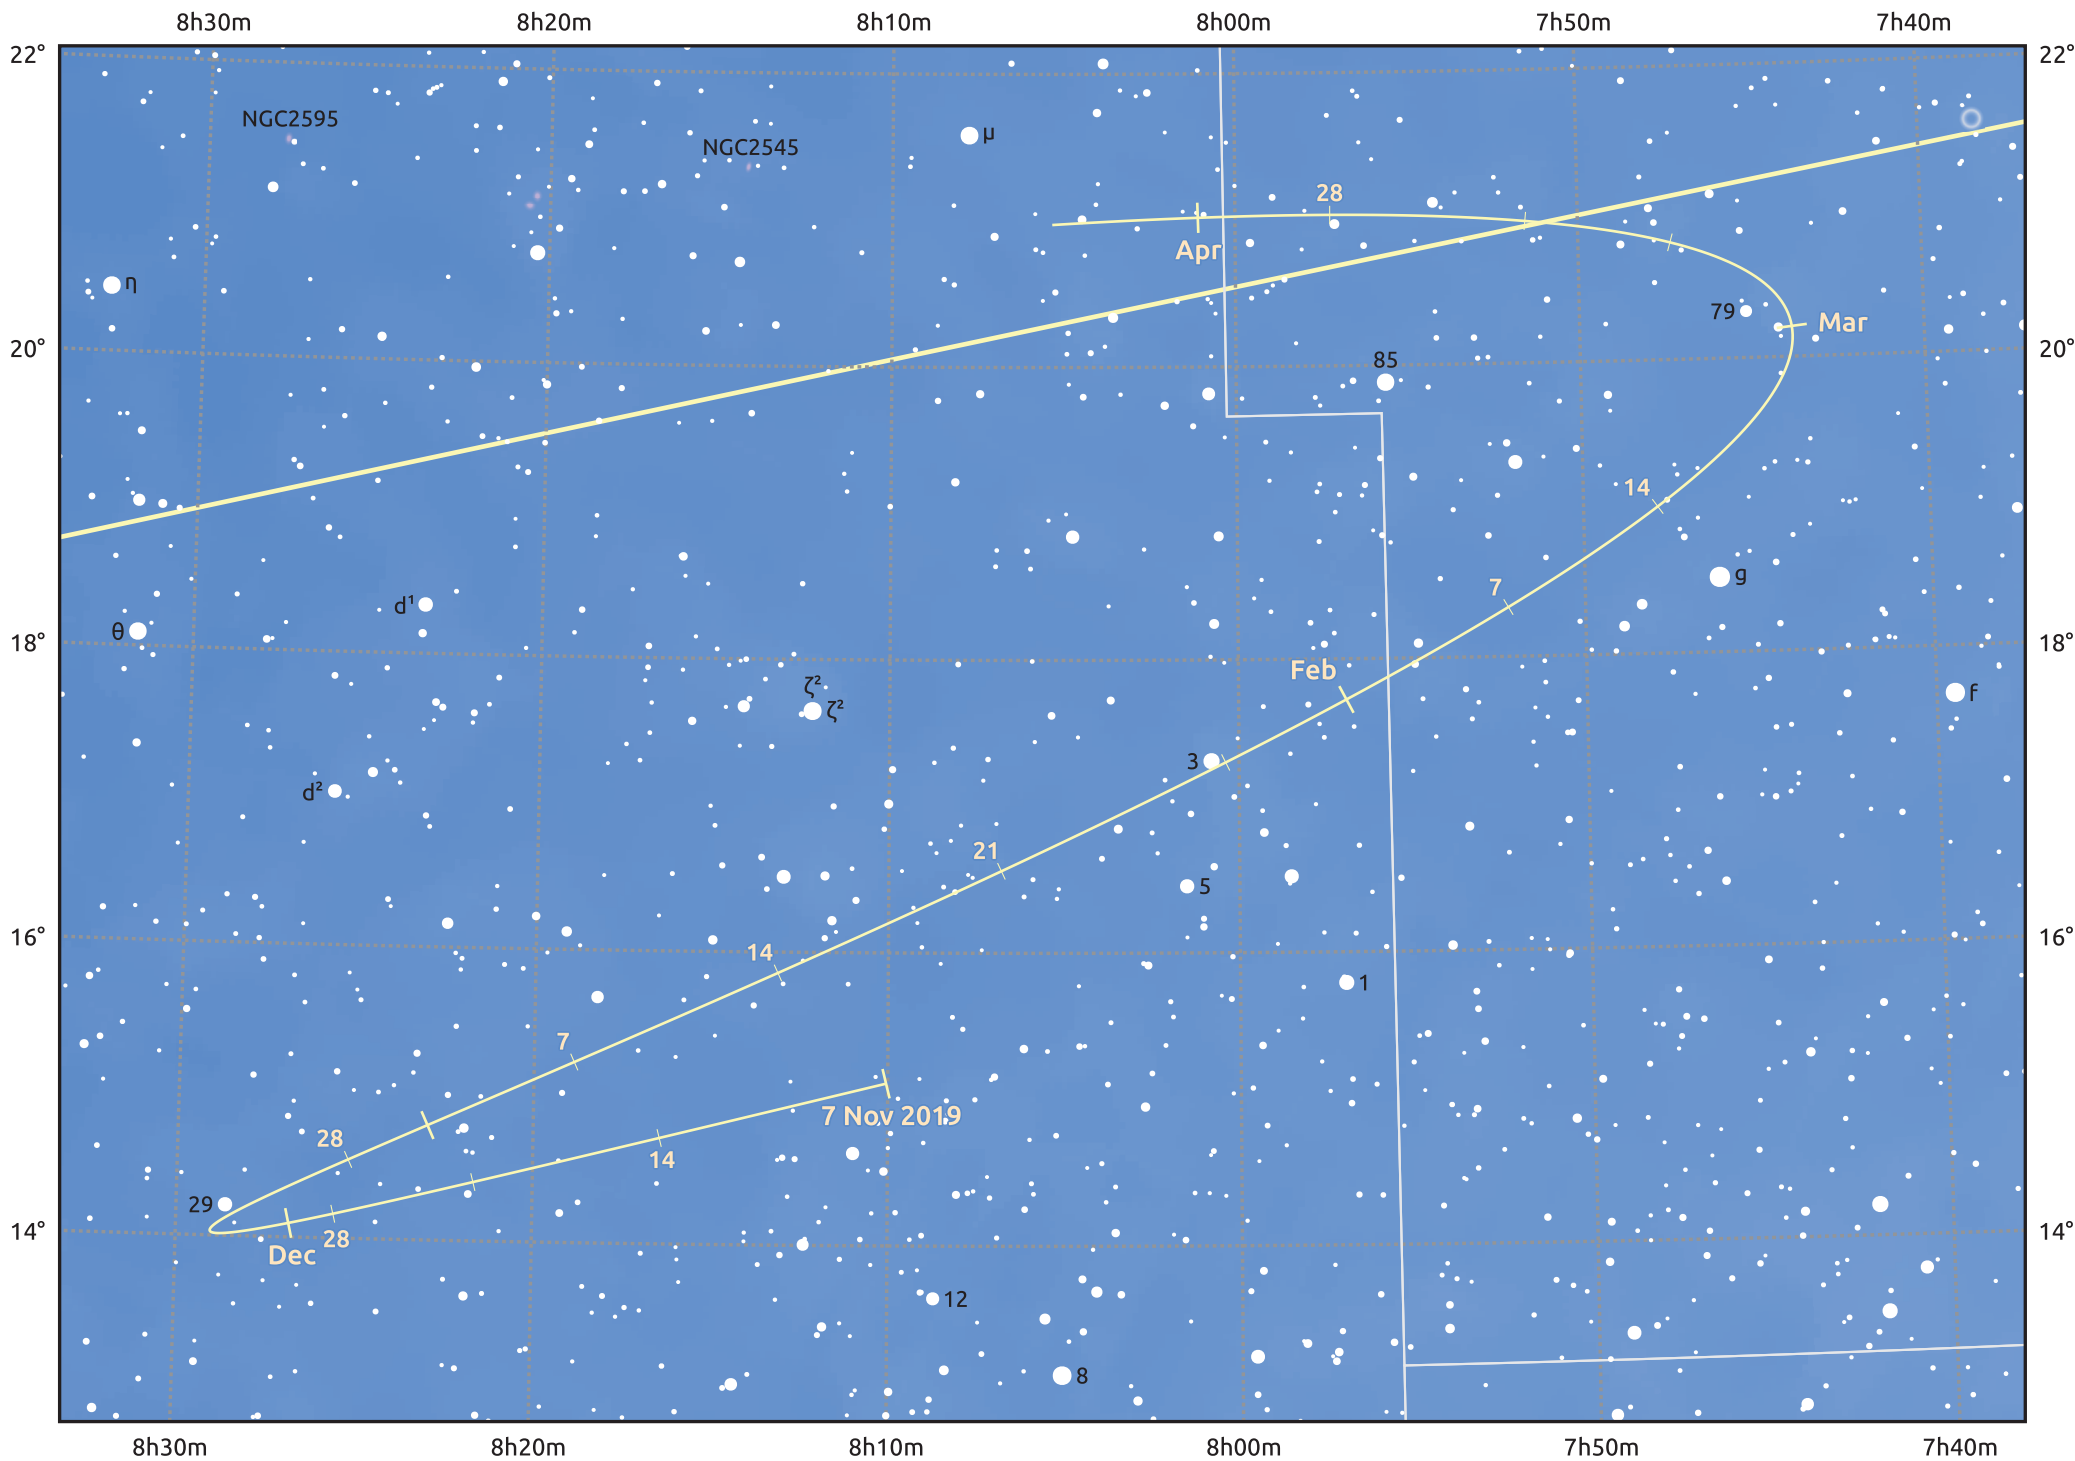

The path of Asteroid 5 Astraea around opposition on 21 Jan 2020

© Dominic Ford 2011–2025. Date markers placed at midnight UTC. Downloaded from <https://in-the-sky.org>

Magnitude scale: • 10.0 • 9.0 • 8.0 • 7.0 • 6.0 • 5.0 ● 4.0

— Ecliptic Plane

Galaxy Bright nebula Open cluster Globular cluster Planetary nebula

Date	Mag	Phase
2019 Dec 1	10.6	96%
2019 Dec 19	10.1	98%
2020 Jan 1	9.7	99%
2020 Feb 1	9.4	100%
2020 Mar 1	10.2	97%
2020 Apr 1	10.8	94%