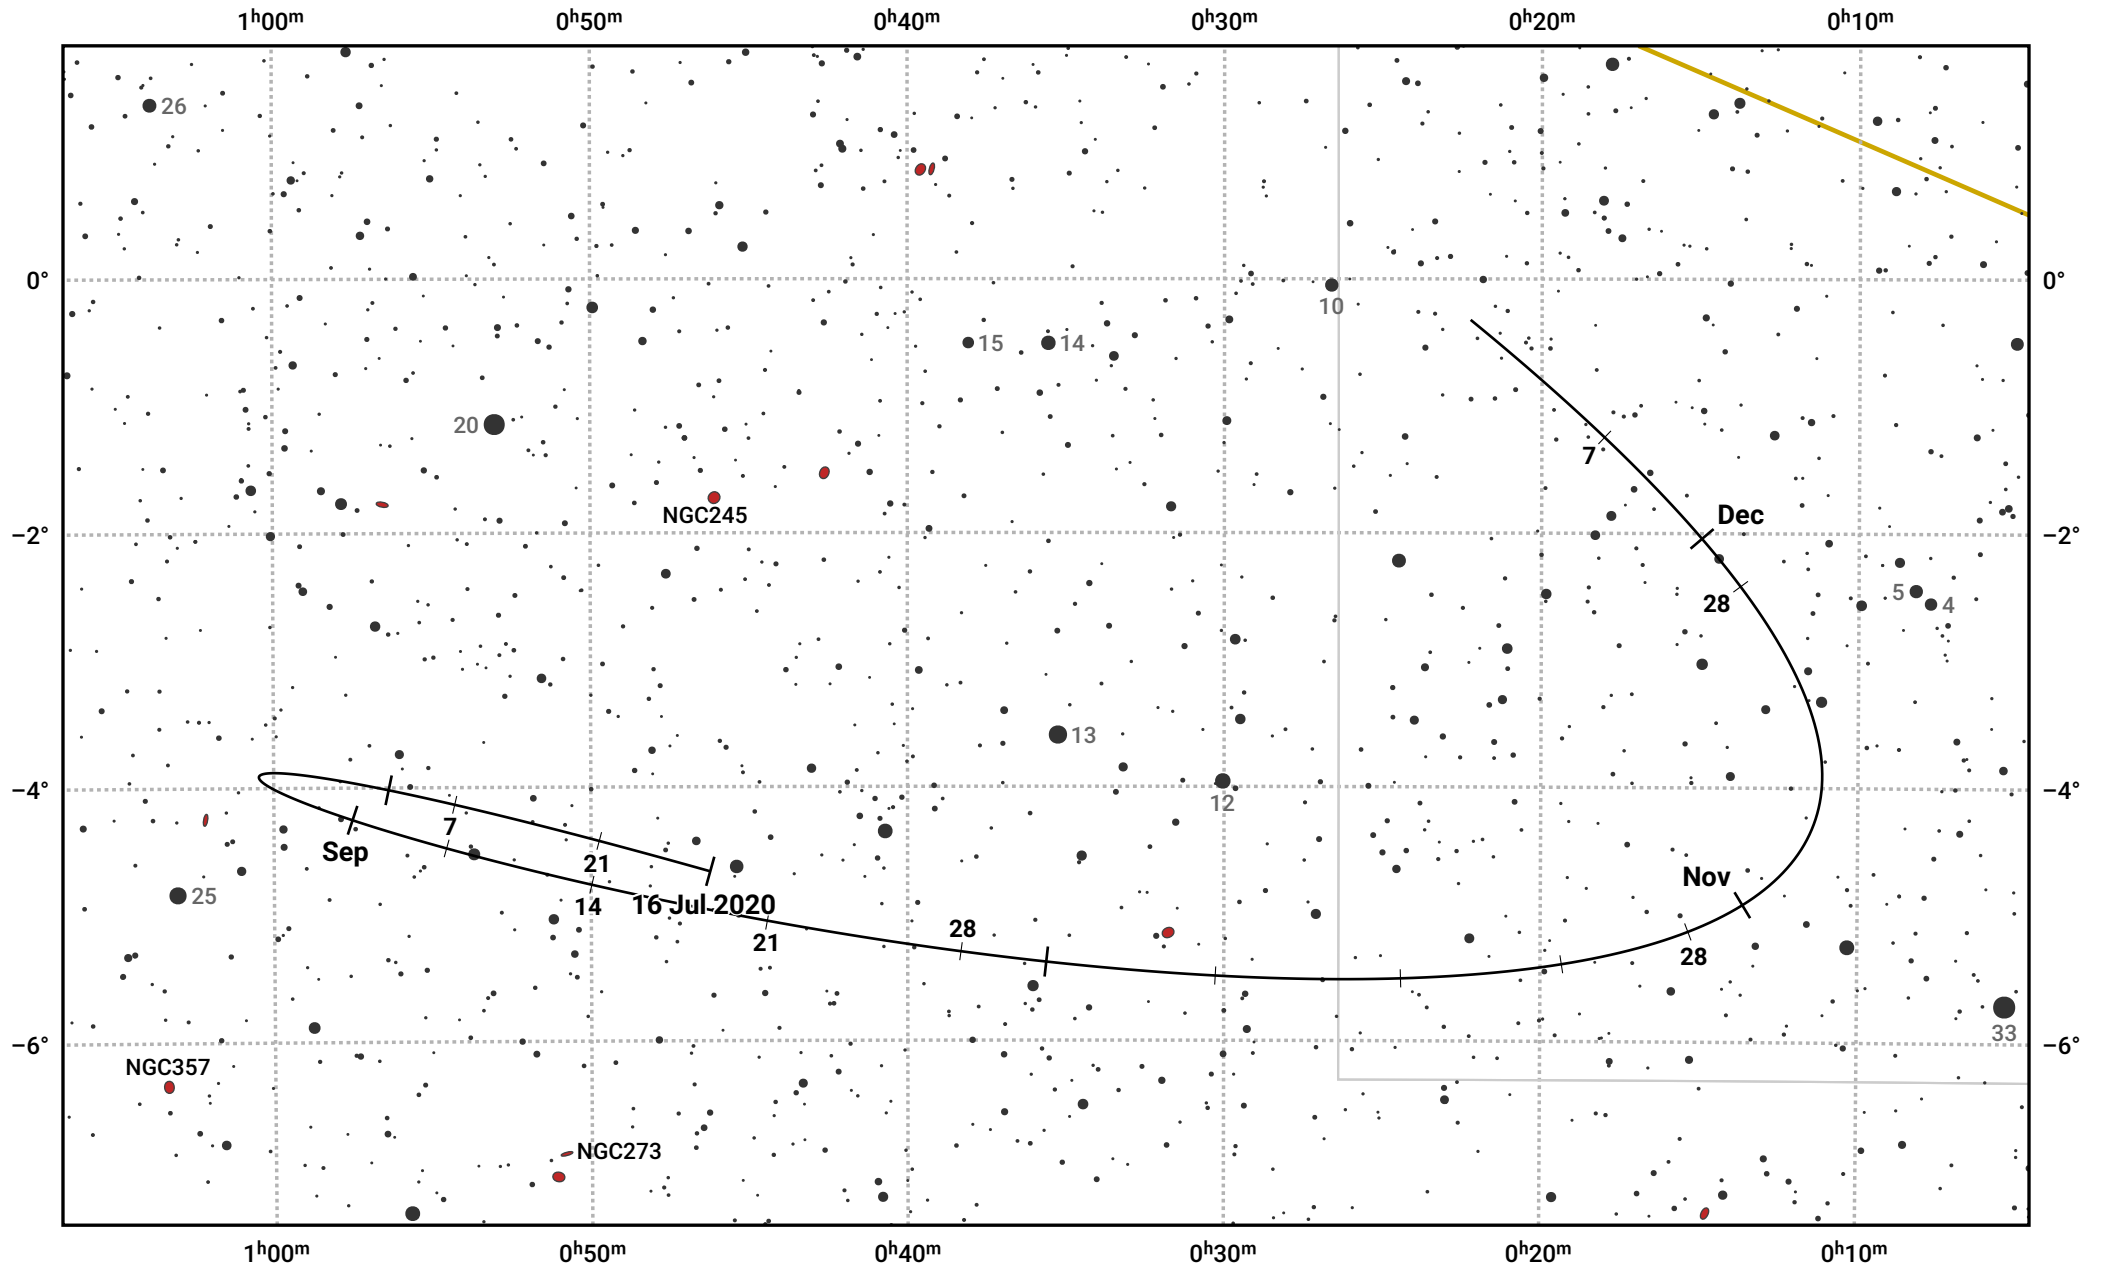

# The path of Asteroid 68 Leto around opposition on 29 Sep 2020

© Dominic Ford 2011–2024. Date markers placed at midnight UTC. Downloaded from <https://in-the-sky.org>

Magnitude scale: · 11.0 · 10.0 · 9.0 · 8.0 · 7.0 · 6.0 · 5.0 · 4.0

— Ecliptic Plane

● Galaxy    ■ Bright nebula    ● Open cluster    ⊕ Globular cluster

Date	Mag	Phase
2020 Aug 1	10.8	96%
2020 Sep 1	10.2	98%
2020 Sep 4	10.1	99%
2020 Oct 1	9.6	100%
2020 Nov 1	10.4	98%
2020 Dec 1	11.1	96%
2020 Dec 3	11.1	96%