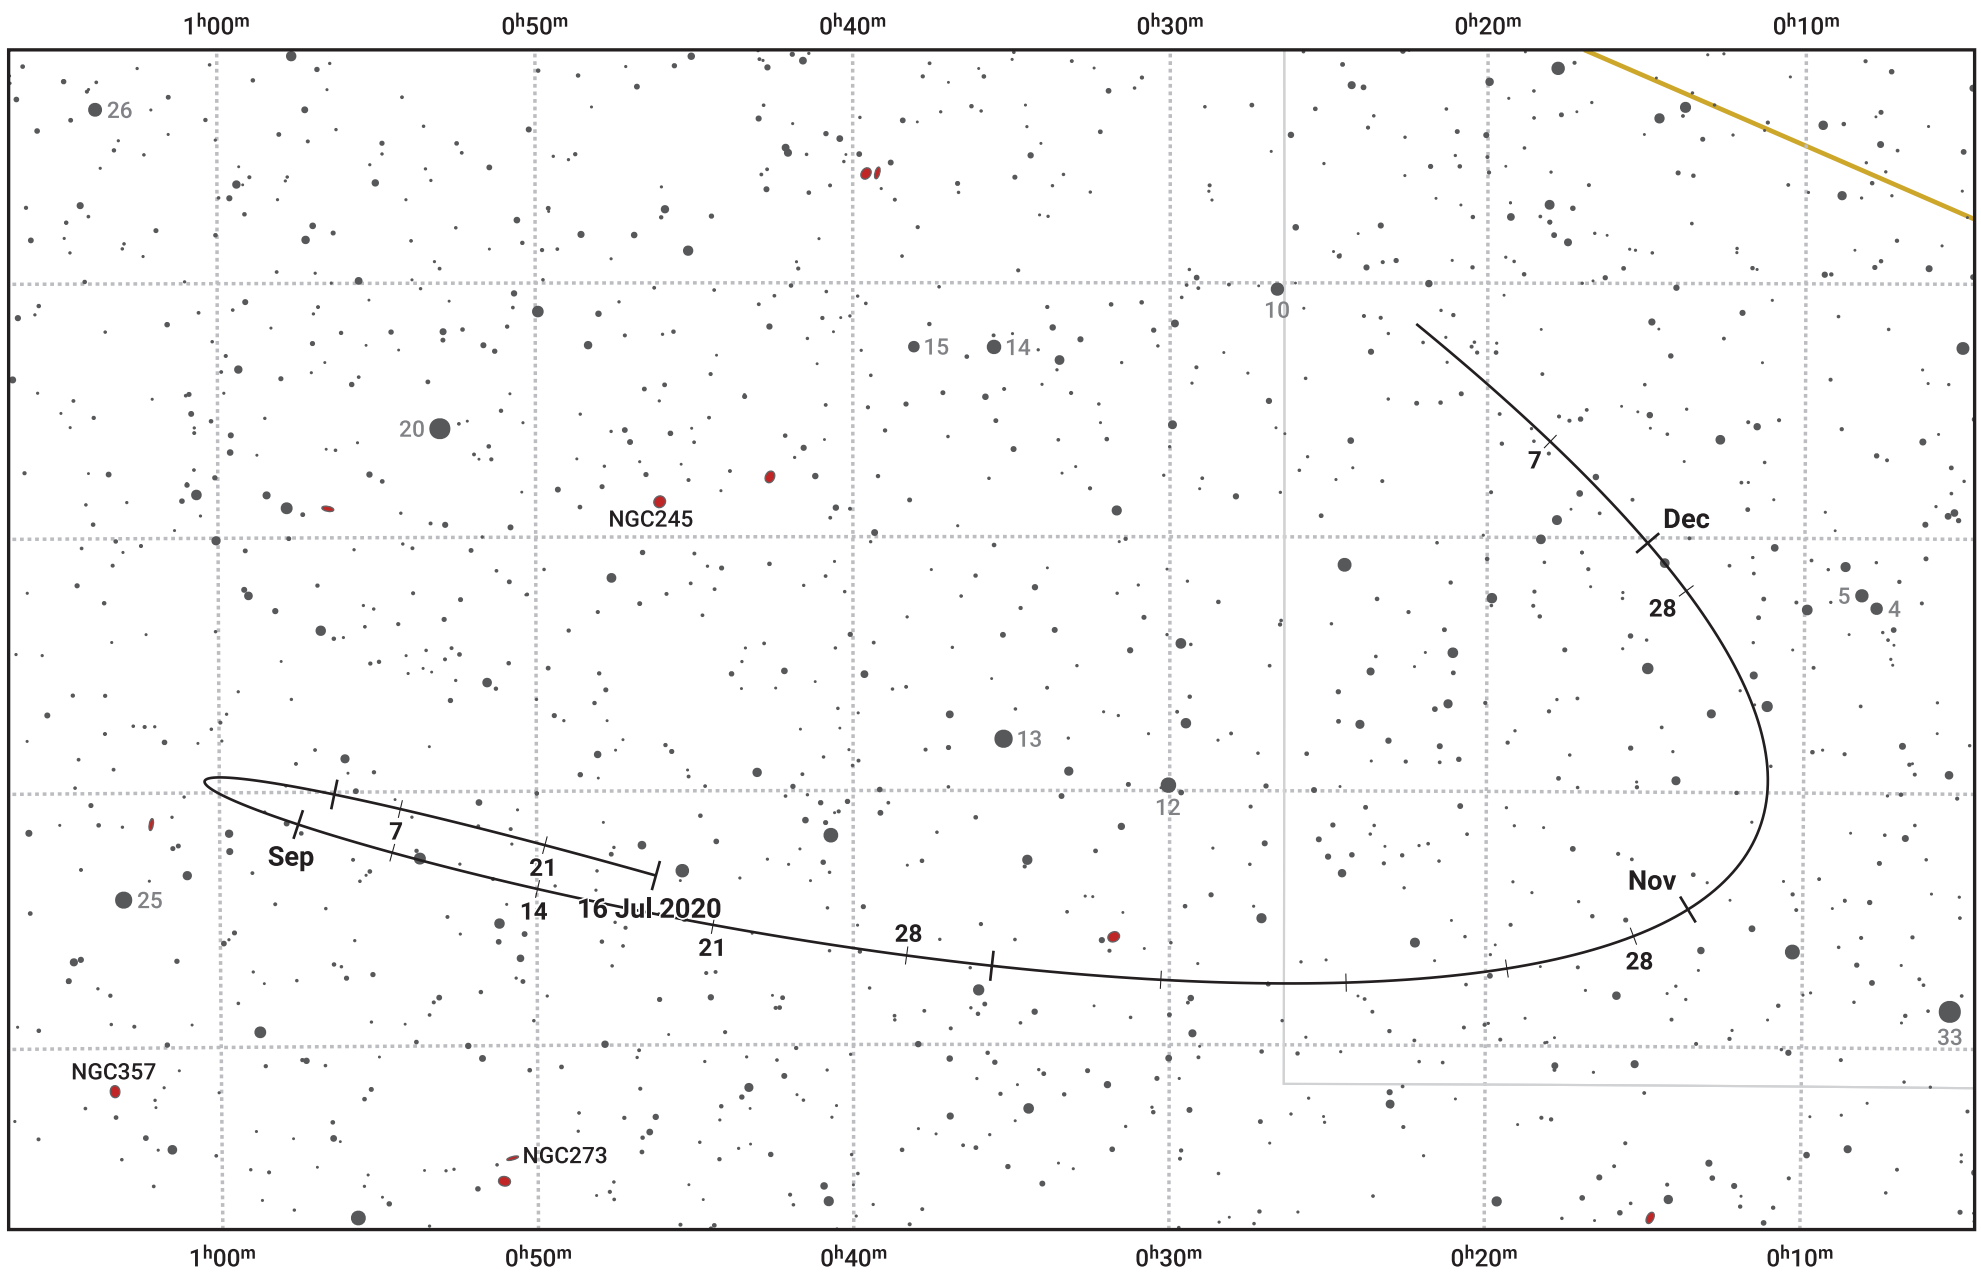

# The path of Asteroid 68 Leto around opposition on 29 Sep 2020

© Dominic Ford 2011–2024. Date markers placed at midnight UTC. Downloaded from <https://in-the-sky.org>

Magnitude scale: 11.0 10.0 9.0 8.0 7.0 6.0 5.0 4.0

— Ecliptic Plane

- Galaxy
- Bright nebula
- Open cluster
- ⊕ Globular cluster

Date	Mag	Phase
2020 Aug 1	10.8	96%
2020 Sep 1	10.2	98%
2020 Sep 4	10.1	99%
2020 Oct 1	9.6	100%
2020 Nov 1	10.4	98%
2020 Dec 1	11.1	96%
2020 Dec 3	11.1	96%