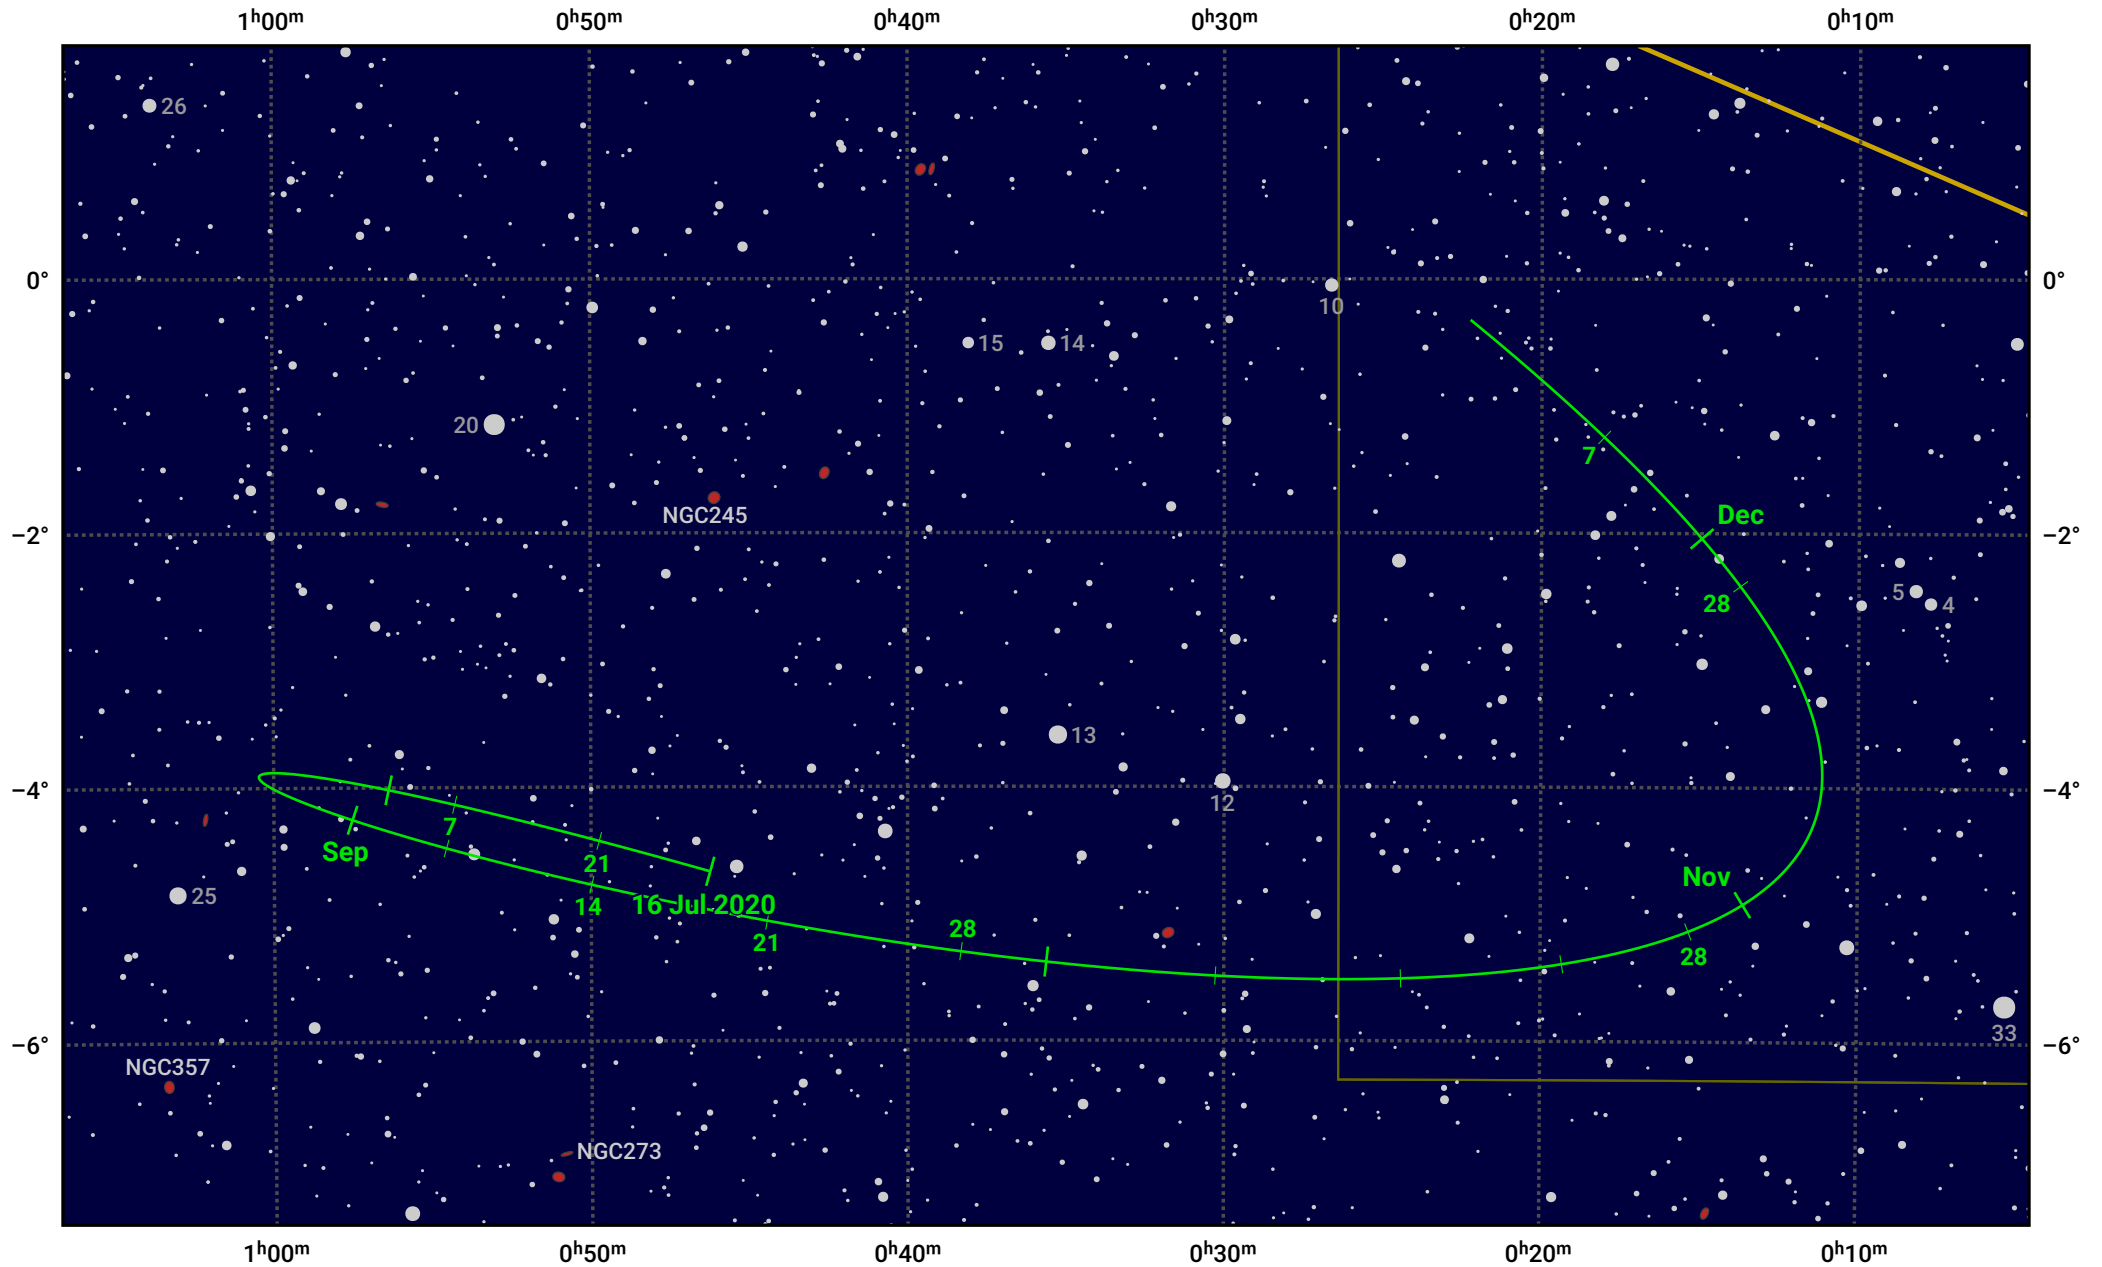

The path of Asteroid 68 Leto around opposition on 29 Sep 2020

© Dominic Ford 2011–2024. Date markers placed at midnight UTC. Downloaded from <https://in-the-sky.org>

Magnitude scale: 11.0 10.0 9.0 8.0 7.0 6.0 5.0 4.0

— Ecliptic Plane

Galaxy Bright nebula Open cluster Globular cluster

Date	Mag	Phase
2020 Aug 1	10.8	96%
2020 Sep 1	10.2	98%
2020 Sep 4	10.1	99%
2020 Oct 1	9.6	100%
2020 Nov 1	10.4	98%
2020 Dec 1	11.1	96%
2020 Dec 3	11.1	96%