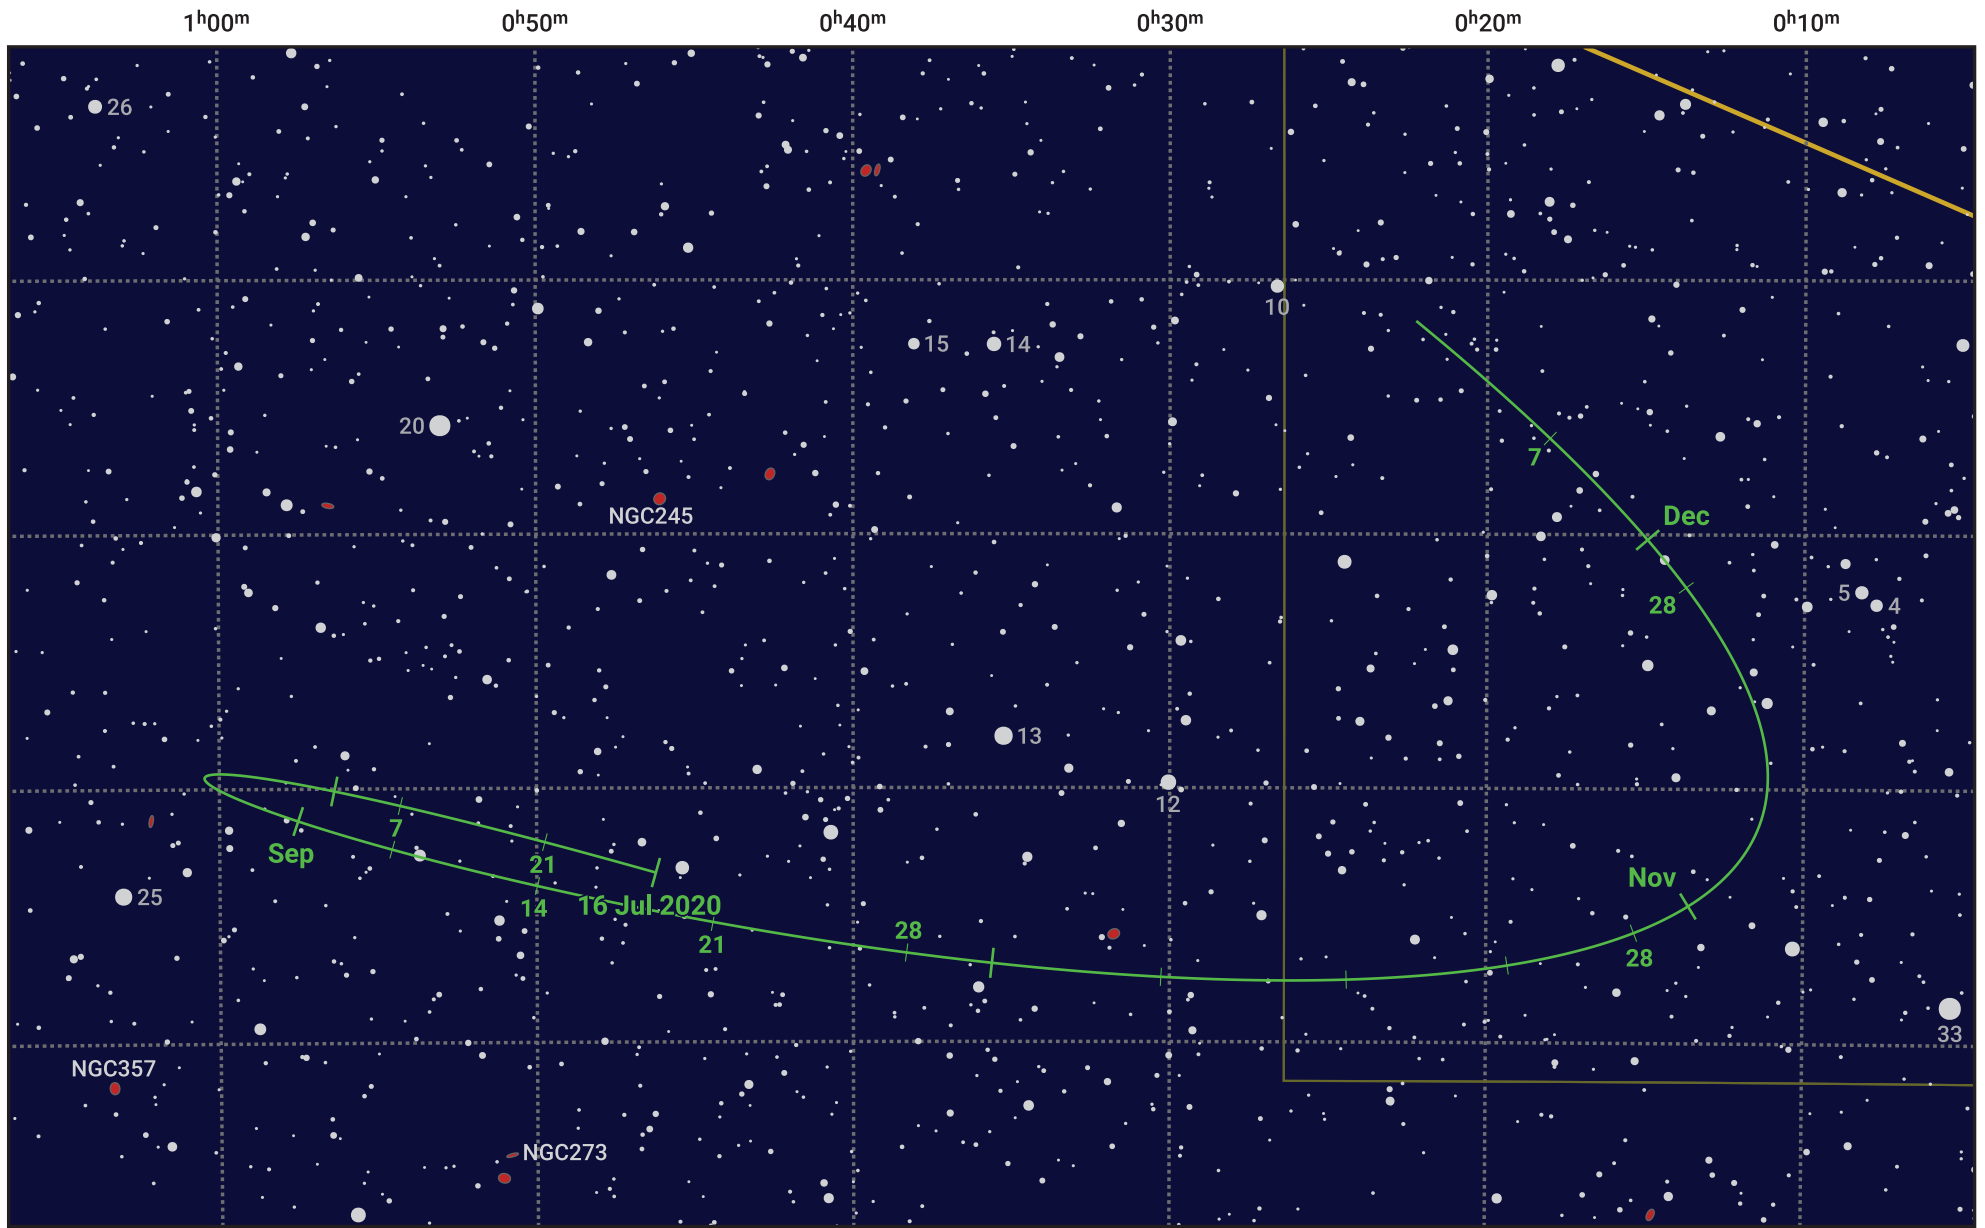

# The path of Asteroid 68 Leto around opposition on 29 Sep 2020

© Dominic Ford 2011–2024. Date markers placed at midnight UTC. Downloaded from <https://in-the-sky.org>

Magnitude scale:    • 11.0    • 10.0    • 9.0    • 8.0    • 7.0    • 6.0    • 5.0    • 4.0

— Ecliptic Plane

● Galaxy    
 ■ Bright nebula    
 ● Open cluster    
 ⊕ Globular cluster

Date	Mag	Phase
2020 Aug 1	10.8	96%
2020 Sep 1	10.2	98%
2020 Sep 4	10.1	99%
2020 Oct 1	9.6	100%
2020 Nov 1	10.4	98%
2020 Dec 1	11.1	96%
2020 Dec 3	11.1	96%