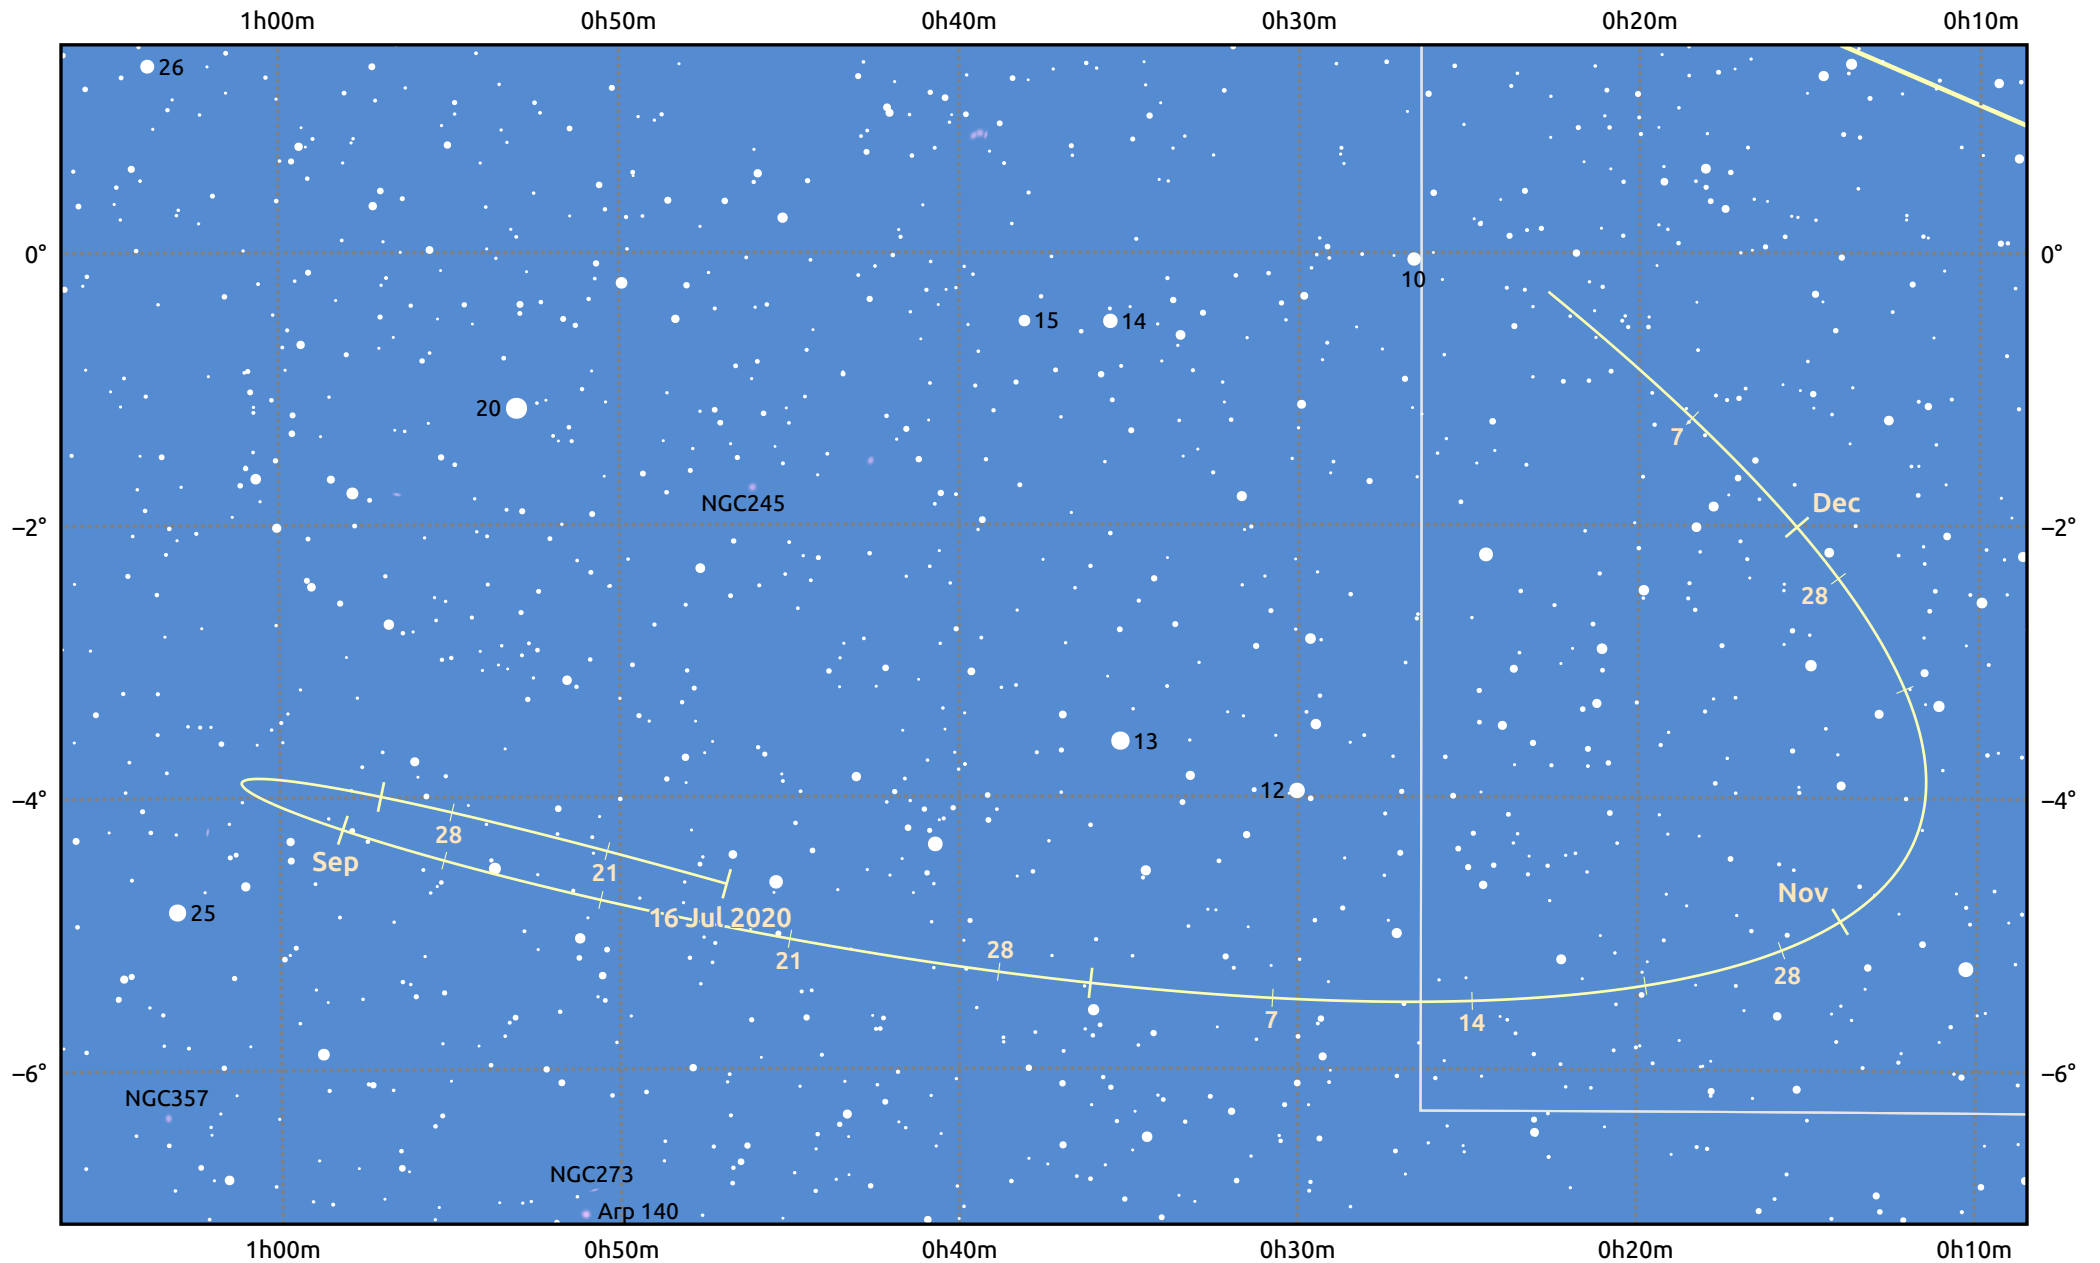

# The path of Asteroid 68 Leto around opposition on 29 Sep 2020

© Dominic Ford 2011–2025. Date markers placed at midnight UTC. Downloaded from <https://in-the-sky.org>

Magnitude scale: 11.0 10.0 9.0 8.0 7.0 6.0 5.0 4.0

Ecliptic Plane

Galaxy Bright nebula Open cluster Globular cluster Planetary nebula

Date	Mag	Phase
2020 Aug 1	10.8	96%
2020 Sep 1	10.2	98%
2020 Sep 4	10.1	99%
2020 Oct 1	9.6	100%
2020 Nov 1	10.4	98%
2020 Dec 1	11.1	96%
2020 Dec 3	11.1	96%