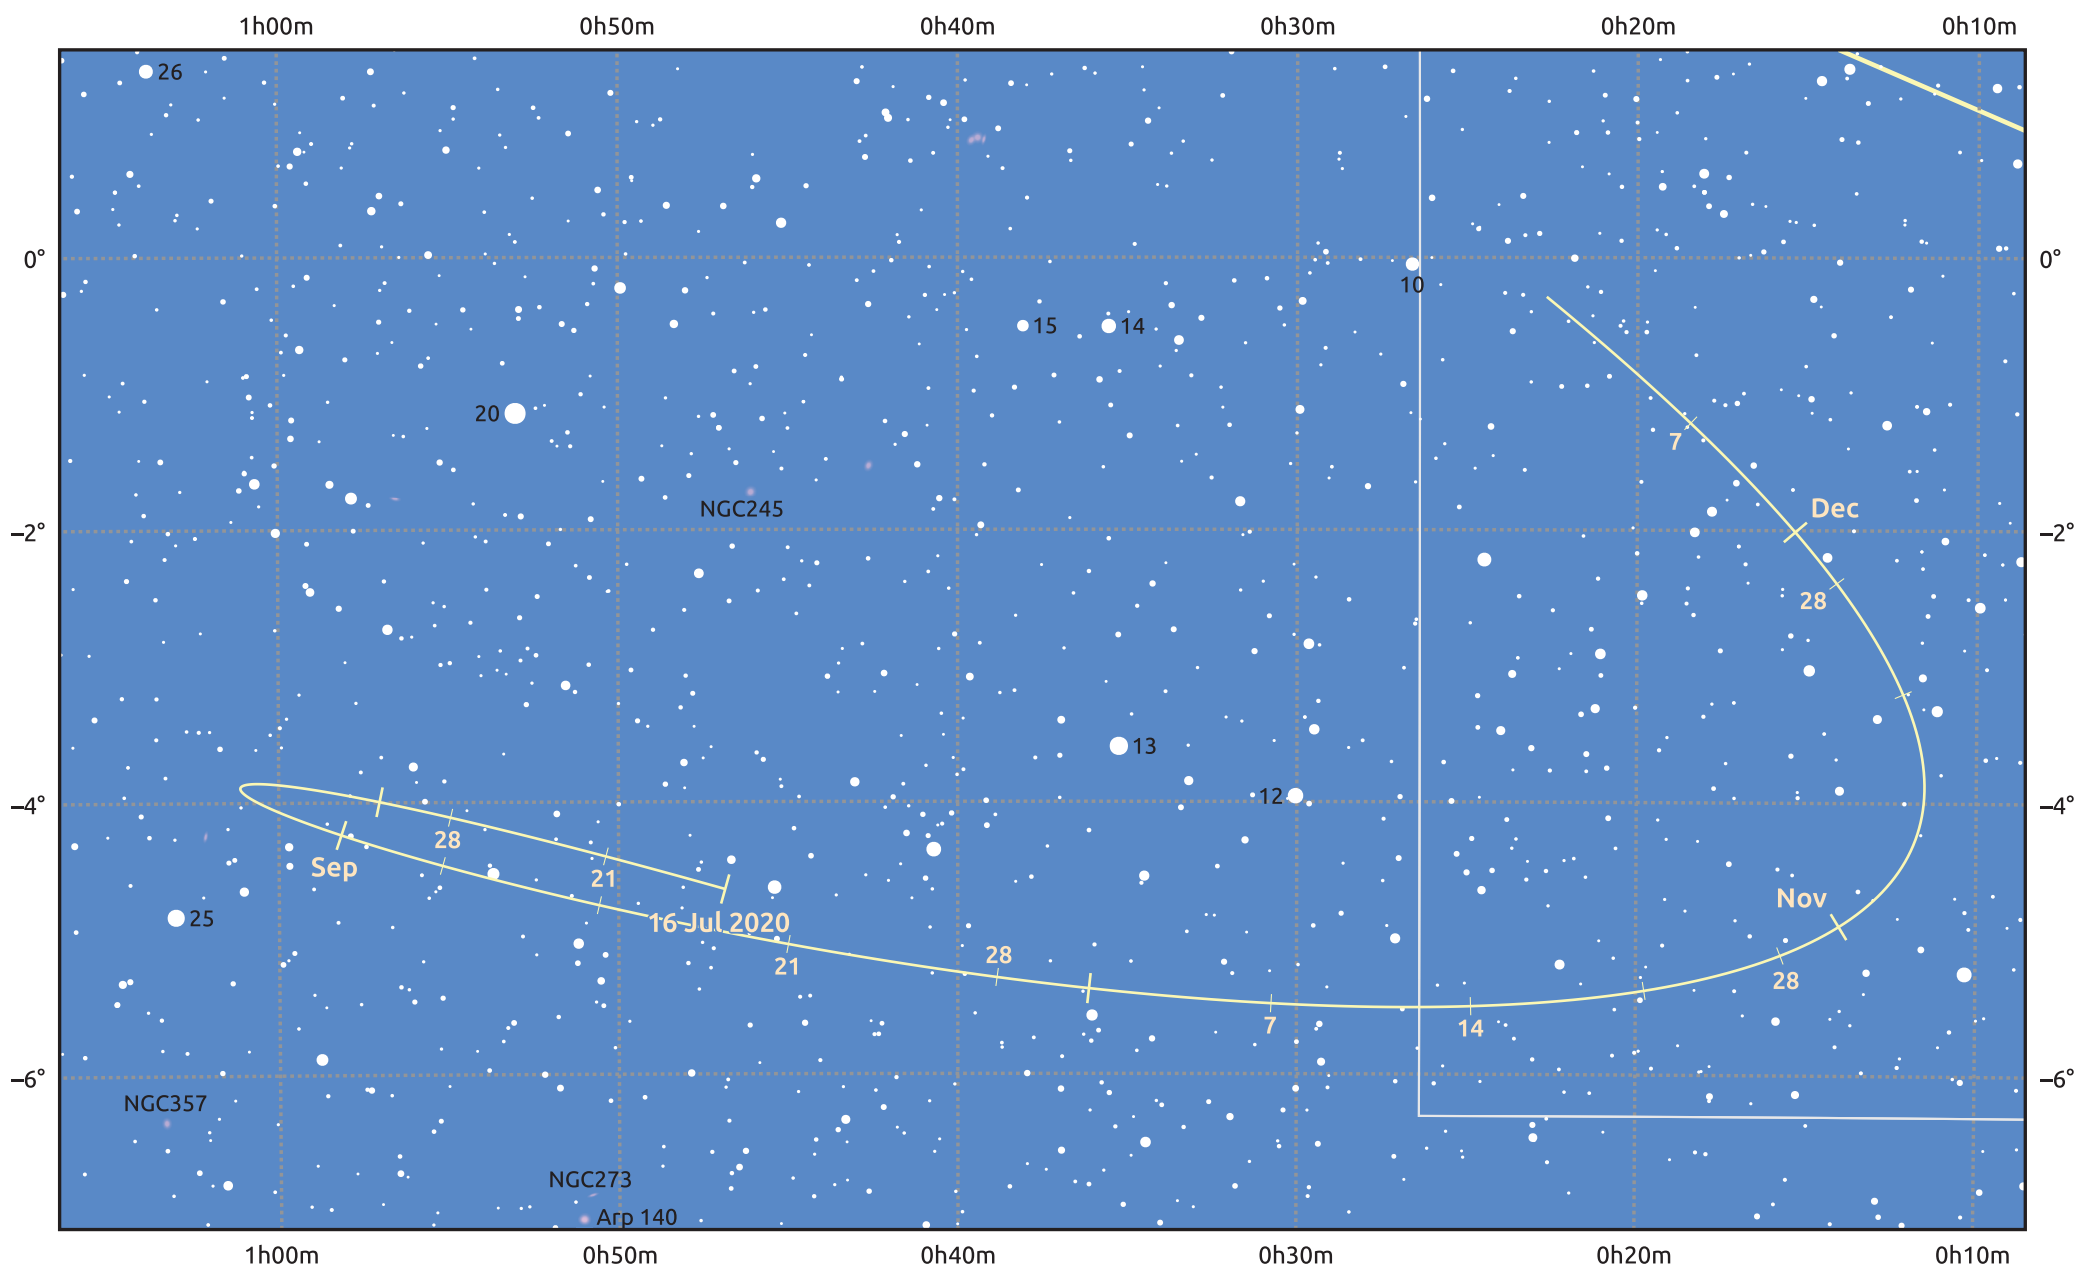

The path of Asteroid 68 Leto around opposition on 29 Sep 2020

© Dominic Ford 2011–2025. Date markers placed at midnight UTC. Downloaded from <https://in-the-sky.org>

Magnitude scale: • 11.0 • 10.0 • 9.0 • 8.0 • 7.0 • 6.0 ● 5.0 ● 4.0

— Ecliptic Plane

- Galaxy
- Bright nebula
- Open cluster
- Globular cluster
- Planetary nebula

Date	Mag	Phase
2020 Aug 1	10.8	96%
2020 Sep 1	10.2	98%
2020 Sep 4	10.1	99%
2020 Oct 1	9.6	100%
2020 Nov 1	10.4	98%
2020 Dec 1	11.1	96%
2020 Dec 3	11.1	96%