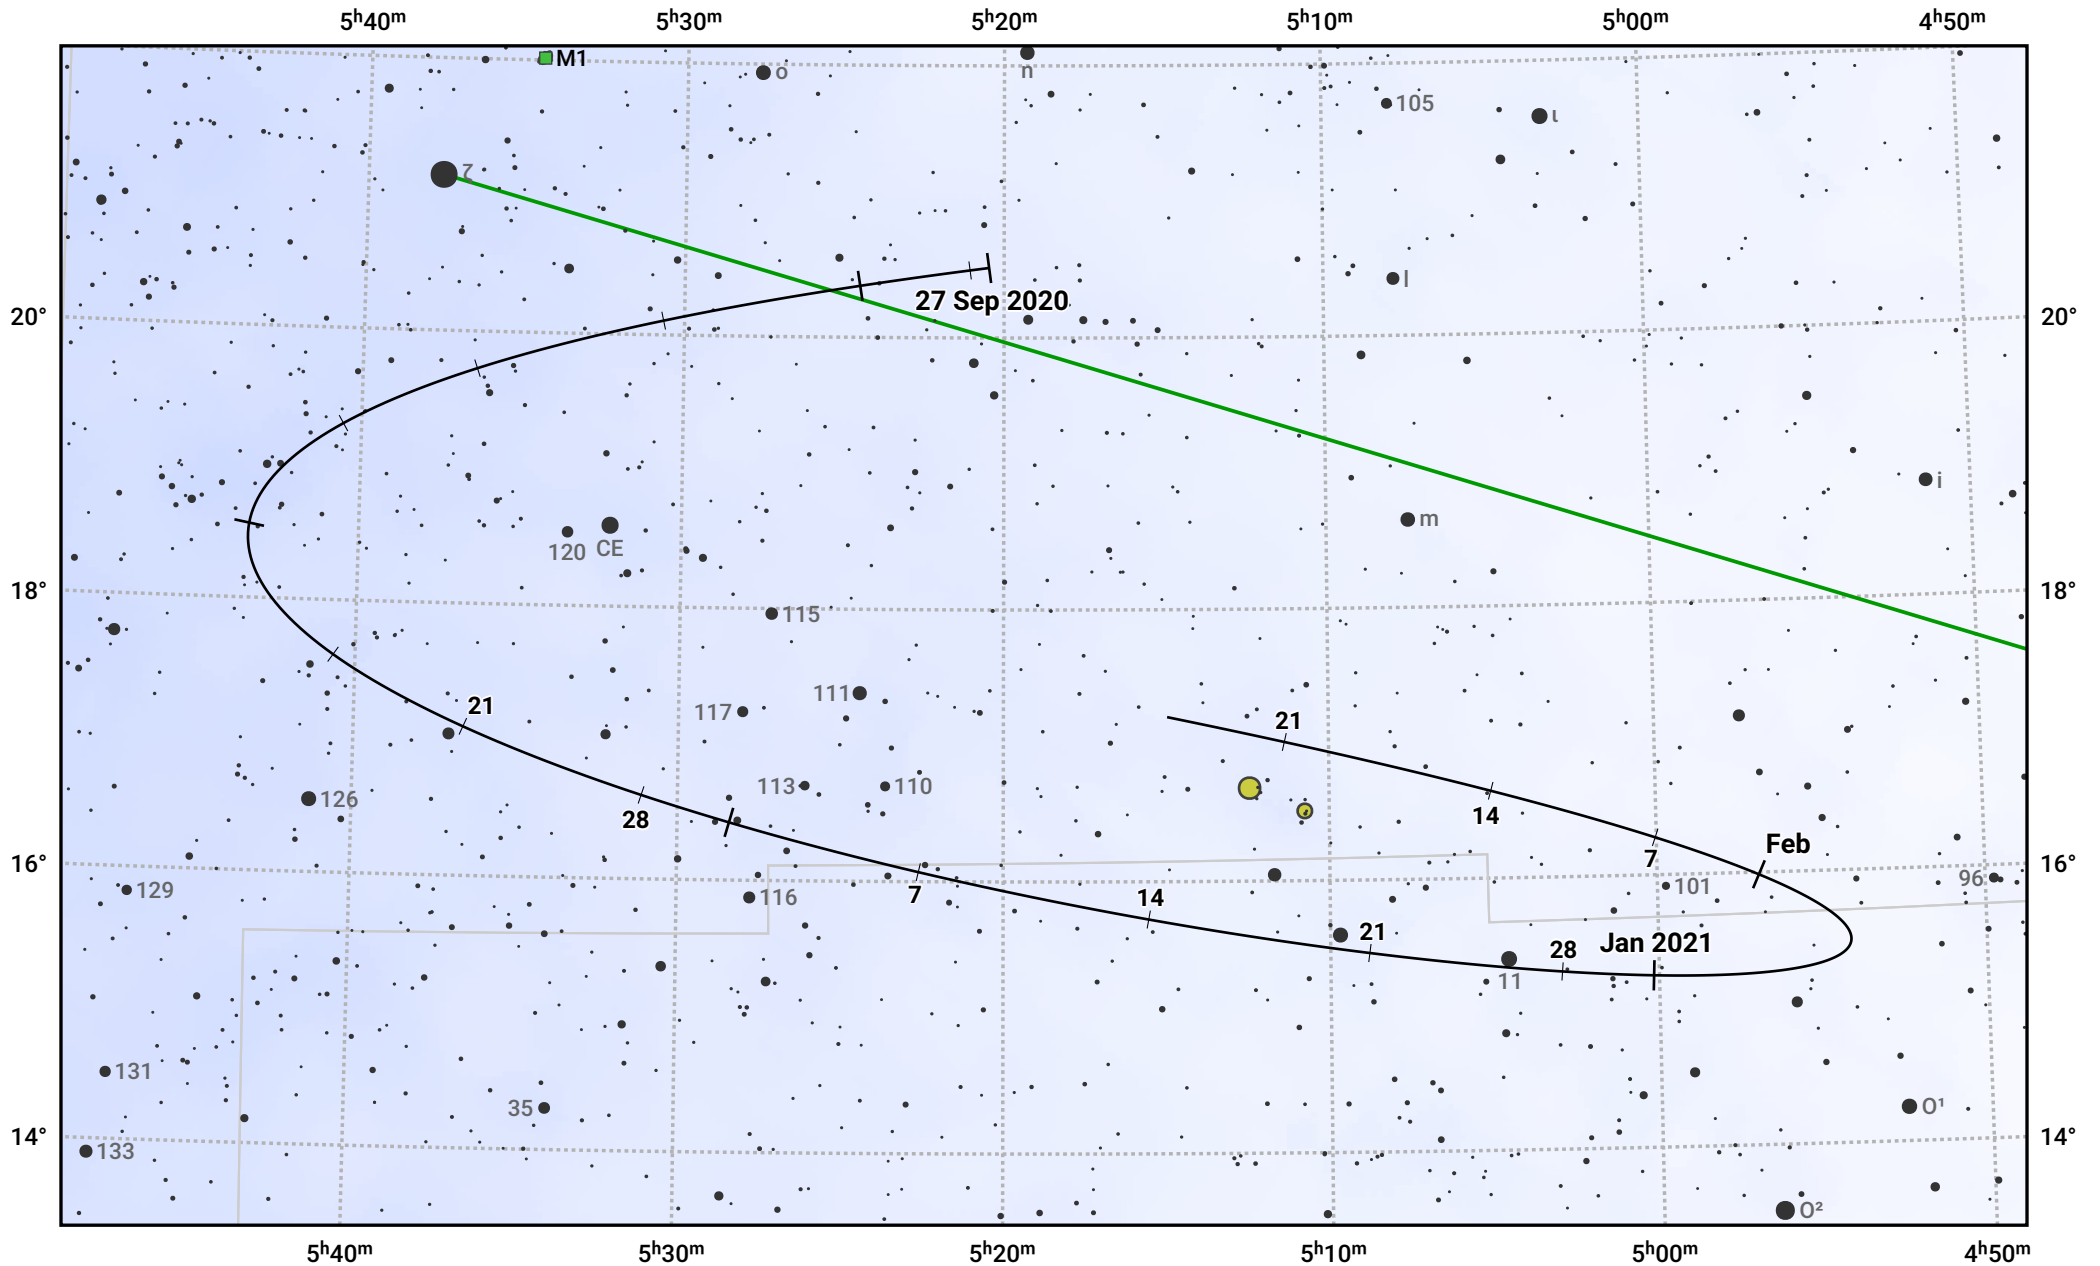

The path of Asteroid 79 Eurynome around opposition on 11 Dec 2020

© Dominic Ford 2011–2024. Date markers placed at midnight UTC. Downloaded from <https://in-the-sky.org>

Magnitude scale: · 10.0 · 9.0 · 8.0 · 7.0 · 6.0 · 5.0 · 4.0 · 3.0

— Ecliptic Plane

Galaxy Bright nebula Open cluster Globular cluster

Date	Mag	Phase
2020 Oct 1	11.3	94%
2020 Nov 1	10.7	96%
2020 Nov 13	10.4	98%
2020 Dec 1	9.9	100%
2021 Jan 1	10.3	99%
2021 Feb 1	11.2	96%
2021 Feb 8	11.4	95%