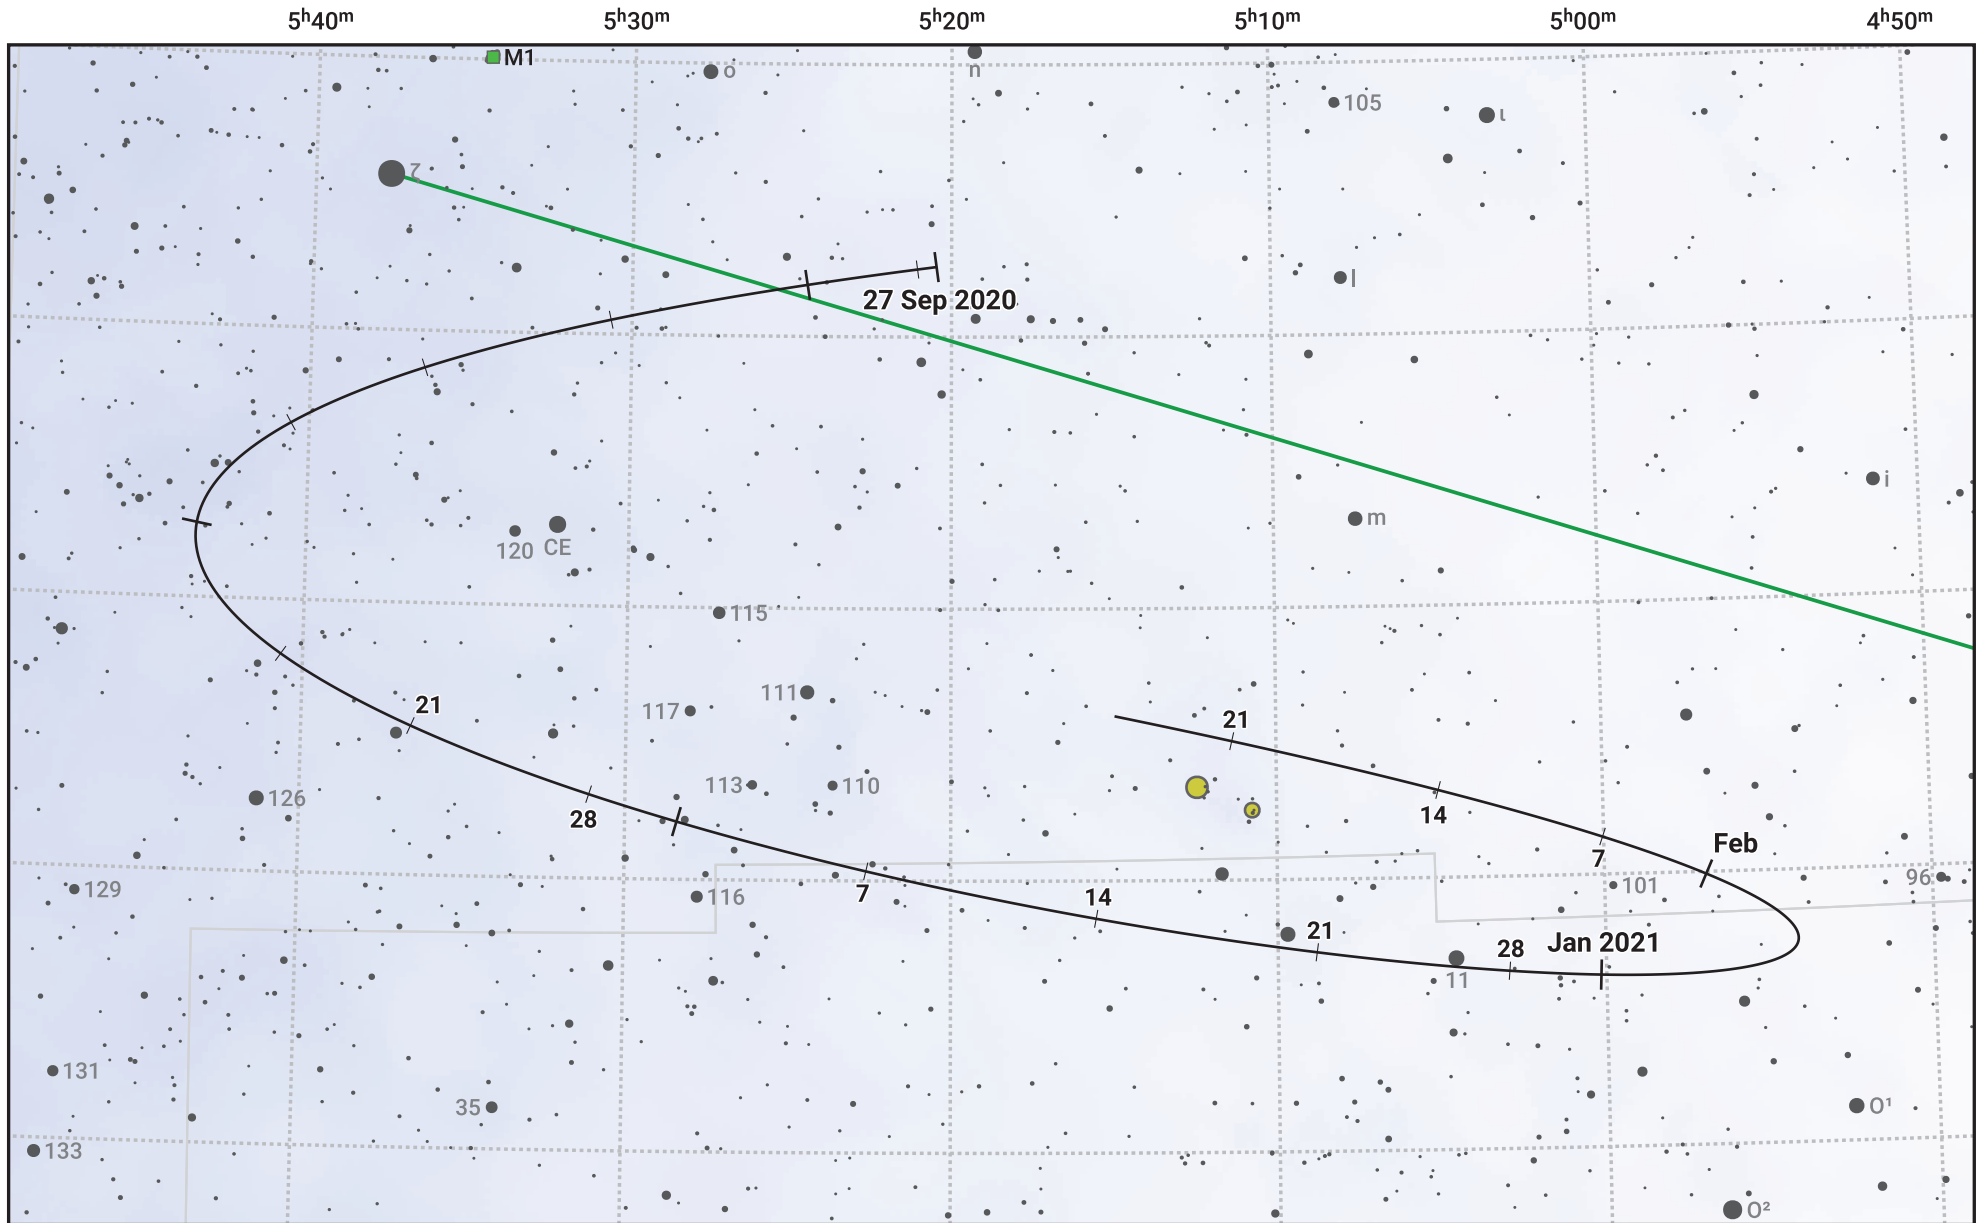

The path of Asteroid 79 Eurynome around opposition on 11 Dec 2020

© Dominic Ford 2011–2024. Date markers placed at midnight UTC. Downloaded from <https://in-the-sky.org>

Magnitude scale: 10.0 9.0 8.0 7.0 6.0 5.0 4.0 3.0

— Ecliptic Plane

- Galaxy
- Bright nebula
- Open cluster
- ⊕ Globular cluster

Date	Mag	Phase
2020 Oct 1	11.3	94%
2020 Nov 1	10.7	96%
2020 Nov 13	10.4	98%
2020 Dec 1	9.9	100%
2021 Jan 1	10.3	99%
2021 Feb 1	11.2	96%
2021 Feb 8	11.4	95%