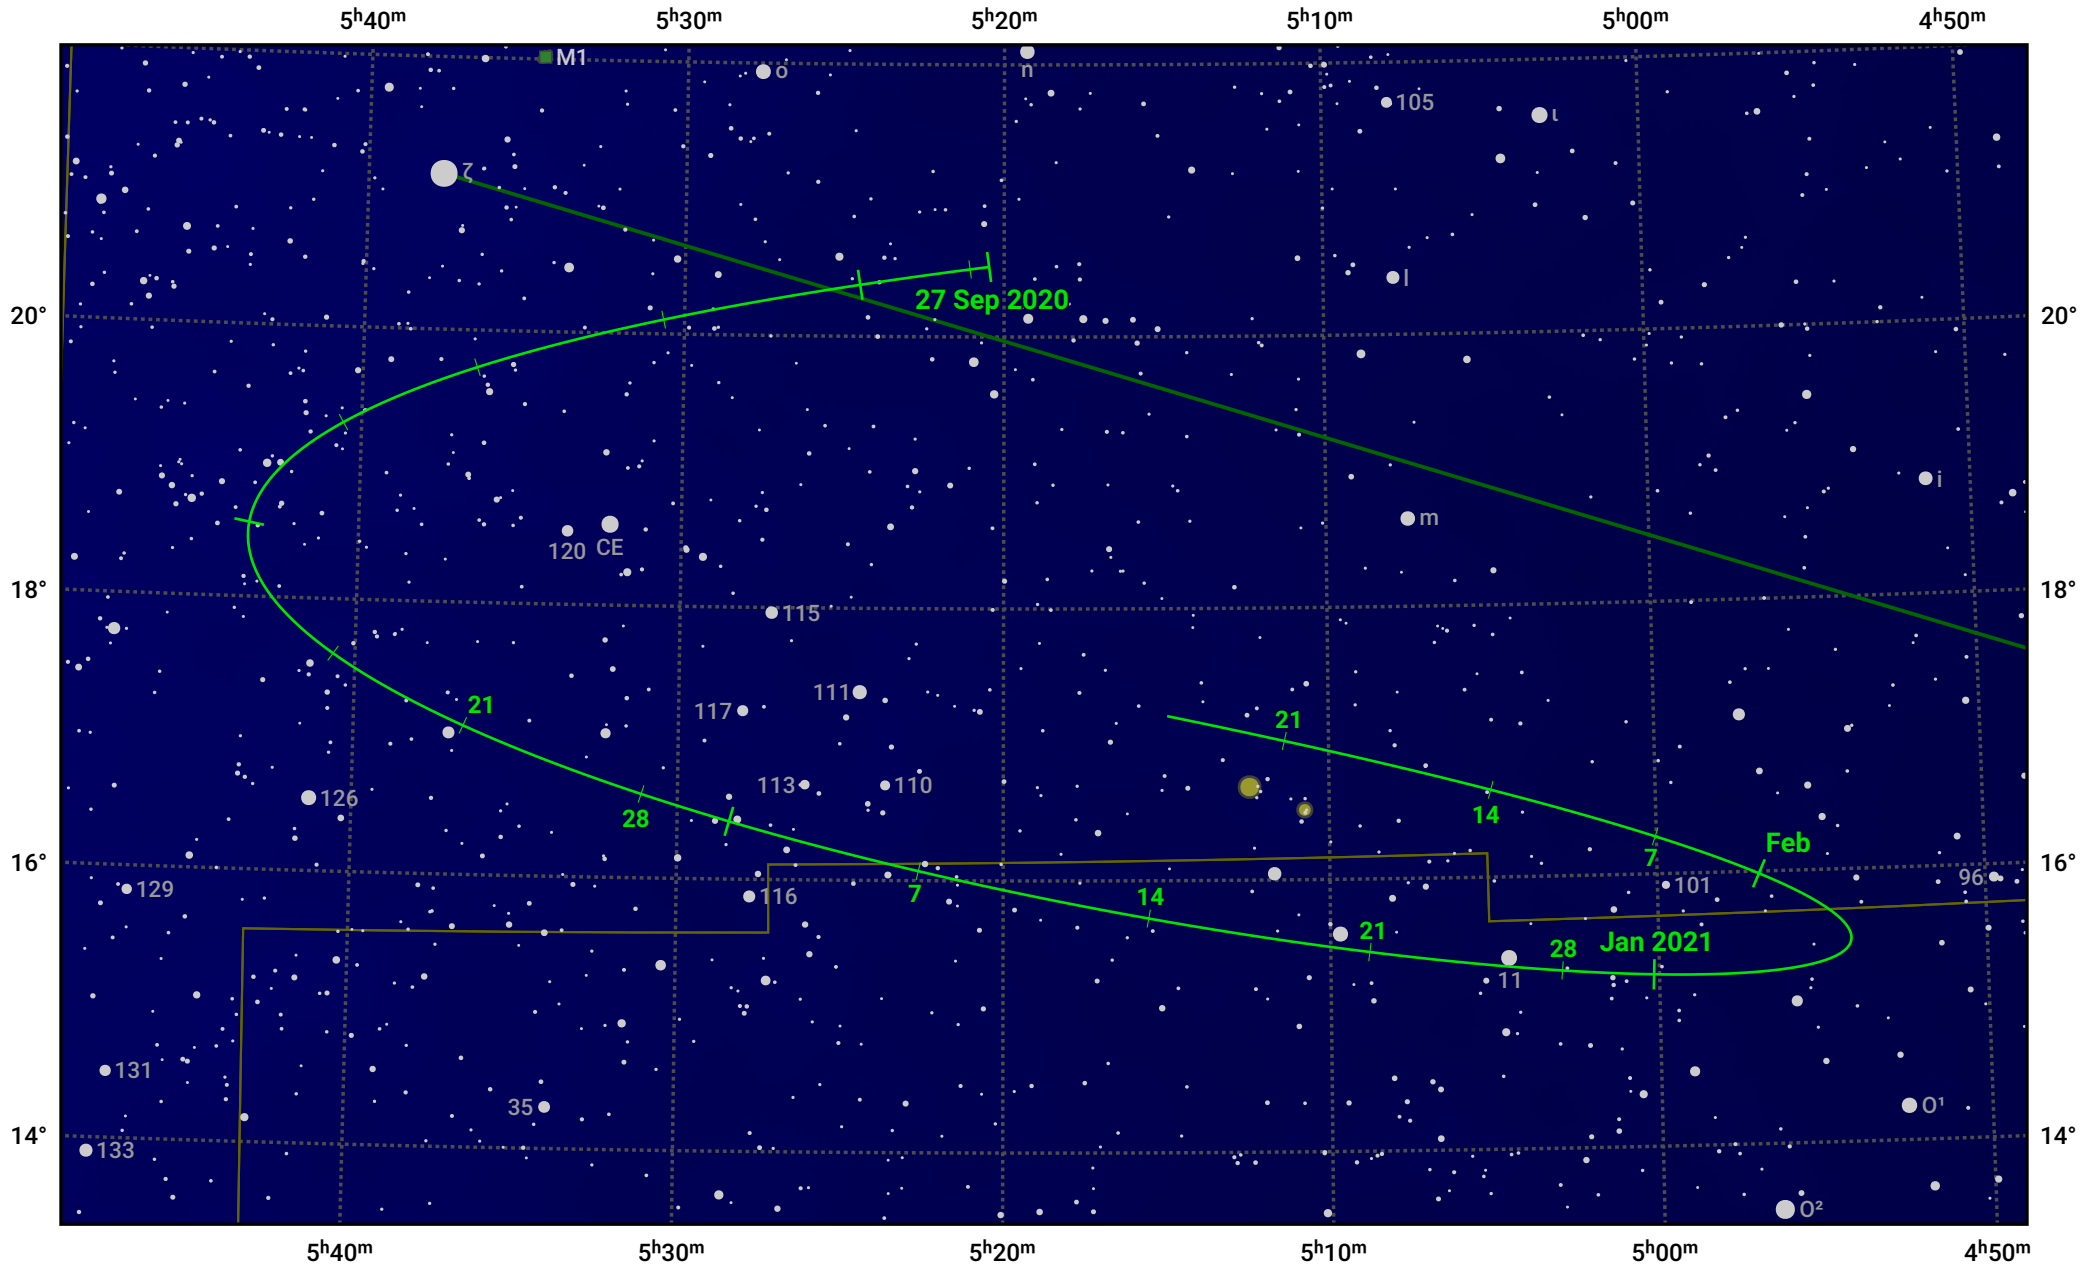

# The path of Asteroid 79 Eurynome around opposition on 11 Dec 2020

© Dominic Ford 2011–2024. Date markers placed at midnight UTC. Downloaded from <https://in-the-sky.org>

Magnitude scale: 10.0 9.0 8.0 7.0 6.0 5.0 4.0 3.0

— Ecliptic Plane

- Galaxy
- Bright nebula
- Open cluster
- ⊕ Globular cluster

Date	Mag	Phase
2020 Oct 1	11.3	94%
2020 Nov 1	10.7	96%
2020 Nov 13	10.4	98%
2020 Dec 1	9.9	100%
2021 Jan 1	10.3	99%
2021 Feb 1	11.2	96%
2021 Feb 8	11.4	95%