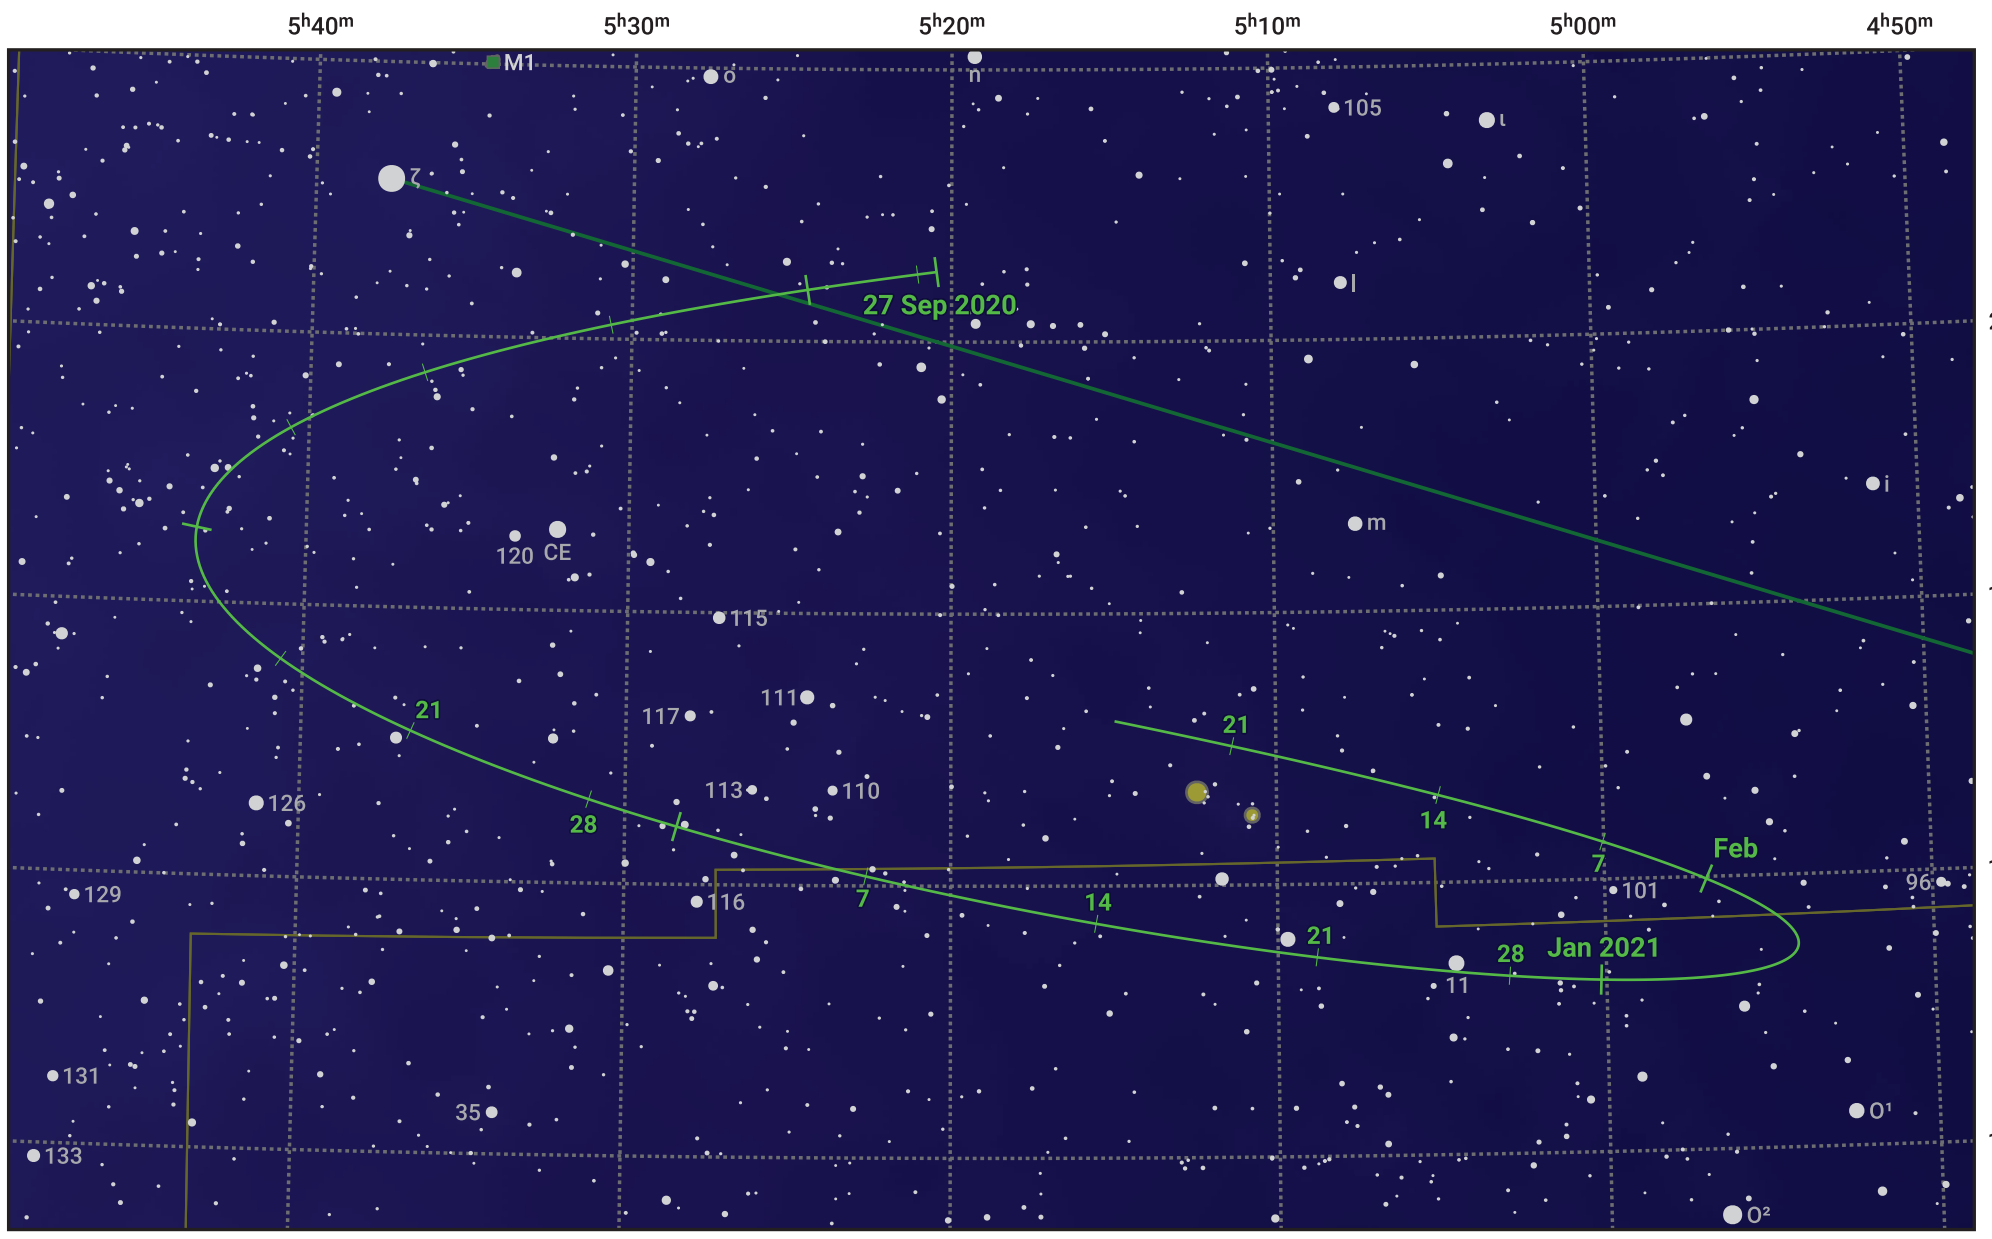

# The path of Asteroid 79 Eurynome around opposition on 11 Dec 2020

© Dominic Ford 2011–2024. Date markers placed at midnight UTC. Downloaded from <https://in-the-sky.org>

Magnitude scale: 10.0 9.0 8.0 7.0 6.0 5.0 4.0 3.0

Ecliptic Plane

Galaxy Bright nebula Open cluster Globular cluster

Date	Mag	Phase
2020 Oct 1	11.3	94%
2020 Nov 1	10.7	96%
2020 Nov 13	10.4	98%
2020 Dec 1	9.9	100%
2021 Jan 1	10.3	99%
2021 Feb 1	11.2	96%
2021 Feb 8	11.4	95%