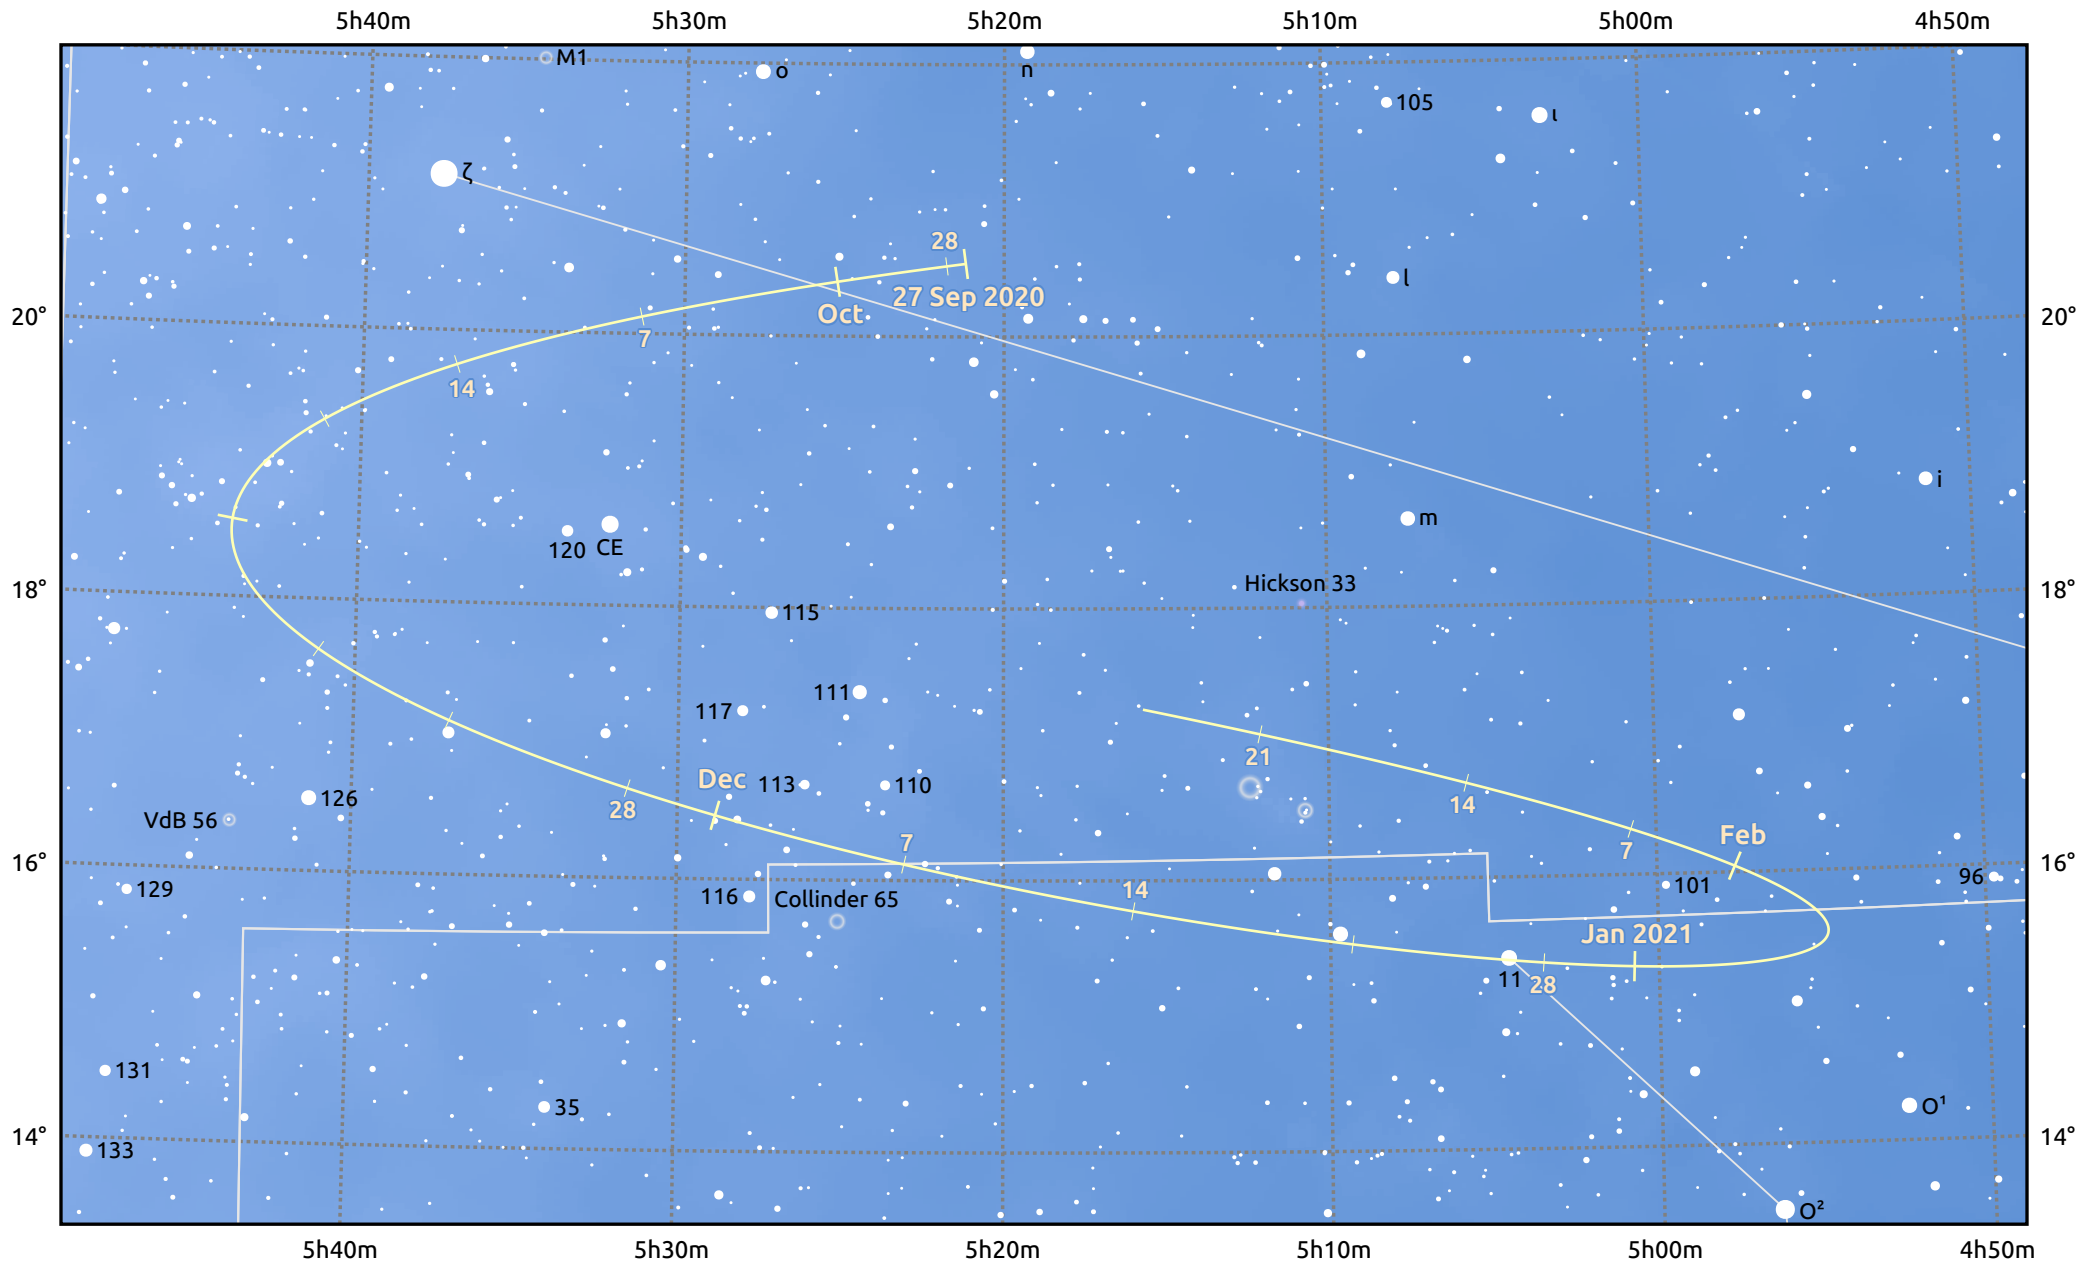

The path of Asteroid 79 Eurynome around opposition on 11 Dec 2020

© Dominic Ford 2011–2025. Date markers placed at midnight UTC. Downloaded from <https://in-the-sky.org>

Magnitude scale: 10.0 9.0 8.0 7.0 6.0 5.0 4.0 3.0

— Ecliptic Plane

Galaxy Bright nebula Open cluster Globular cluster Planetary nebula

Date	Mag	Phase
2020 Oct 1	11.3	94%
2020 Nov 1	10.7	97%
2020 Nov 13	10.4	98%
2020 Dec 1	9.9	100%
2021 Jan 1	10.3	99%
2021 Feb 1	11.2	96%
2021 Feb 8	11.4	95%