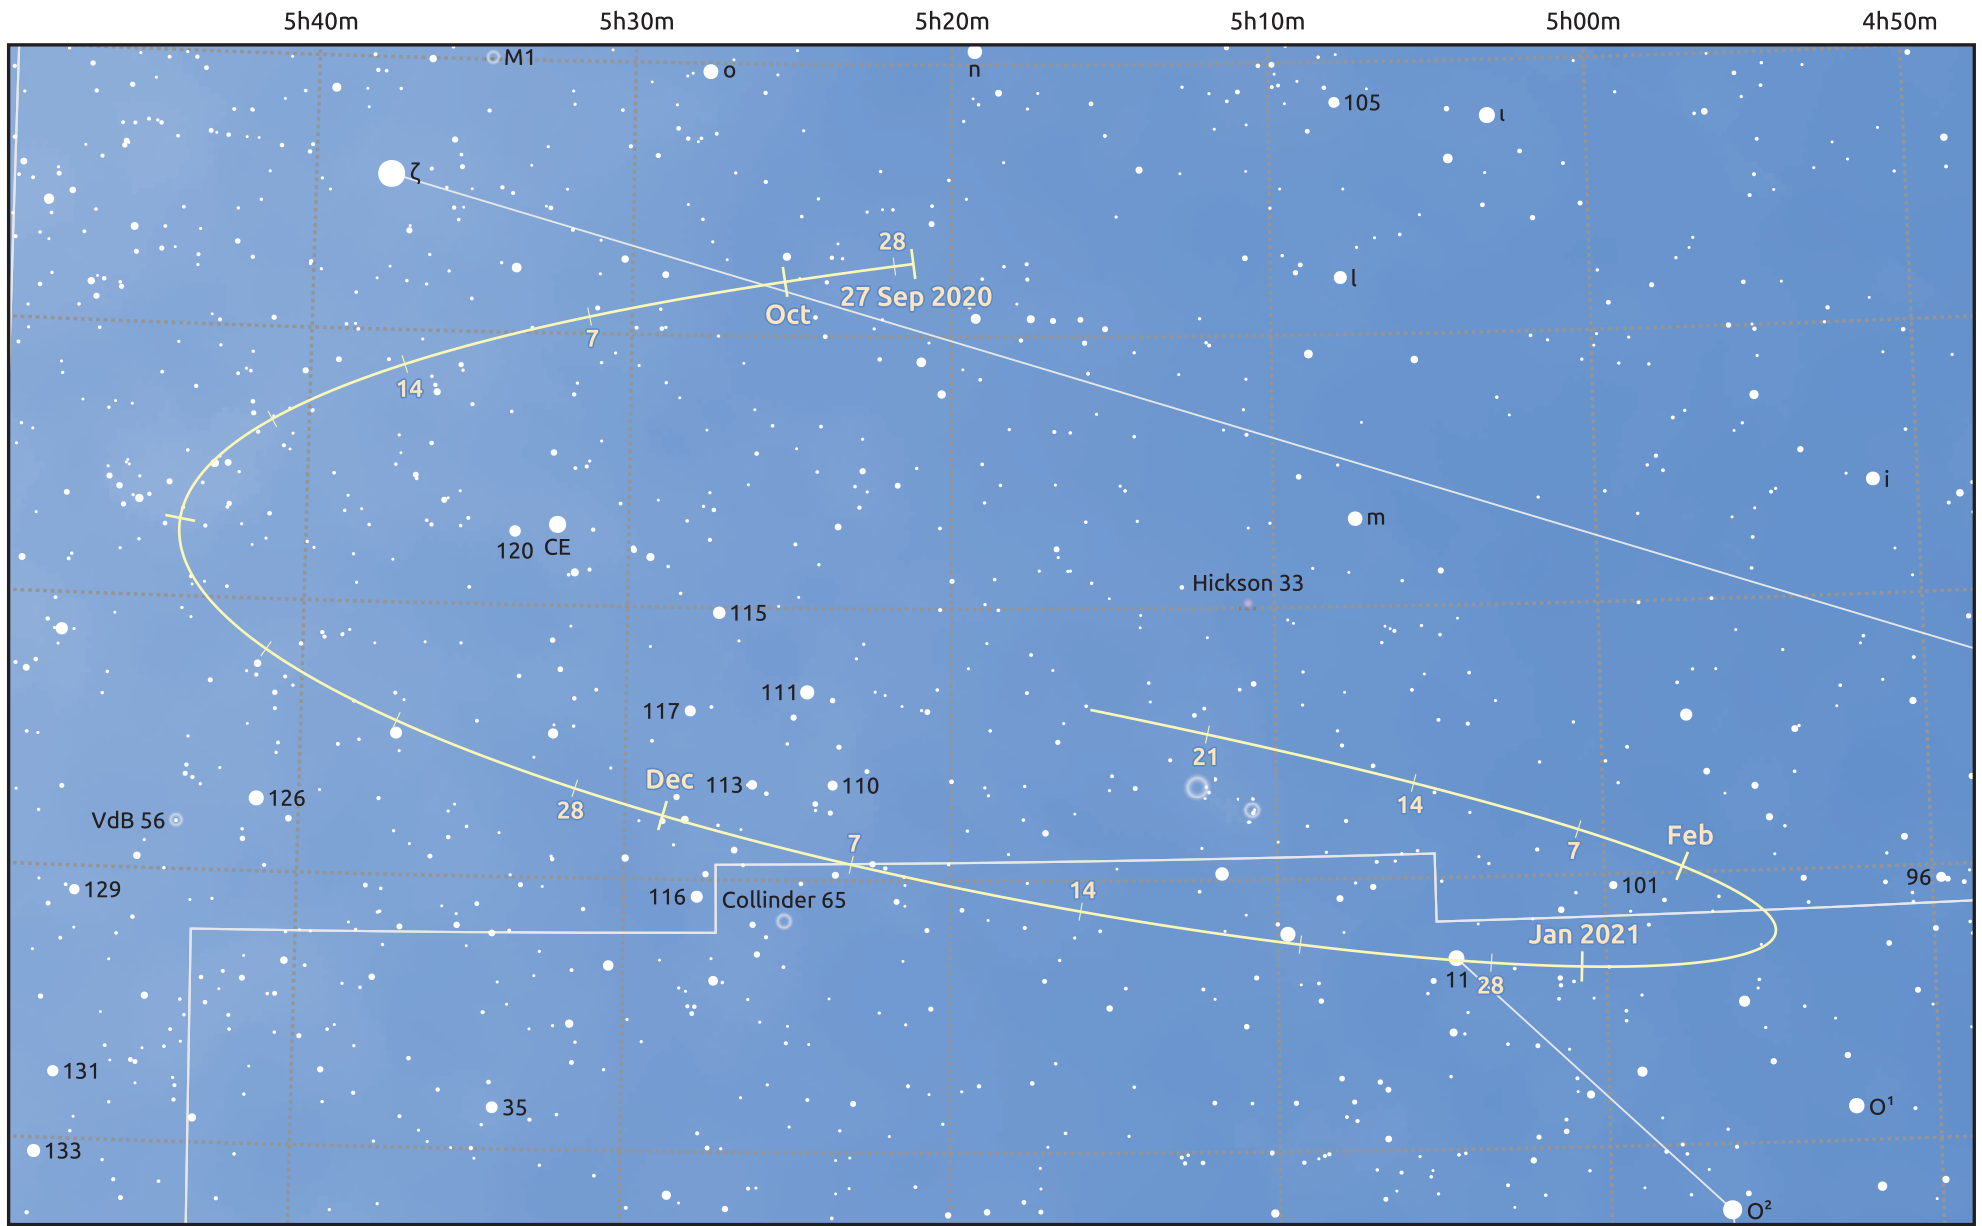

The path of Asteroid 79 Eurynome around opposition on 11 Dec 2020

© Dominic Ford 2011–2025. Date markers placed at midnight UTC. Downloaded from <https://in-the-sky.org>

Magnitude scale: 10.0 9.0 8.0 7.0 6.0 5.0 4.0 3.0

— Ecliptic Plane

Galaxy Bright nebula Open cluster Globular cluster Planetary nebula

Date	Mag	Phase
2020 Oct 1	11.3	94%
2020 Nov 1	10.7	97%
2020 Nov 13	10.4	98%
2020 Dec 1	9.9	100%
2021 Jan 1	10.3	99%
2021 Feb 1	11.2	96%
2021 Feb 8	11.4	95%