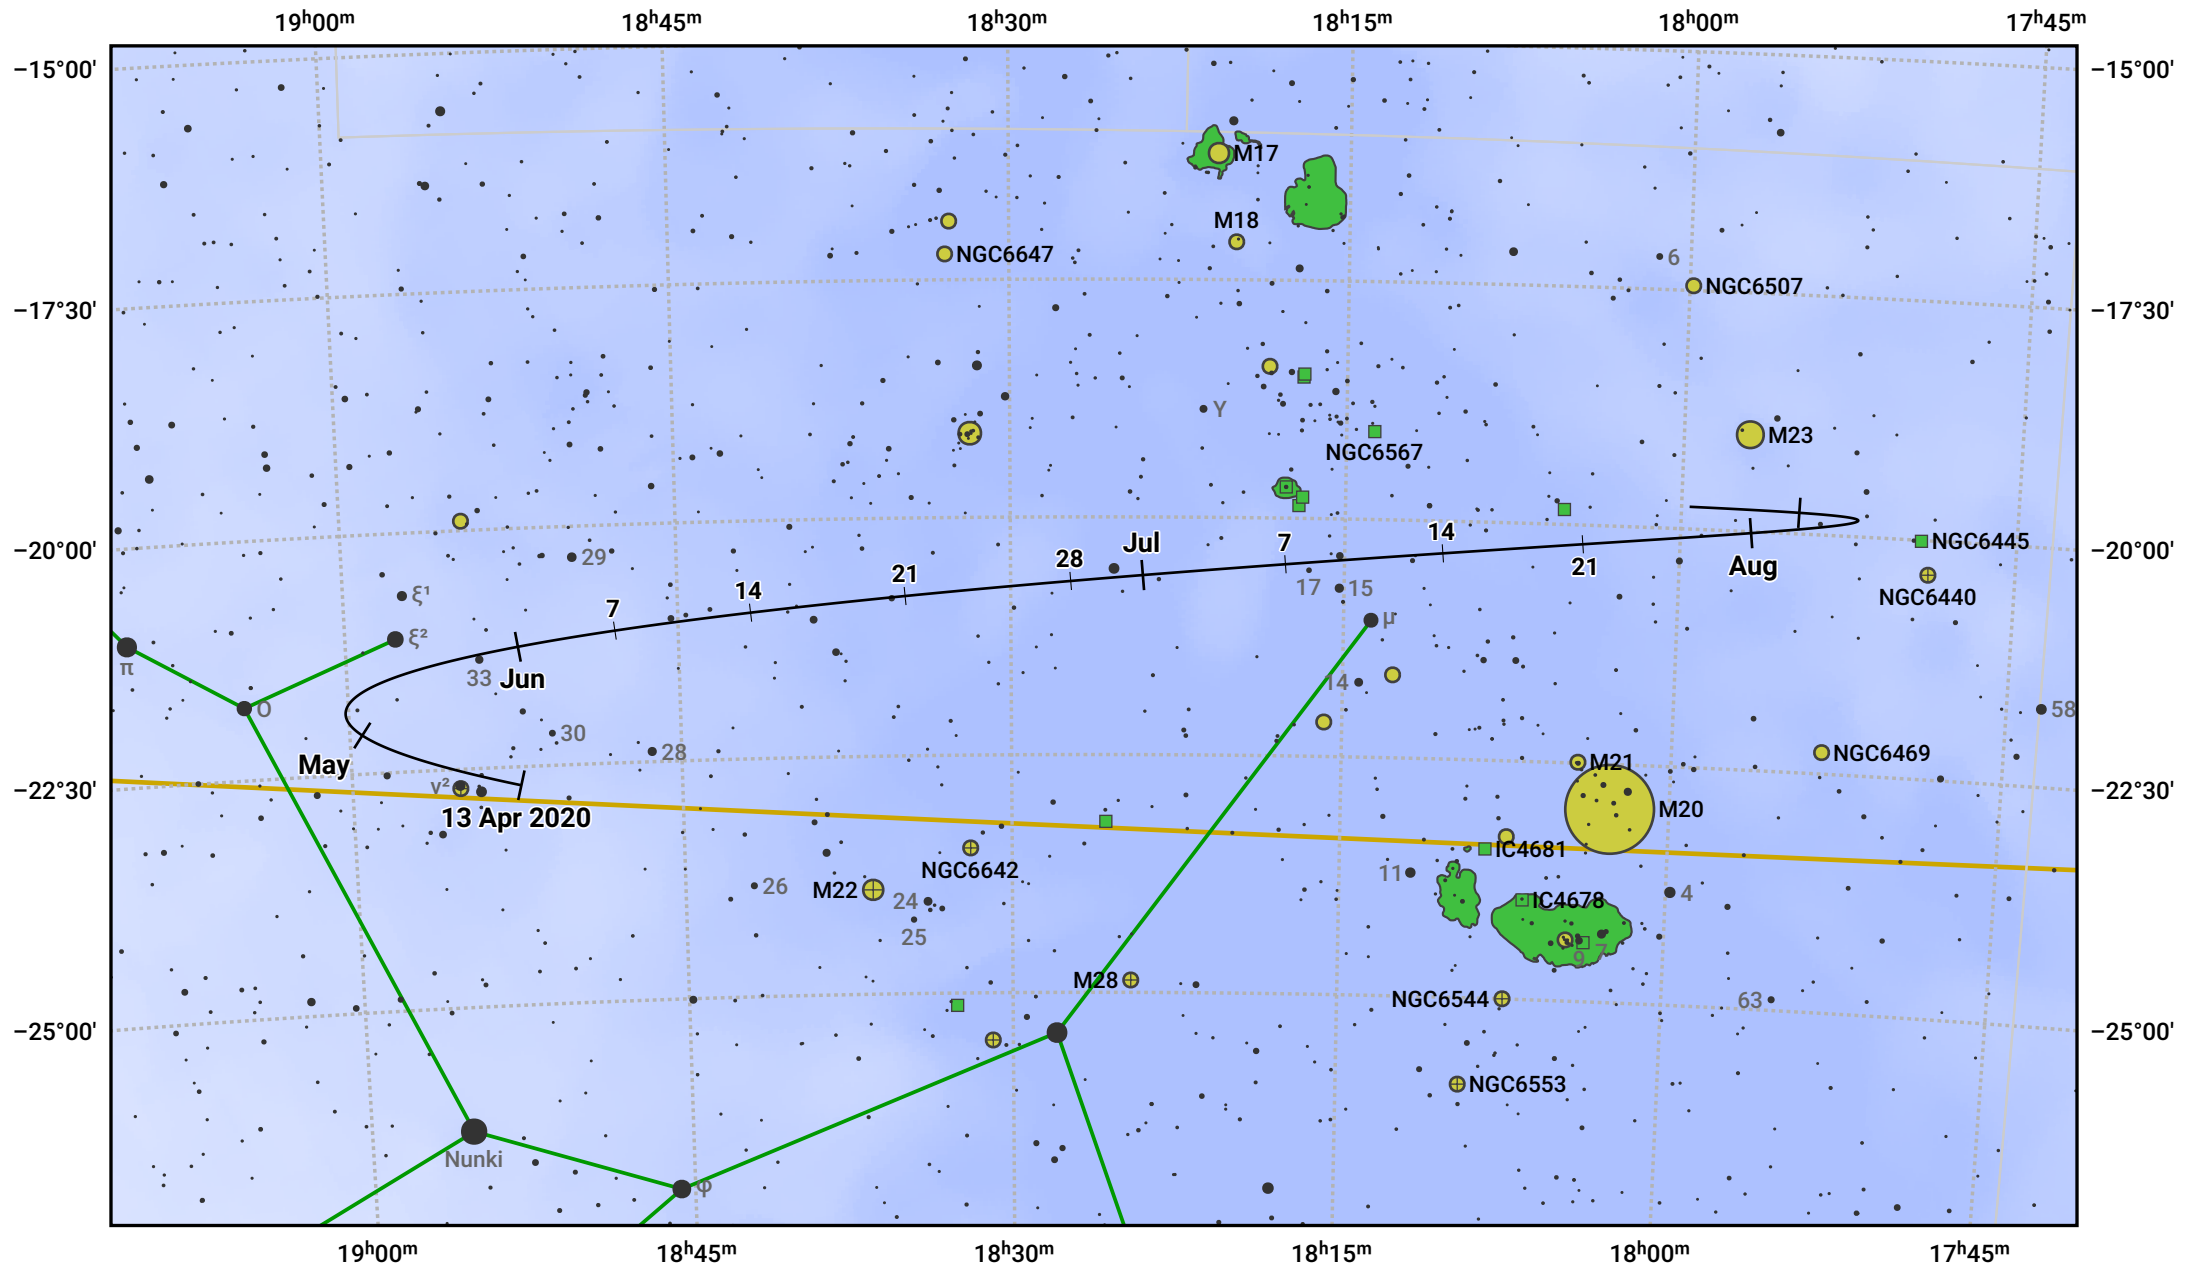

# The path of Asteroid 7 Iris around opposition on 27 Jun 2020

© Dominic Ford 2011–2024. Date markers placed at midnight UTC. Downloaded from <https://in-the-sky.org>

Magnitude scale: 9.0 8.0 7.0 6.0 5.0 4.0 3.0 2.0

— Ecliptic Plane

Galaxy    Bright nebula    Open cluster    Globular cluster

Date	Mag	Phase
2020 May 1	10.5	97%
2020 May 31	9.8	99%
2020 Jun 1	9.7	99%
2020 Jul 1	9.0	100%
2020 Aug 1	9.7	98%
2020 Sep 1	10.2	96%