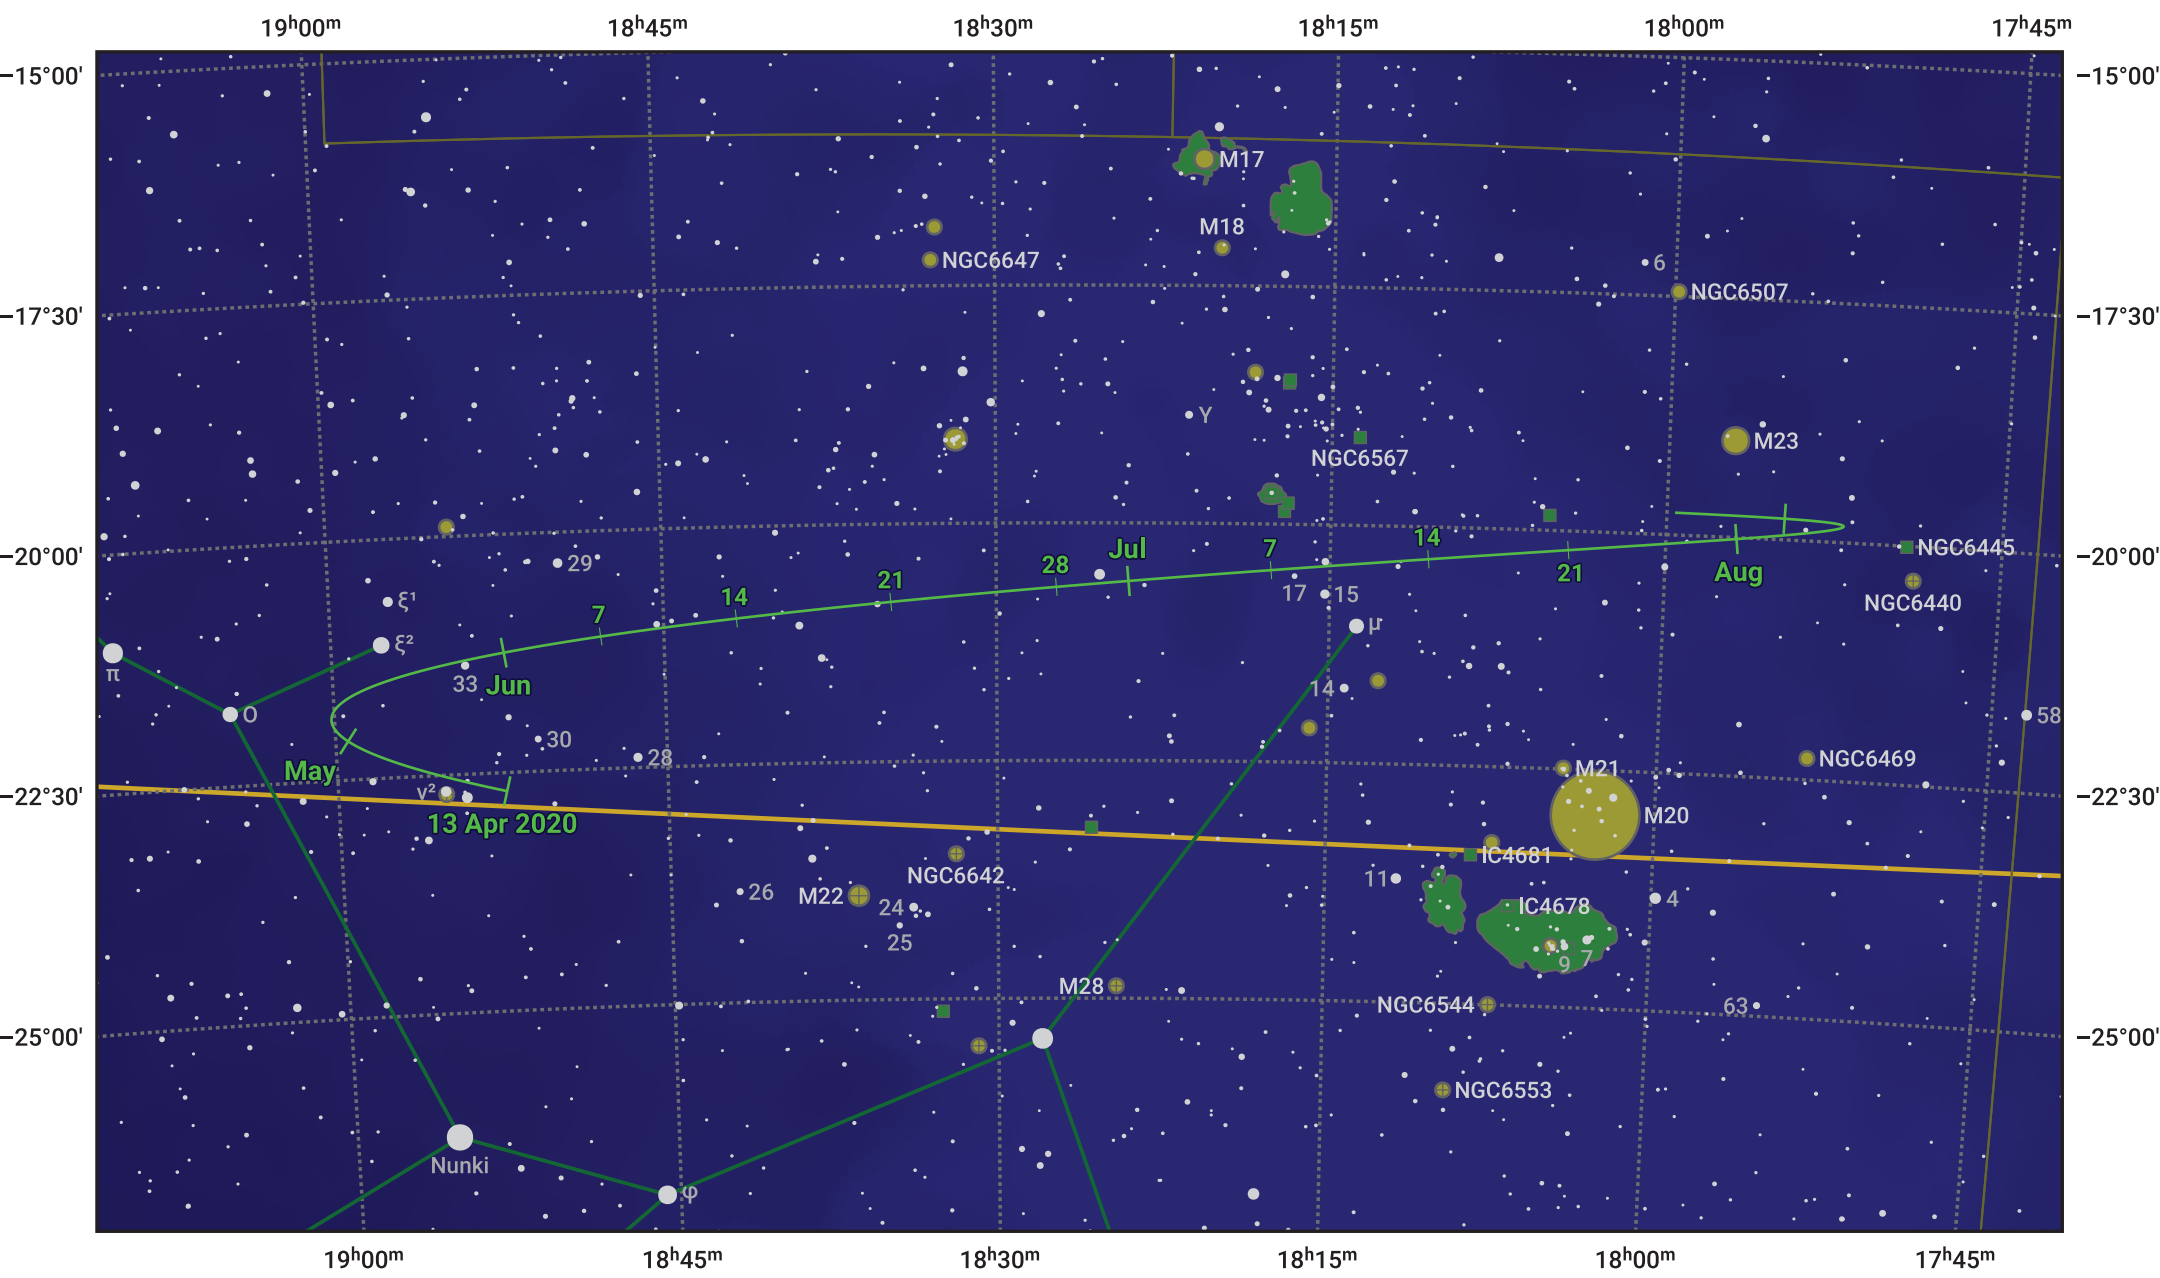

# The path of Asteroid 7 Iris around opposition on 27 Jun 2020

© Dominic Ford 2011–2024. Date markers placed at midnight UTC. Downloaded from <https://in-the-sky.org>

Magnitude scale: 9.0 8.0 7.0 6.0 5.0 4.0 3.0 2.0

— Ecliptic Plane

Galaxy    Bright nebula    Open cluster    Globular cluster

Date	Mag	Phase
2020 May 1	10.5	97%
2020 May 31	9.8	99%
2020 Jun 1	9.7	99%
2020 Jul 1	9.0	100%
2020 Aug 1	9.7	98%
2020 Sep 1	10.2	96%