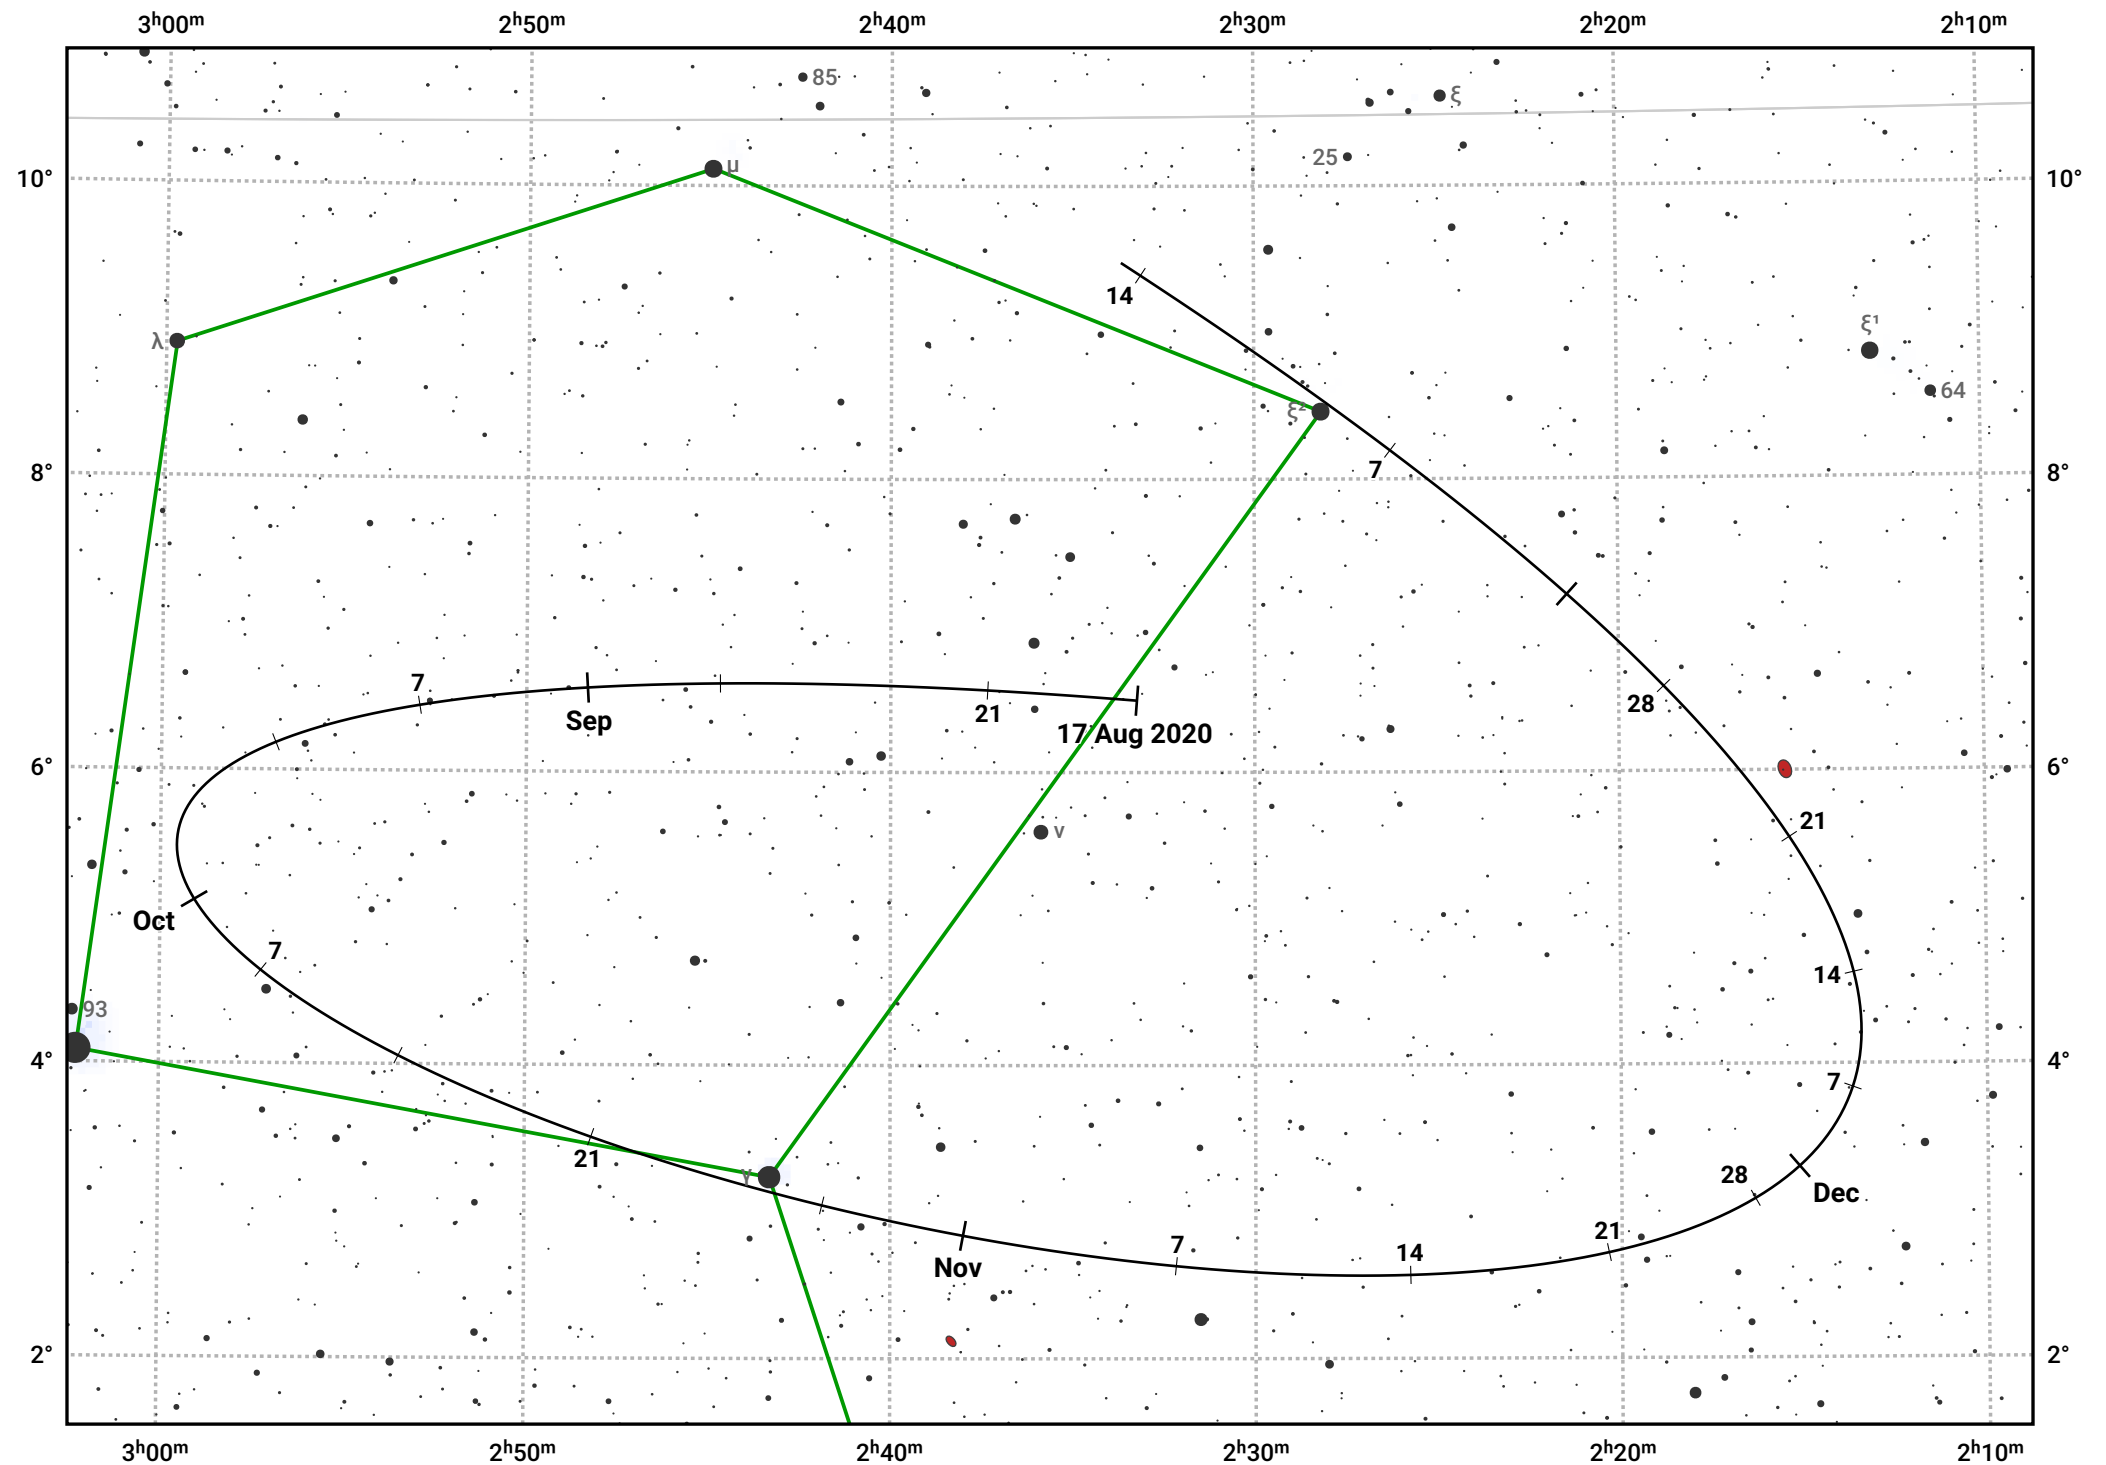

The path of Asteroid 8 Flora around opposition on 31 Oct 2020

© Dominic Ford 2011–2024. Date markers placed at midnight UTC. Downloaded from <https://in-the-sky.org>

Magnitude scale: 11.0 10.0 9.0 8.0 7.0 6.0 5.0 4.0 3.0 2.0

— Ecliptic Plane

- Galaxy
- Bright nebula
- Open cluster
- ⊕ Globular cluster

Date	Mag	Phase
2020 Sep 1	9.6	94%
2020 Sep 28	8.9	97%
2020 Oct 1	8.8	97%
2020 Nov 1	8.2	100%
2020 Dec 1	8.9	97%
2021 Jan 1	9.7	94%
2021 Jan 11	9.9	93%