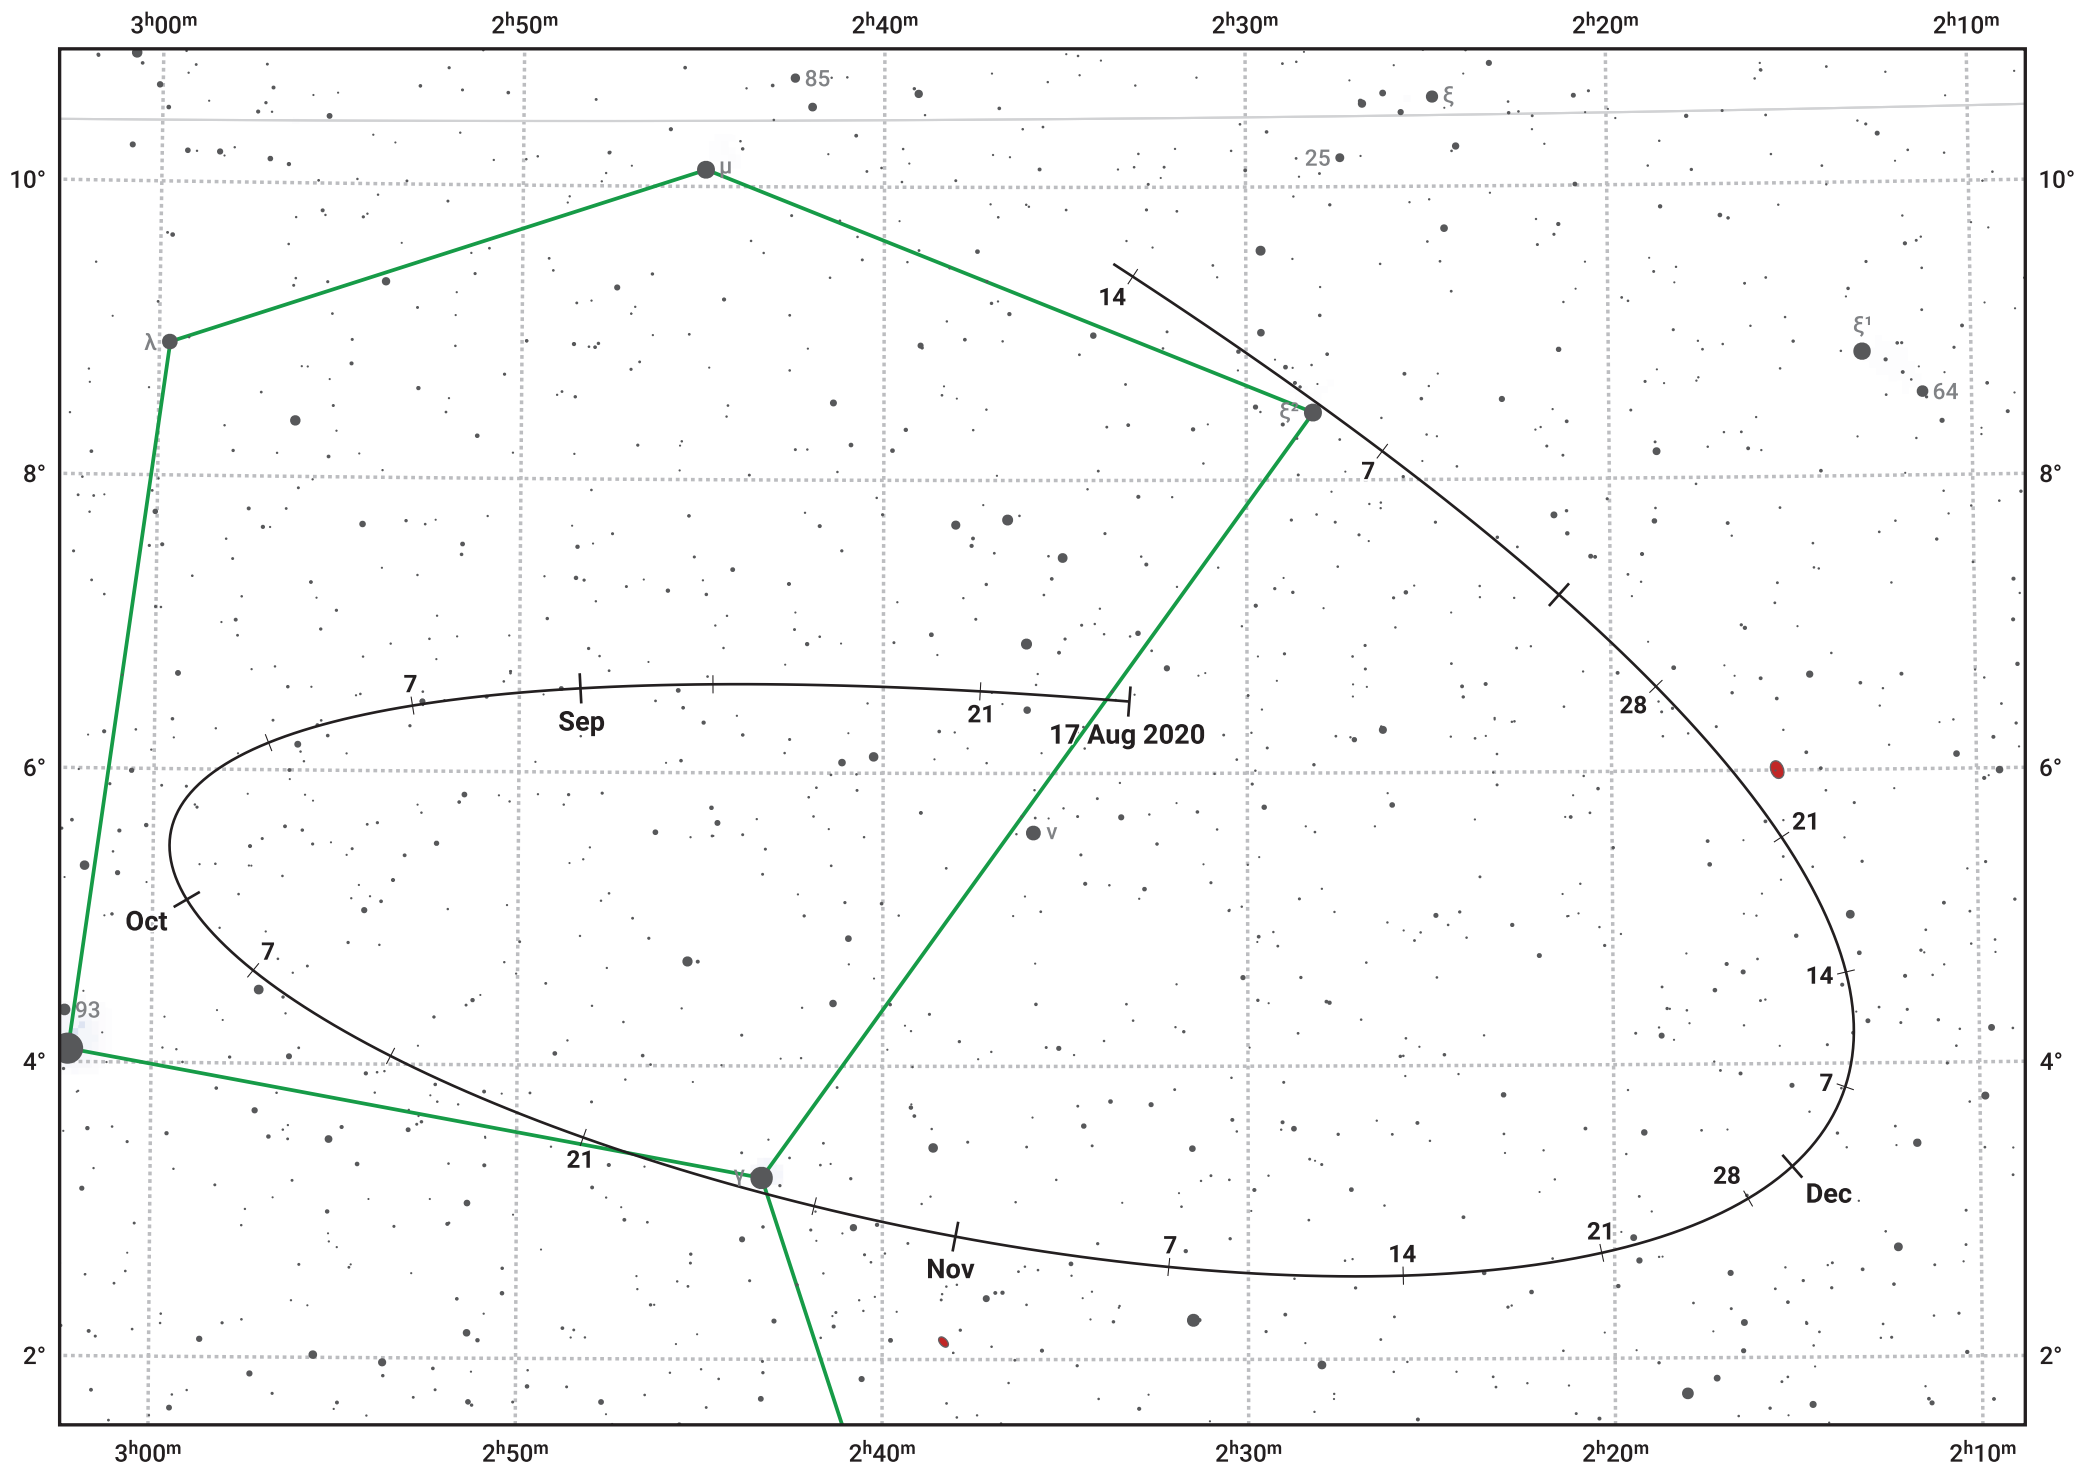

# The path of Asteroid 8 Flora around opposition on 31 Oct 2020

© Dominic Ford 2011–2024. Date markers placed at midnight UTC. Downloaded from <https://in-the-sky.org>

Magnitude scale: 11.0 10.0 9.0 8.0 7.0 6.0 5.0 4.0 3.0 2.0

— Ecliptic Plane

- Galaxy
- Bright nebula
- Open cluster
- ⊕ Globular cluster

Date	Mag	Phase
2020 Sep 1	9.6	94%
2020 Sep 28	8.9	97%
2020 Oct 1	8.8	97%
2020 Nov 1	8.2	100%
2020 Dec 1	8.9	97%
2021 Jan 1	9.7	94%
2021 Jan 11	9.9	93%