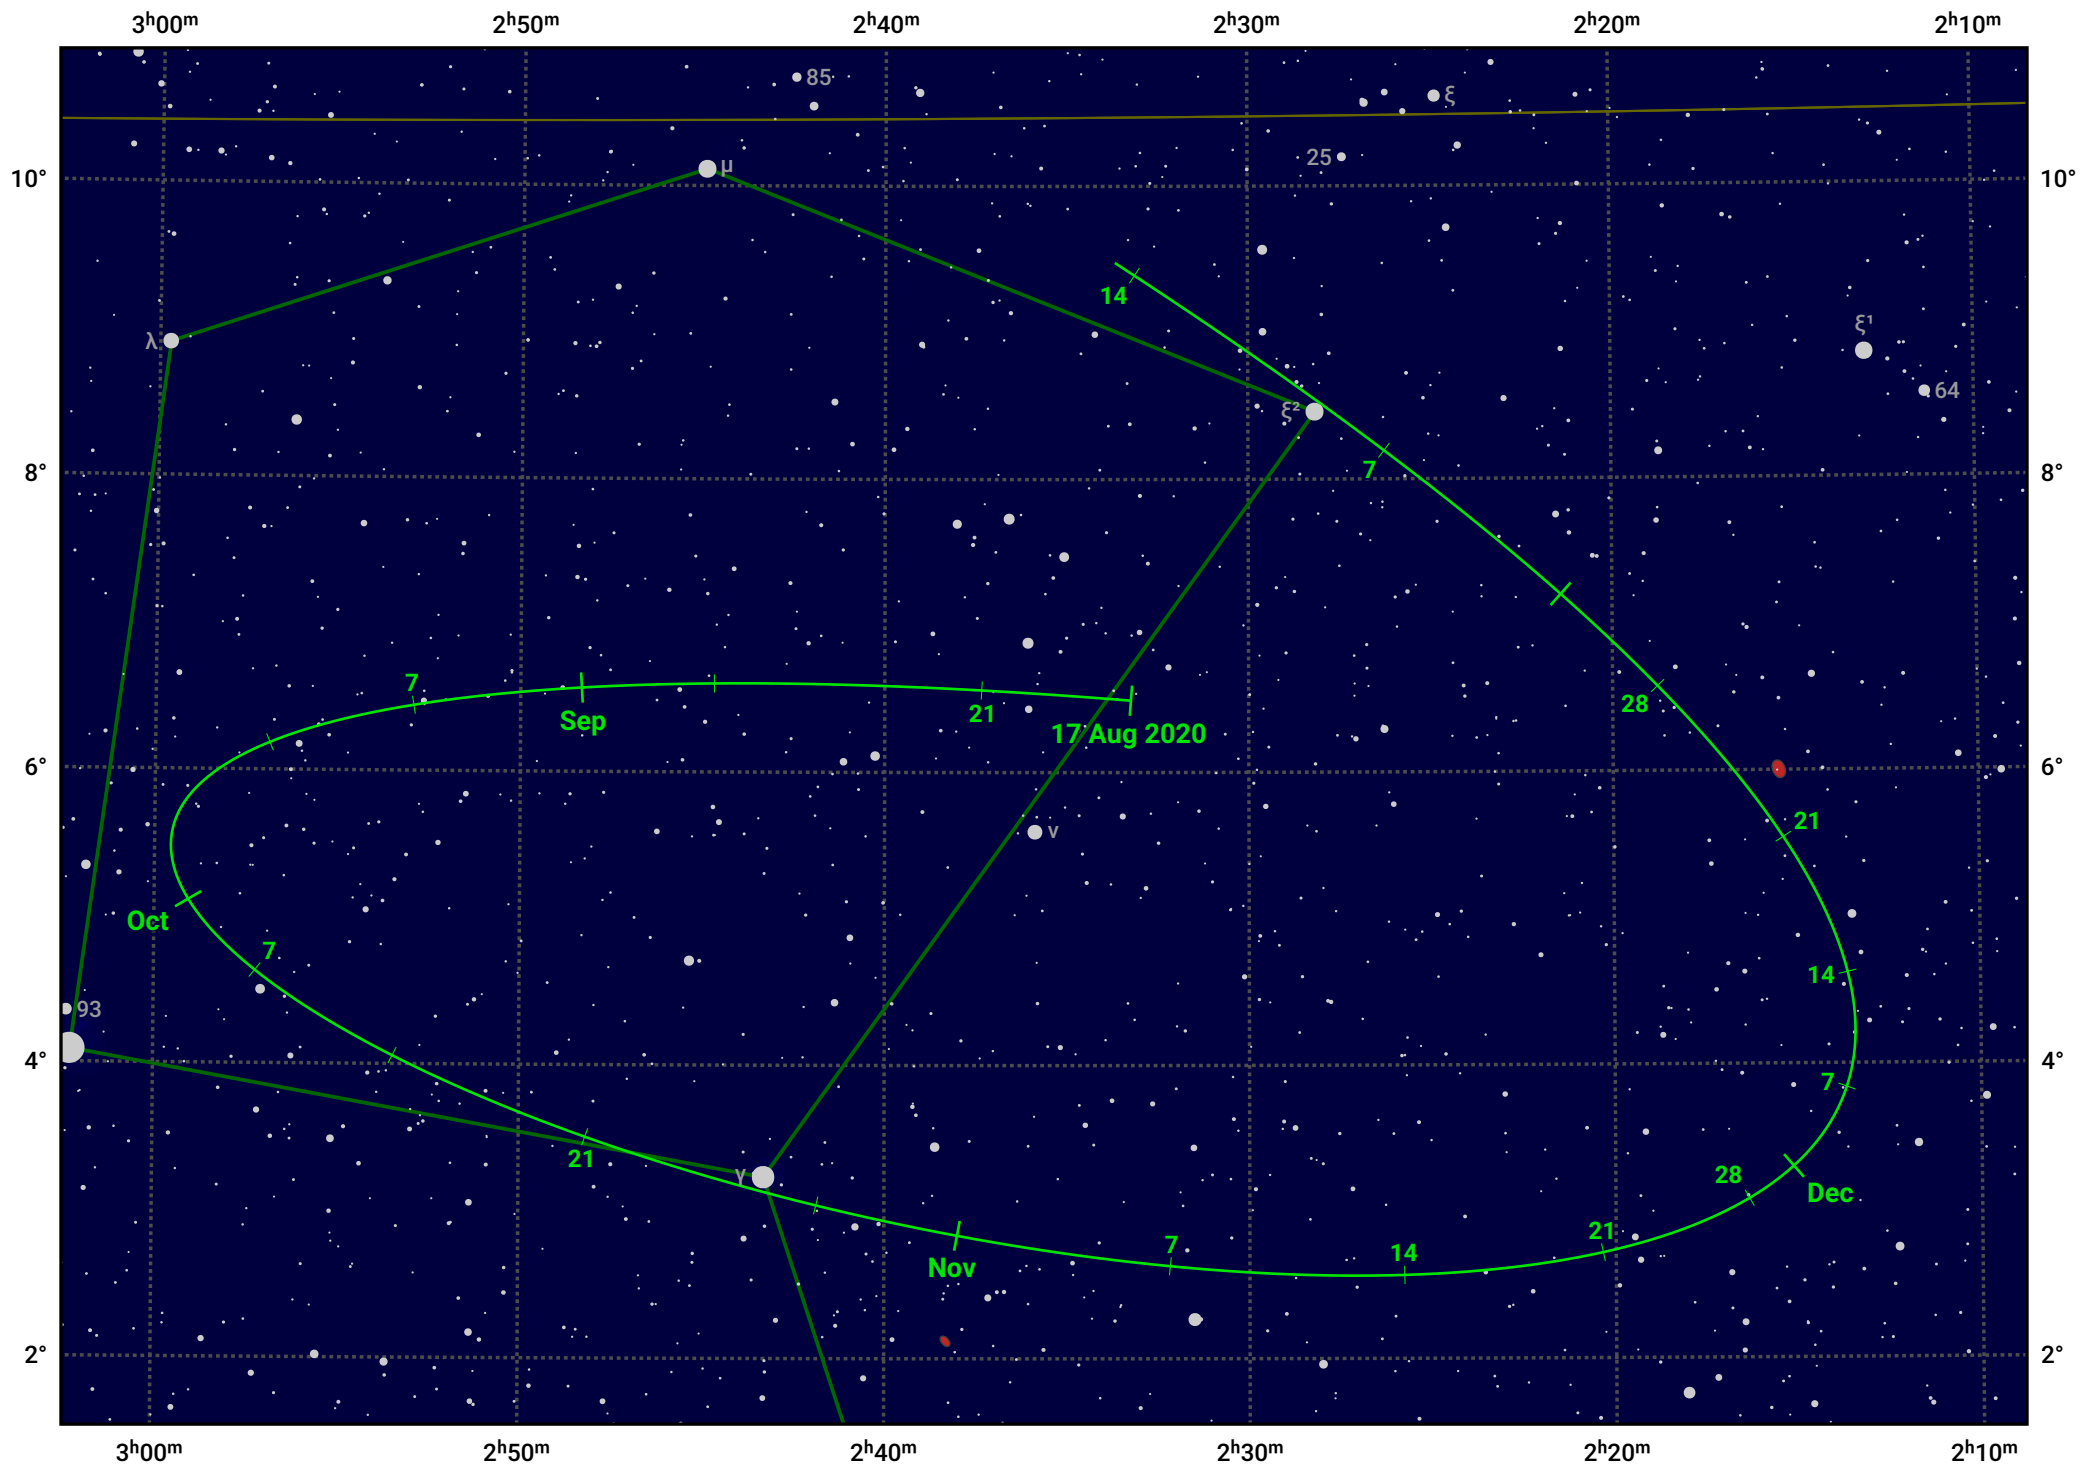

The path of Asteroid 8 Flora around opposition on 31 Oct 2020

© Dominic Ford 2011–2024. Date markers placed at midnight UTC. Downloaded from <https://in-the-sky.org>

Magnitude scale: 11.0 10.0 9.0 8.0 7.0 6.0 5.0 4.0 3.0 2.0

— Ecliptic Plane

- Galaxy
- Bright nebula
- Open cluster
- Globular cluster

| Date | Mag | Phase |
|-------------|-----|-------|
| 2020 Sep 1 | 9.6 | 94% |
| 2020 Sep 28 | 8.9 | 97% |
| 2020 Oct 1 | 8.8 | 97% |
| 2020 Nov 1 | 8.2 | 100% |
| 2020 Dec 1 | 8.9 | 97% |
| 2021 Jan 1 | 9.7 | 94% |
| 2021 Jan 11 | 9.9 | 93% |