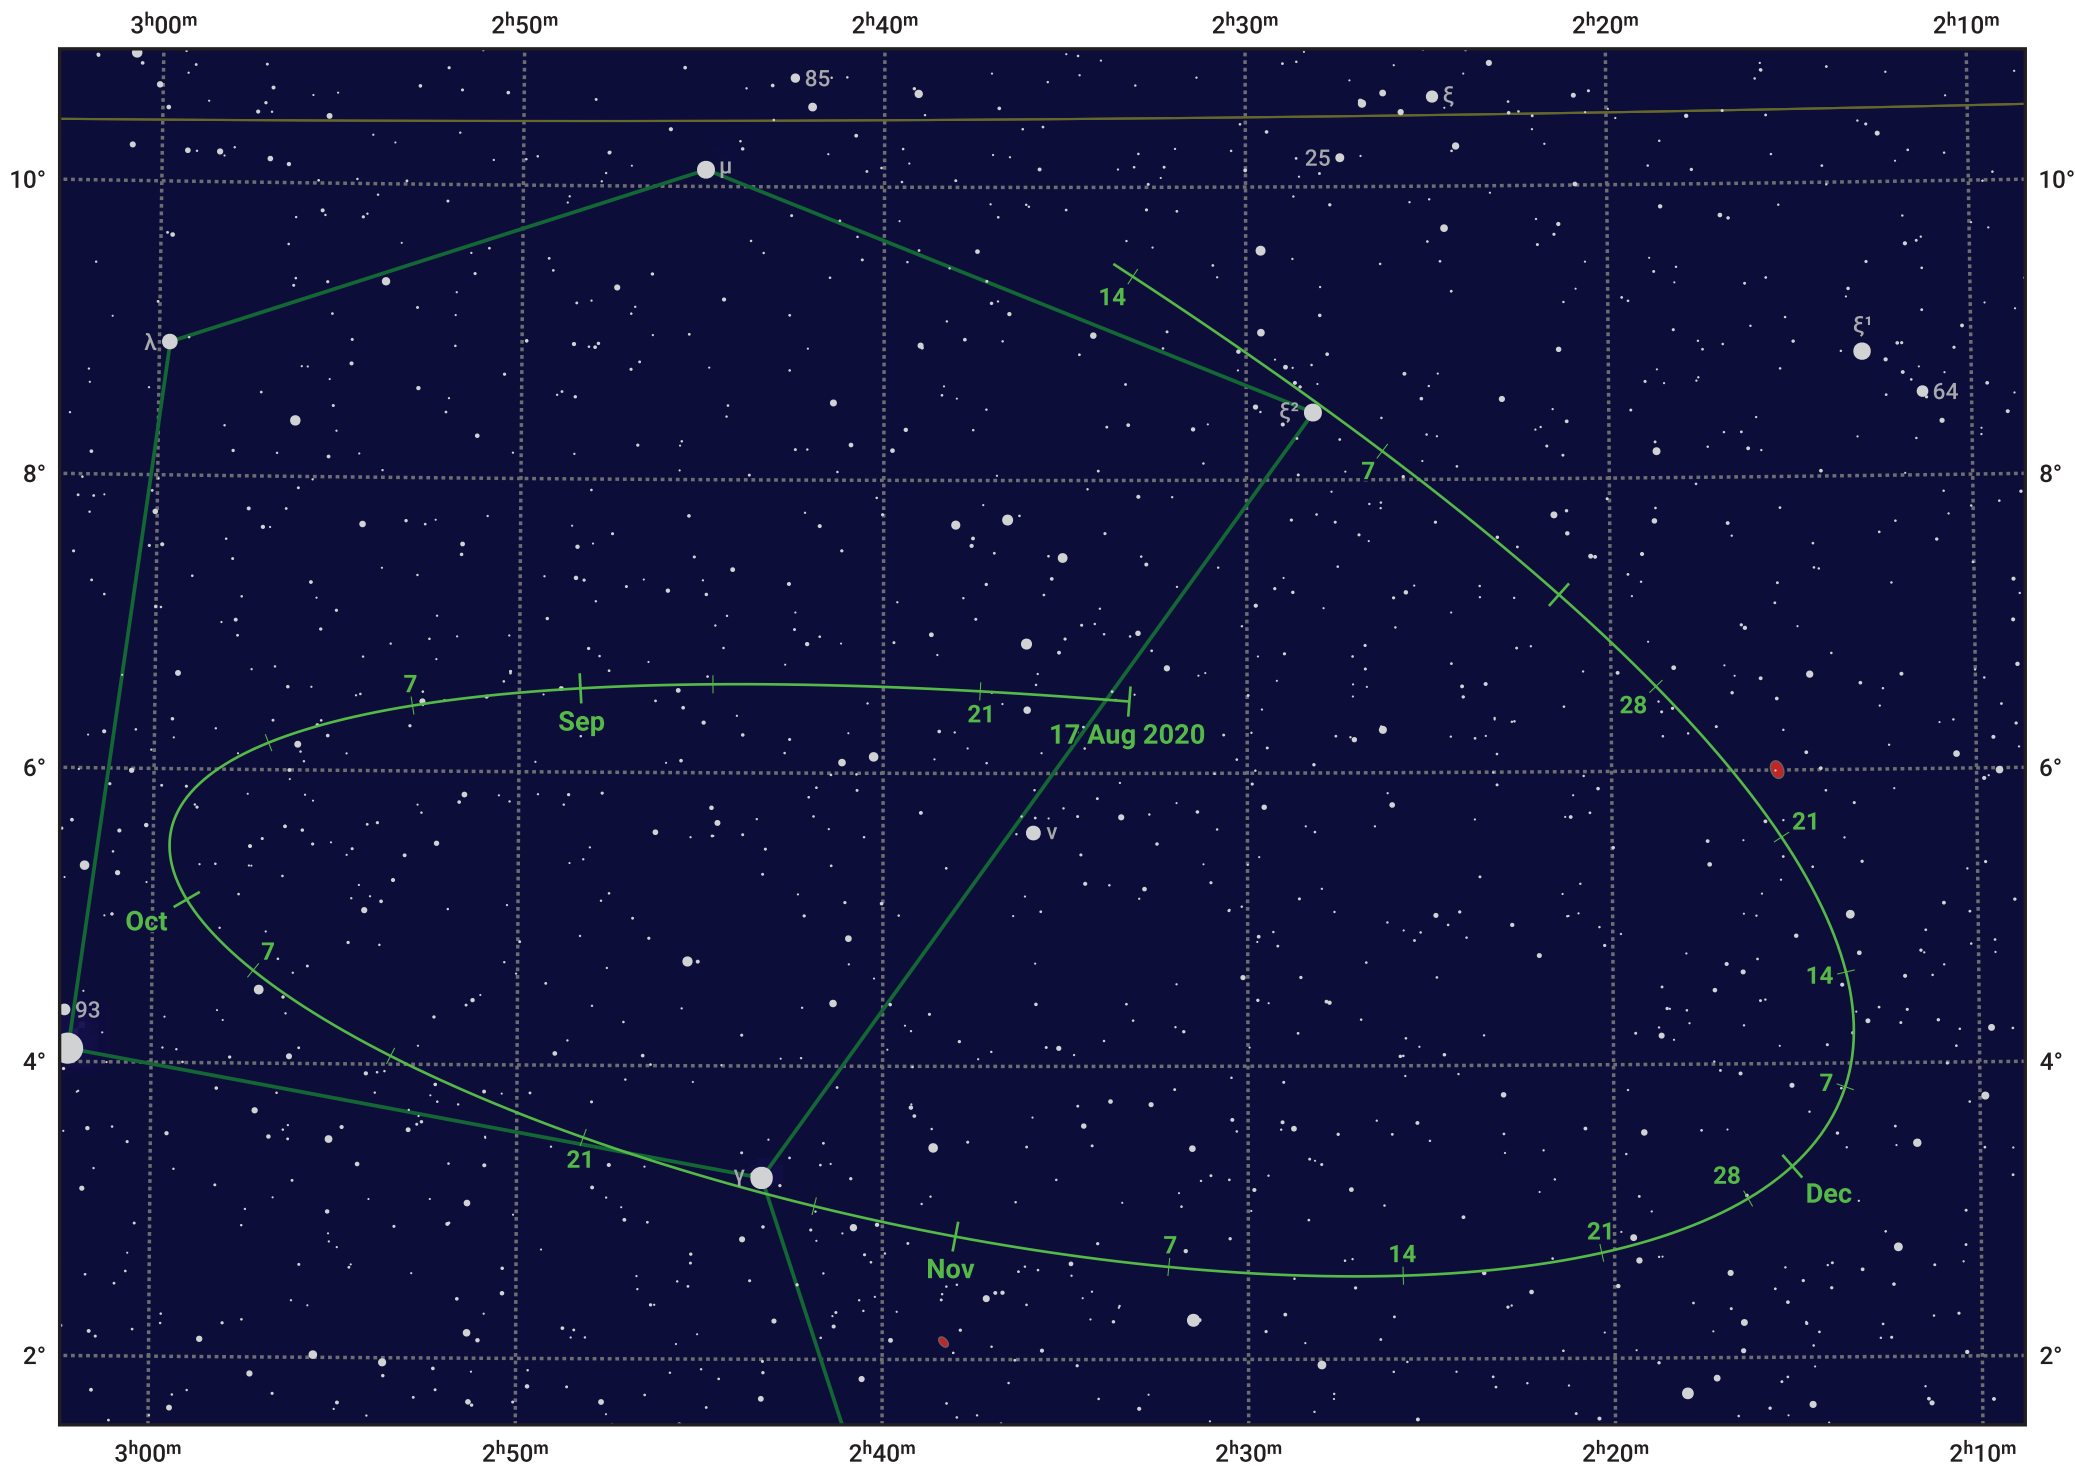

The path of Asteroid 8 Flora around opposition on 31 Oct 2020

© Dominic Ford 2011–2024. Date markers placed at midnight UTC. Downloaded from <https://in-the-sky.org>

Magnitude scale: 11.0 10.0 9.0 8.0 7.0 6.0 5.0 4.0 3.0 2.0

— Ecliptic Plane

- Galaxy
- Bright nebula
- Open cluster
- ⊕ Globular cluster

Date	Mag	Phase
2020 Sep 1	9.6	94%
2020 Sep 28	8.9	97%
2020 Oct 1	8.8	97%
2020 Nov 1	8.2	100%
2020 Dec 1	8.9	97%
2021 Jan 1	9.7	94%
2021 Jan 11	9.9	93%