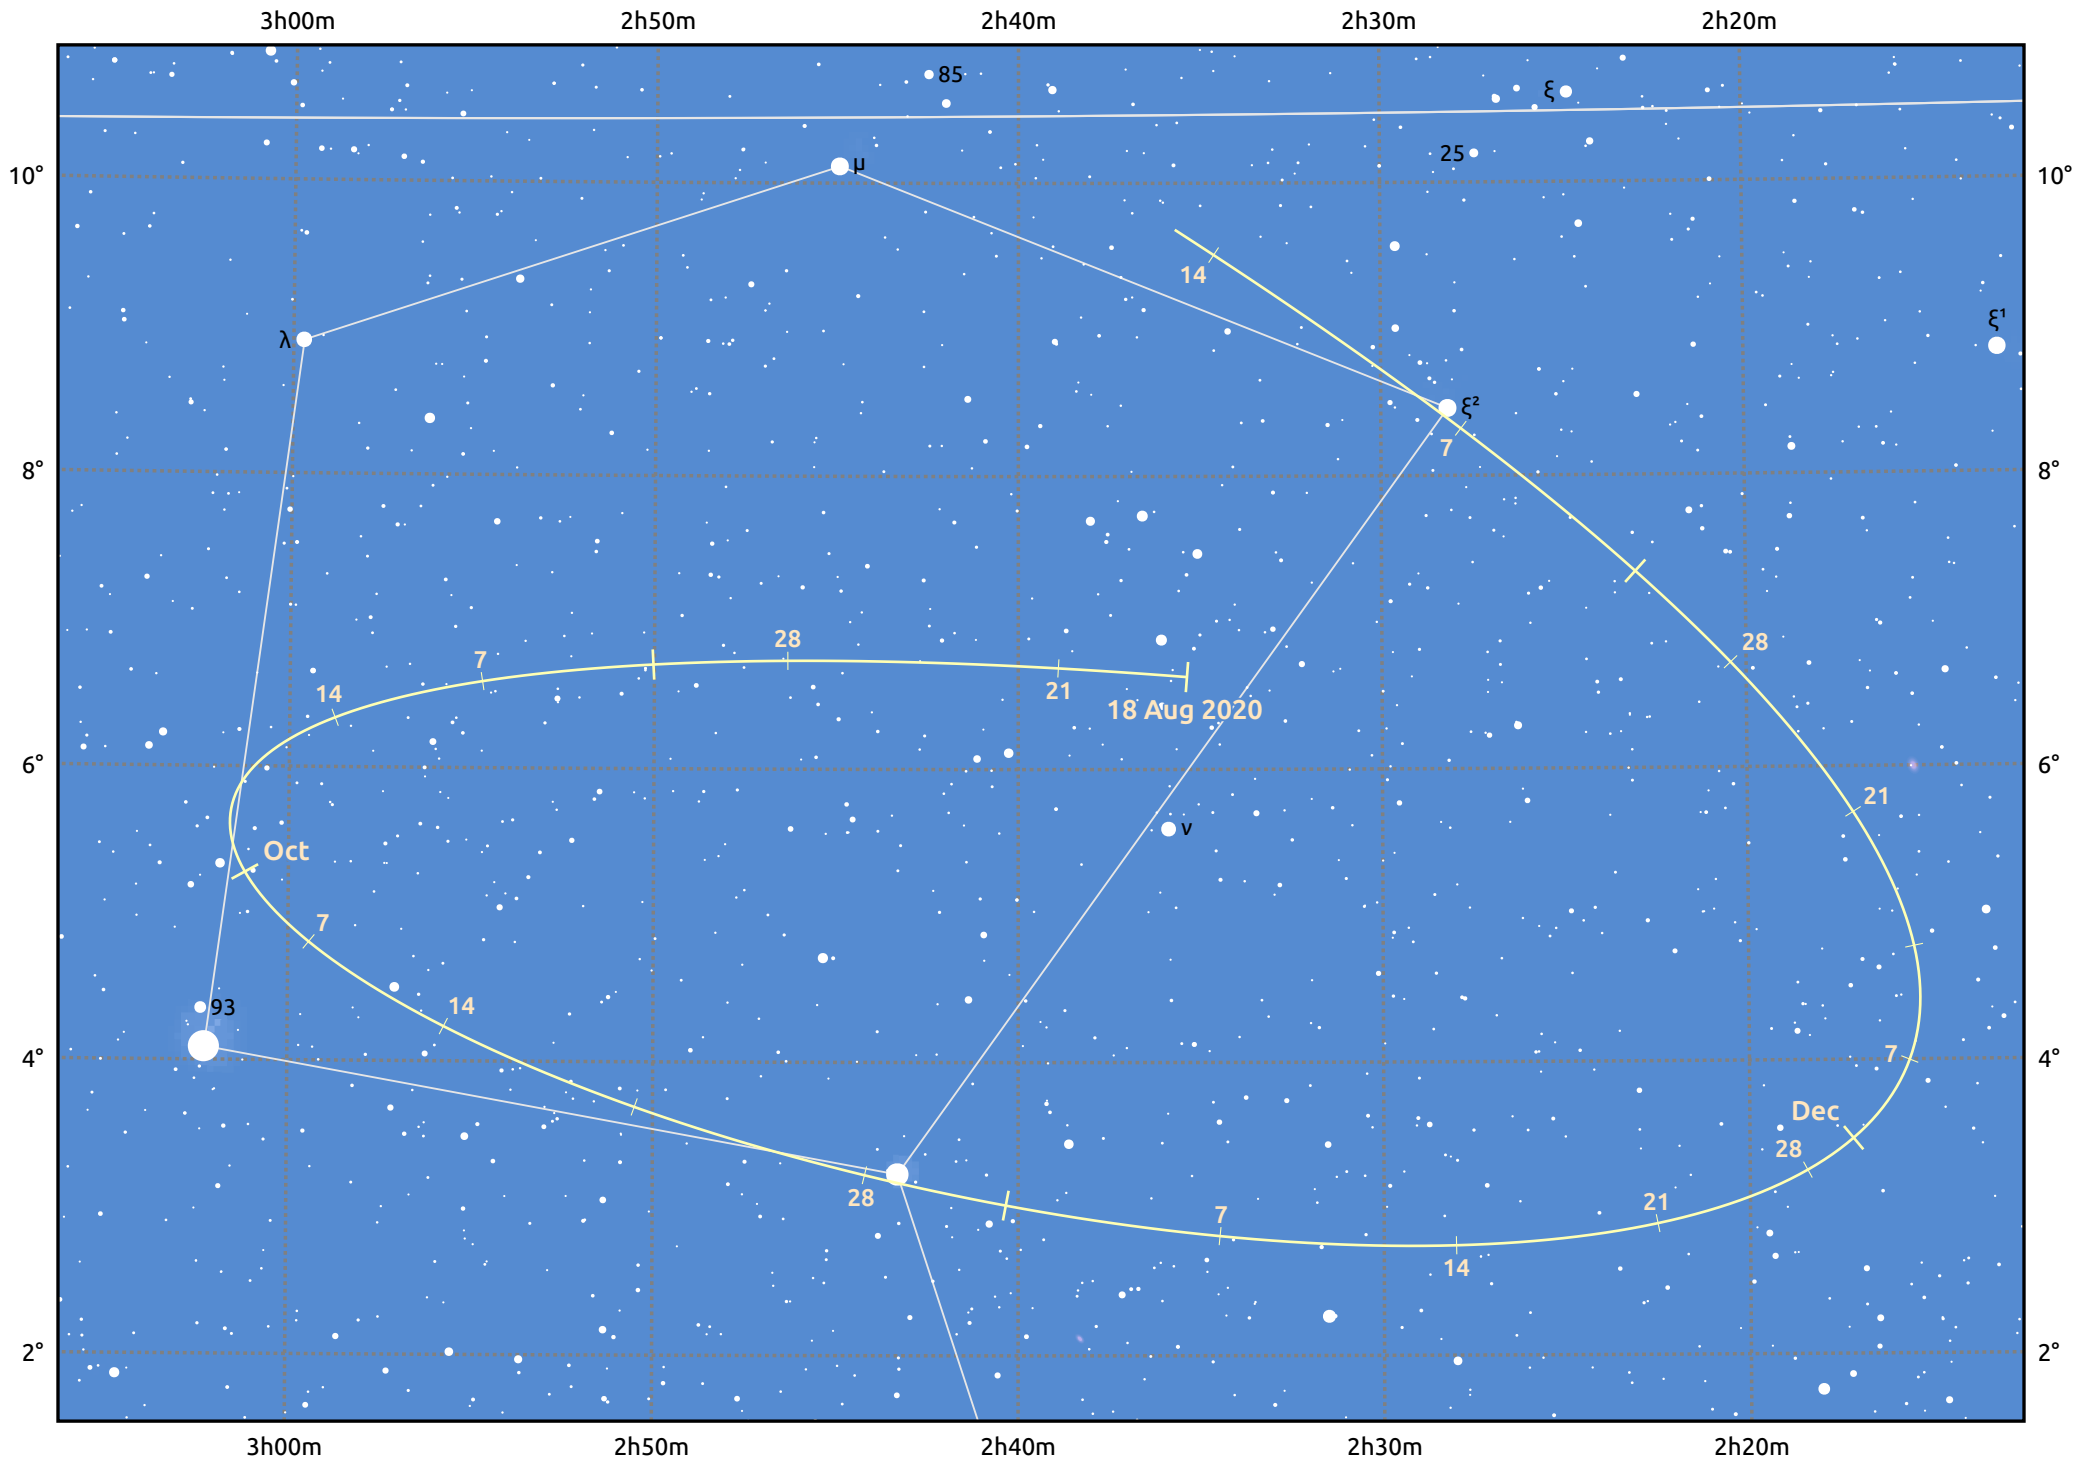

The path of Asteroid 8 Flora around opposition on 1 Nov 2020

© Dominic Ford 2011–2025. Date markers placed at midnight UTC. Downloaded from <https://in-the-sky.org>

Magnitude scale: · 11.0 · 10.0 · 9.0 · 8.0 · 7.0 · 6.0 · 5.0 ● 4.0 ● 3.0 ● 2.0

— Ecliptic Plane

Galaxy Bright nebula Open cluster Globular cluster Planetary nebula

Date	Mag	Phase
2020 Sep 1	9.6	94%
2020 Sep 29	8.9	97%
2020 Oct 1	8.9	97%
2020 Nov 1	8.2	100%
2020 Dec 1	8.9	97%
2021 Jan 1	9.7	94%
2021 Jan 10	9.9	93%