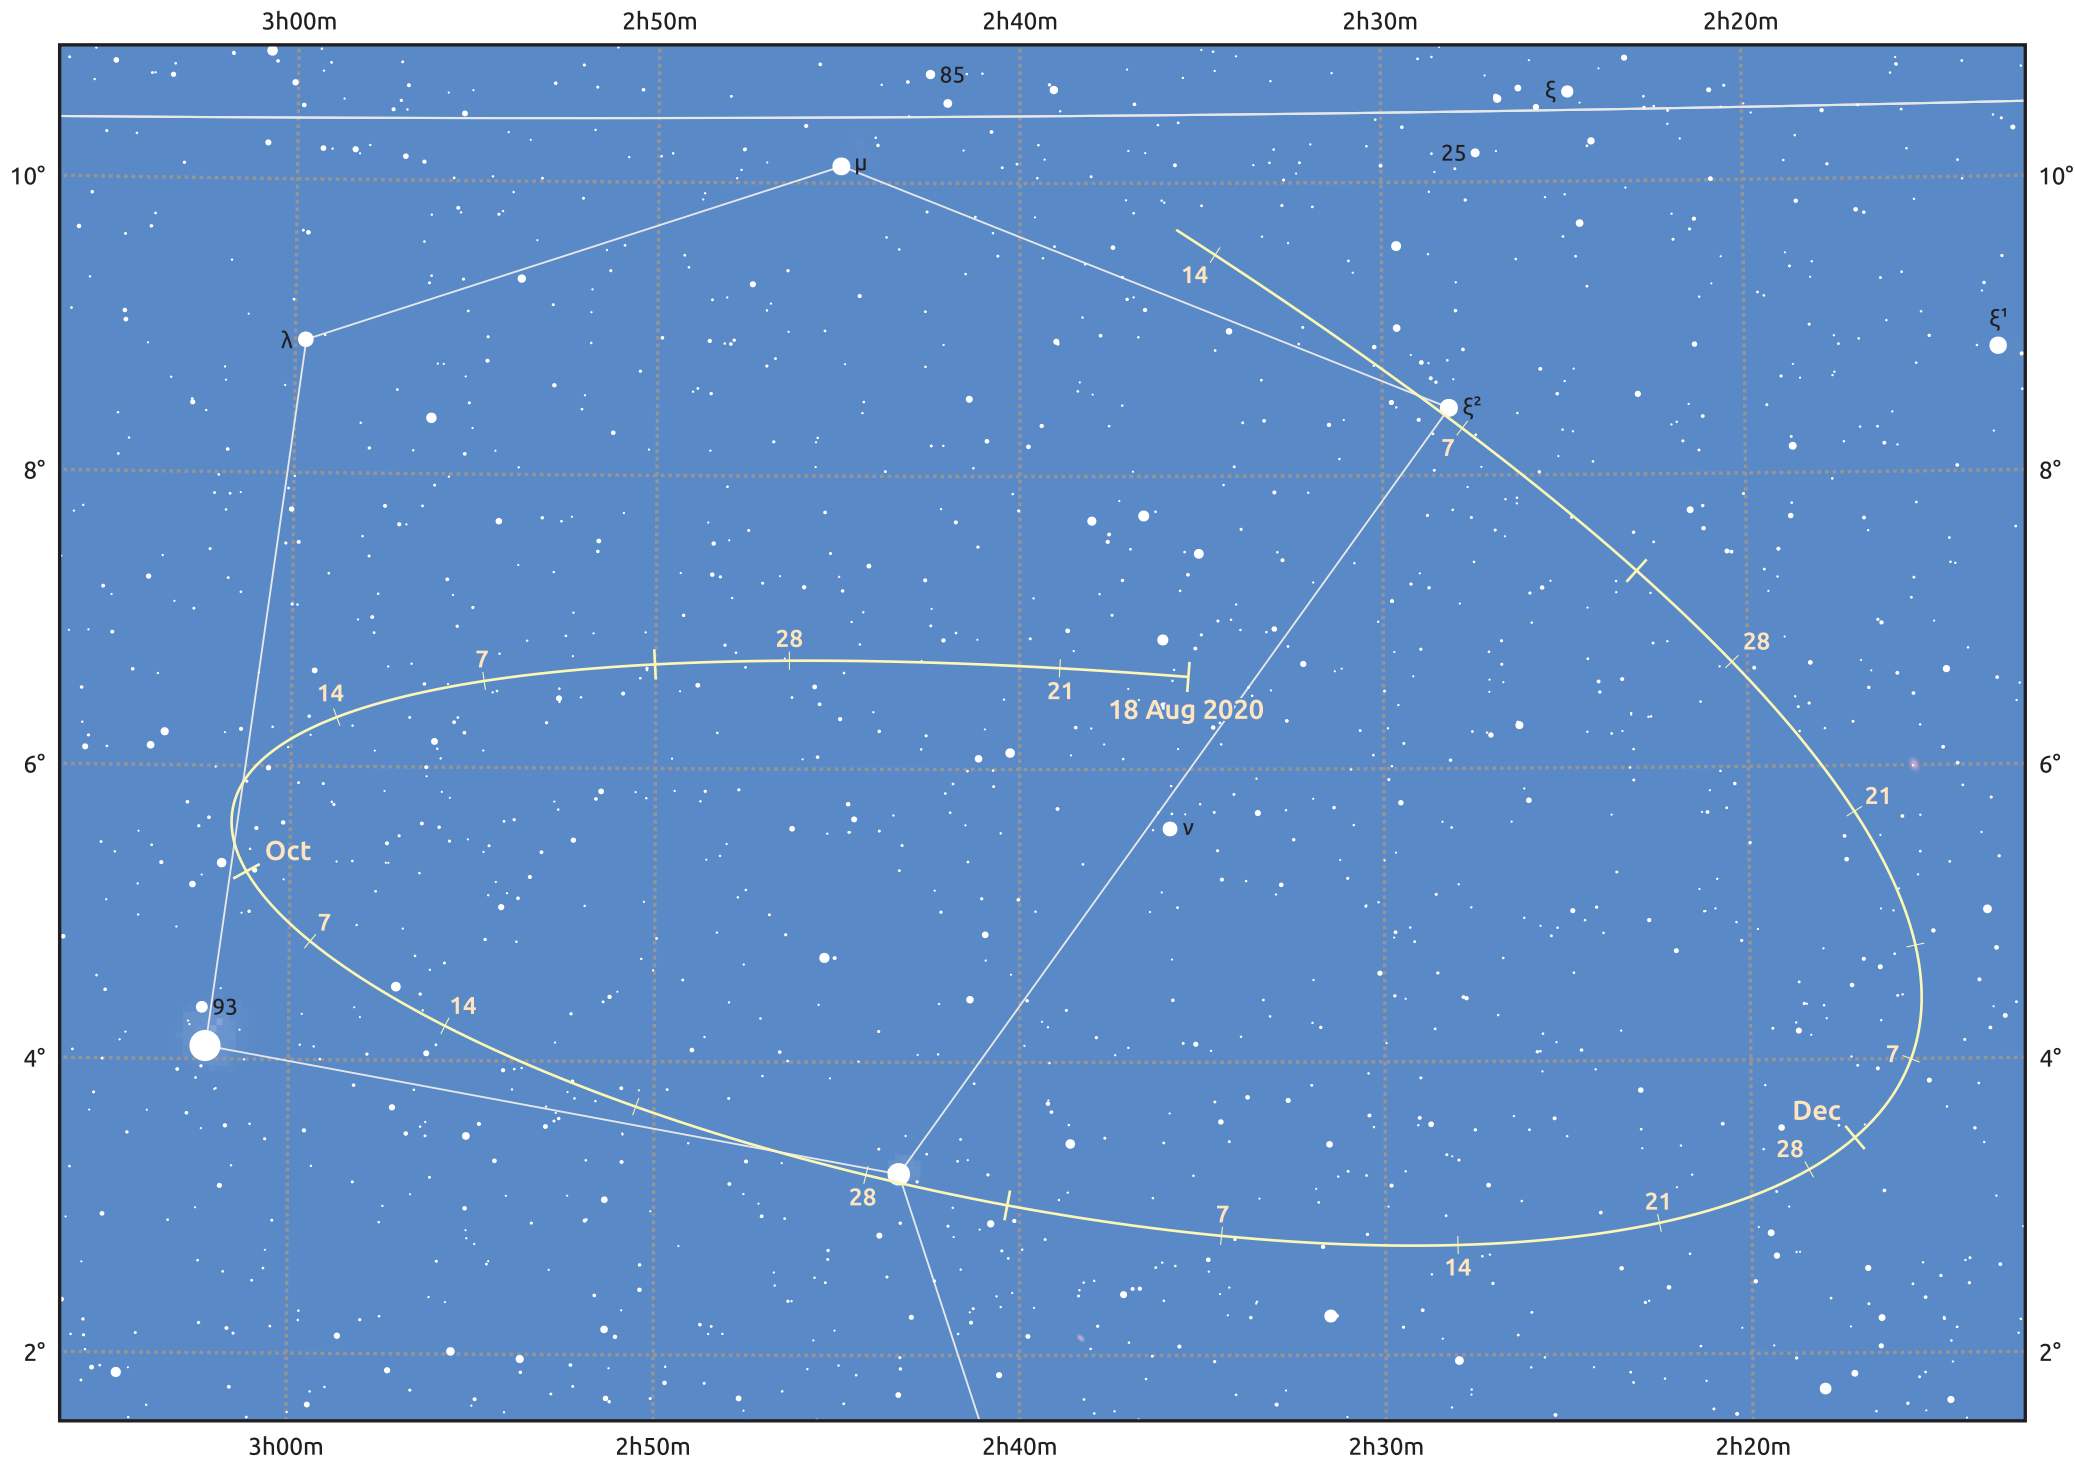

# The path of Asteroid 8 Flora around opposition on 1 Nov 2020

© Dominic Ford 2011–2025. Date markers placed at midnight UTC. Downloaded from <https://in-the-sky.org>

Magnitude scale: 11.0 10.0 9.0 8.0 7.0 6.0 5.0 4.0 3.0 2.0

— Ecliptic Plane

Galaxy Bright nebula Open cluster Globular cluster Planetary nebula

Date	Mag	Phase
2020 Sep 1	9.6	94%
2020 Sep 29	8.9	97%
2020 Oct 1	8.9	97%
2020 Nov 1	8.2	100%
2020 Dec 1	8.9	97%
2021 Jan 1	9.7	94%
2021 Jan 10	9.9	93%