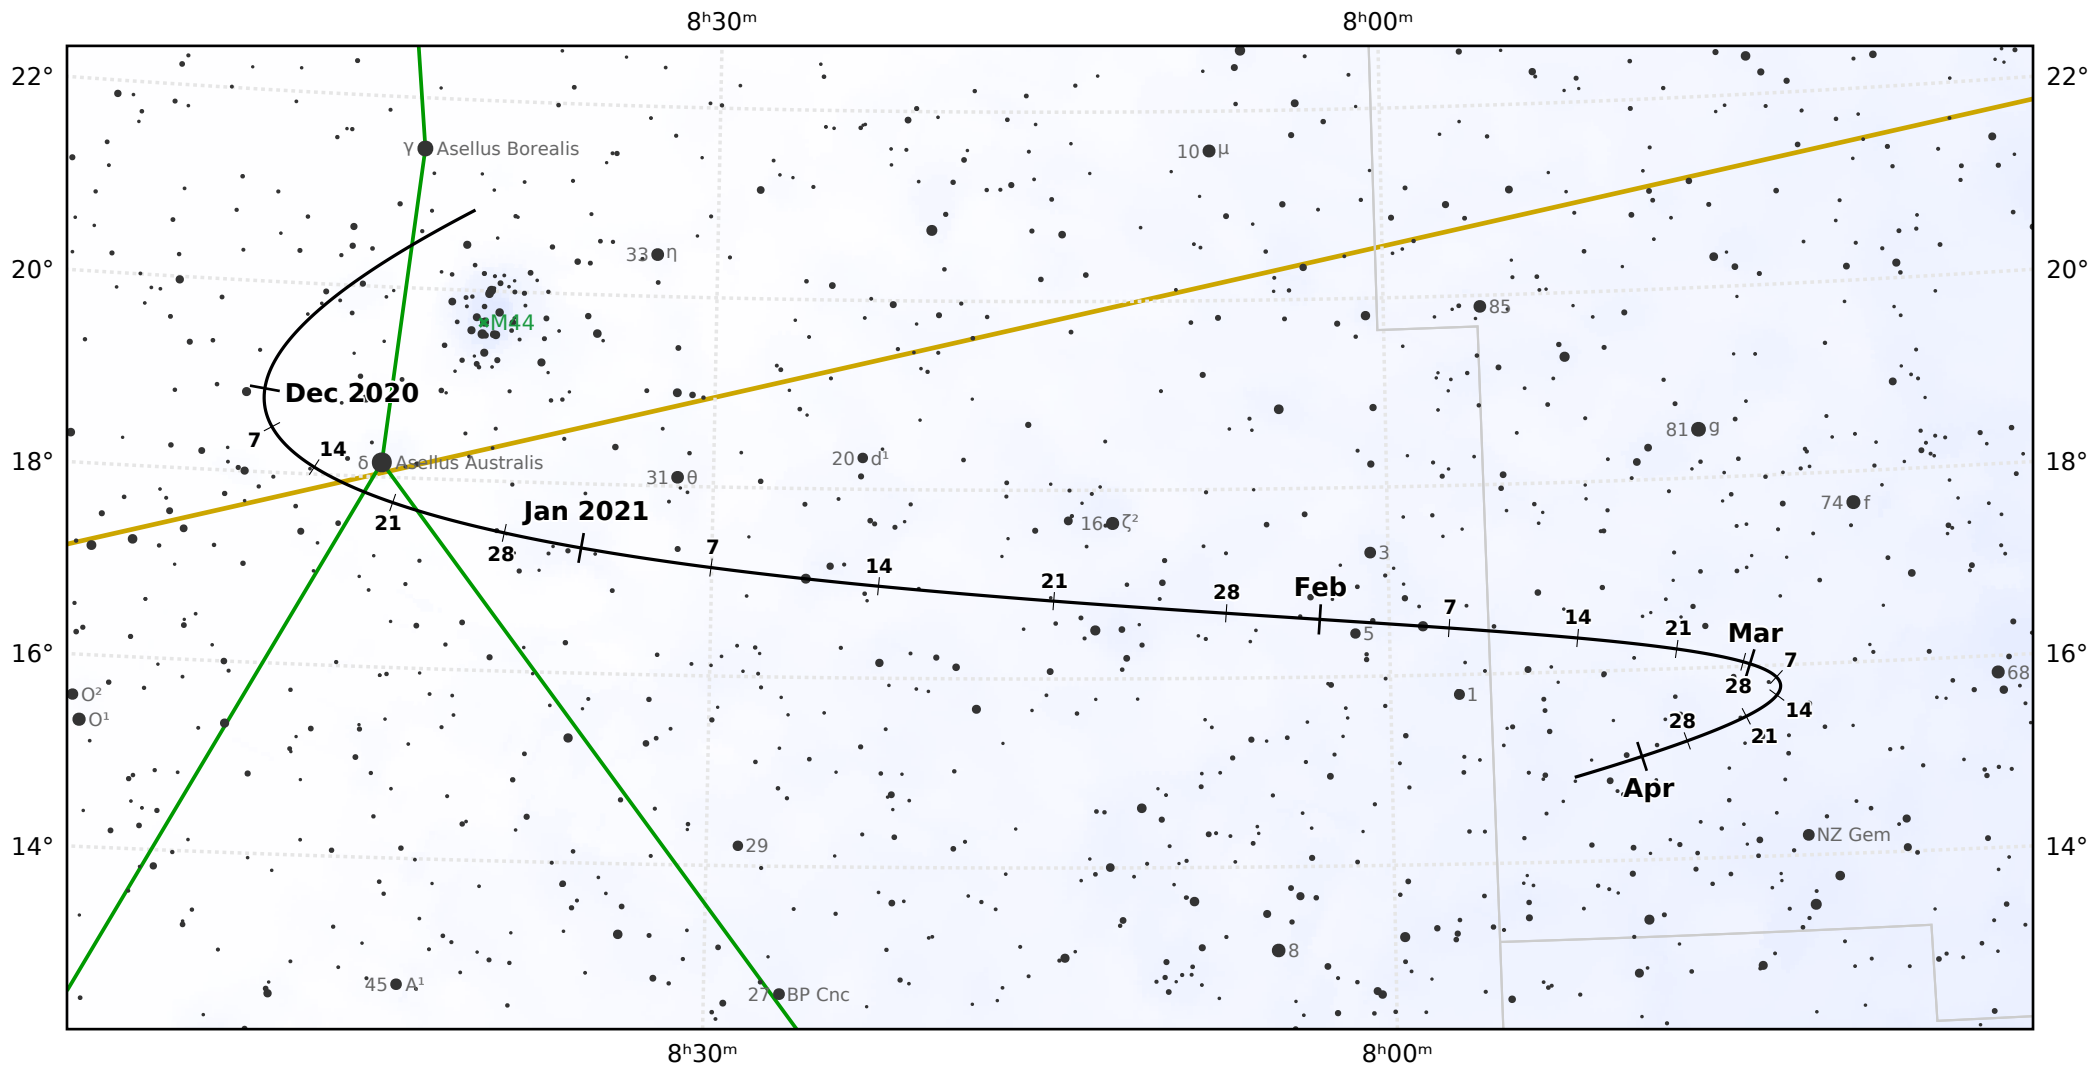

The path of Asteroid 15 Eunomia around opposition on 21 Jan 2021

© Dominic Ford 2011-2021. Downloaded from <https://in-the-sky.org>

Magnitude scale: ● -9.5 ● -9.0 ● -8.5 ● -8.0 ● -7.5 ● -7.0 ● -6.5 ● -6.0 ● -5.5 ● -5.0 ● -4.5 ● -4.0 ● -3.5

— Ecliptic Plane