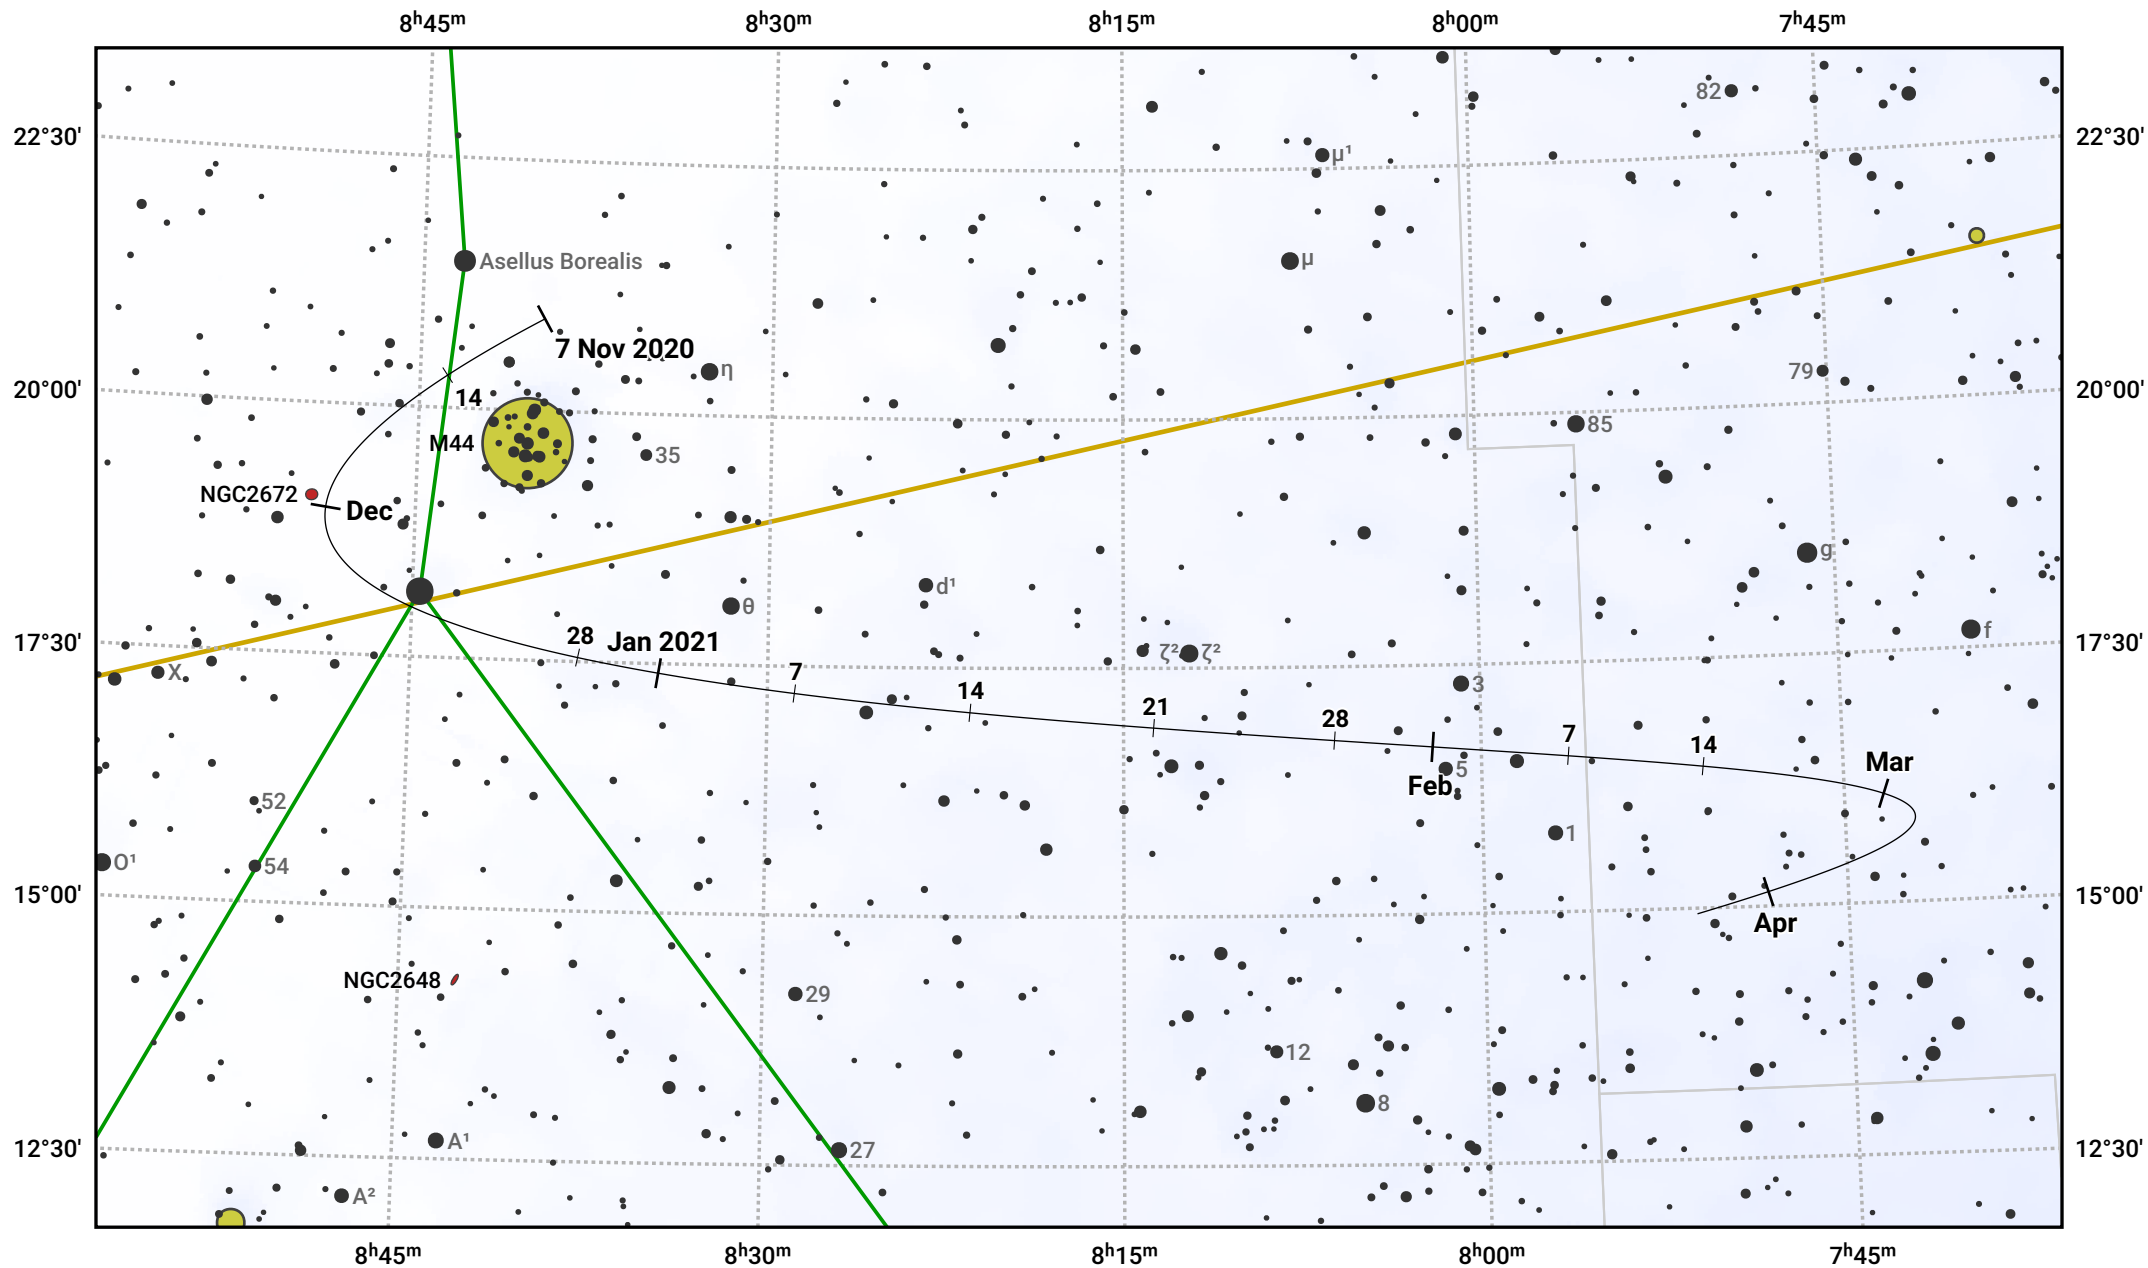

The path of Asteroid 15 Eunomia around opposition on 21 Jan 2021

© Dominic Ford 2011–2024. Date markers placed at midnight UTC. Downloaded from <https://in-the-sky.org>

Magnitude scale: ● 9.0 ● 8.0 ● 7.0 ● 6.0 ● 5.0 ● 4.0 ● 3.0

— Ecliptic Plane

◌ Galaxy
 ◌ Bright nebula
 ◌ Open cluster
 ⊕ Globular cluster

Date	Mag	Phase
2020 Dec 1	9.7	97%
2021 Jan 1	9.1	99%
2021 Jan 4	9.0	99%
2021 Feb 1	8.9	100%
2021 Mar 1	9.7	98%
2021 Mar 14	10.0	97%
2021 Apr 1	10.4	97%