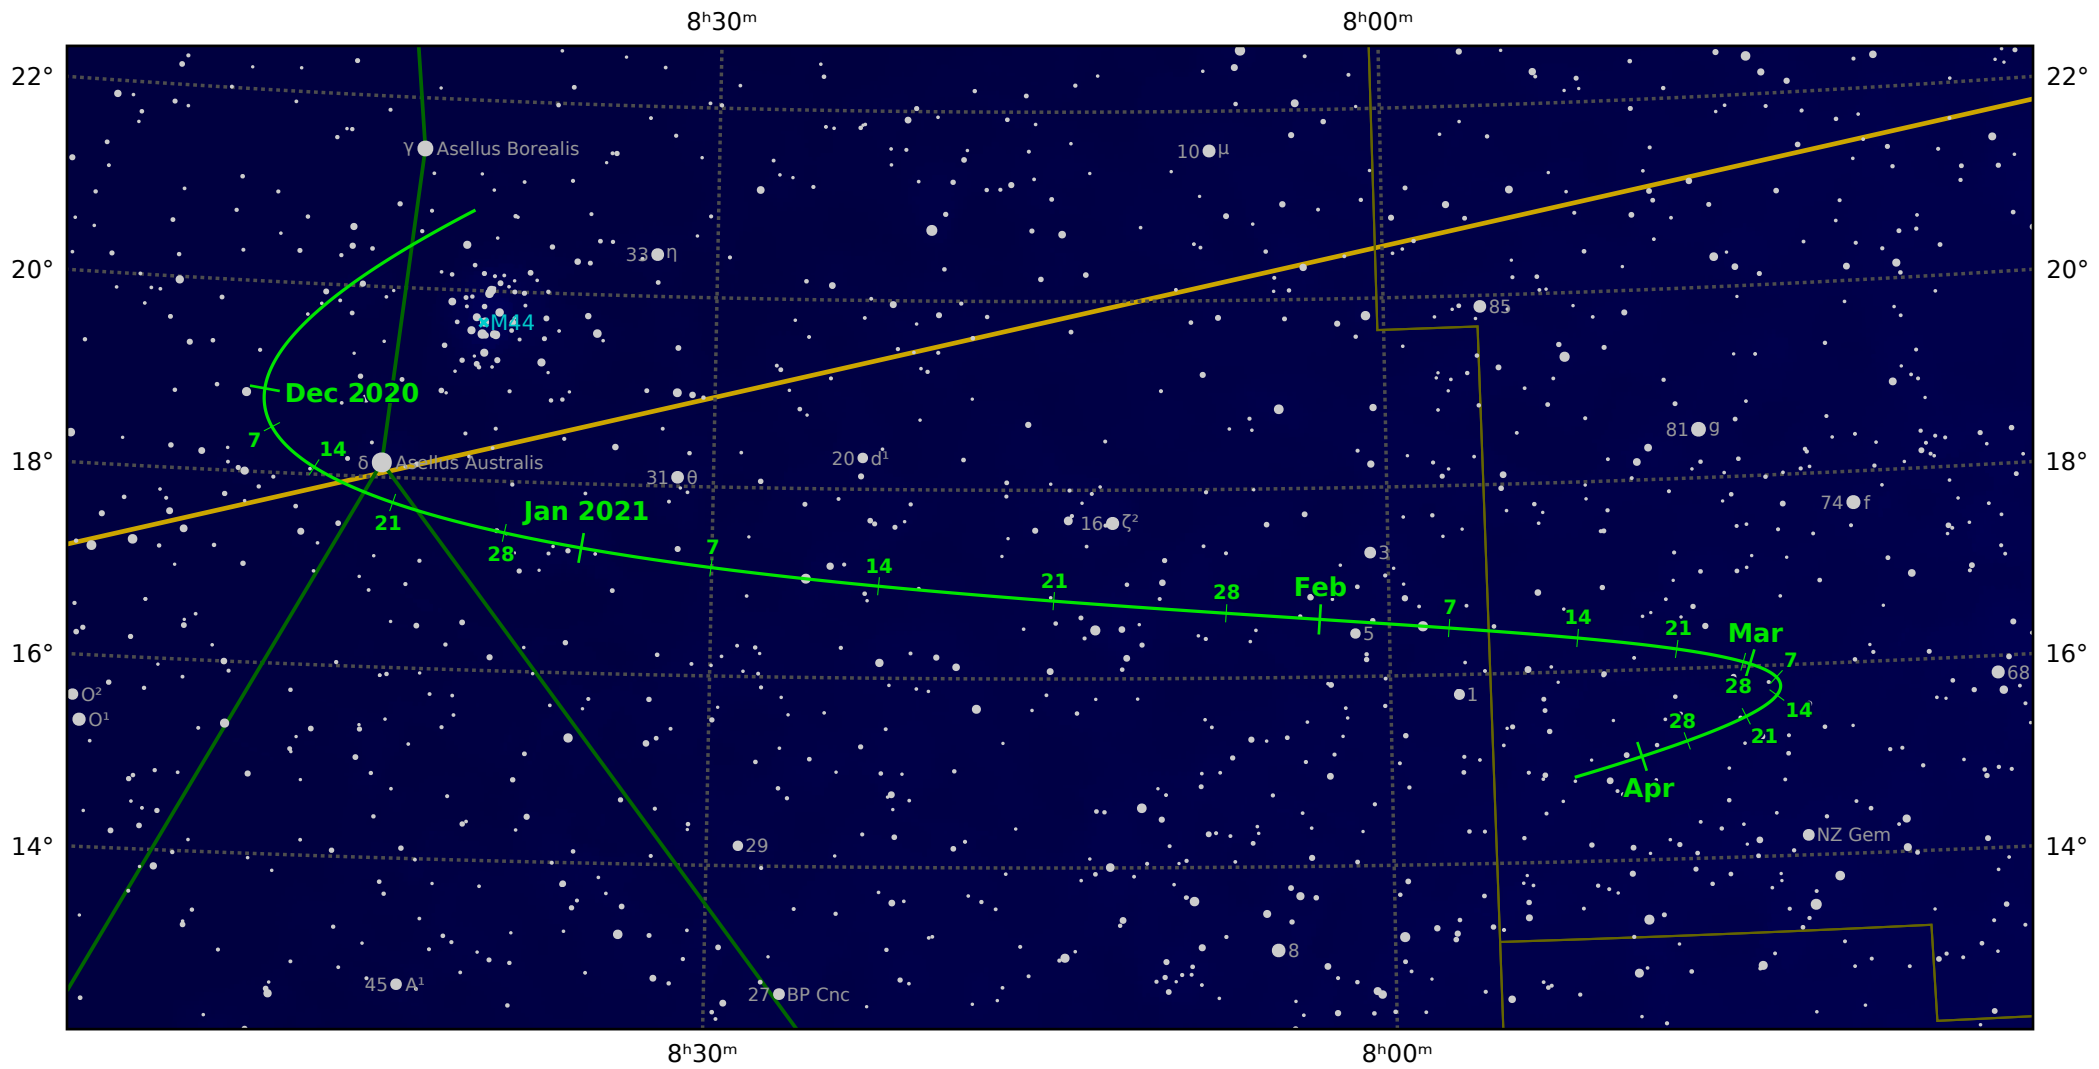

The path of Asteroid 15 Eunomia around opposition on 21 Jan 2021

© Dominic Ford 2011-2021. Downloaded from <https://in-the-sky.org>

Magnitude scale: ● -9.5 ● -9.0 ● -8.5 ● -8.0 ● -7.5 ● -7.0 ● -6.5 ● -6.0 ● -5.5 ● -5.0 ● -4.5 ● -4.0 ● -3.5

— Ecliptic Plane