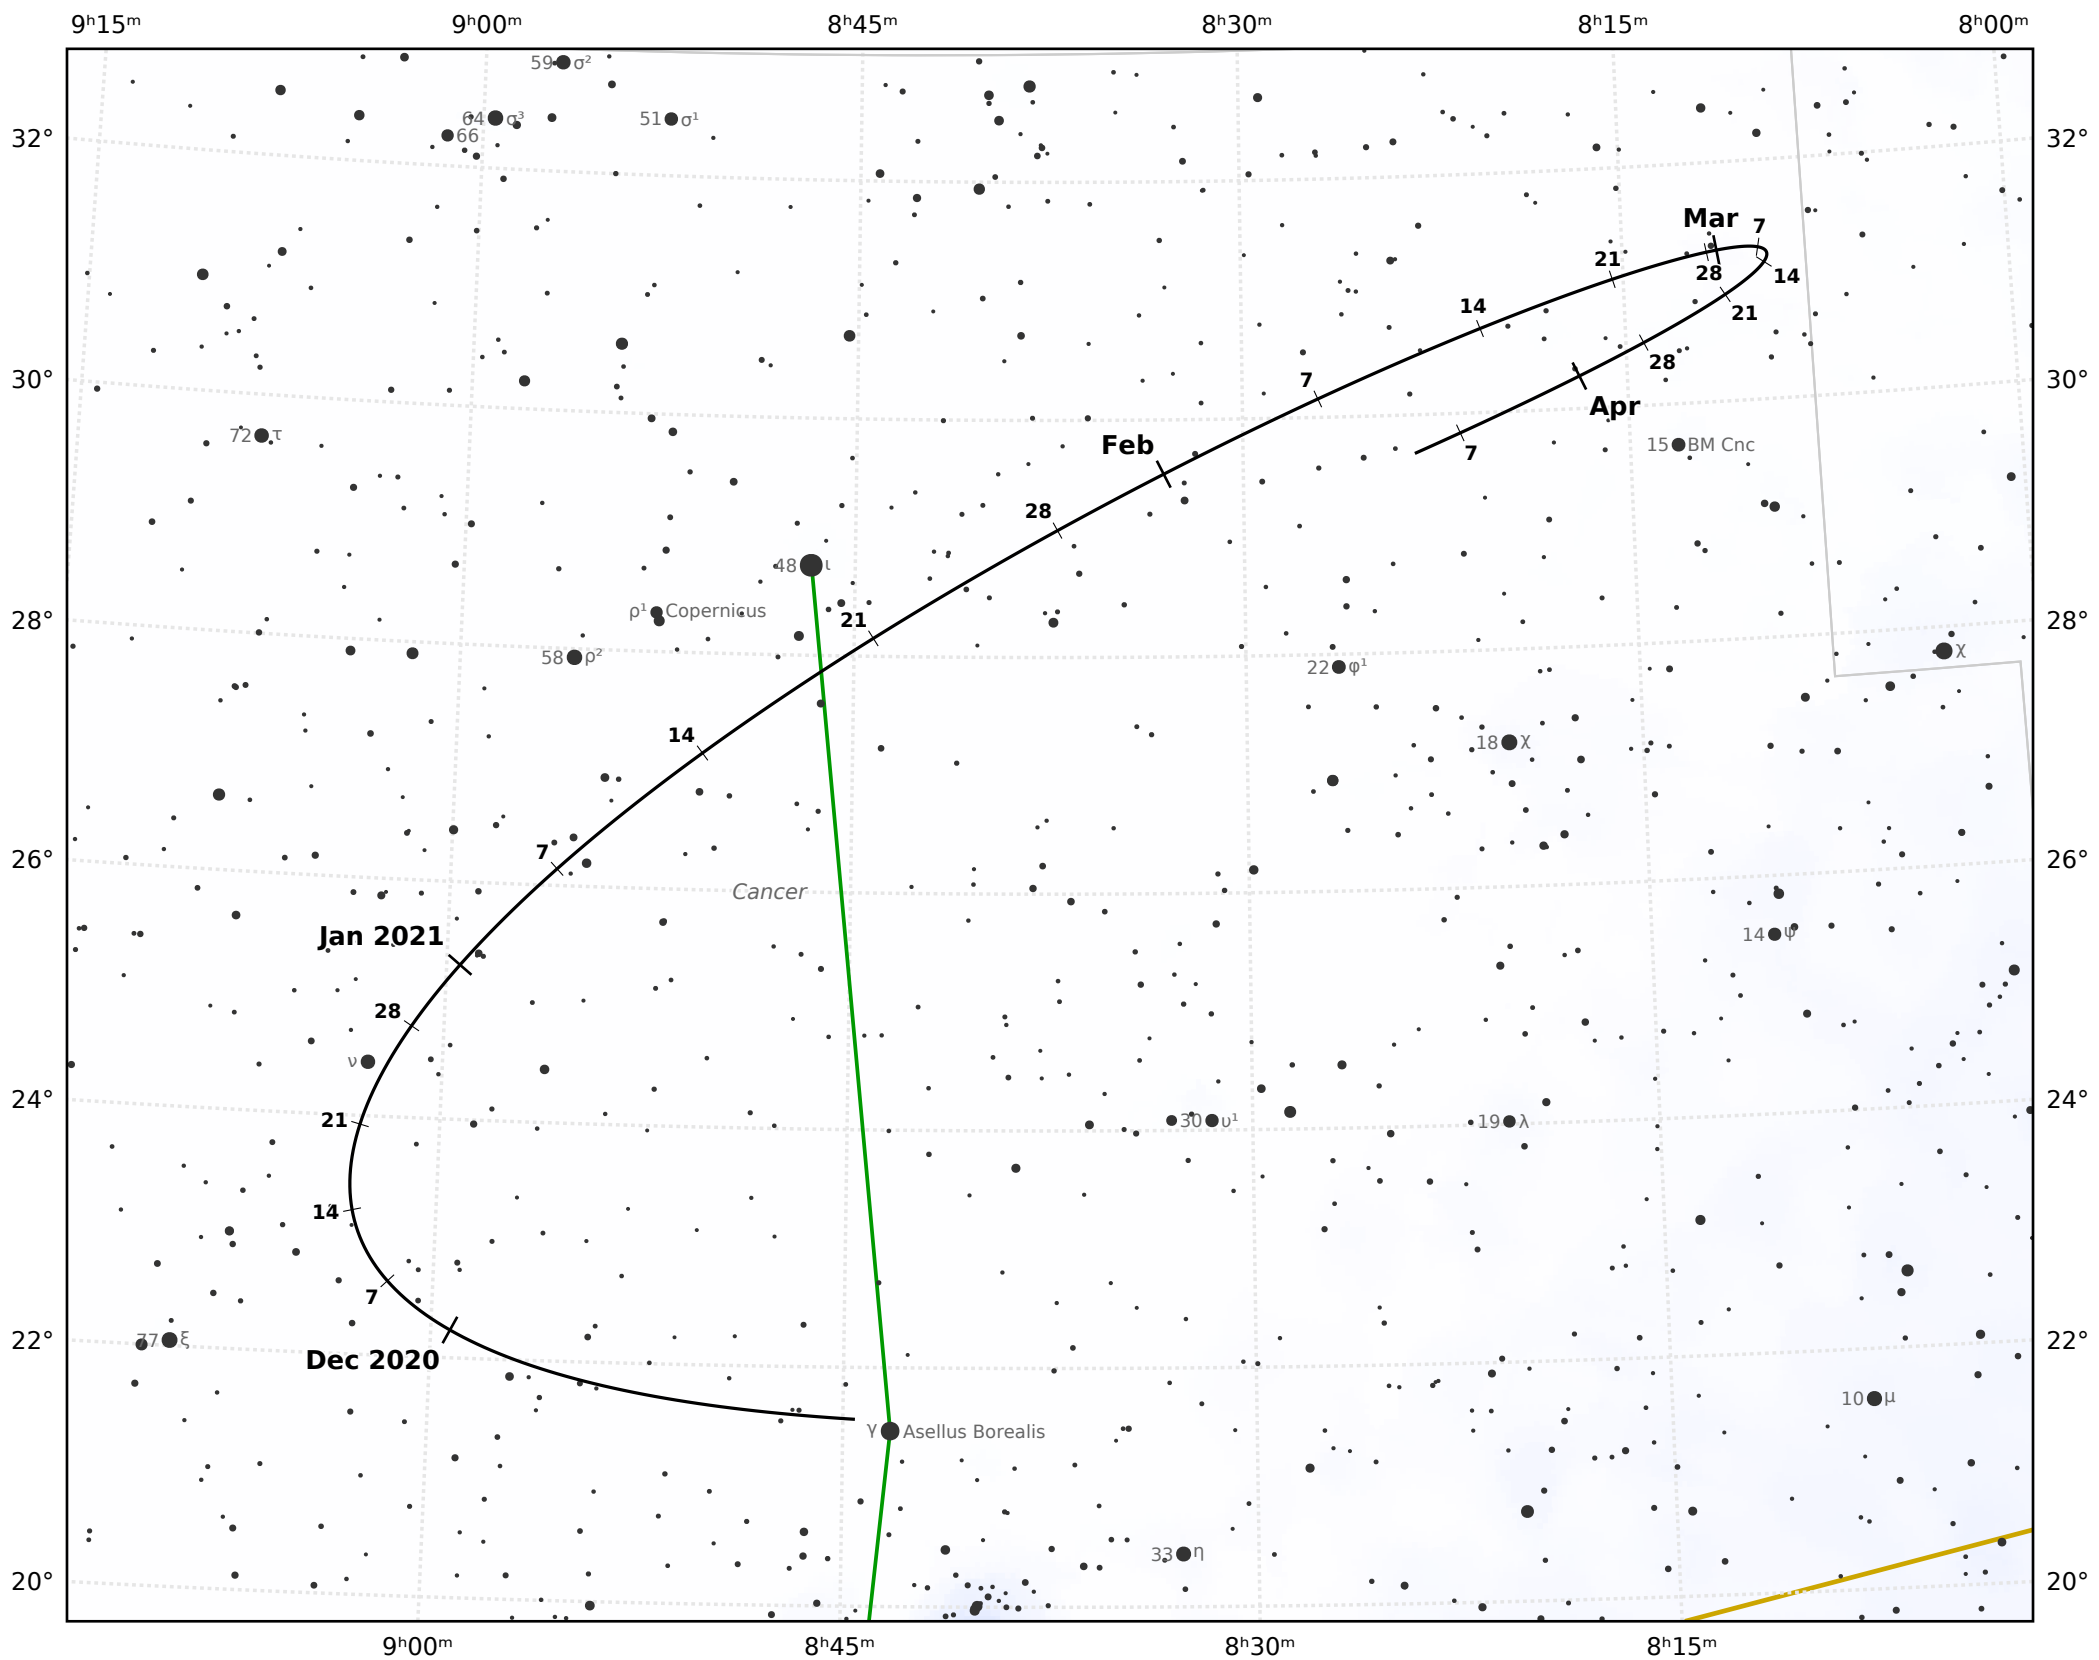

The path of Asteroid 14 Irene around opposition on 24 Jan 2021

© Dominic Ford 2011-2021. Downloaded from <https://in-the-sky.org>

Magnitude scale: ● -9.5 ● -9.0 ● -8.5 ● -8.0 ● -7.5 ● -7.0 ● -6.5 ● -6.0 ● -5.5 ● -5.0 ● -4.5 ● -4.0

— Ecliptic Plane