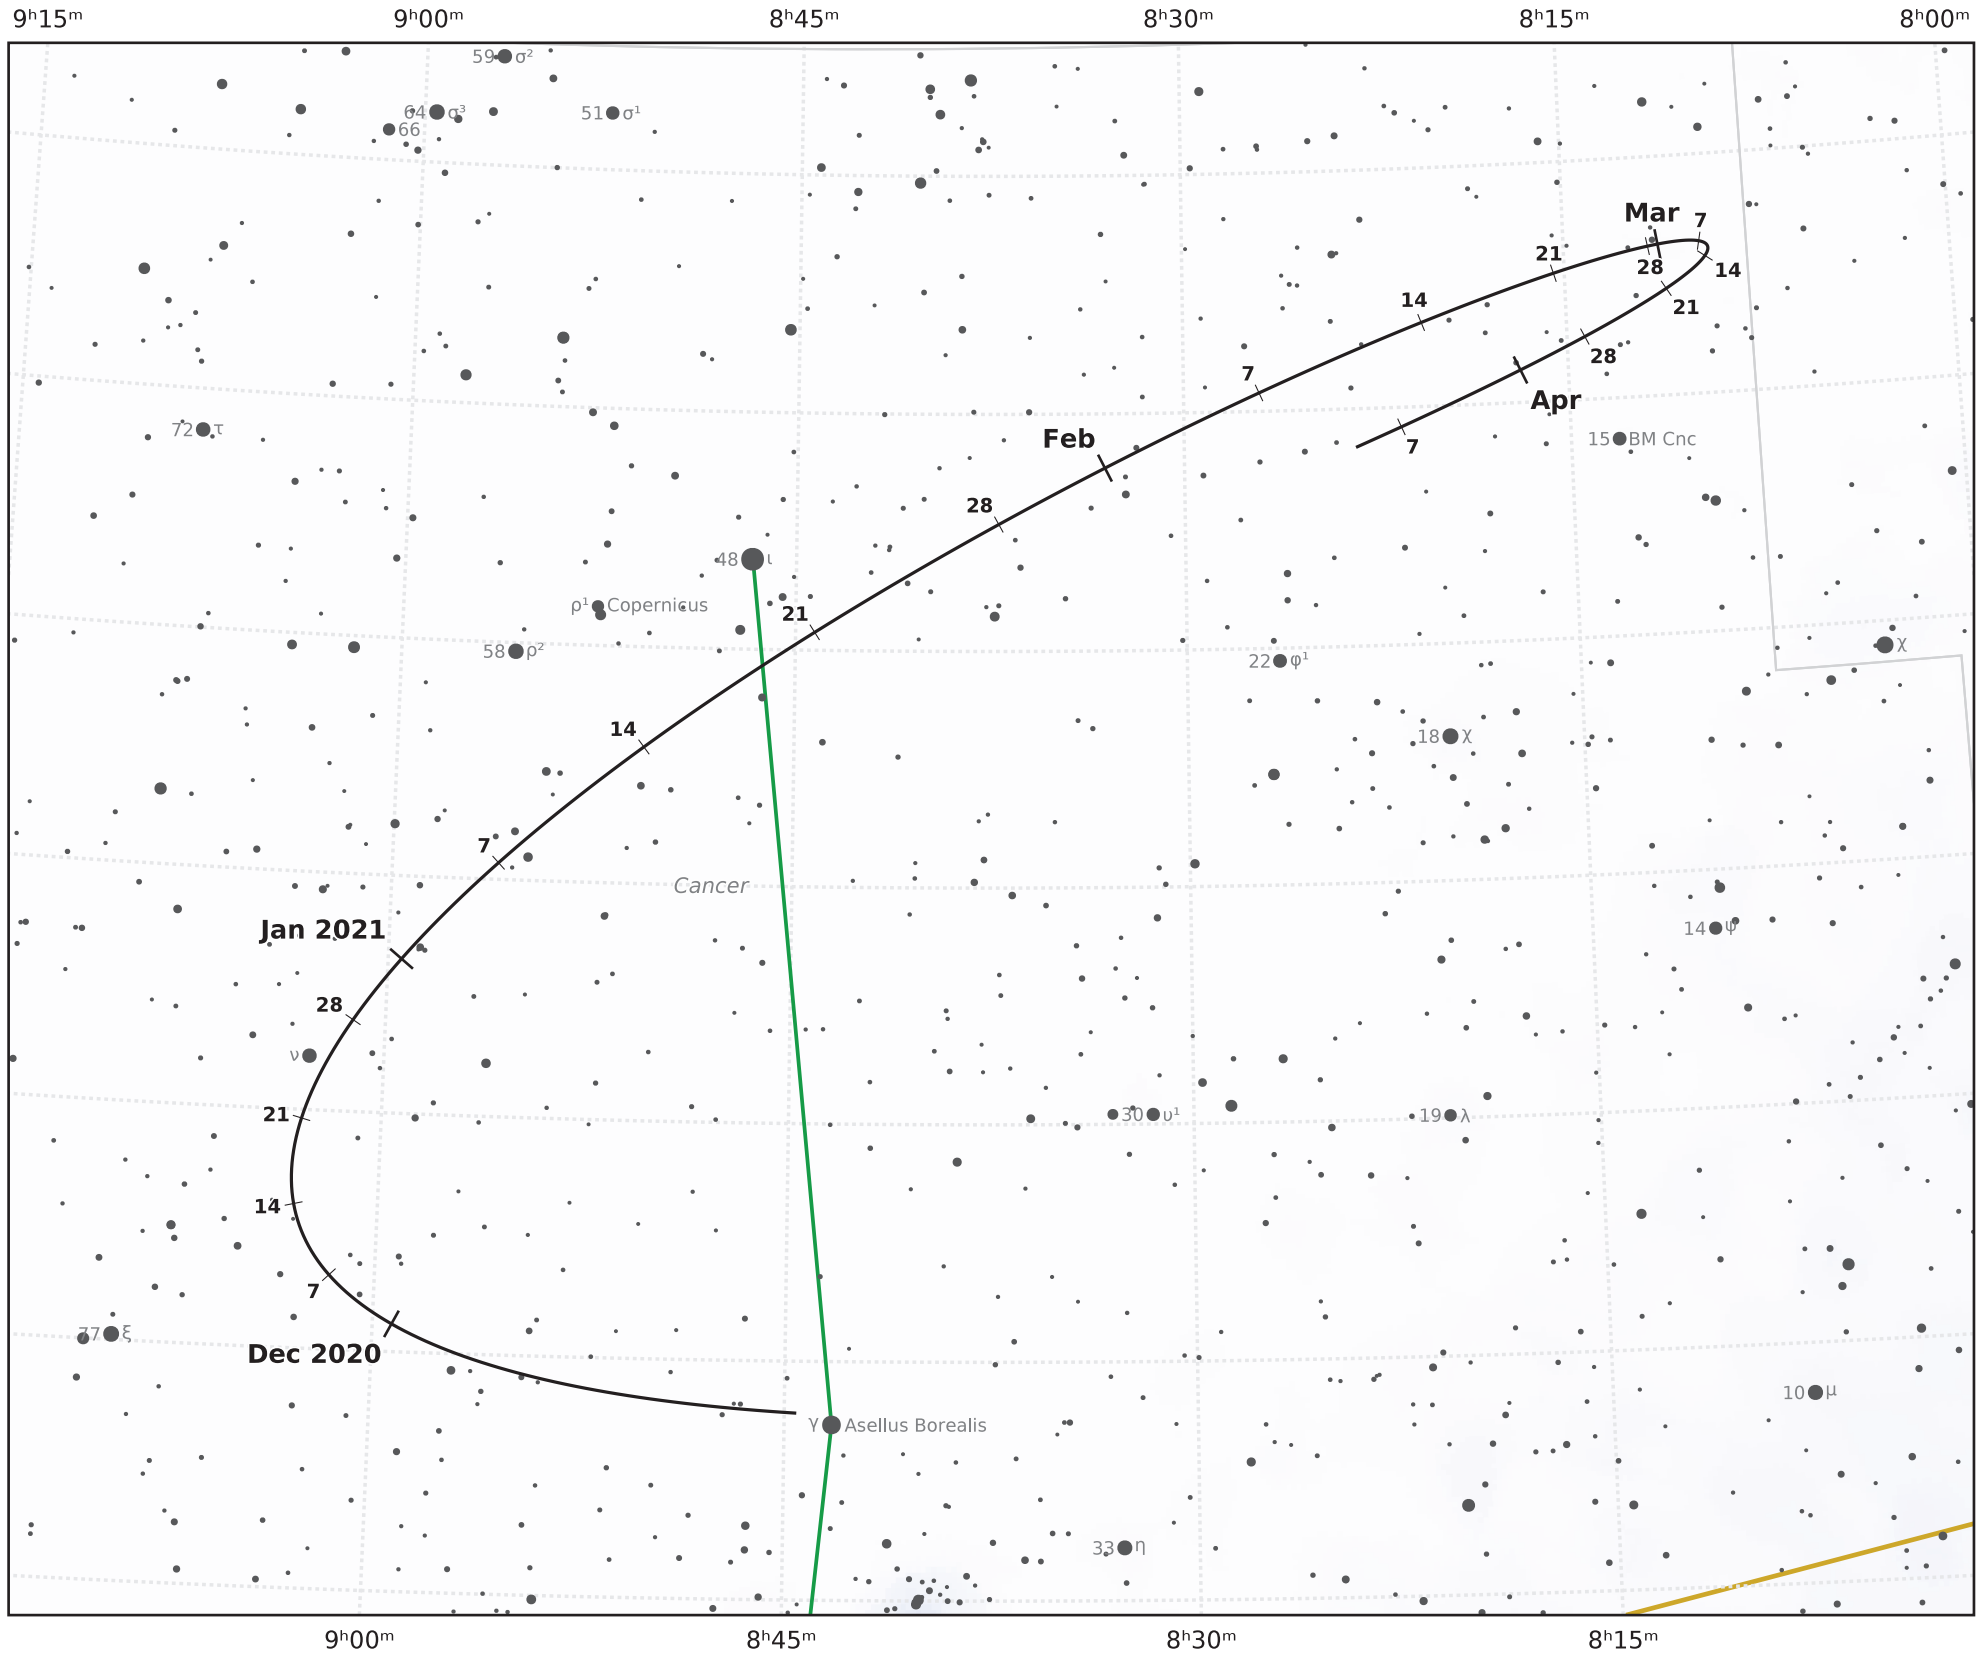

The path of Asteroid 14 Irene around opposition on 24 Jan 2021

— Ecliptic Plane