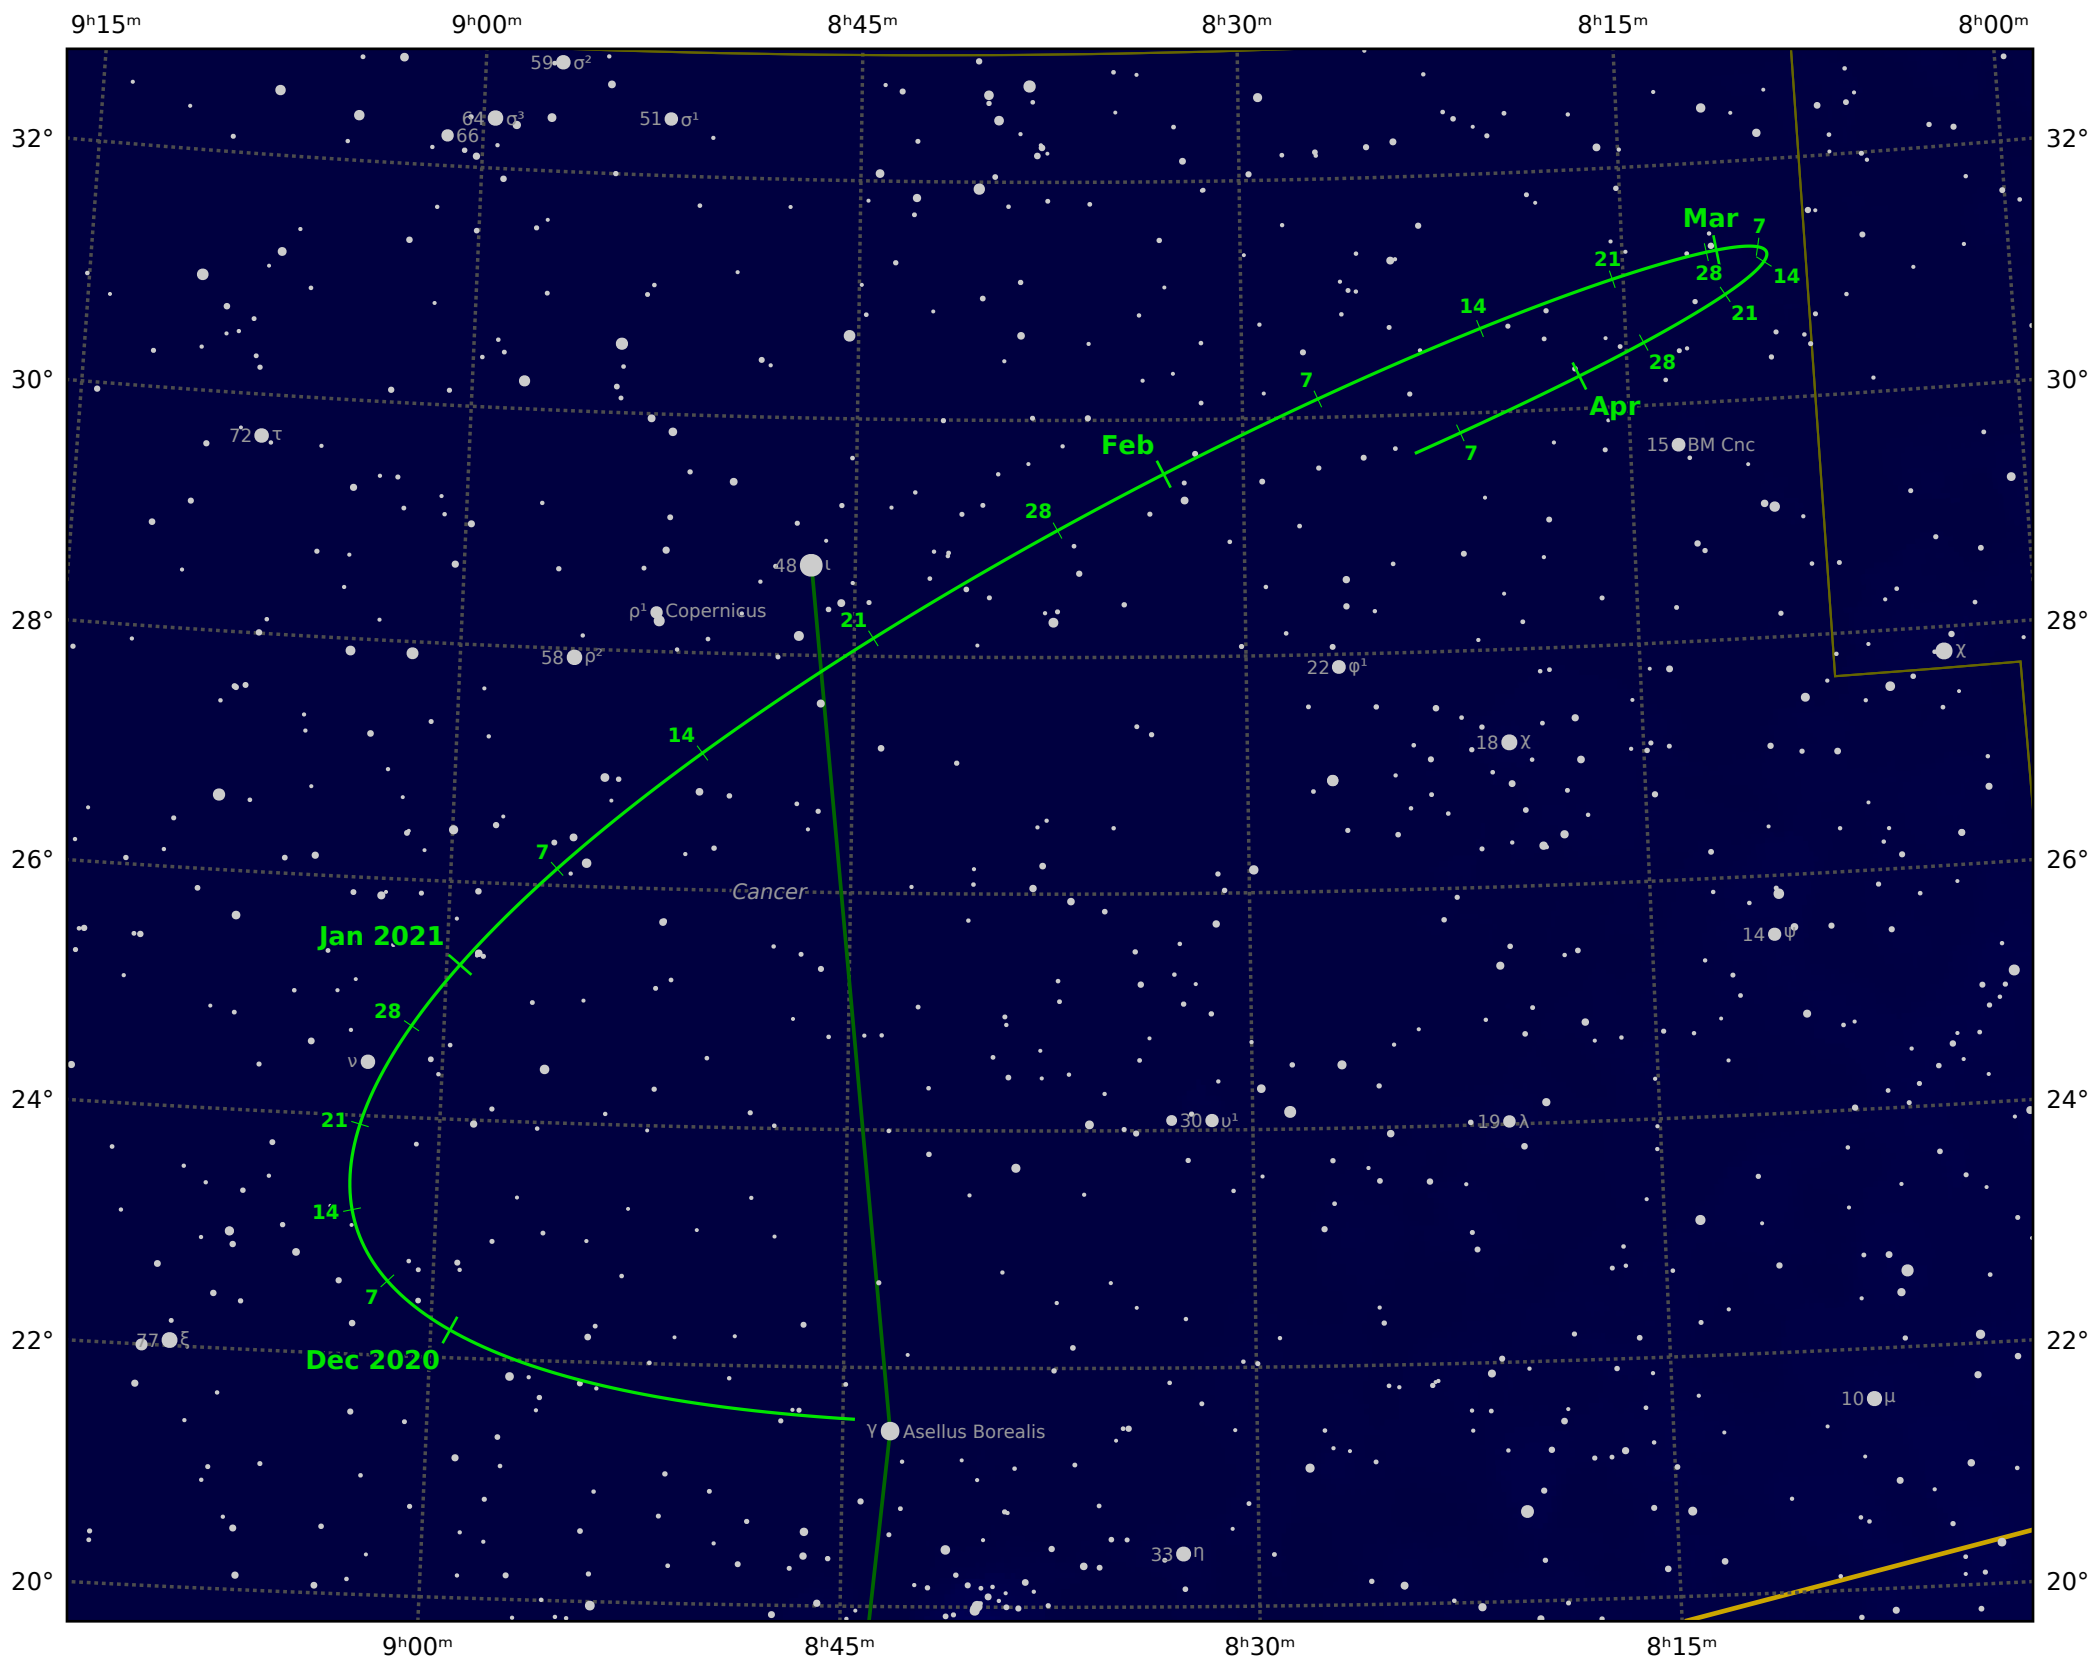

# The path of Asteroid 14 Irene around opposition on 24 Jan 2021

© Dominic Ford 2011-2021. Downloaded from <https://in-the-sky.org>

Magnitude scale: • -9.5 • -9.0 • -8.5 • -8.0 • -7.5 • -7.0 • -6.5 • -6.0 • -5.5 • -5.0 • -4.5 • -4.0

— Ecliptic Plane