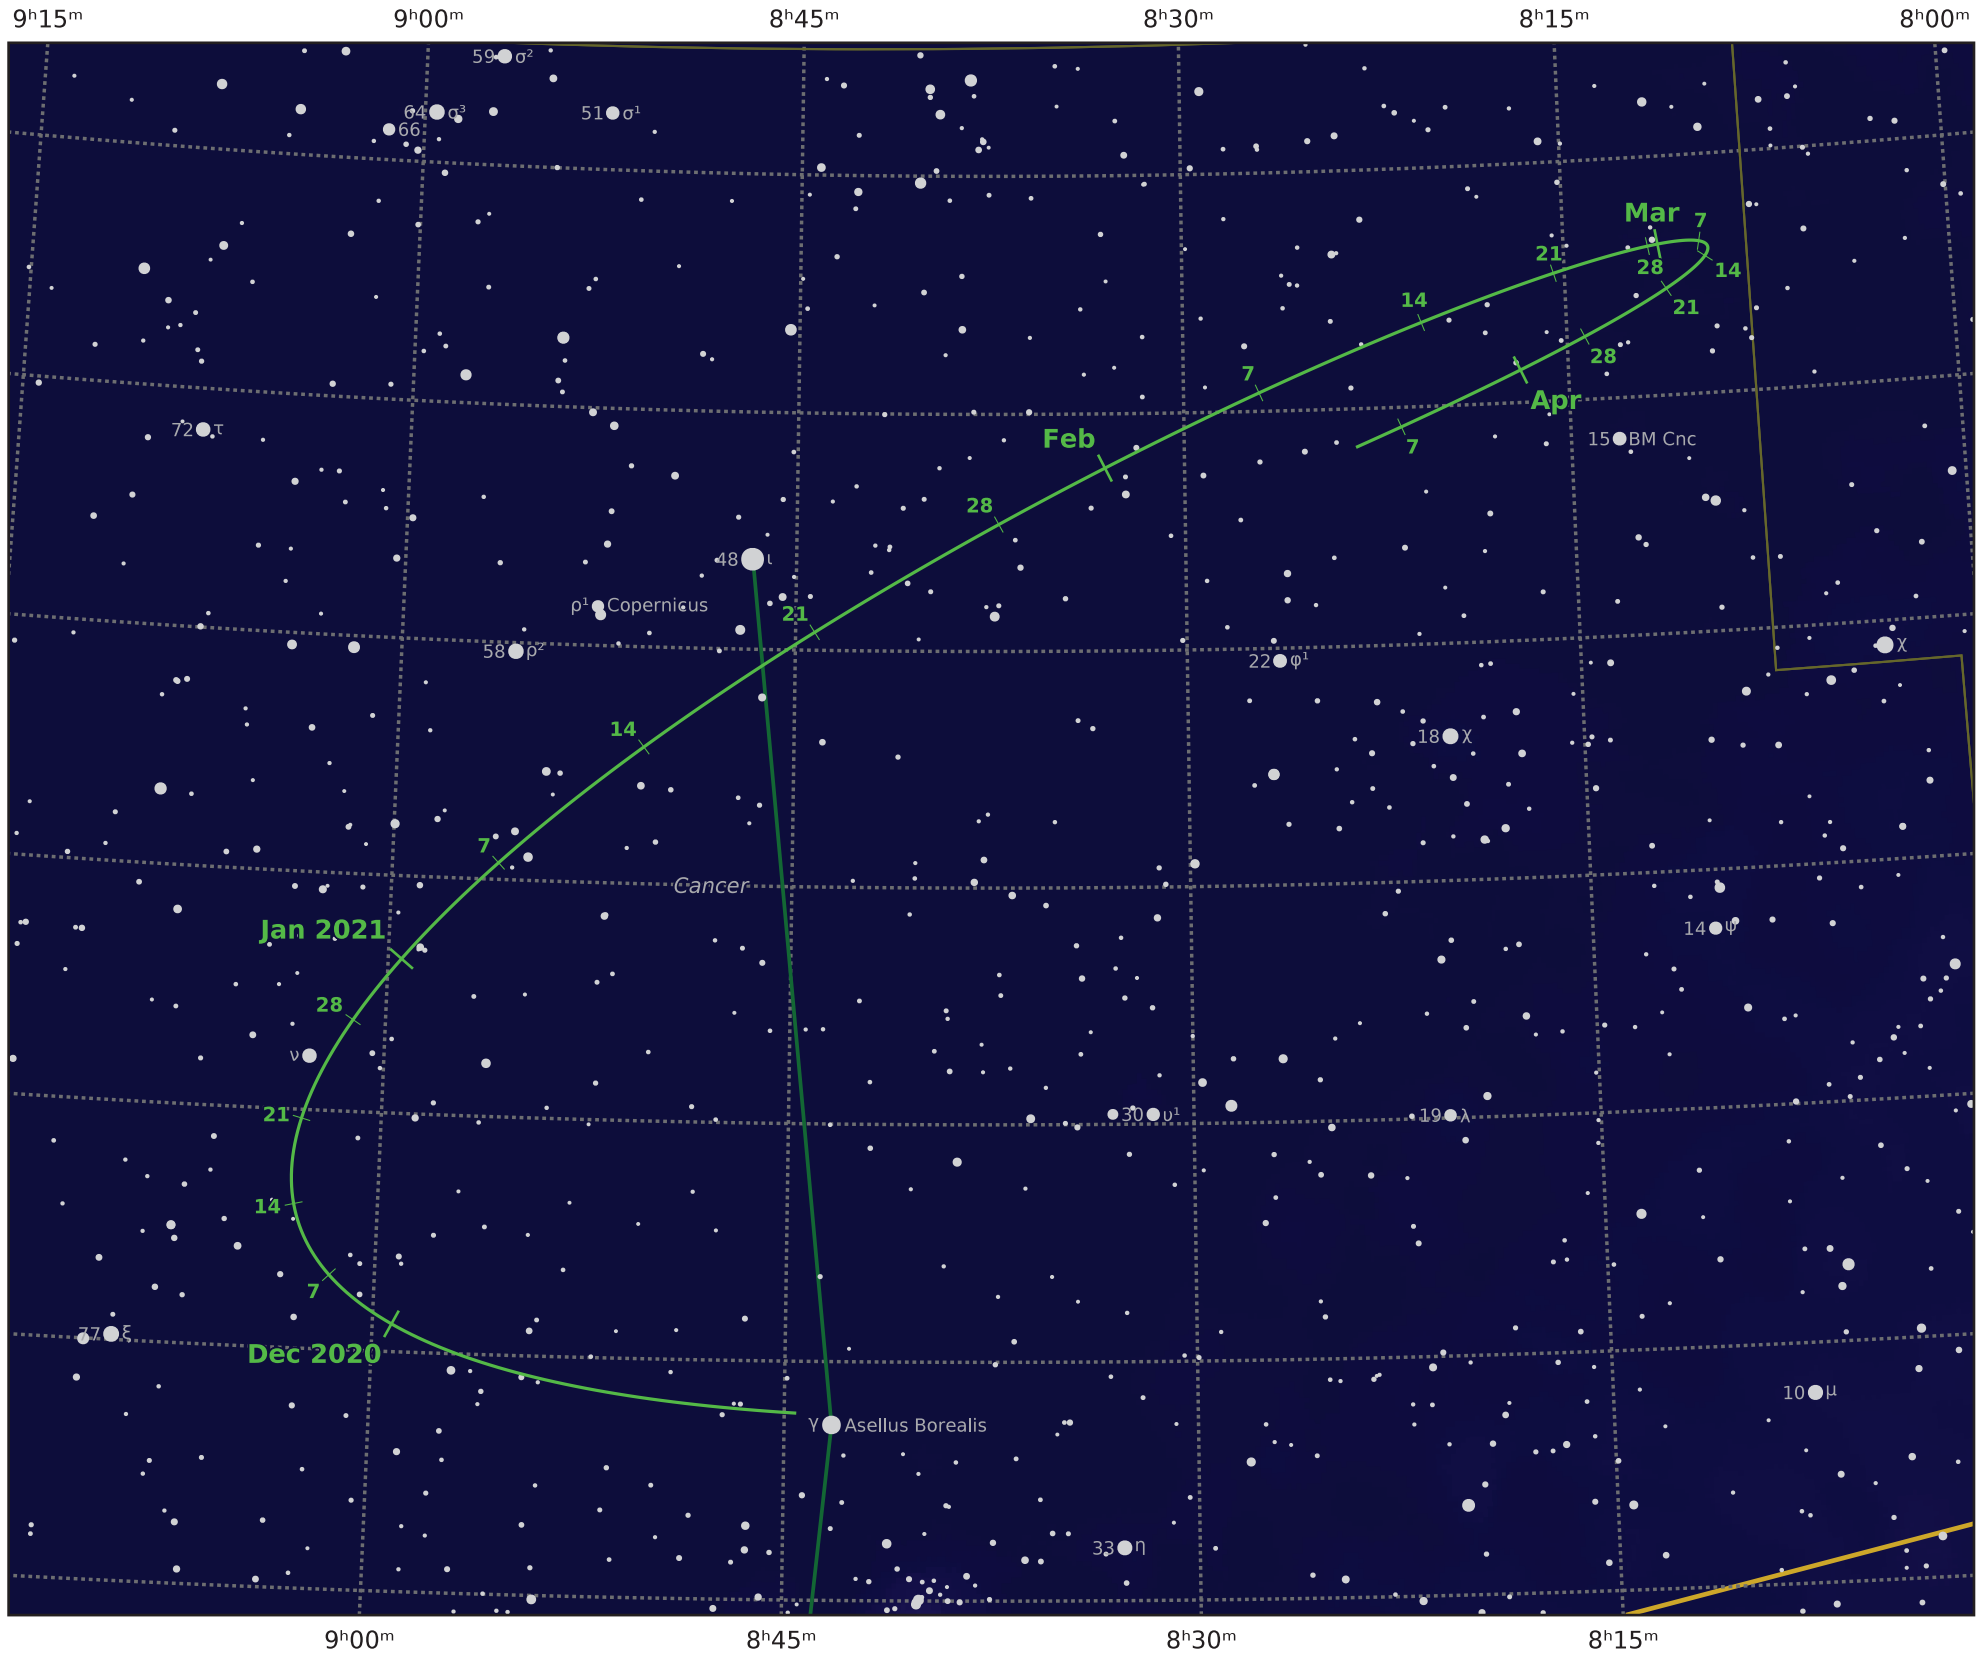

The path of Asteroid 14 Irene around opposition on 24 Jan 2021

© Dominic Ford 2011–2021. Downloaded from <https://in-the-sky.org>

Magnitude scale: ● 9.5 ● 9.0 ● 8.5 ● 8.0 ● 7.5 ● 7.0 ● 6.5 ● 6.0 ● 5.5 ● 5.0 ● 4.5 ● 4.0

— Ecliptic Plane