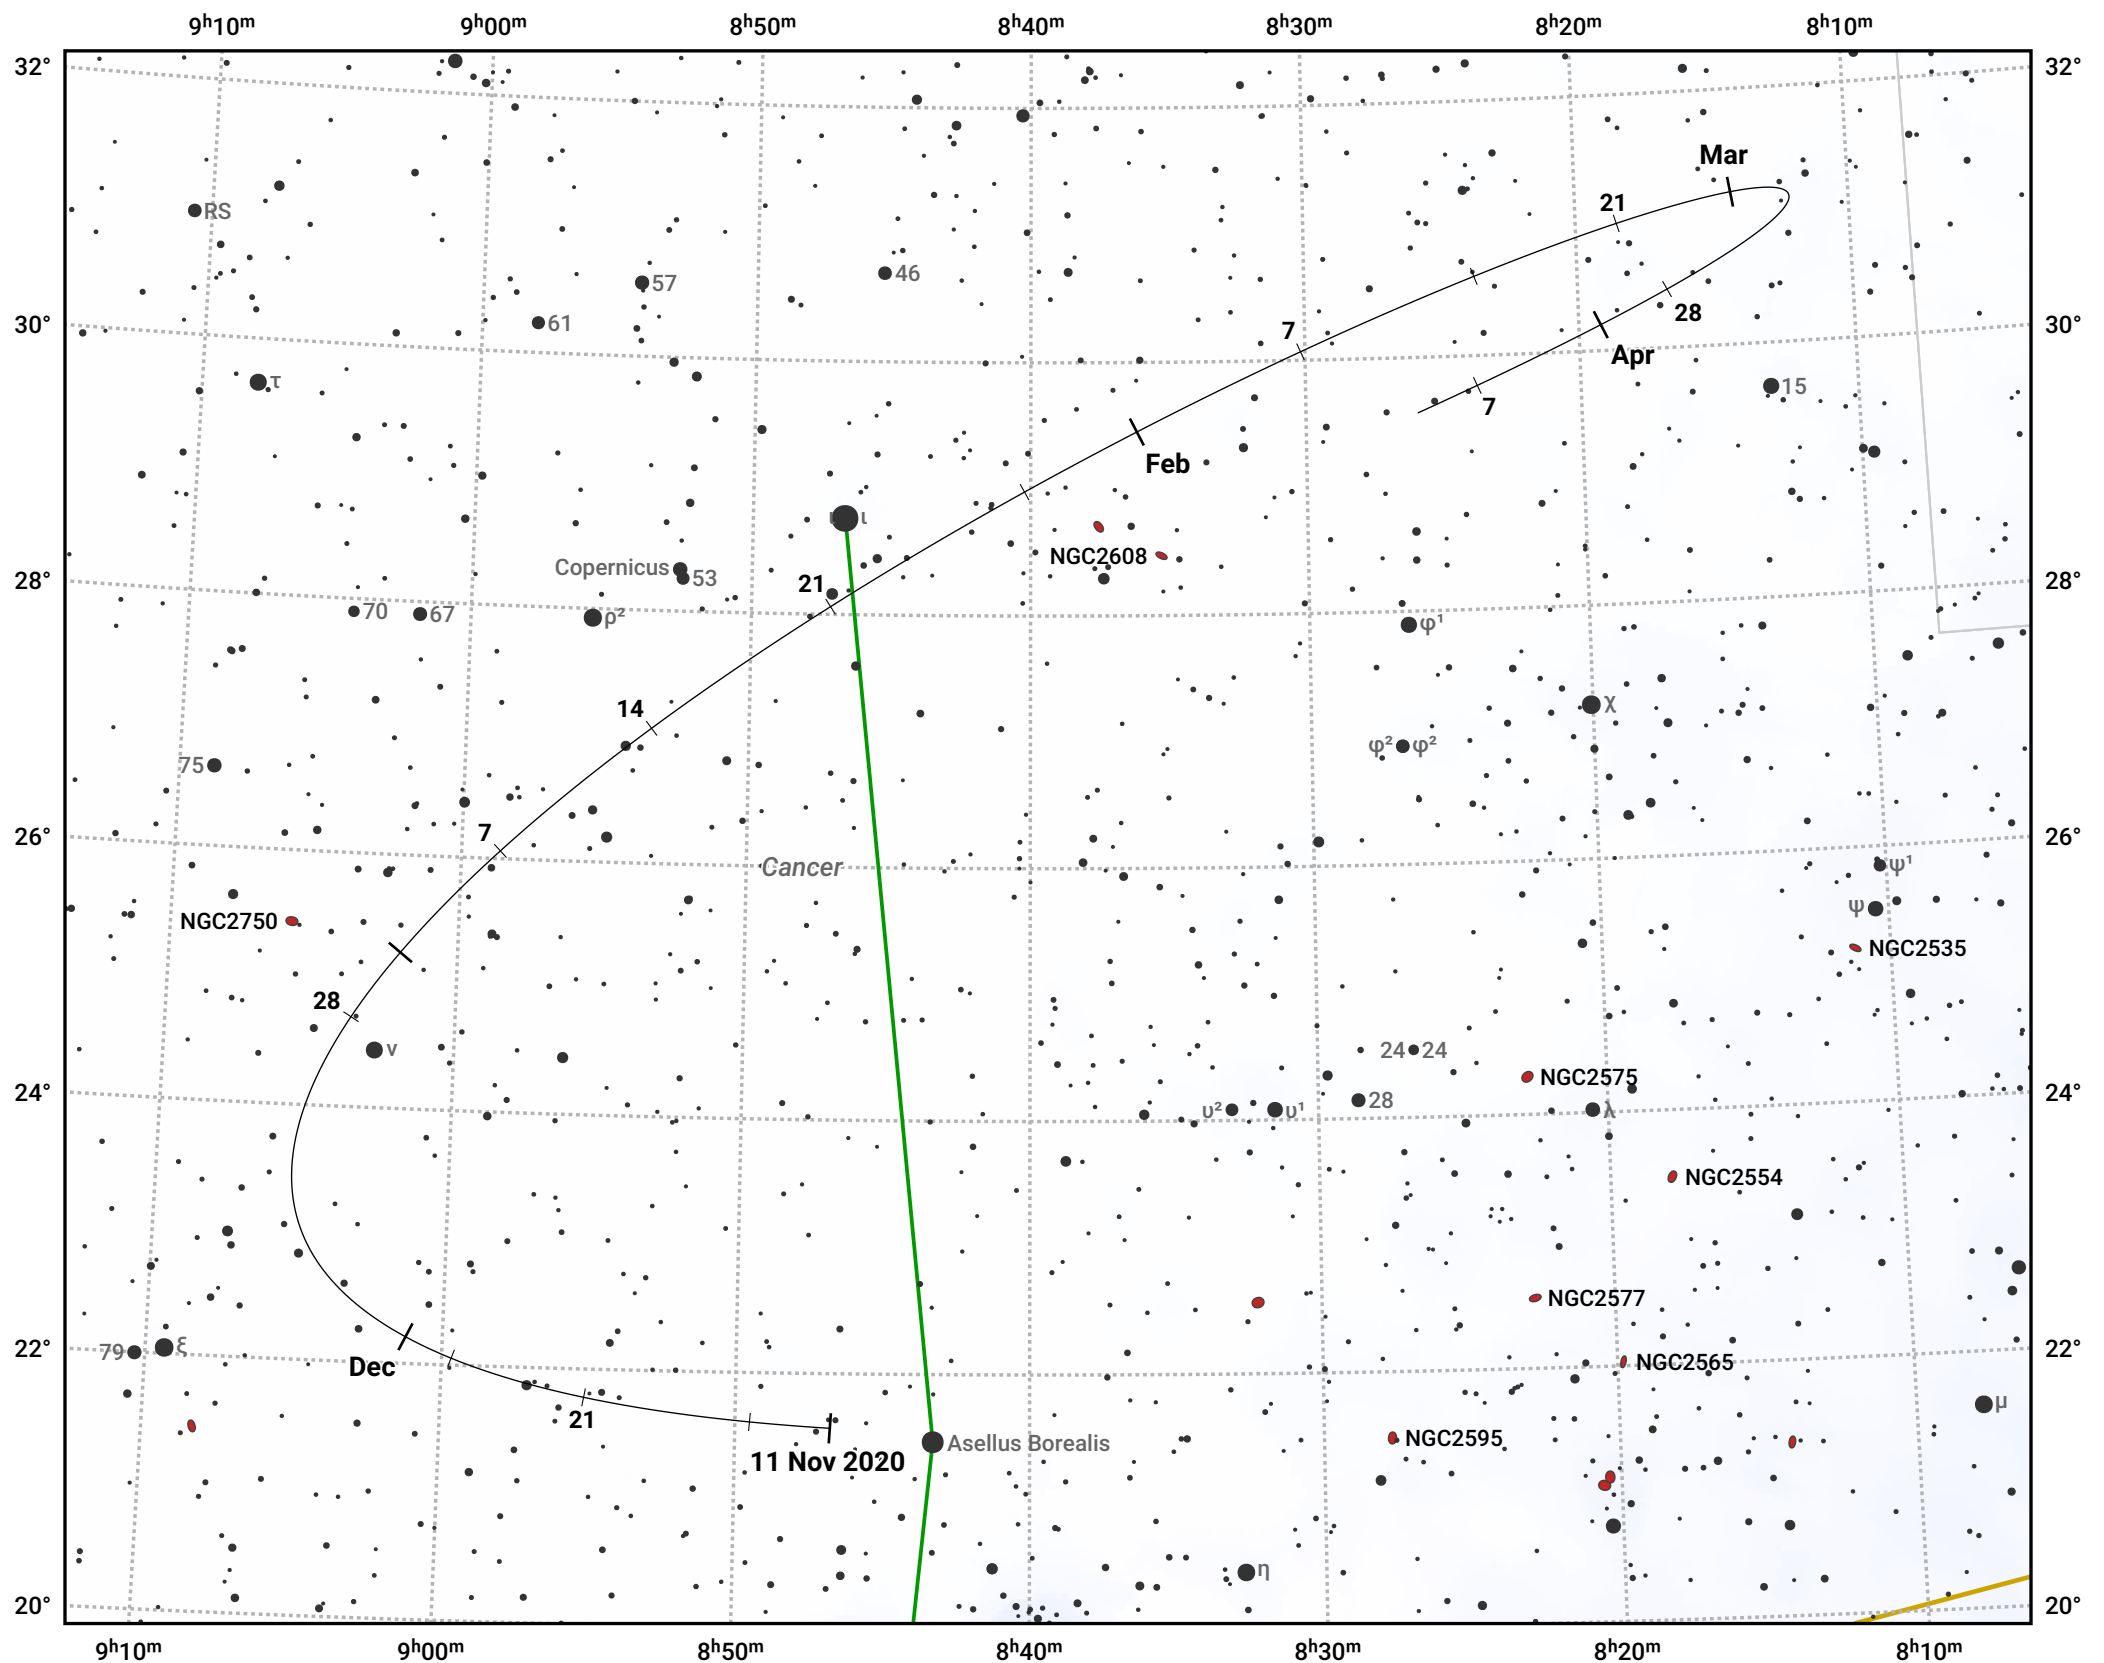

The path of Asteroid 14 Irene around opposition on 25 Jan 2021

© Dominic Ford 2011–2024. Date markers placed at midnight UTC. Downloaded from <https://in-the-sky.org>

Magnitude scale: · 10.0 · 9.0 · 8.0 · 7.0 · 6.0 ● 5.0 ● 4.0

— Ecliptic Plane

● Galaxy ■ Bright nebula ● Open cluster ⊕ Globular cluster

Date	Mag	Phase
2020 Dec 1	10.8	97%
2020 Dec 25	10.2	98%
2021 Jan 1	10.0	99%
2021 Feb 1	9.5	100%
2021 Mar 1	10.0	98%
2021 Apr 1	10.6	95%