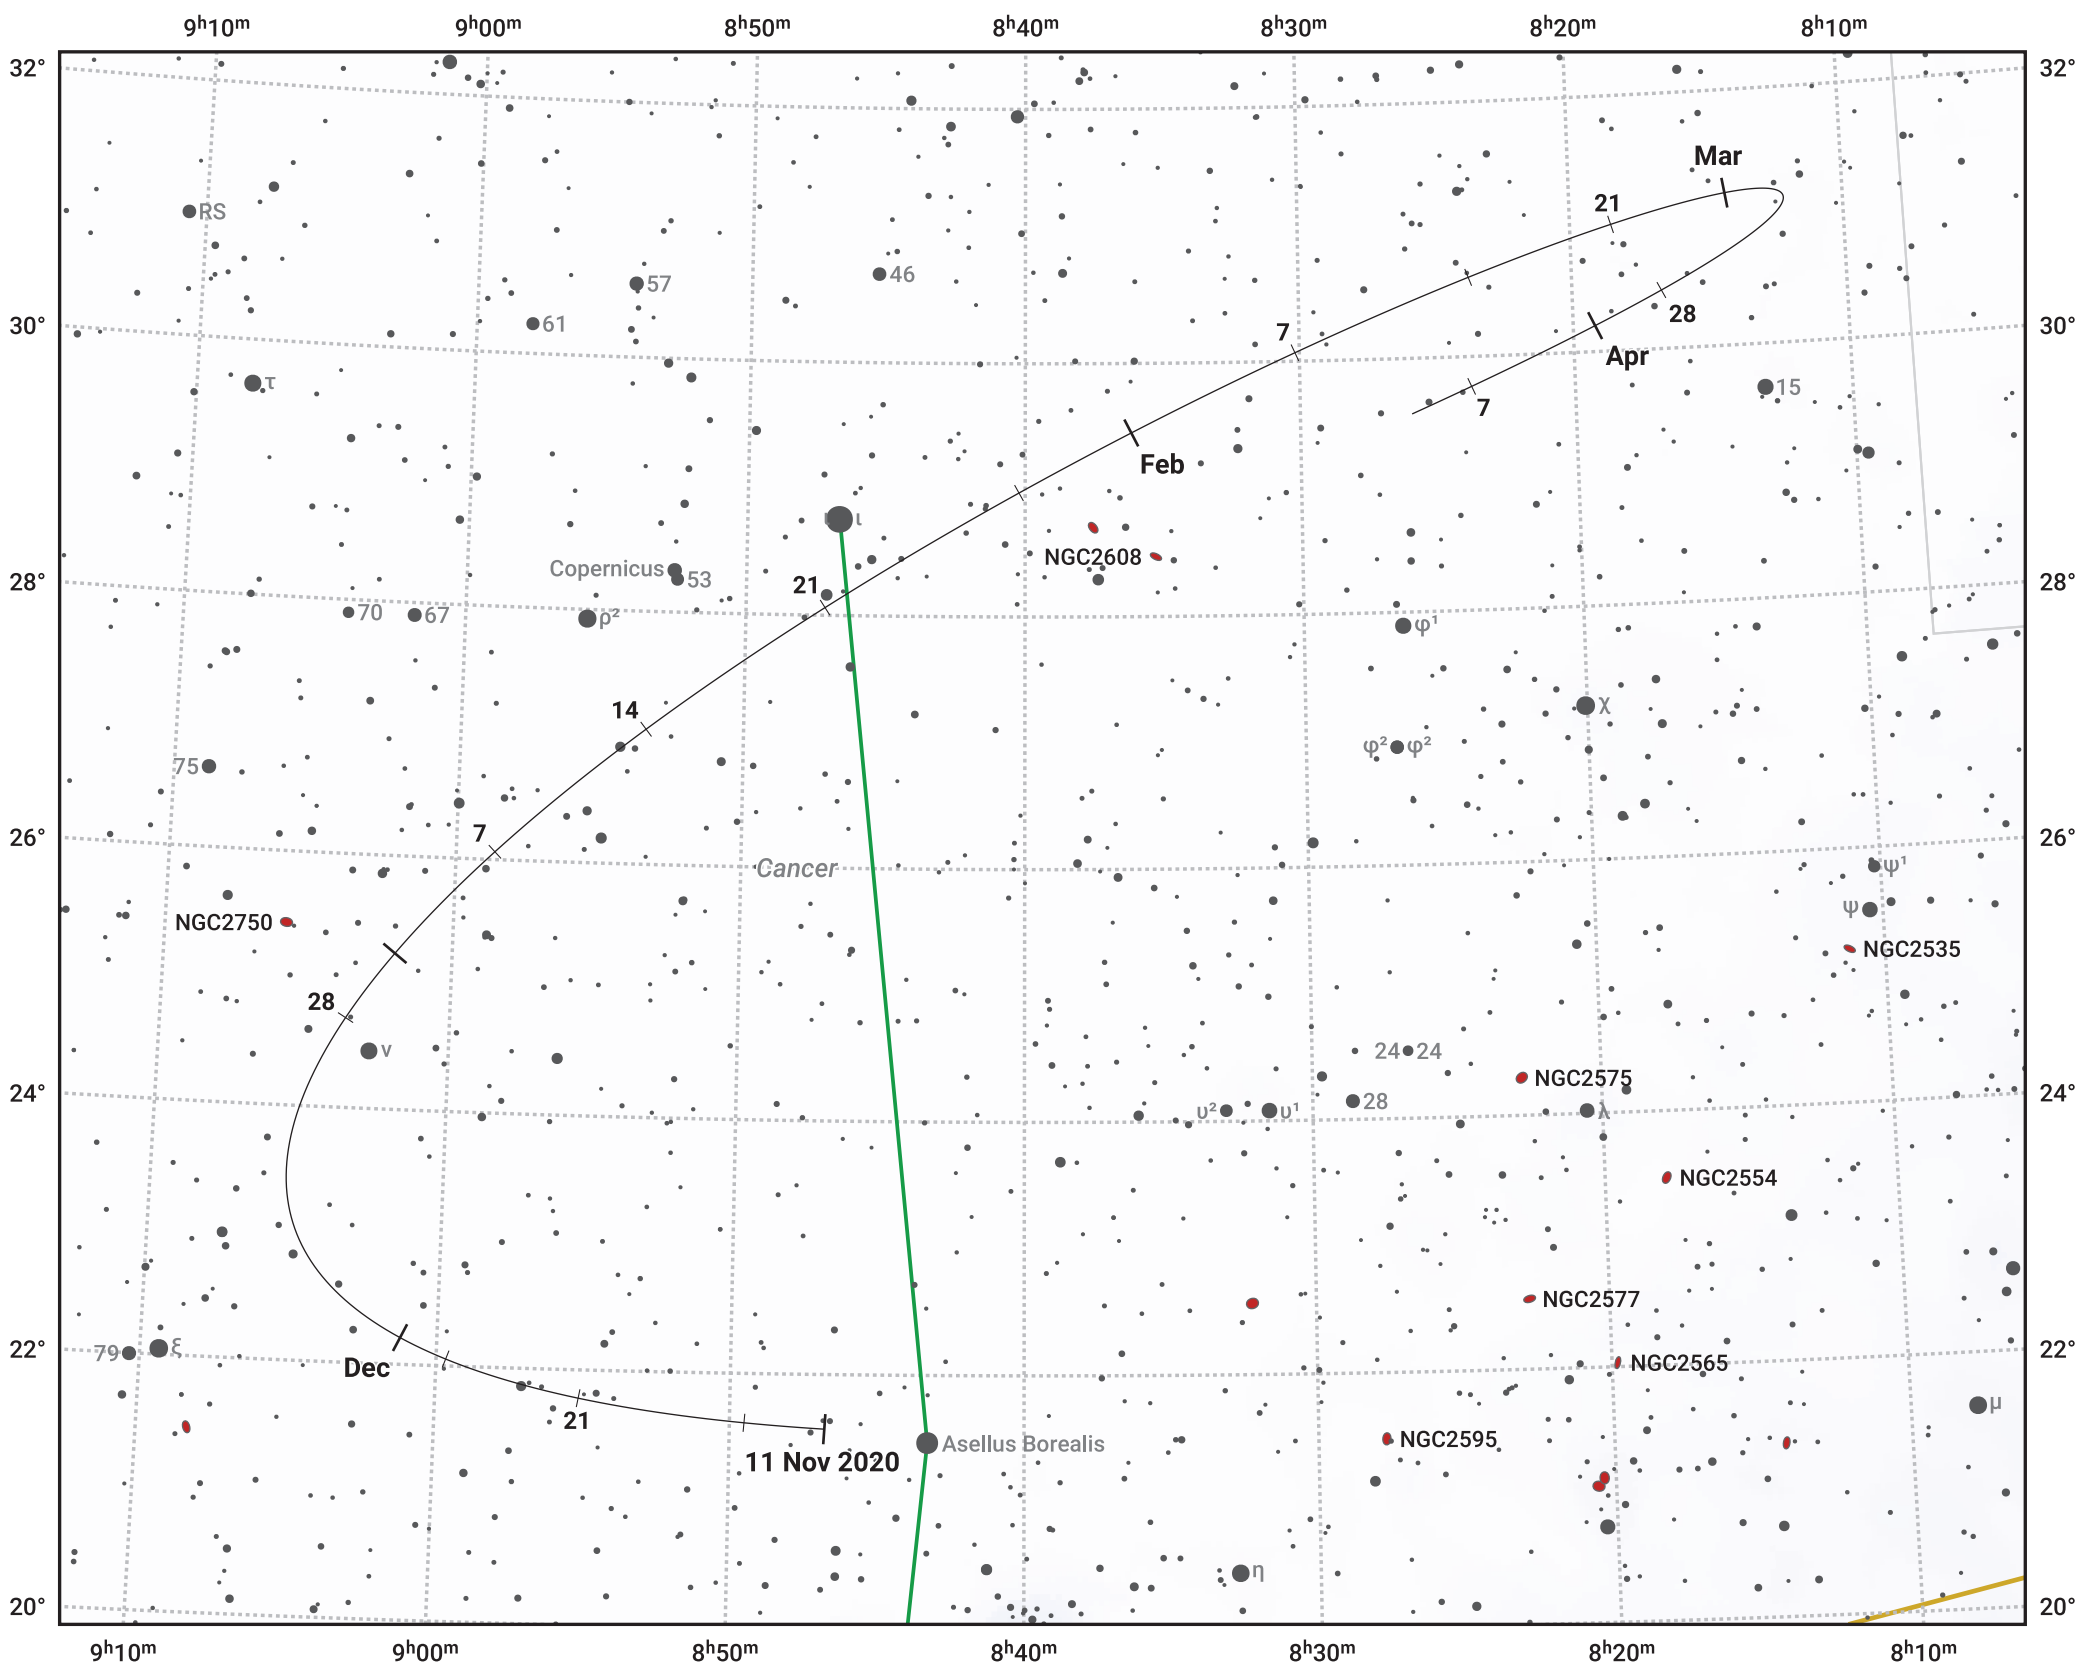

The path of Asteroid 14 Irene around opposition on 25 Jan 2021

© Dominic Ford 2011–2024. Date markers placed at midnight UTC. Downloaded from <https://in-the-sky.org>

Magnitude scale: 10.0 9.0 8.0 7.0 6.0 5.0 4.0

— Ecliptic Plane

Galaxy Bright nebula Open cluster Globular cluster

Date	Mag	Phase
2020 Dec 1	10.8	97%
2020 Dec 25	10.2	98%
2021 Jan 1	10.0	99%
2021 Feb 1	9.5	100%
2021 Mar 1	10.0	98%
2021 Apr 1	10.6	95%