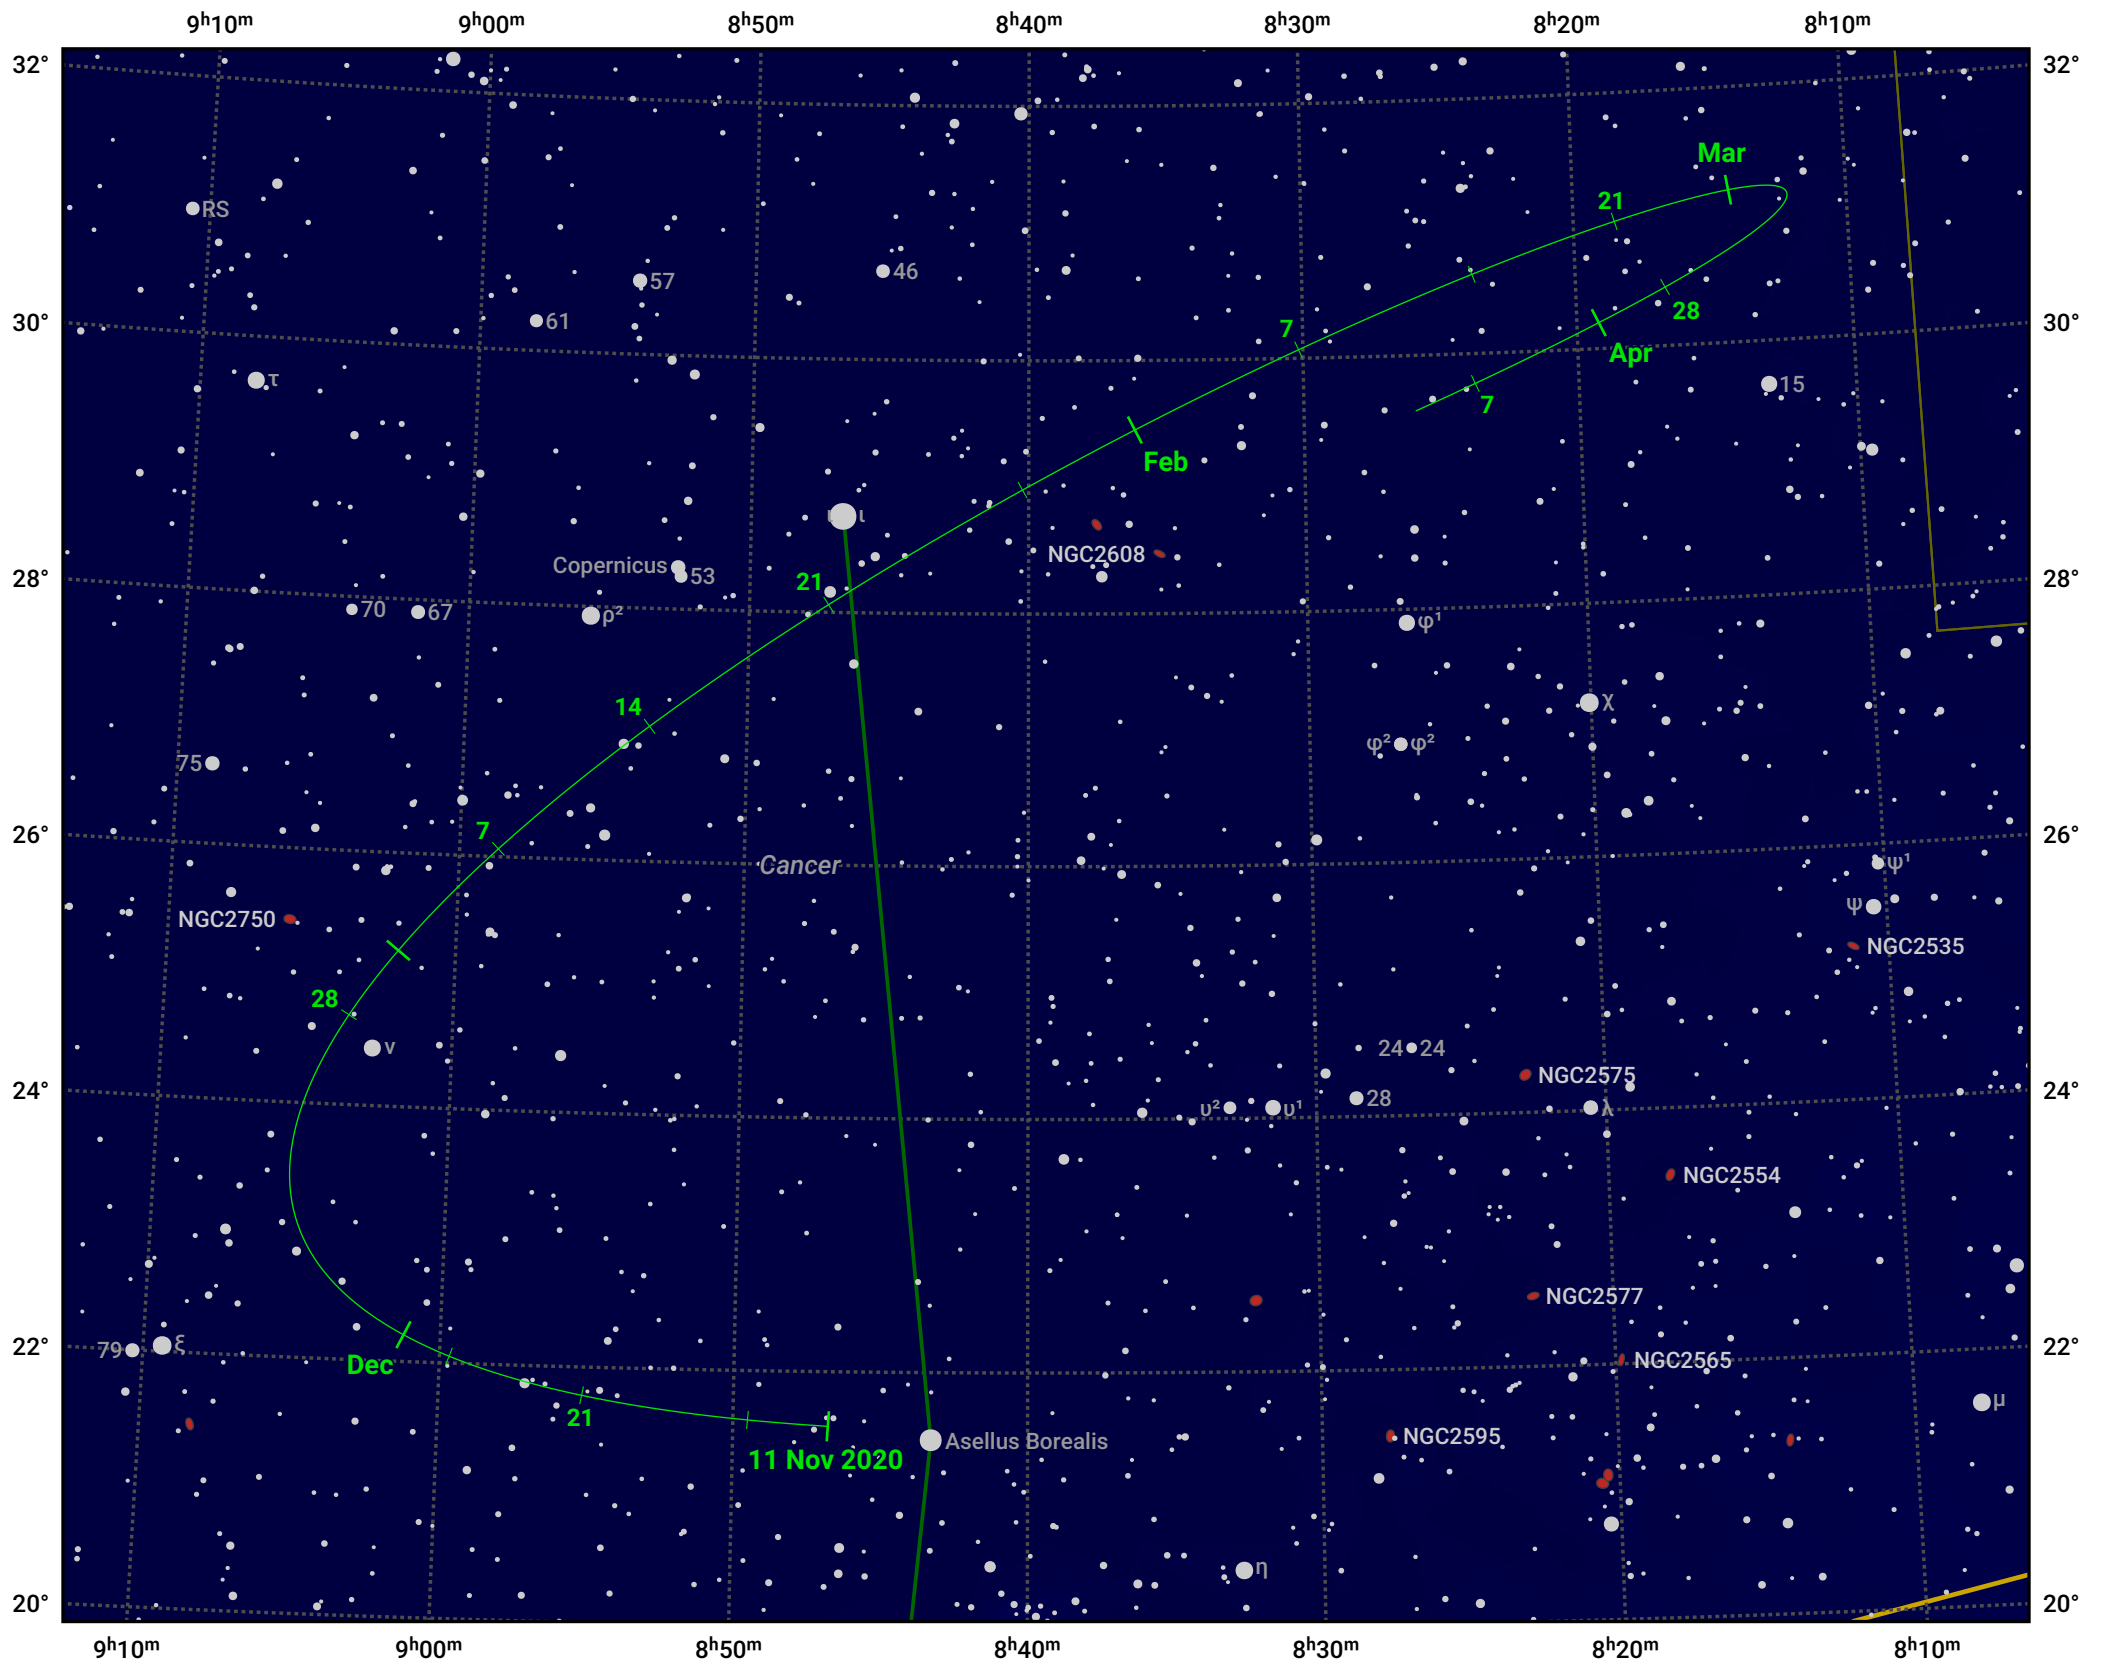

# The path of Asteroid 14 Irene around opposition on 25 Jan 2021

© Dominic Ford 2011–2024. Date markers placed at midnight UTC. Downloaded from <https://in-the-sky.org>

Magnitude scale:  10.0  9.0  8.0  7.0  6.0  5.0  4.0

Ecliptic Plane

Galaxy  Bright nebula  Open cluster  Globular cluster

Date	Mag	Phase
2020 Dec 1	10.8	97%
2020 Dec 25	10.2	98%
2021 Jan 1	10.0	99%
2021 Feb 1	9.5	100%
2021 Mar 1	10.0	98%
2021 Apr 1	10.6	95%