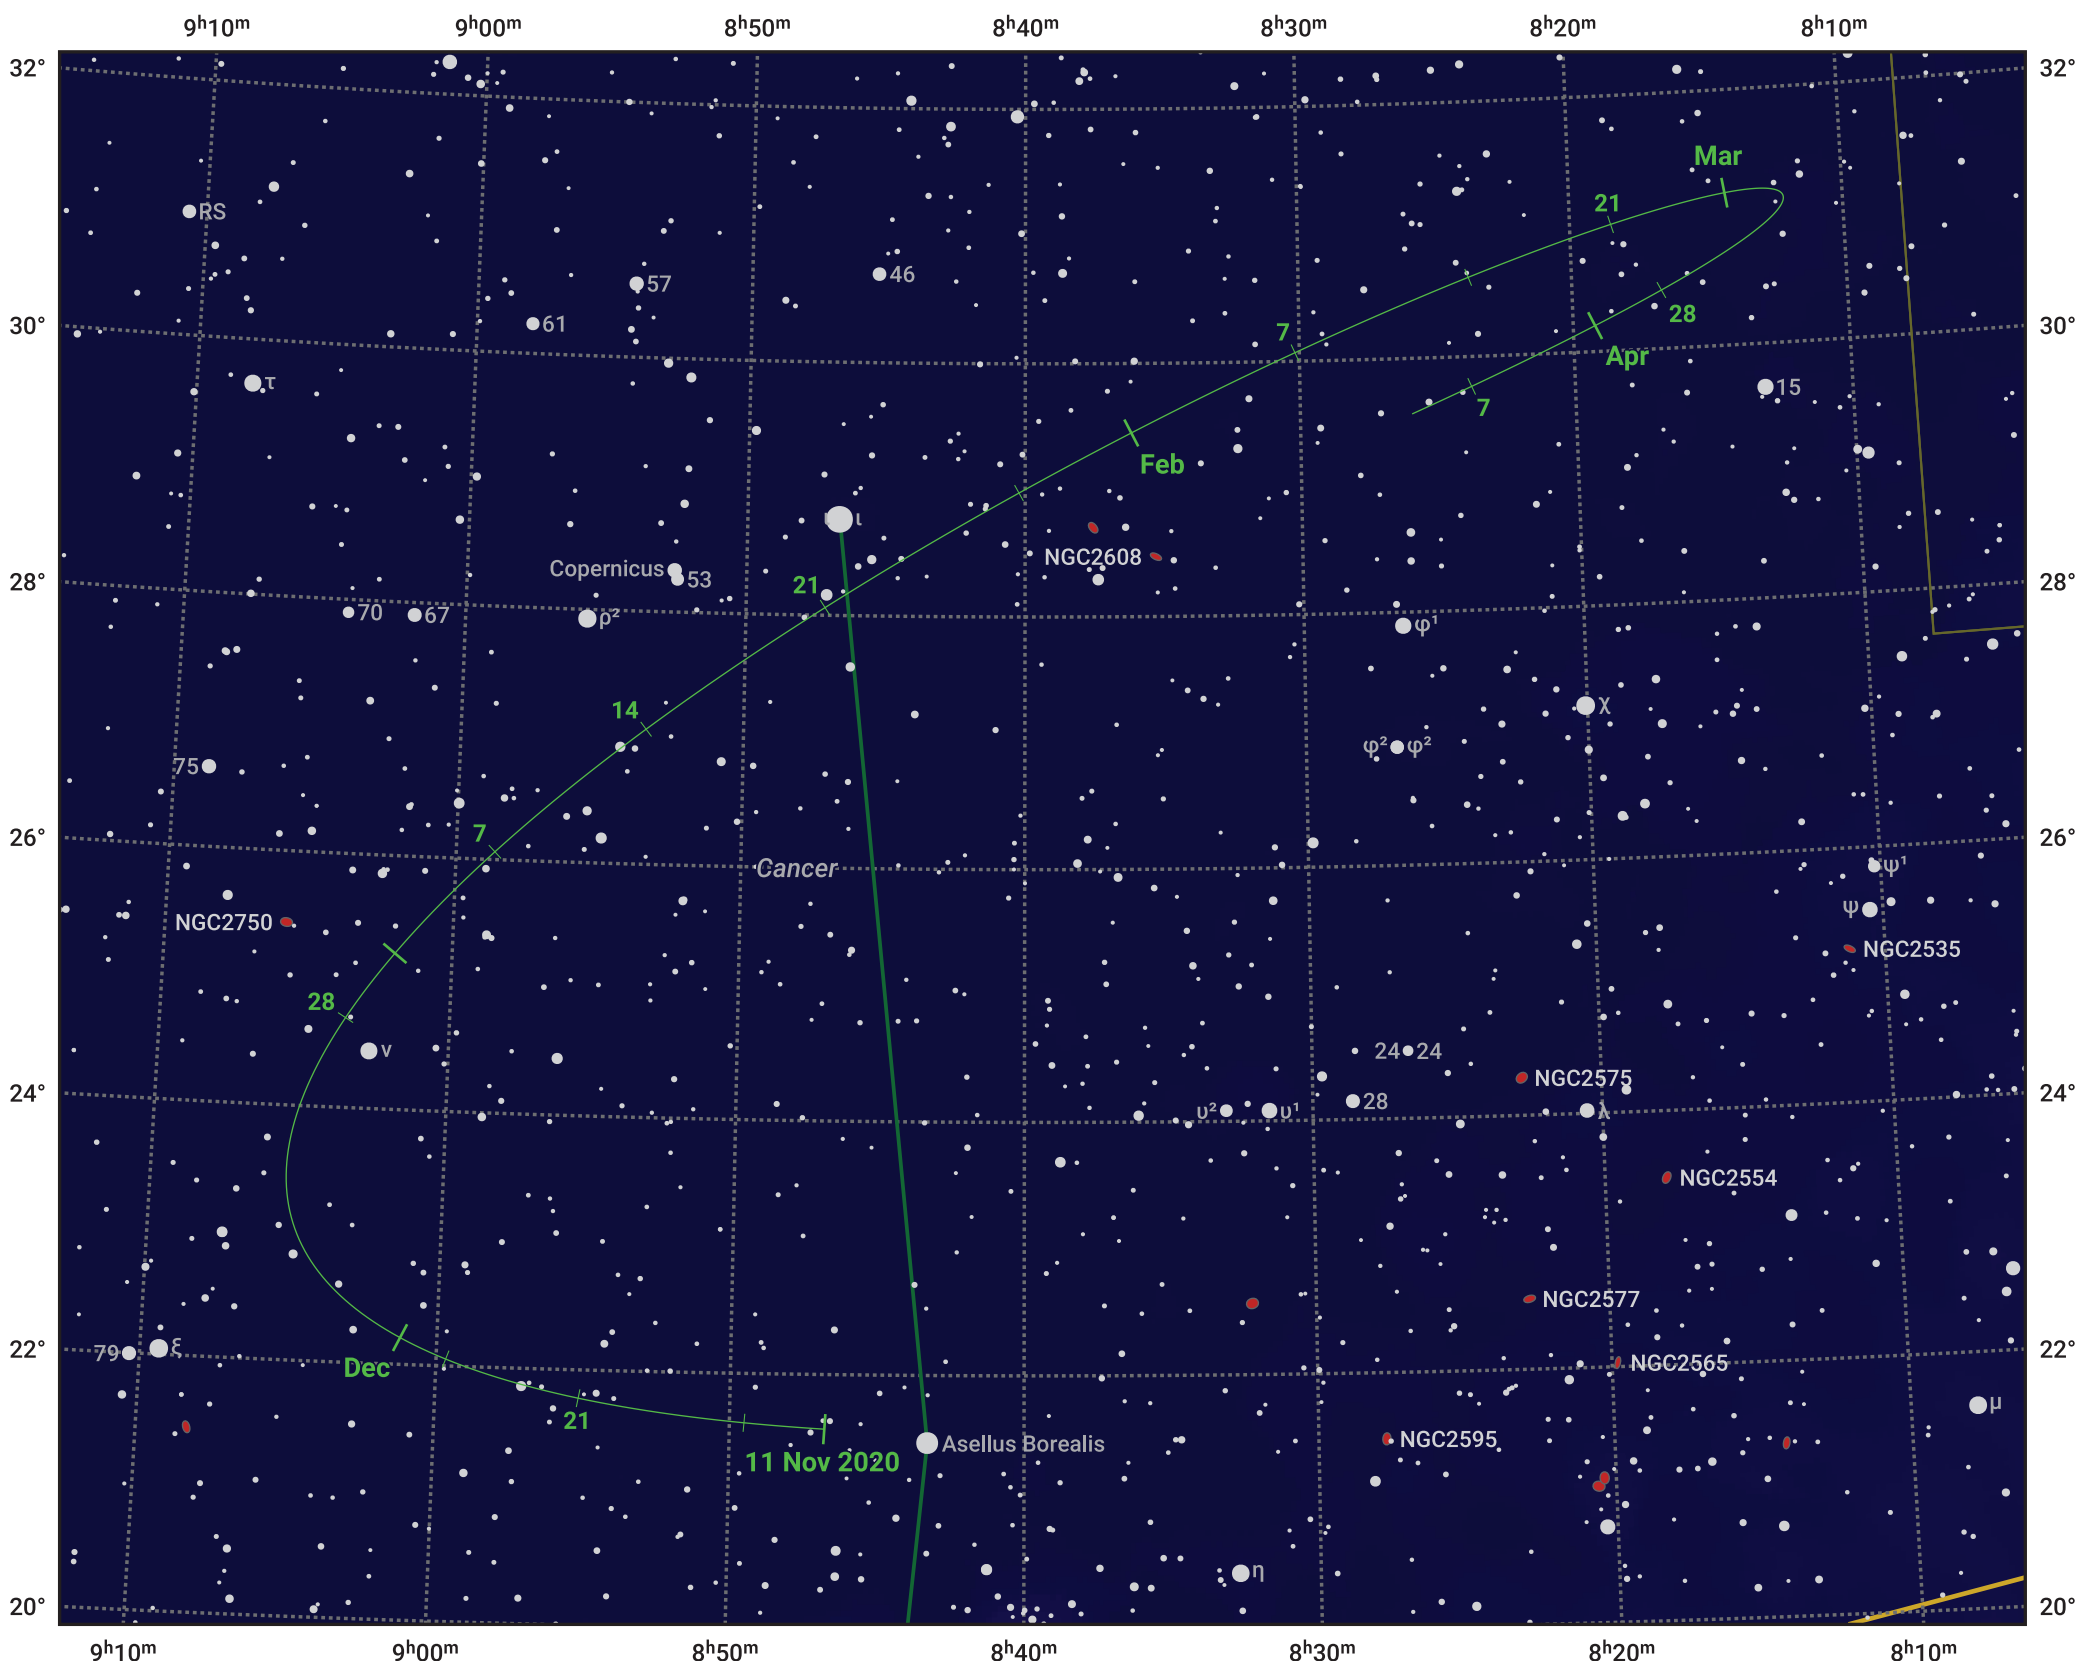

# The path of Asteroid 14 Irene around opposition on 25 Jan 2021

© Dominic Ford 2011–2024. Date markers placed at midnight UTC. Downloaded from <https://in-the-sky.org>

Magnitude scale: 10.0 9.0 8.0 7.0 6.0 5.0 4.0

— Ecliptic Plane

Galaxy    Bright nebula    Open cluster    Globular cluster

Date	Mag	Phase
2020 Dec 1	10.8	97%
2020 Dec 25	10.2	98%
2021 Jan 1	10.0	99%
2021 Feb 1	9.5	100%
2021 Mar 1	10.0	98%
2021 Apr 1	10.6	95%