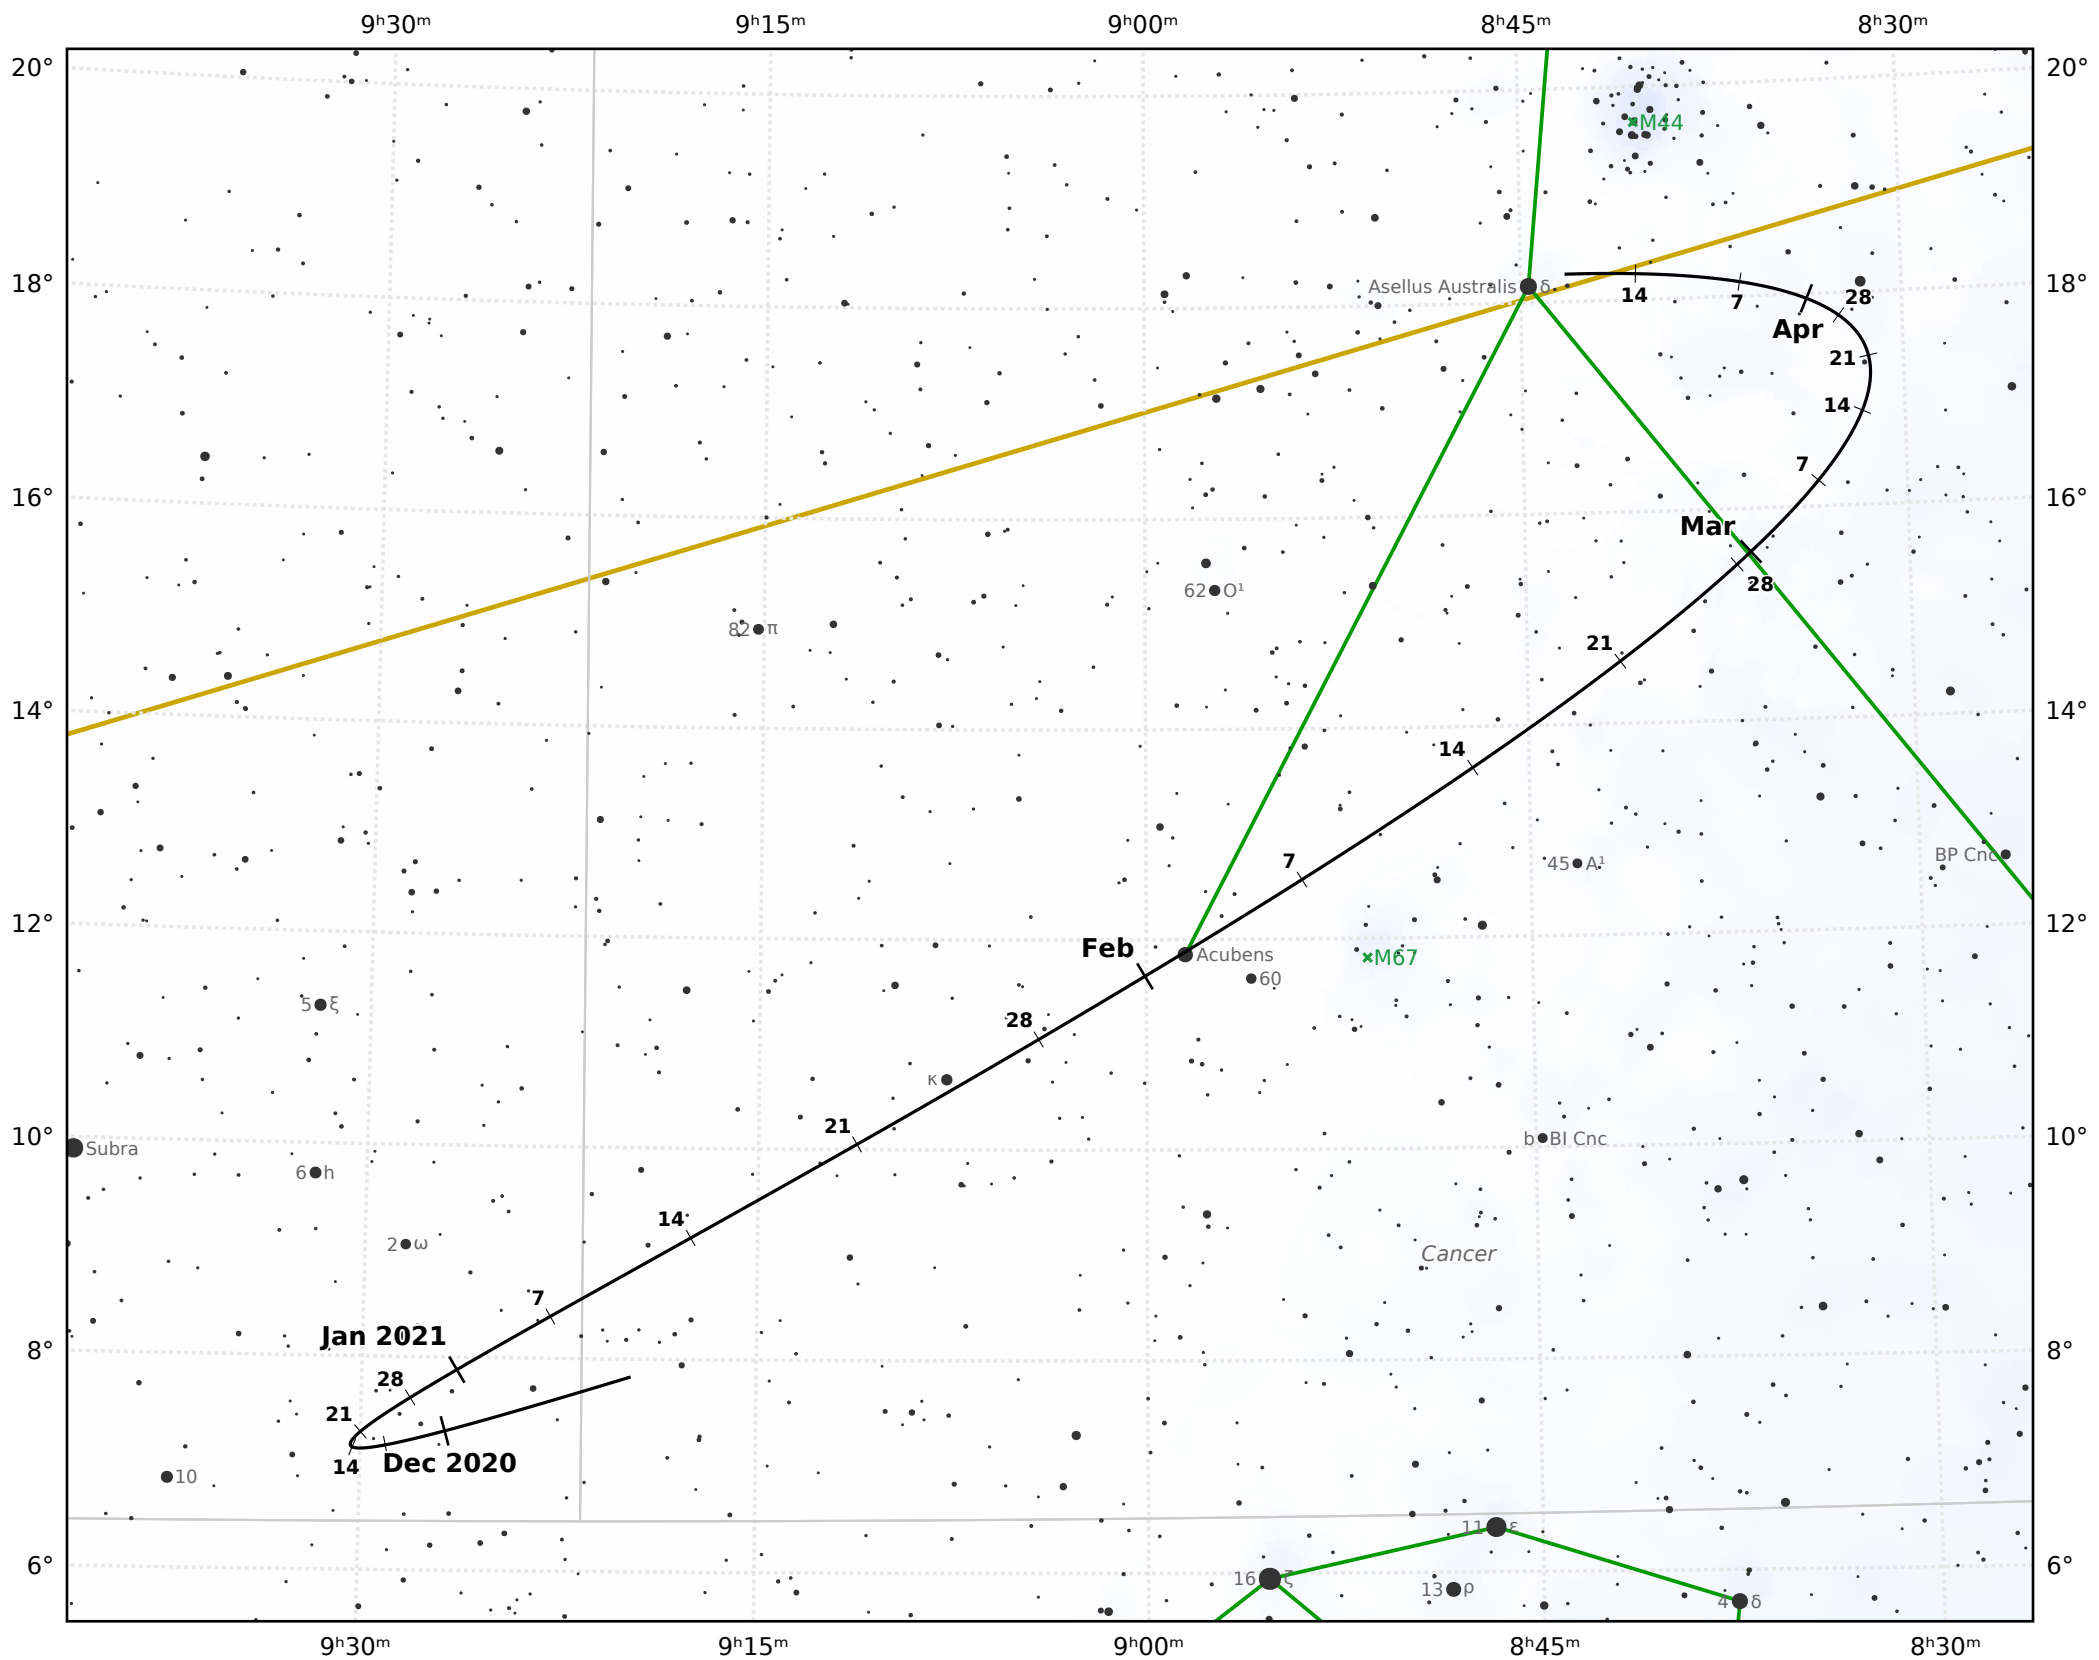

The path of Asteroid 18 Melpomene around opposition on 2 Feb 2021

© Dominic Ford 2011-2021. Downloaded from <https://in-the-sky.org>

Magnitude scale: -9.5 -9.0 -8.5 -8.0 -7.5 -7.0 -6.5 -6.0 -5.5 -5.0 -4.5 -4.0 -3.5 -3.0

— Ecliptic Plane