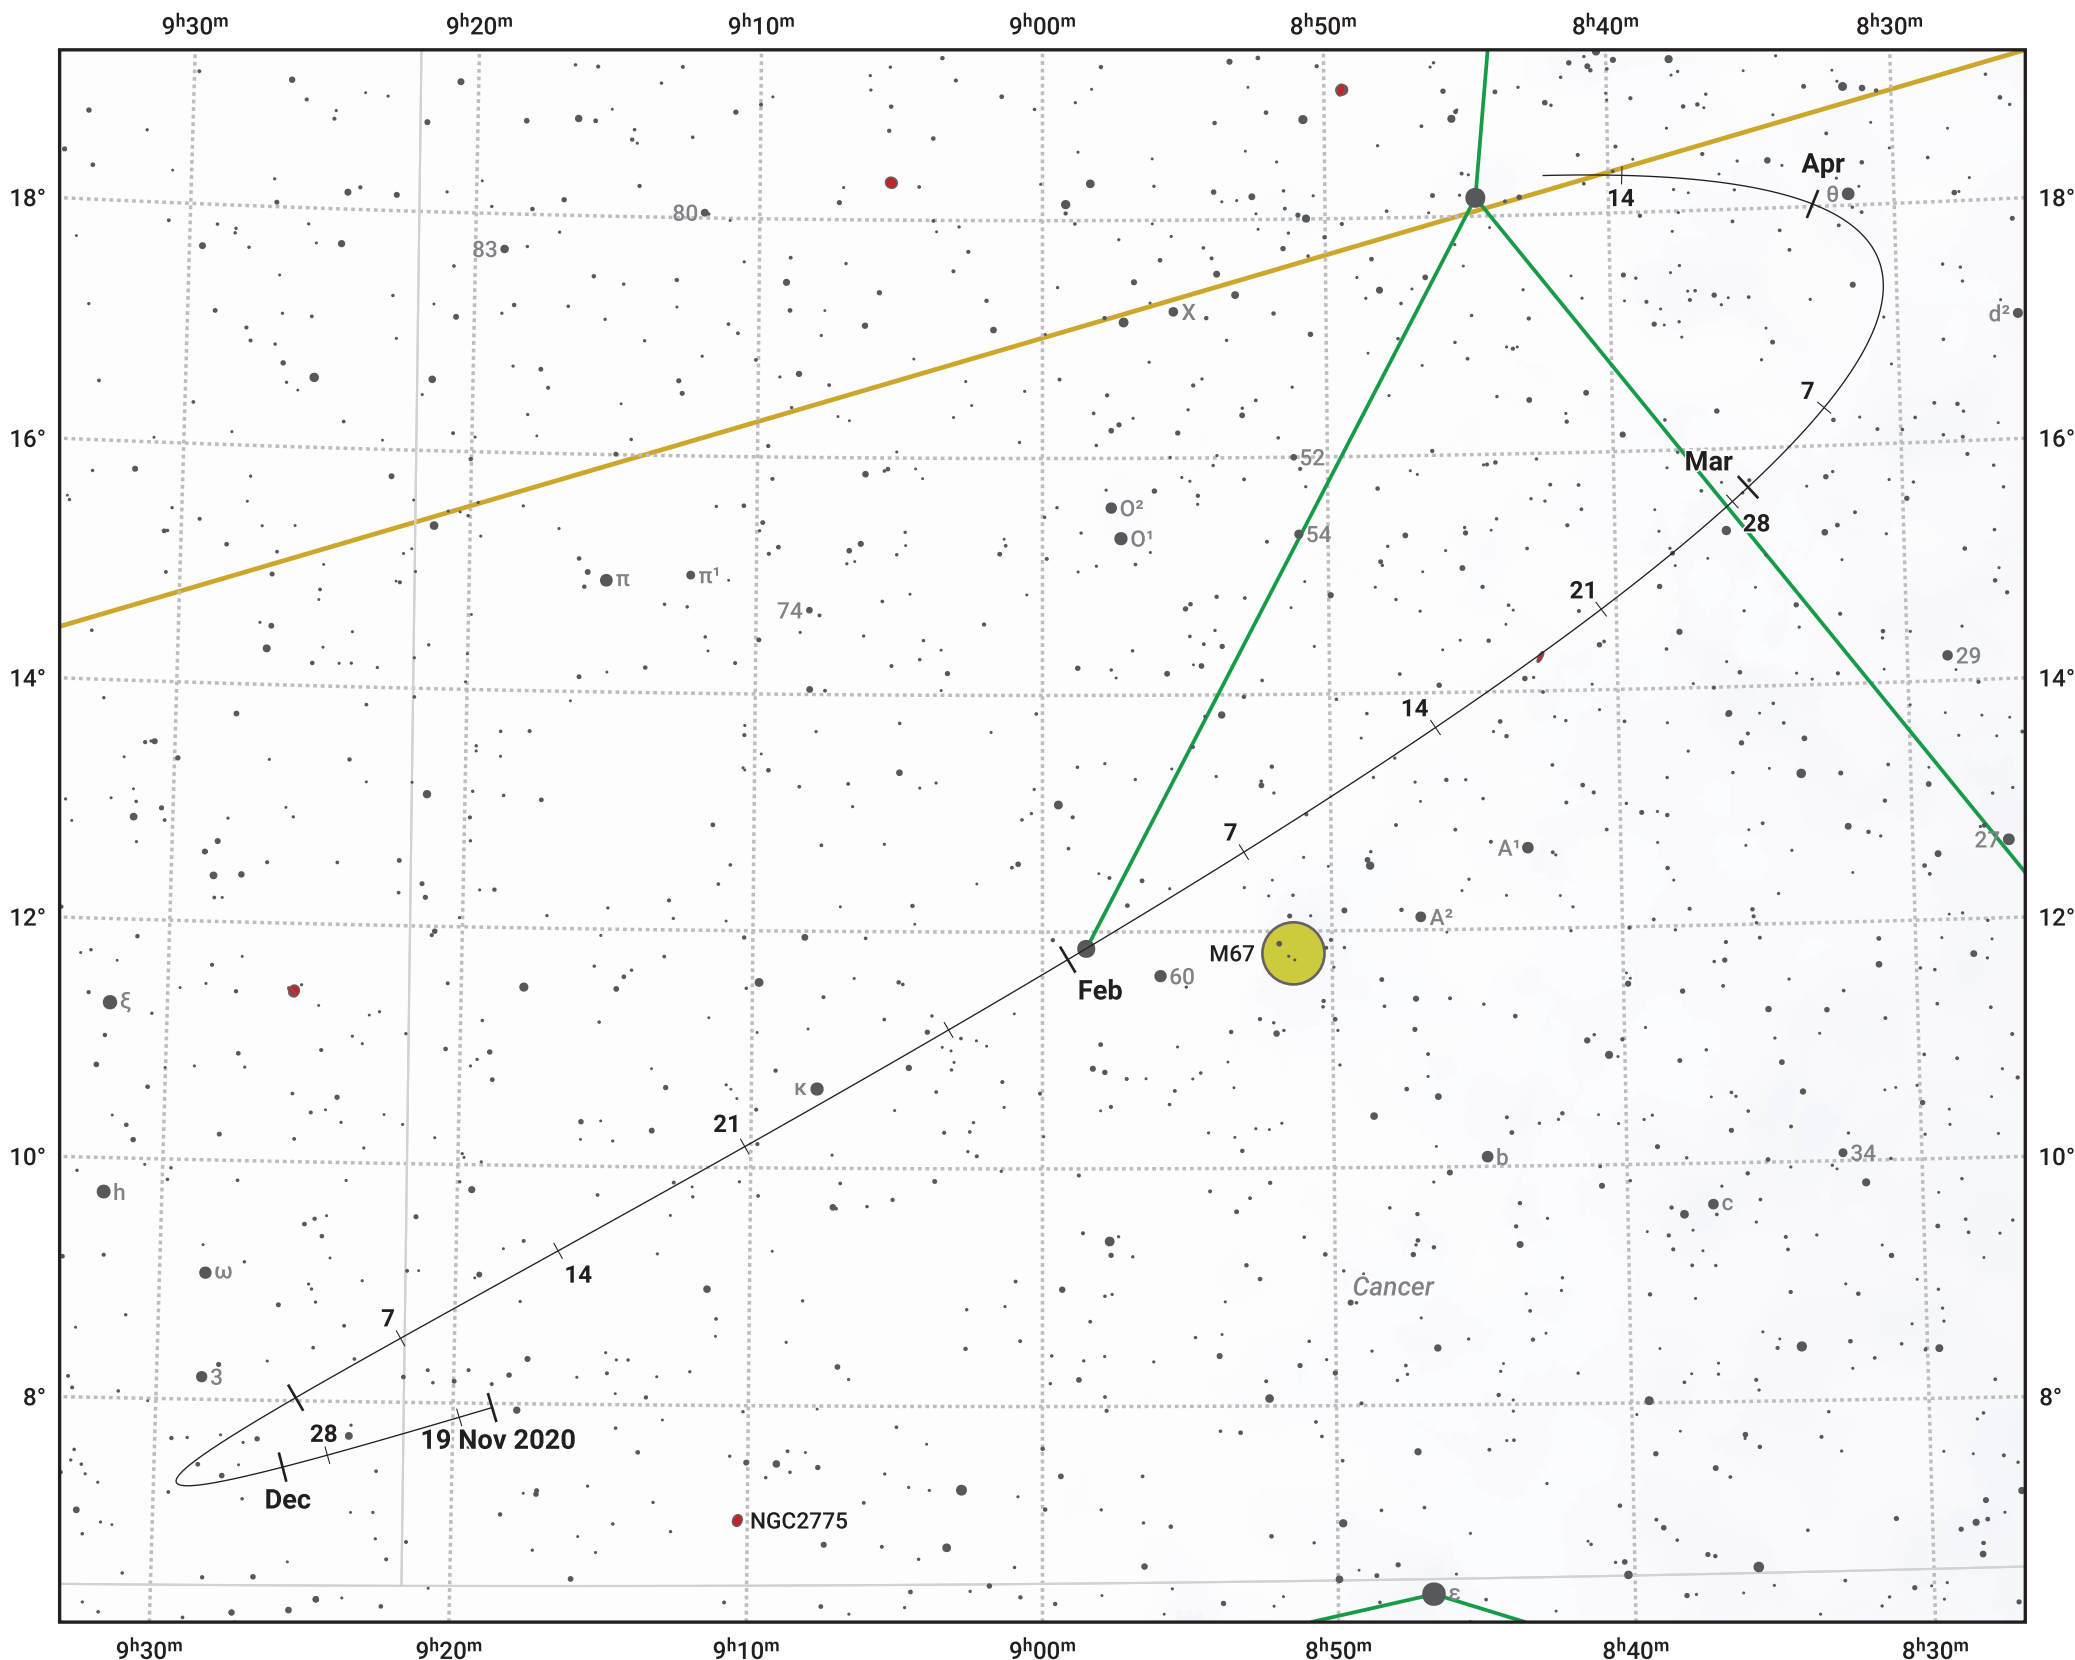

# The path of Asteroid 18 Melpomene around opposition on 2 Feb 2021

© Dominic Ford 2011–2024. Date markers placed at midnight UTC. Downloaded from <https://in-the-sky.org>

Magnitude scale:    • 10.0    • 9.0    • 8.0    • 7.0    • 6.0    • 5.0    • 4.0    • 3.0

— Ecliptic Plane

- Galaxy
- Bright nebula
- Open cluster
- ⊕ Globular cluster

Date	Mag	Phase
2020 Dec 1	10.5	95%
2021 Jan 1	9.9	98%
2021 Jan 16	9.6	99%
2021 Feb 1	9.3	100%
2021 Mar 1	10.0	99%
2021 Mar 23	10.6	97%
2021 Apr 1	10.8	97%