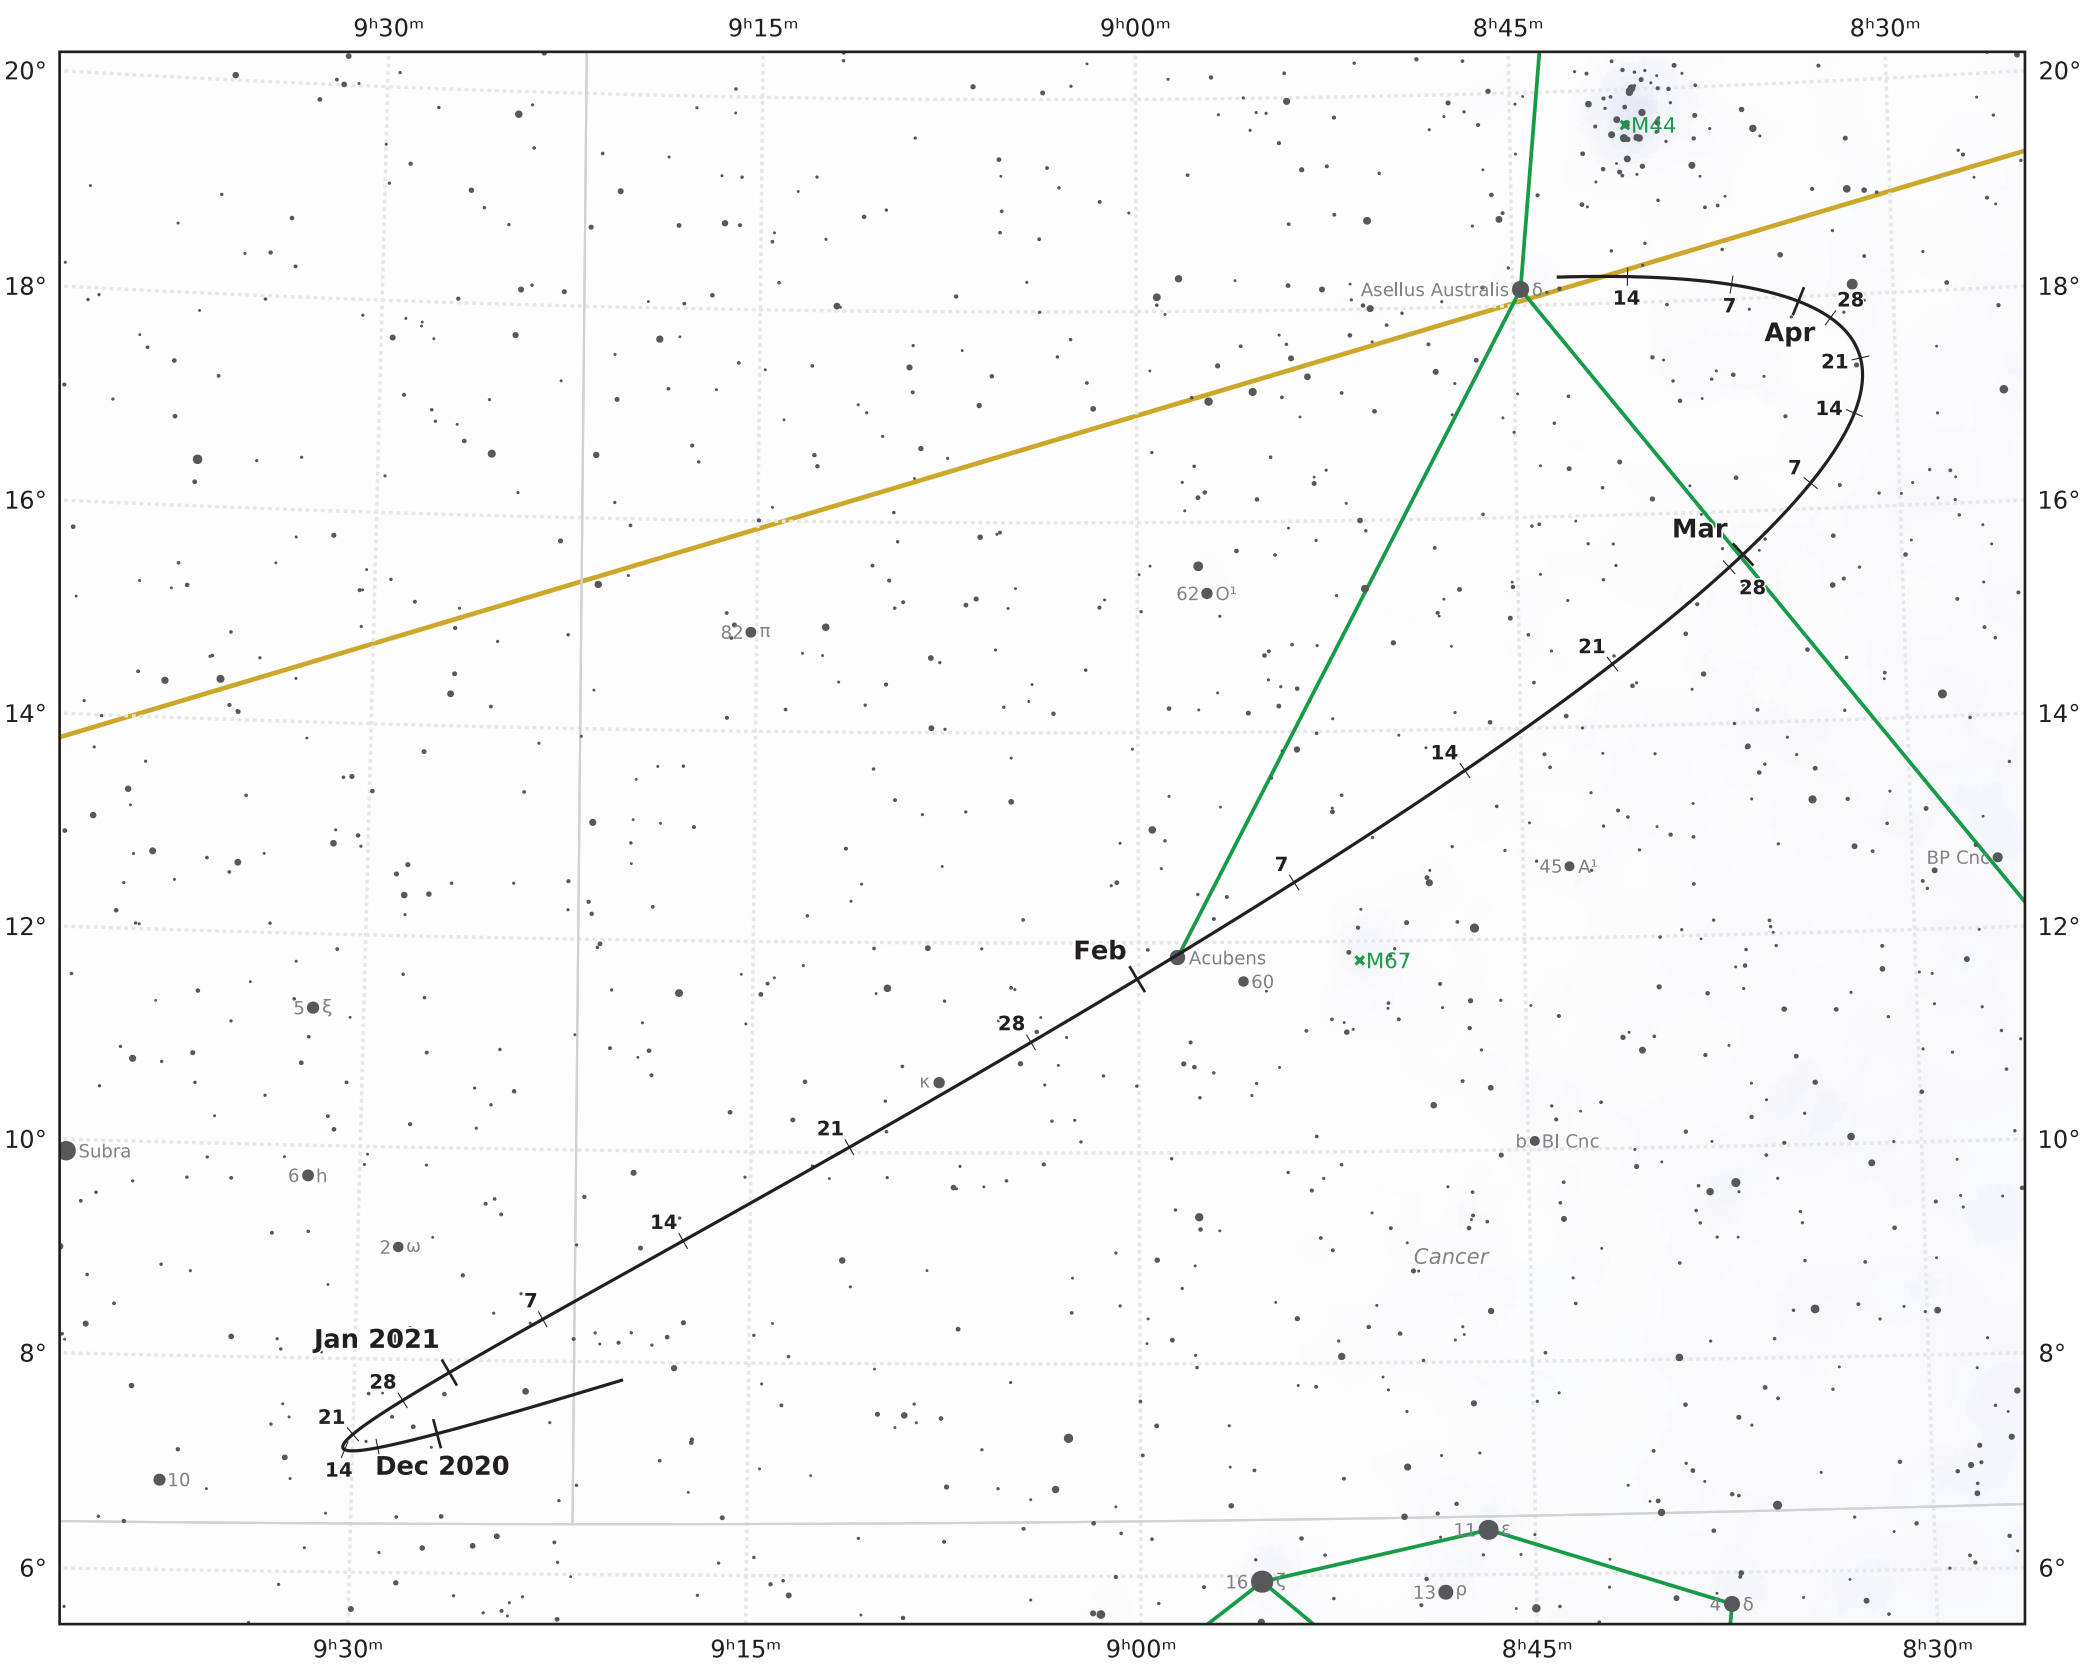

The path of Asteroid 18 Melpomene around opposition on 2 Feb 2021

— Ecliptic Plane