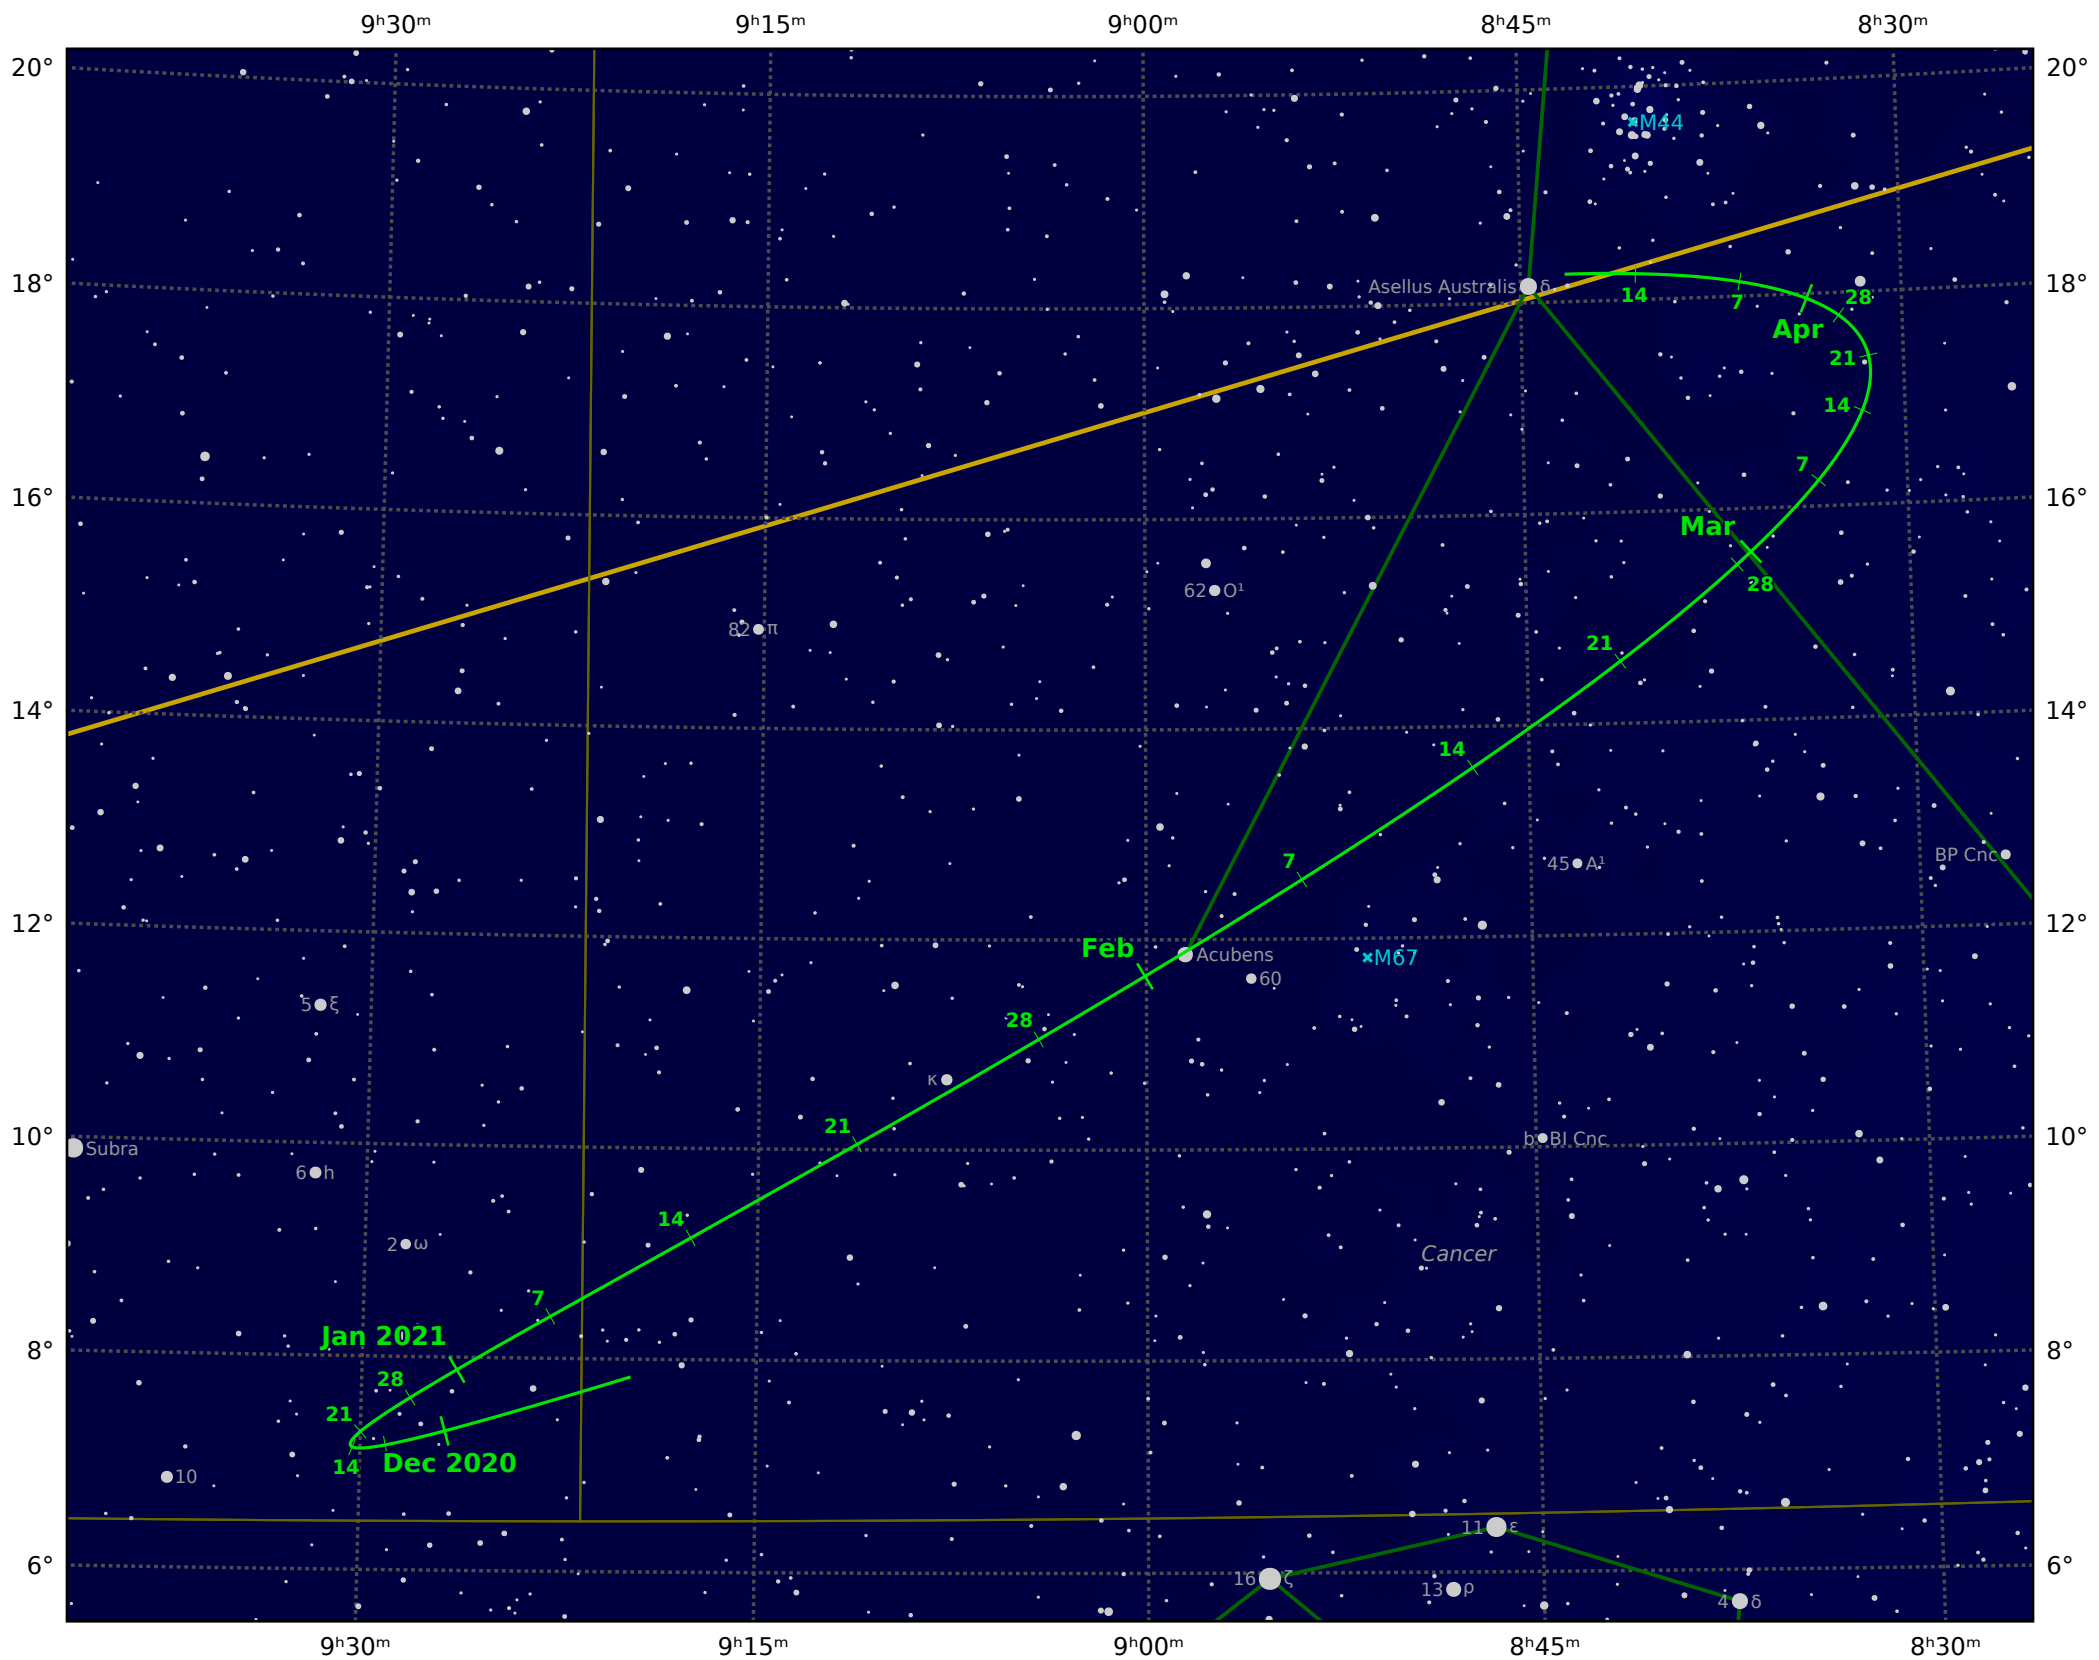

# The path of Asteroid 18 Melpomene around opposition on 2 Feb 2021

© Dominic Ford 2011–2021. Downloaded from <https://in-the-sky.org>

Magnitude scale: ● -9.5 ● -9.0 ● -8.5 ● -8.0 ● -7.5 ● -7.0 ● -6.5 ● -6.0 ● -5.5 ● -5.0 ● -4.5 ● -4.0 ● -3.5 ● -3.0

— Ecliptic Plane