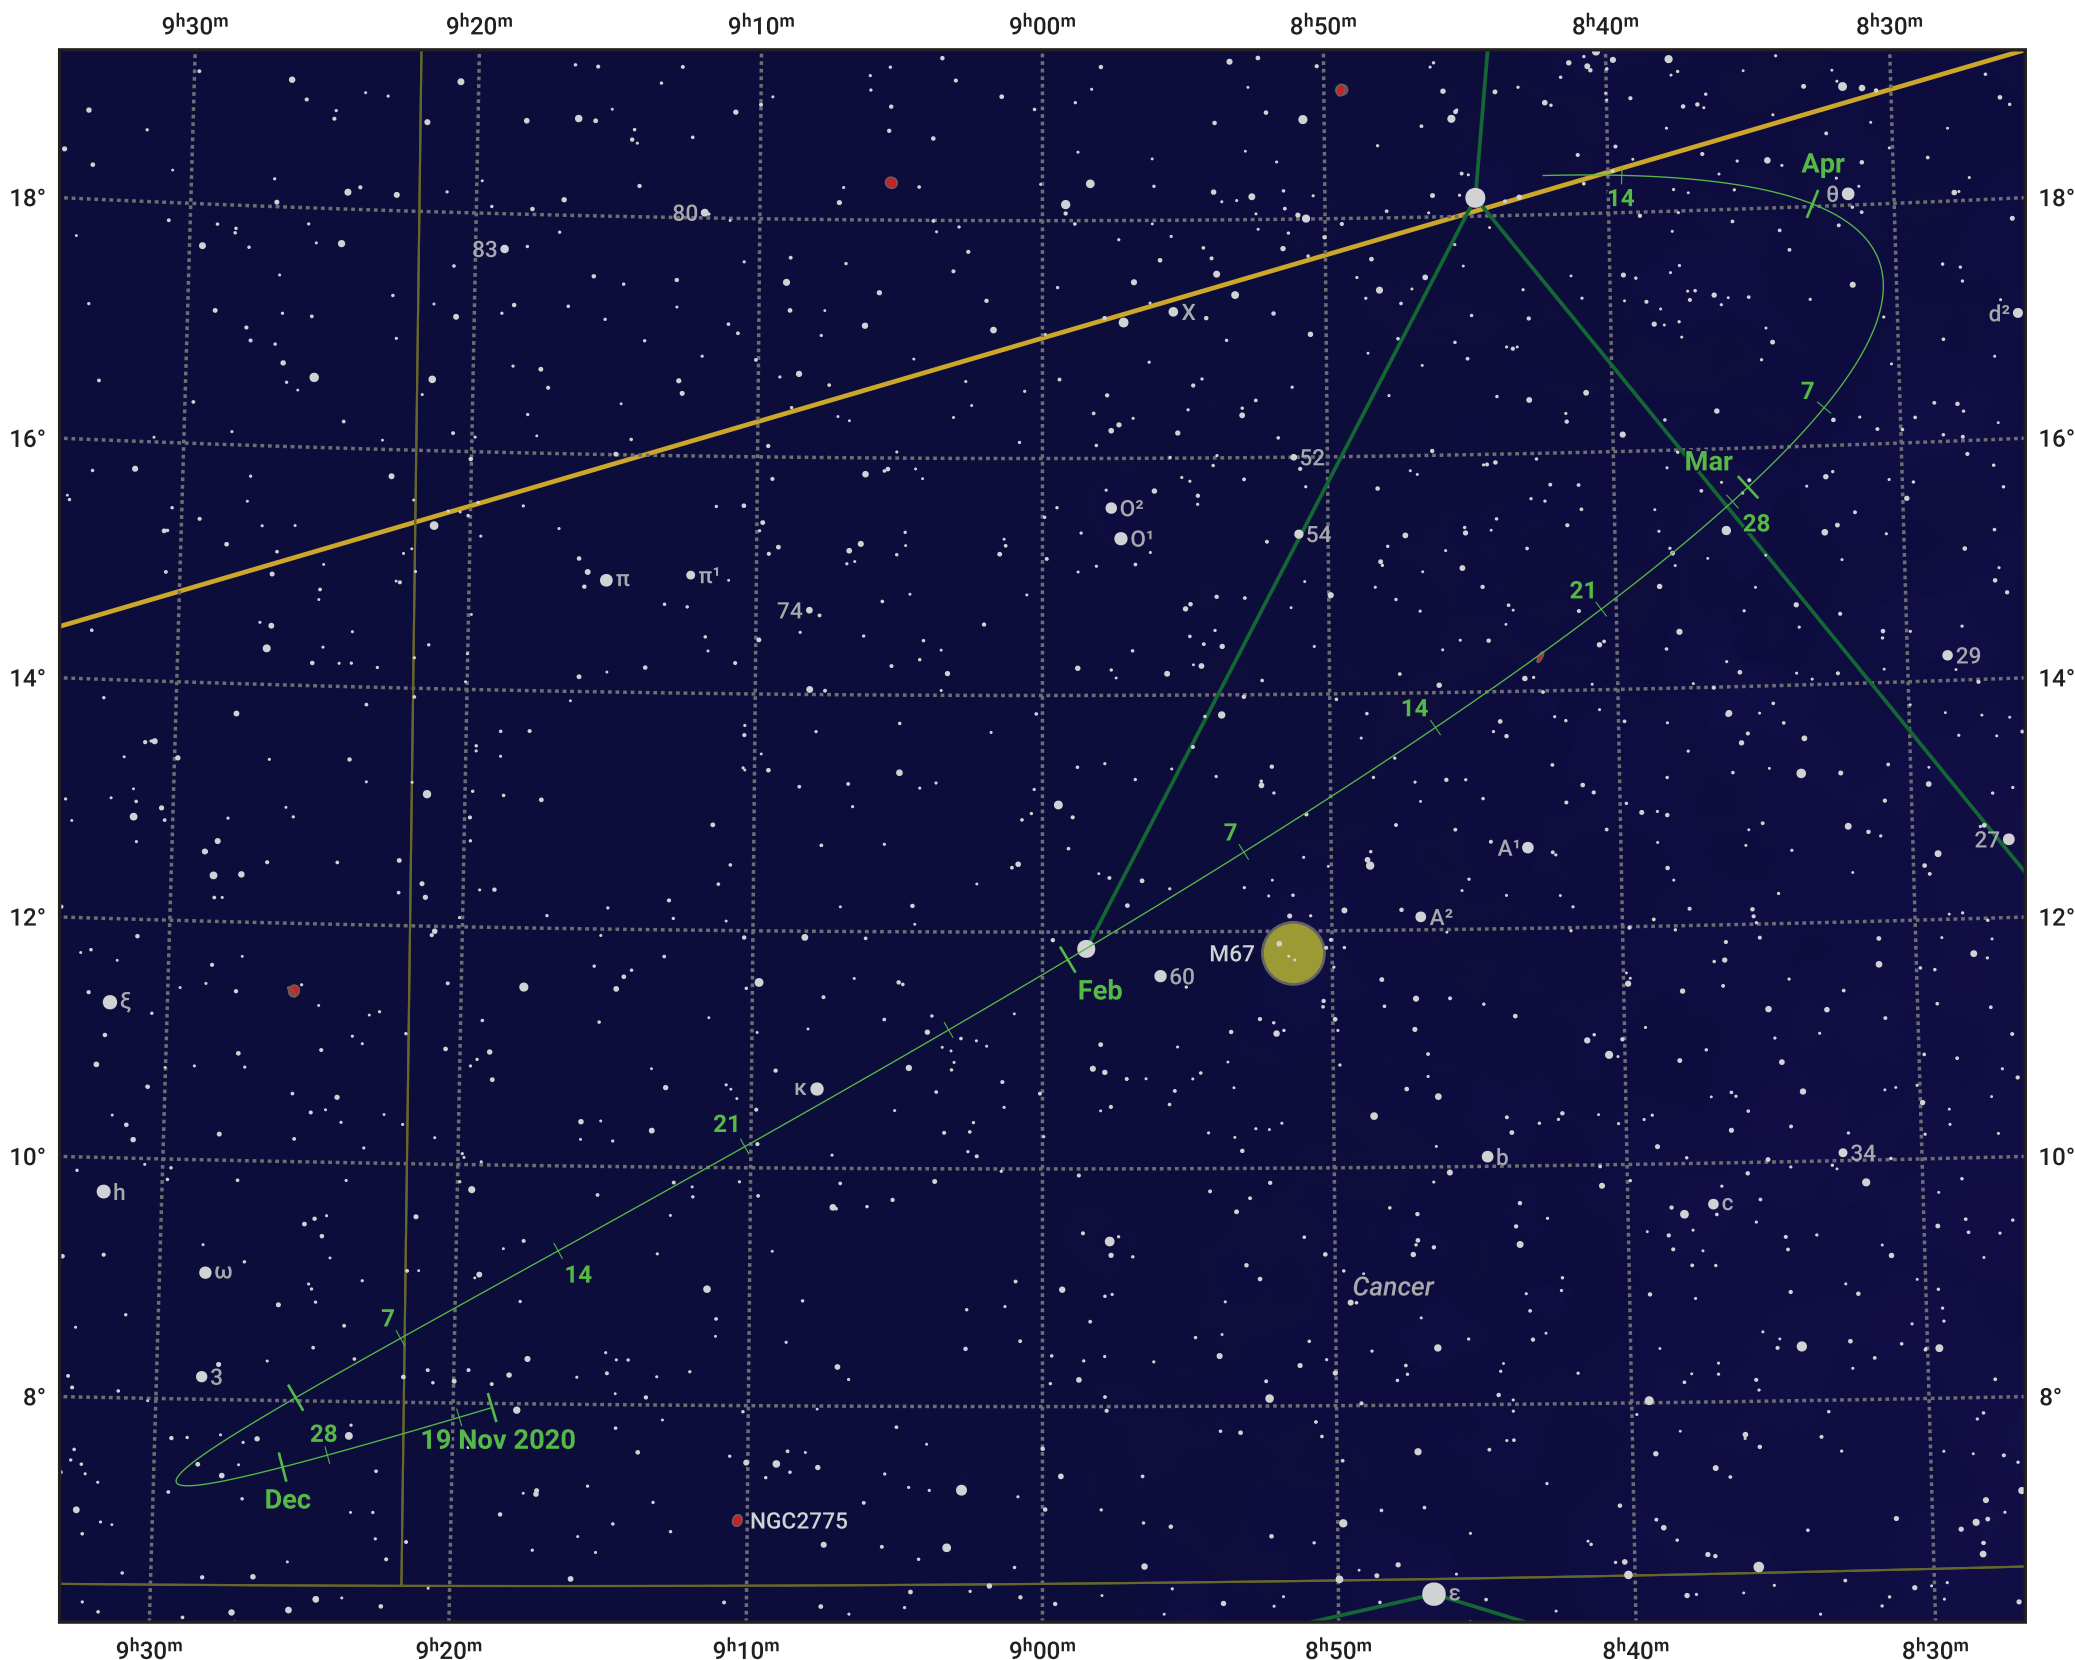

# The path of Asteroid 18 Melpomene around opposition on 2 Feb 2021

© Dominic Ford 2011–2024. Date markers placed at midnight UTC. Downloaded from <https://in-the-sky.org>

Magnitude scale:    • 10.0    • 9.0    • 8.0    • 7.0    • 6.0    • 5.0    • 4.0    • 3.0

— Ecliptic Plane

- Galaxy
- Bright nebula
- Open cluster
- Globular cluster

Date	Mag	Phase
2020 Dec 1	10.5	95%
2021 Jan 1	9.9	98%
2021 Jan 16	9.6	99%
2021 Feb 1	9.3	100%
2021 Mar 1	10.0	99%
2021 Mar 23	10.6	97%
2021 Apr 1	10.8	97%