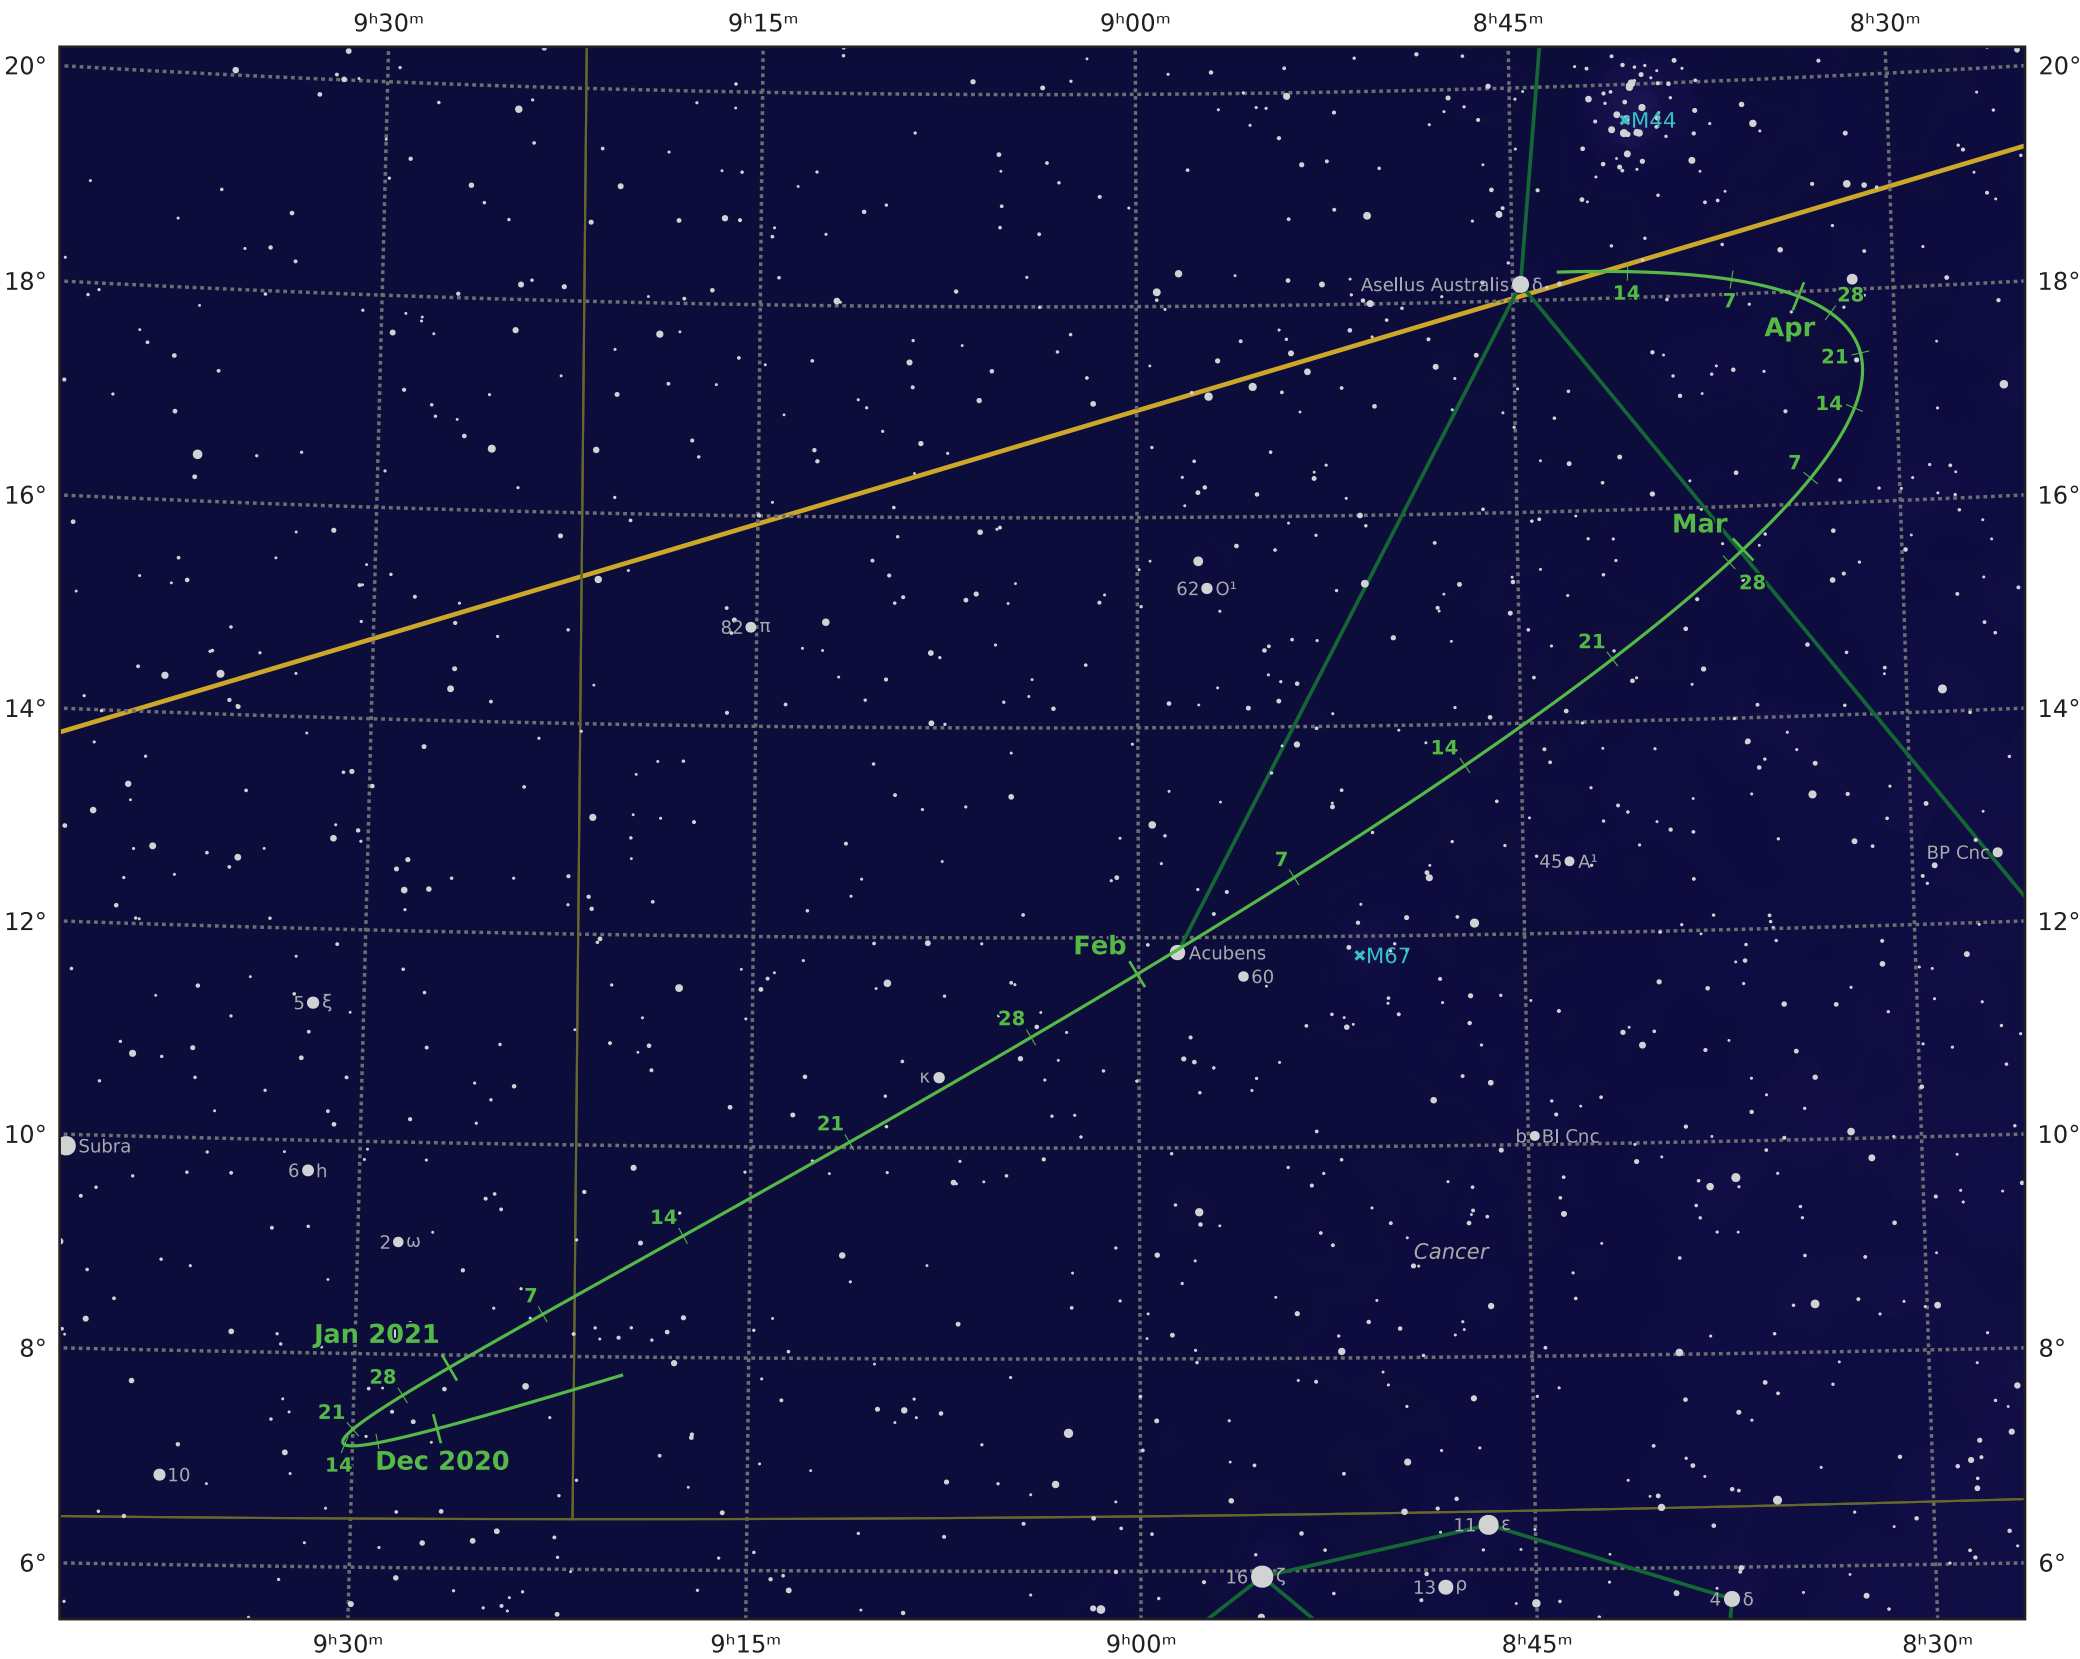

# The path of Asteroid 18 Melpomene around opposition on 2 Feb 2021

© Dominic Ford 2011–2021. Downloaded from <https://in-the-sky.org>

Magnitude scale: 9.5 9.0 8.5 8.0 7.5 7.0 6.5 6.0 5.5 5.0 4.5 4.0 3.5 3.0

— Ecliptic Plane