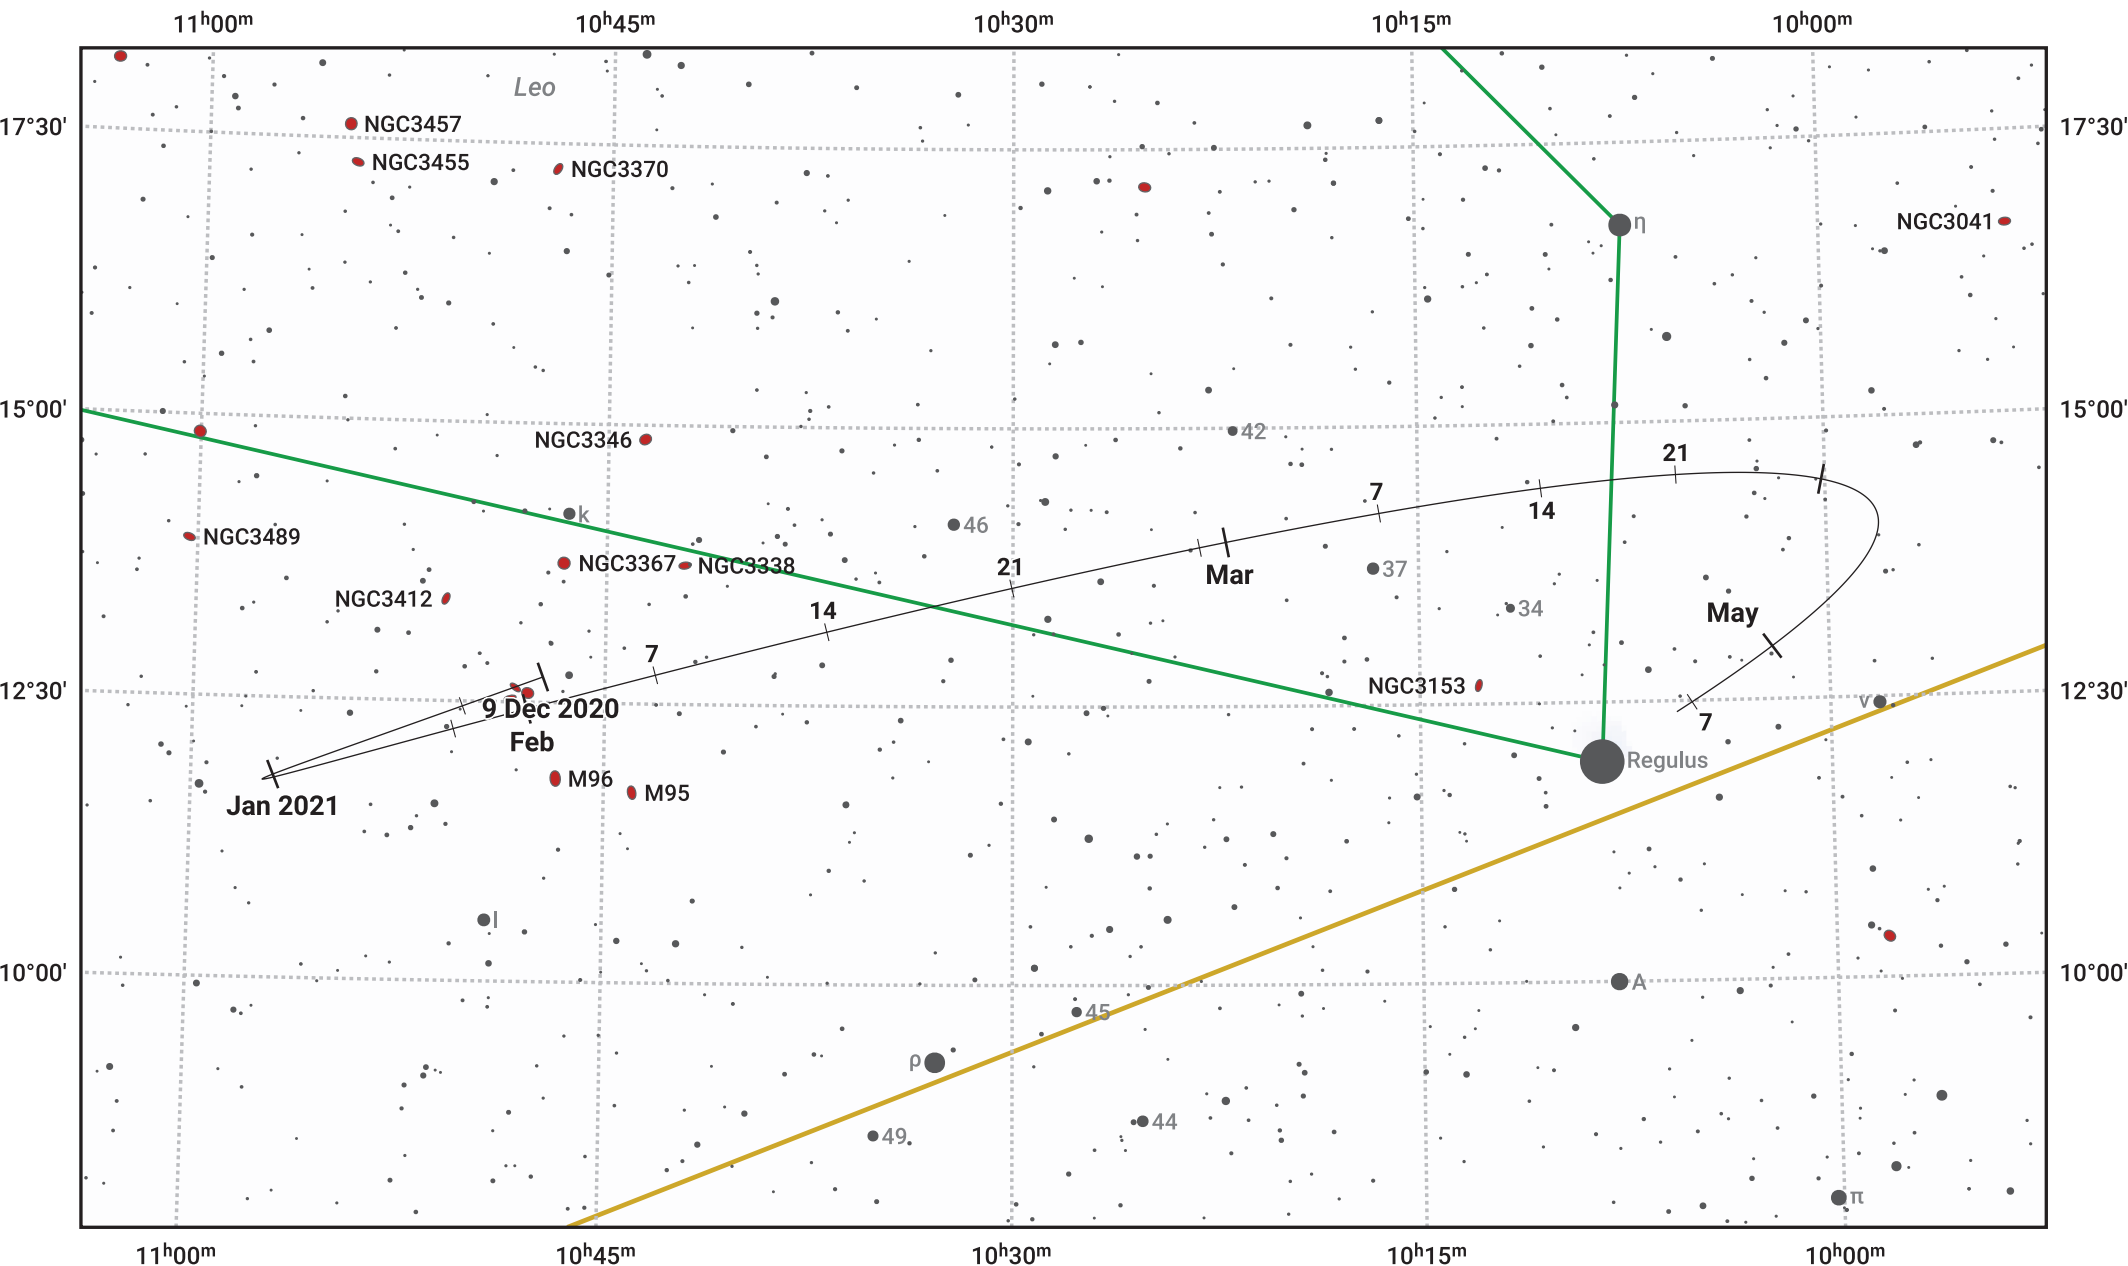

# The path of Asteroid 29 Amphitrite around opposition on 22 Feb 2021

© Dominic Ford 2011–2024. Date markers placed at midnight UTC. Downloaded from <https://in-the-sky.org>

Magnitude scale: 10.0 9.0 8.0 7.0 6.0 5.0 4.0 3.0 2.0 1.0

— Ecliptic Plane

- Galaxy
- Bright nebula
- Open cluster
- ⊕ Globular cluster

Date	Mag
2021 Jan 1	10.4
2021 Feb 1	9.7
2021 Mar 1	9.3
2021 Apr 1	10.1
2021 Apr 29	10.7
2021 May 1	10.8