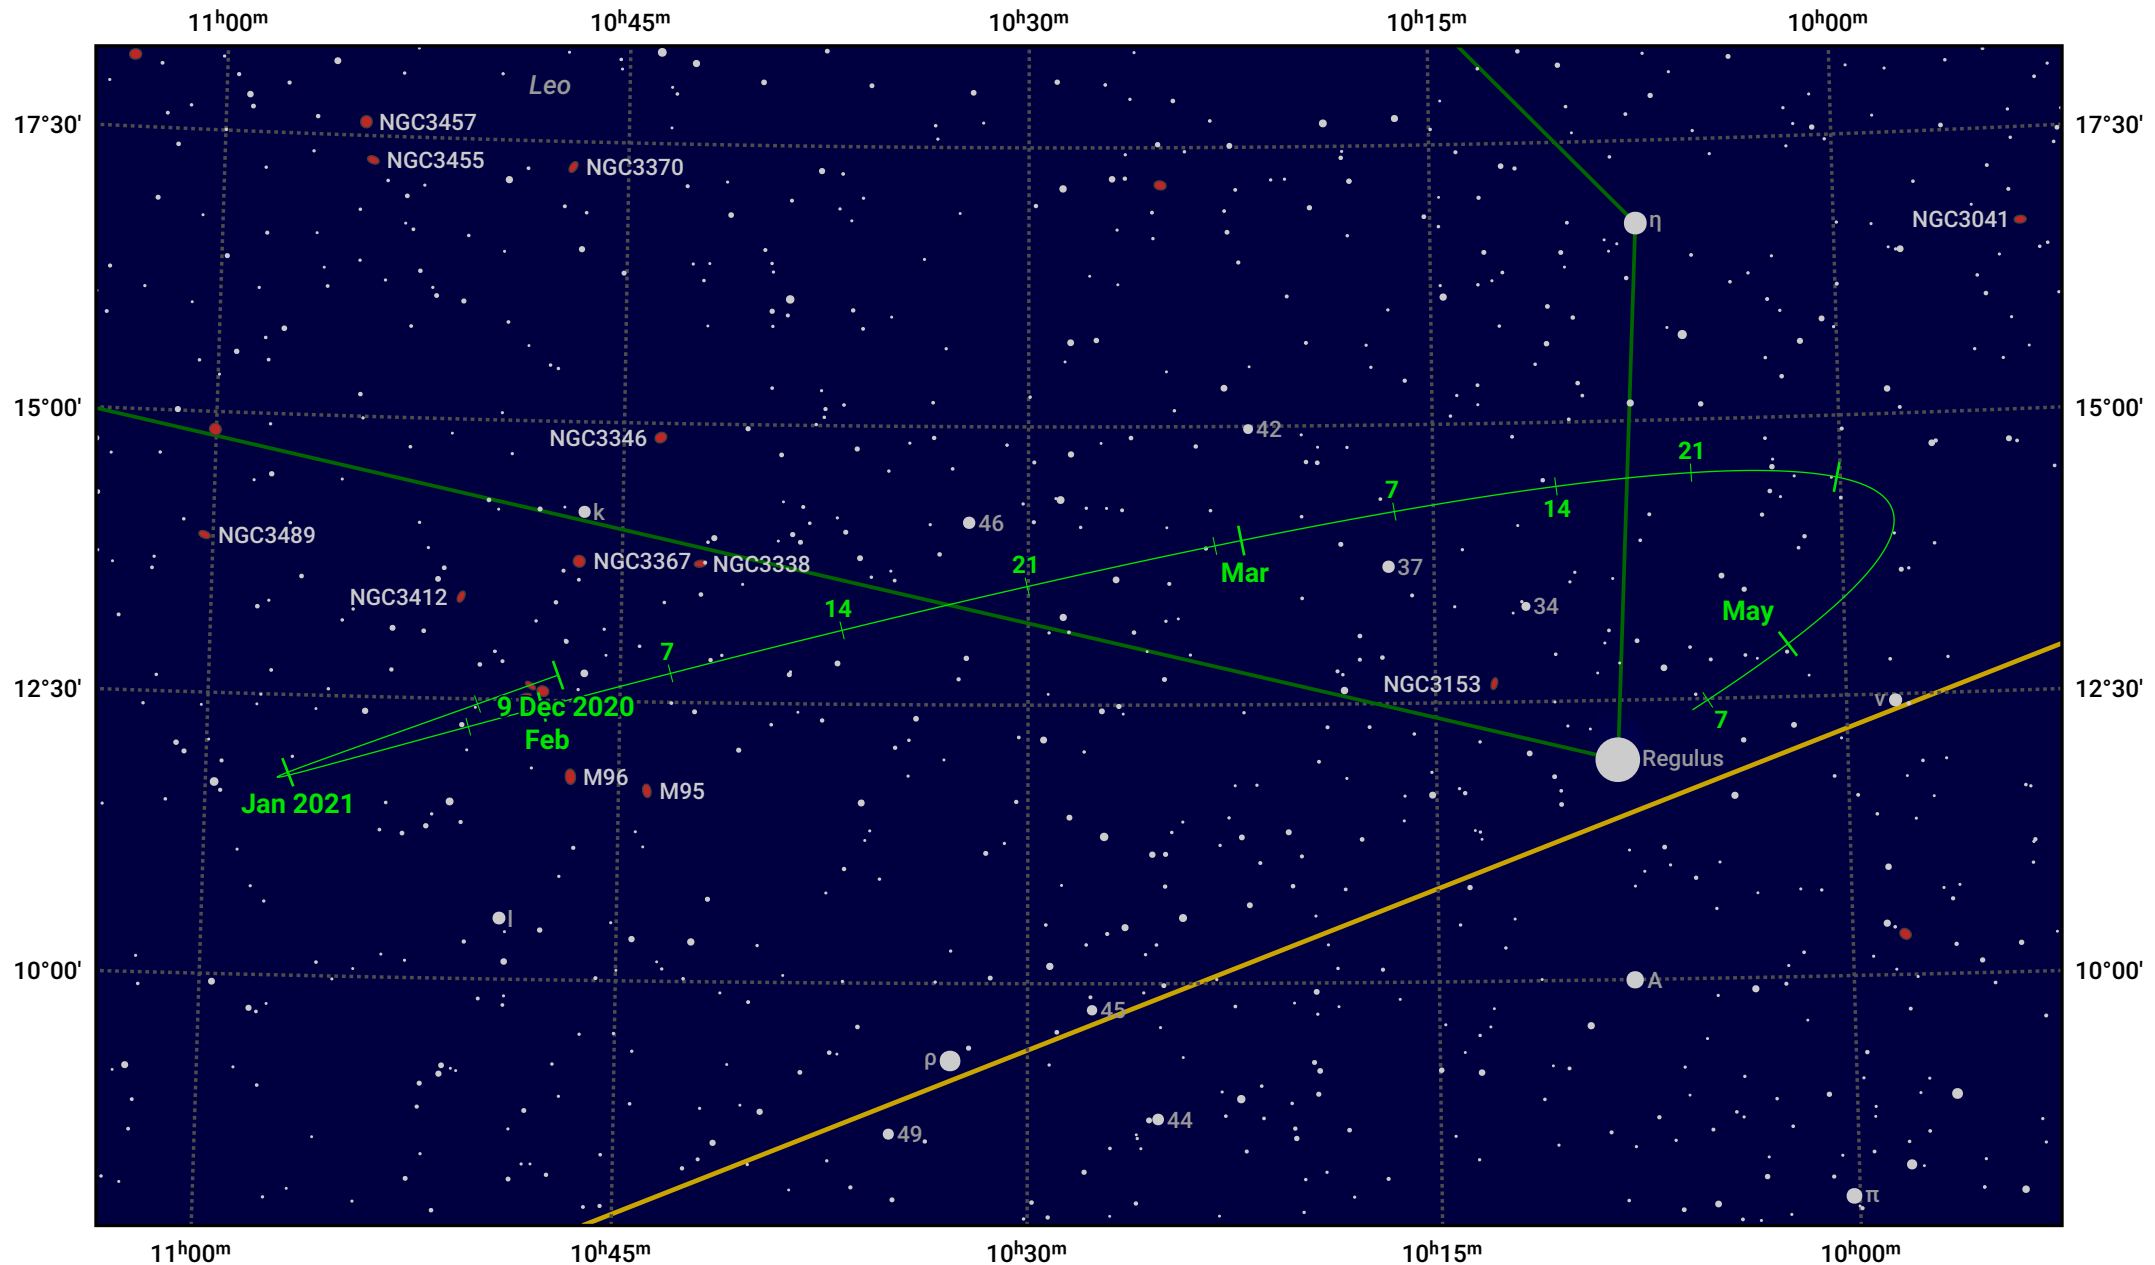

The path of Asteroid 29 Amphitrite around opposition on 22 Feb 2021

© Dominic Ford 2011–2024. Date markers placed at midnight UTC. Downloaded from <https://in-the-sky.org>

Magnitude scale: 10.0 9.0 8.0 7.0 6.0 5.0 4.0 3.0 2.0 1.0

— Ecliptic Plane

Galaxy Bright nebula Open cluster Globular cluster

Date	Mag
2021 Jan 1	10.4
2021 Feb 1	9.7
2021 Mar 1	9.3
2021 Apr 1	10.1
2021 Apr 29	10.7
2021 May 1	10.8