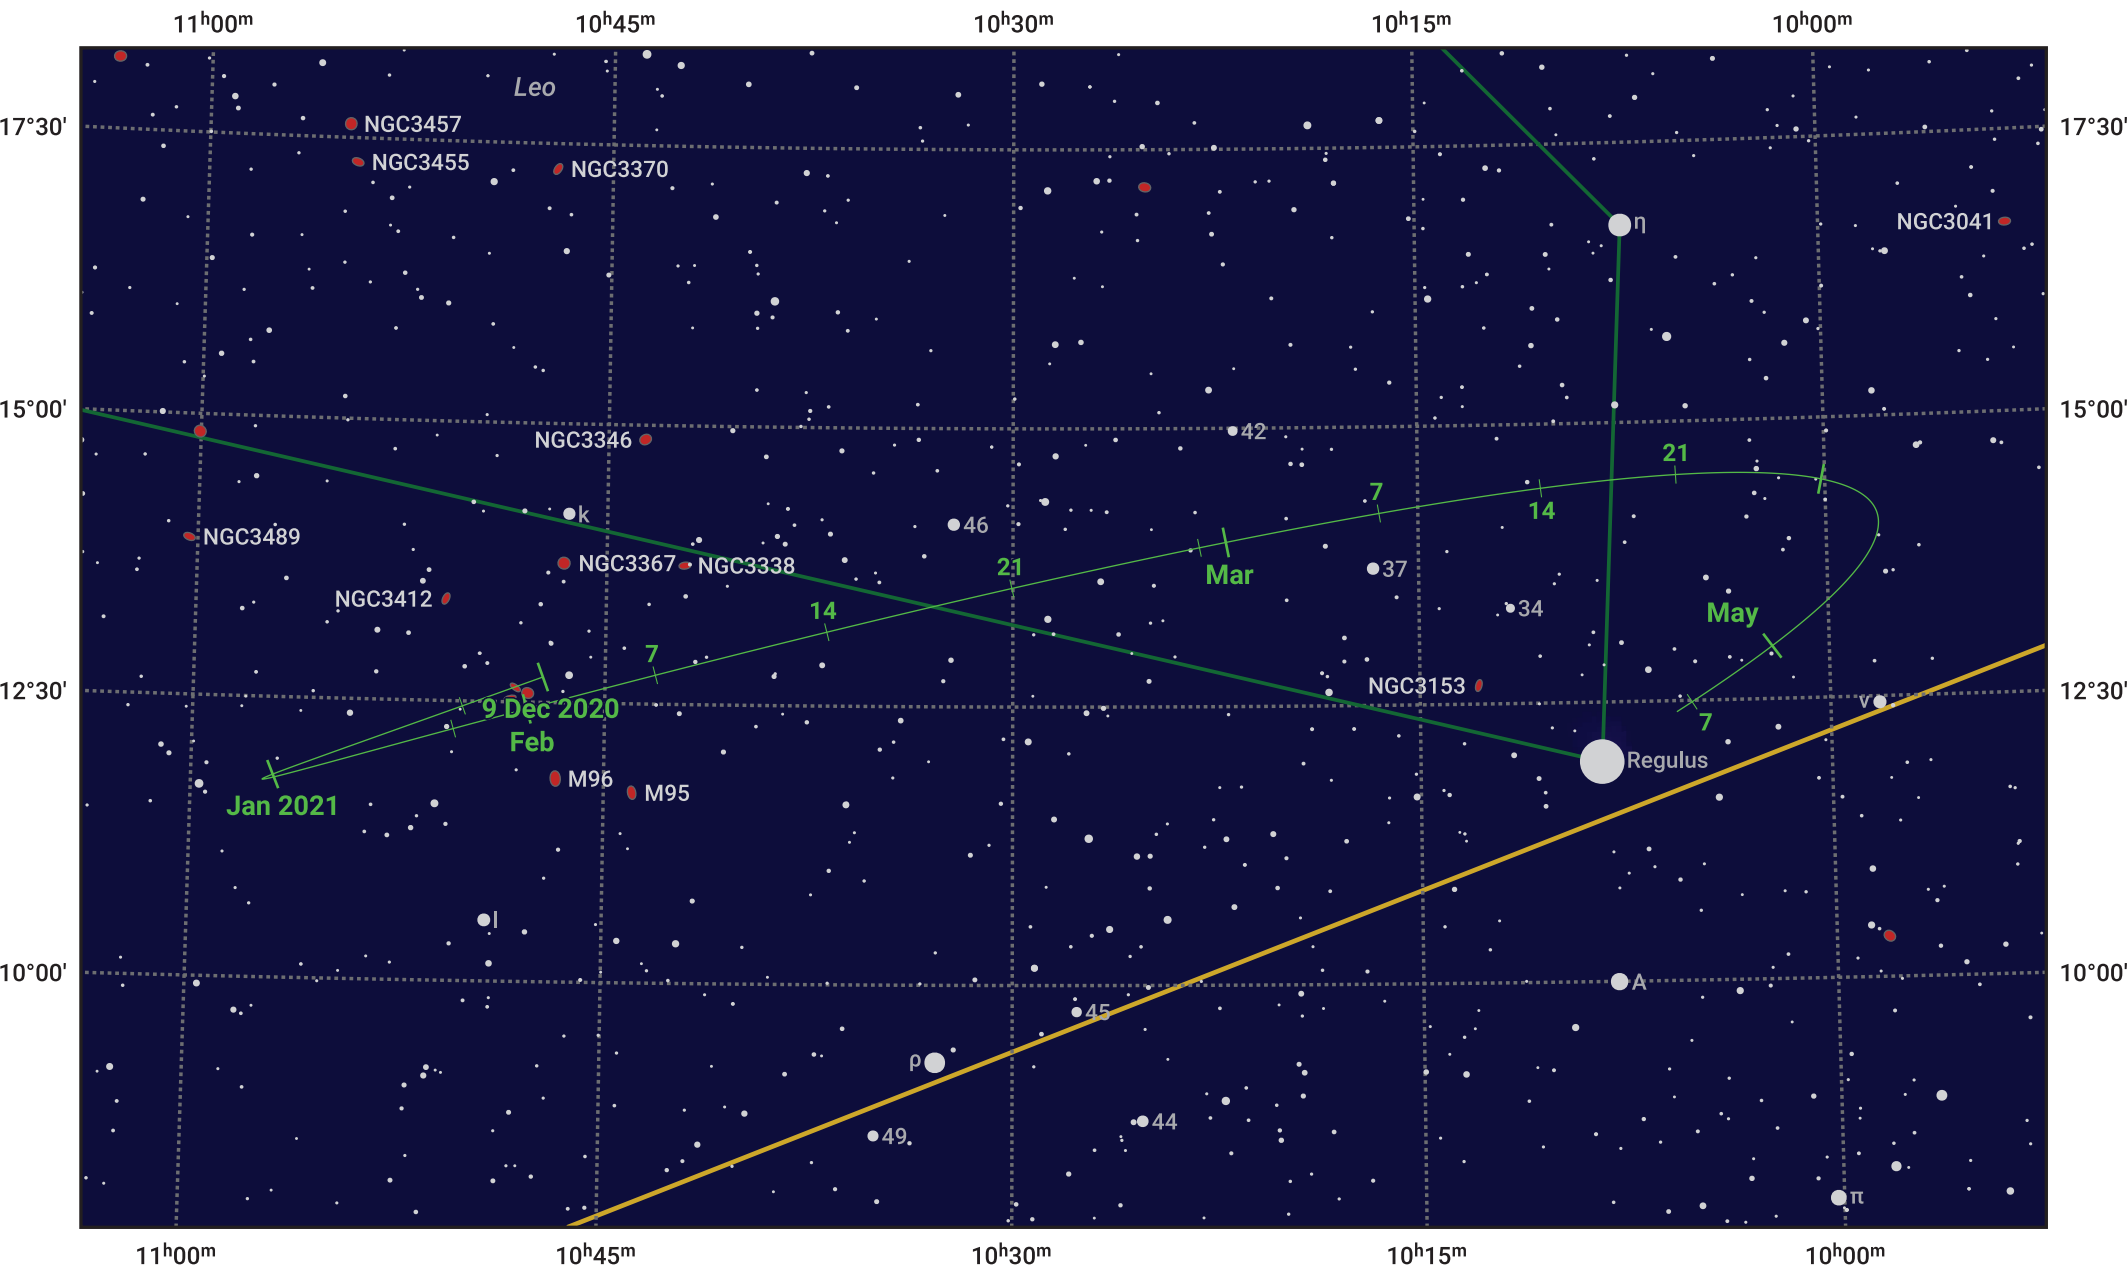

# The path of Asteroid 29 Amphitrite around opposition on 22 Feb 2021

© Dominic Ford 2011–2024. Date markers placed at midnight UTC. Downloaded from <https://in-the-sky.org>

Magnitude scale: 10.0 9.0 8.0 7.0 6.0 5.0 4.0 3.0 2.0 1.0

— Ecliptic Plane

- Galaxy
- Bright nebula
- Open cluster
- ⊕ Globular cluster

Date	Mag
2021 Jan 1	10.4
2021 Feb 1	9.7
2021 Mar 1	9.3
2021 Apr 1	10.1
2021 Apr 29	10.7
2021 May 1	10.8